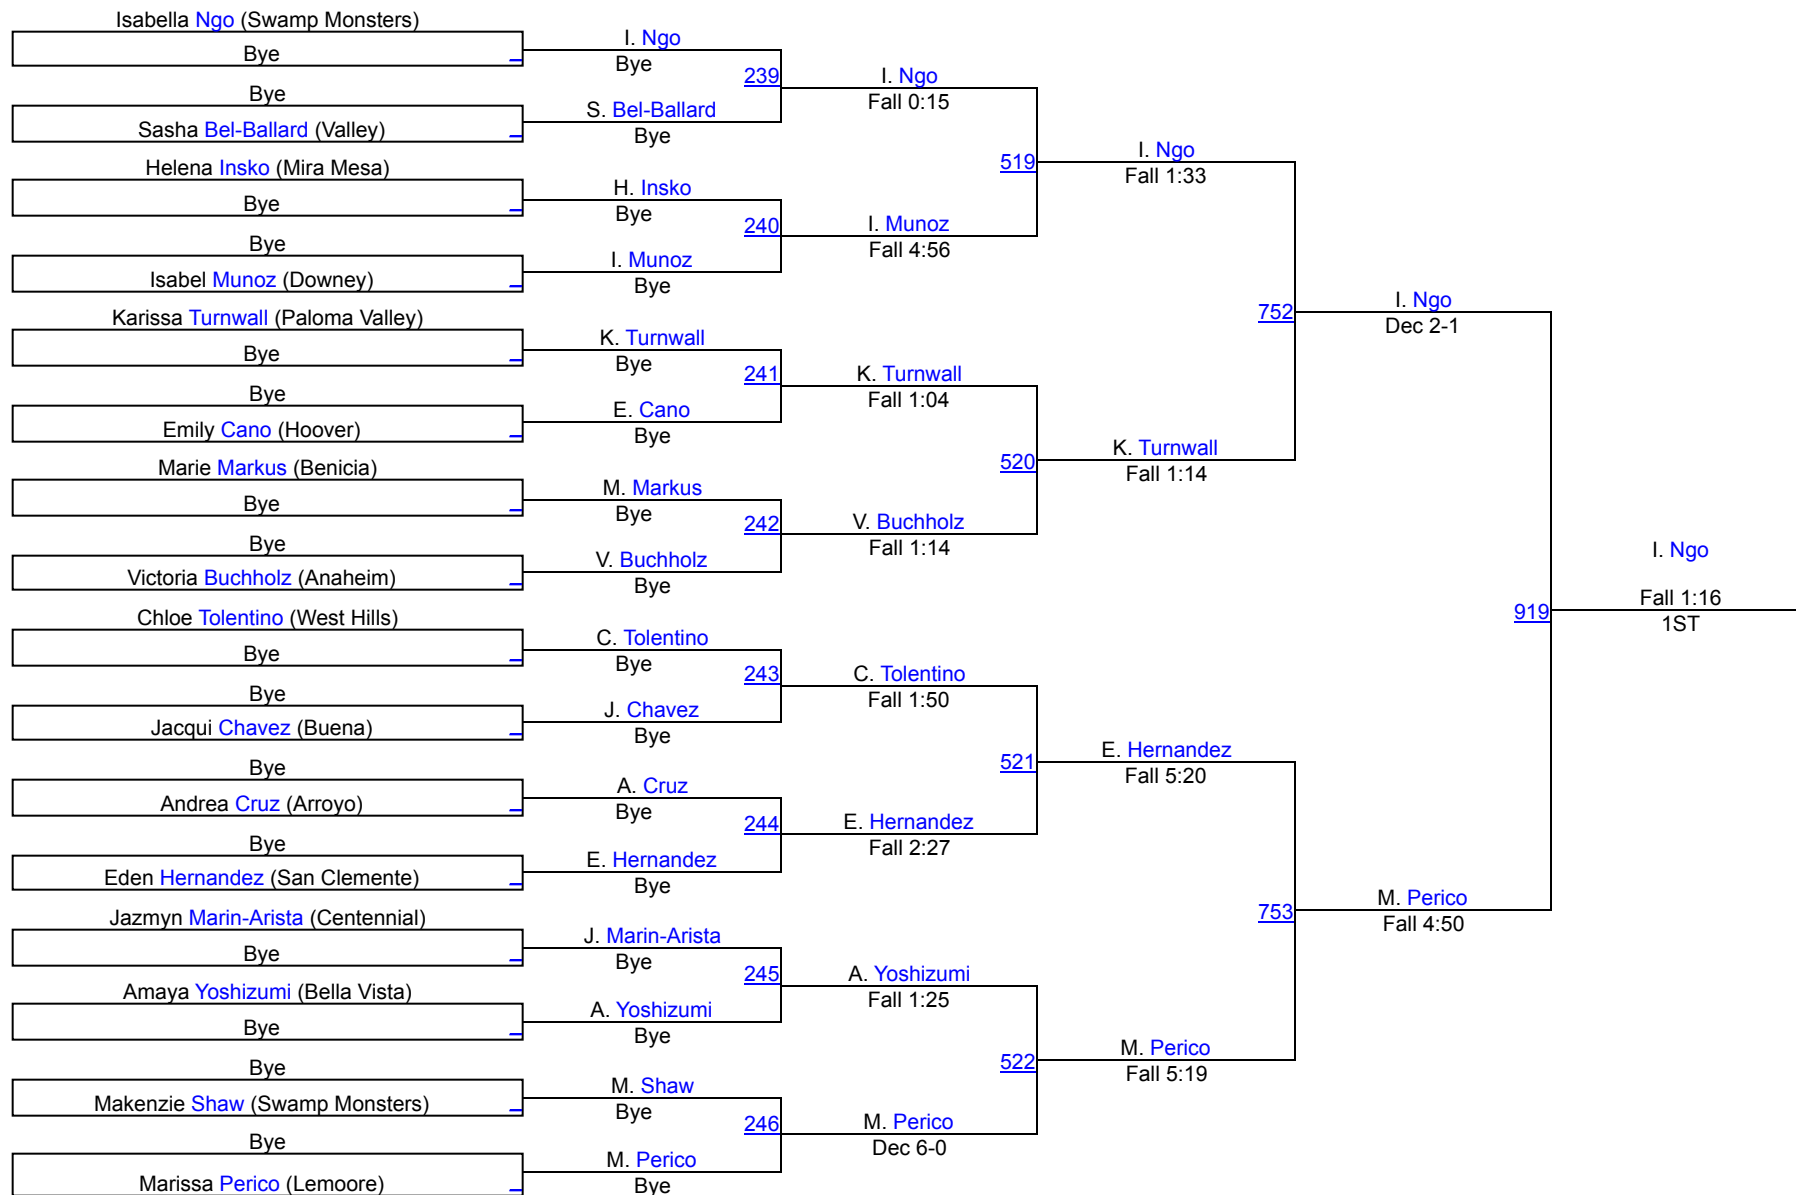

2021 California State Finals Invitational

Girls 118lbs