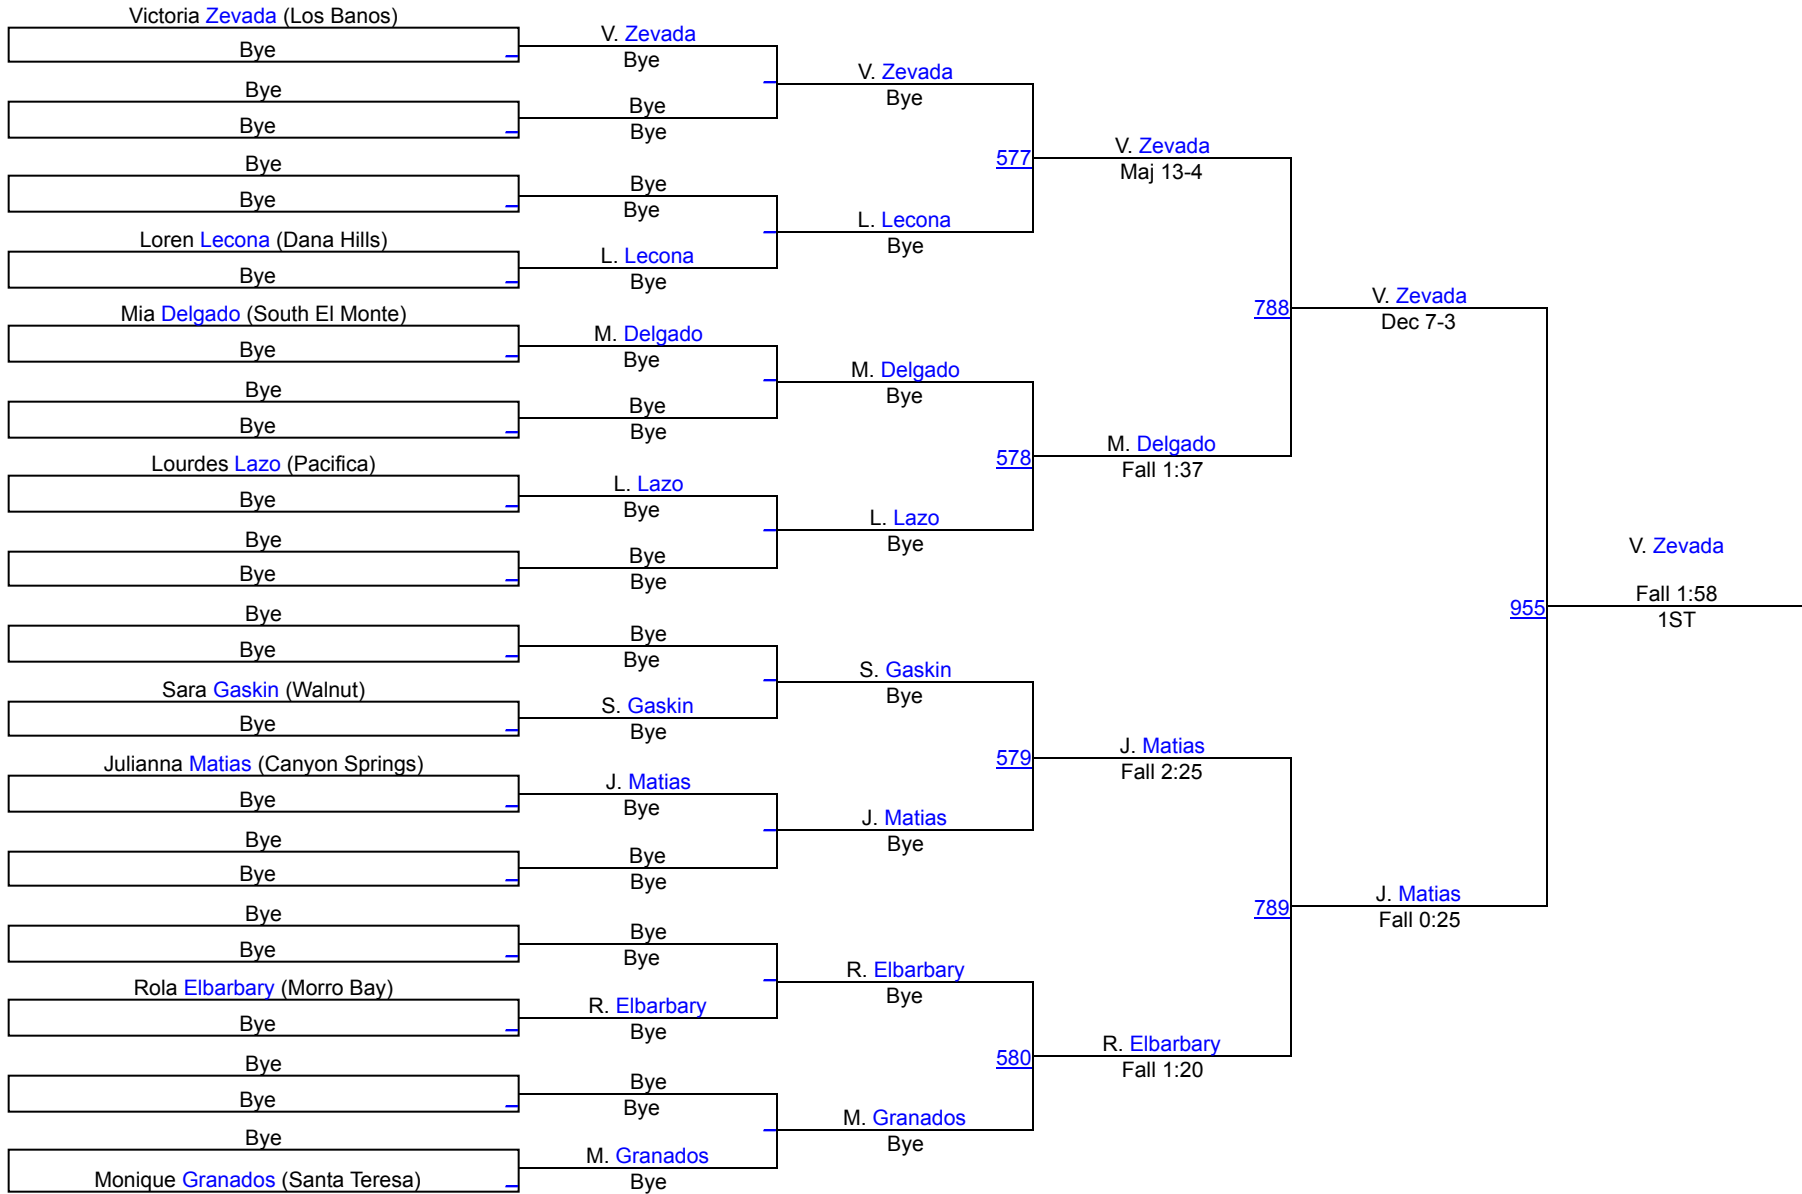

2021 California State Finals Invitational

Girls 172lbs

Girls 172lbs

2021 California State Finals Invitational

Girls 191lbs

2021 California State Finals Invitational

Girls 237lbs

Girls 237lbs