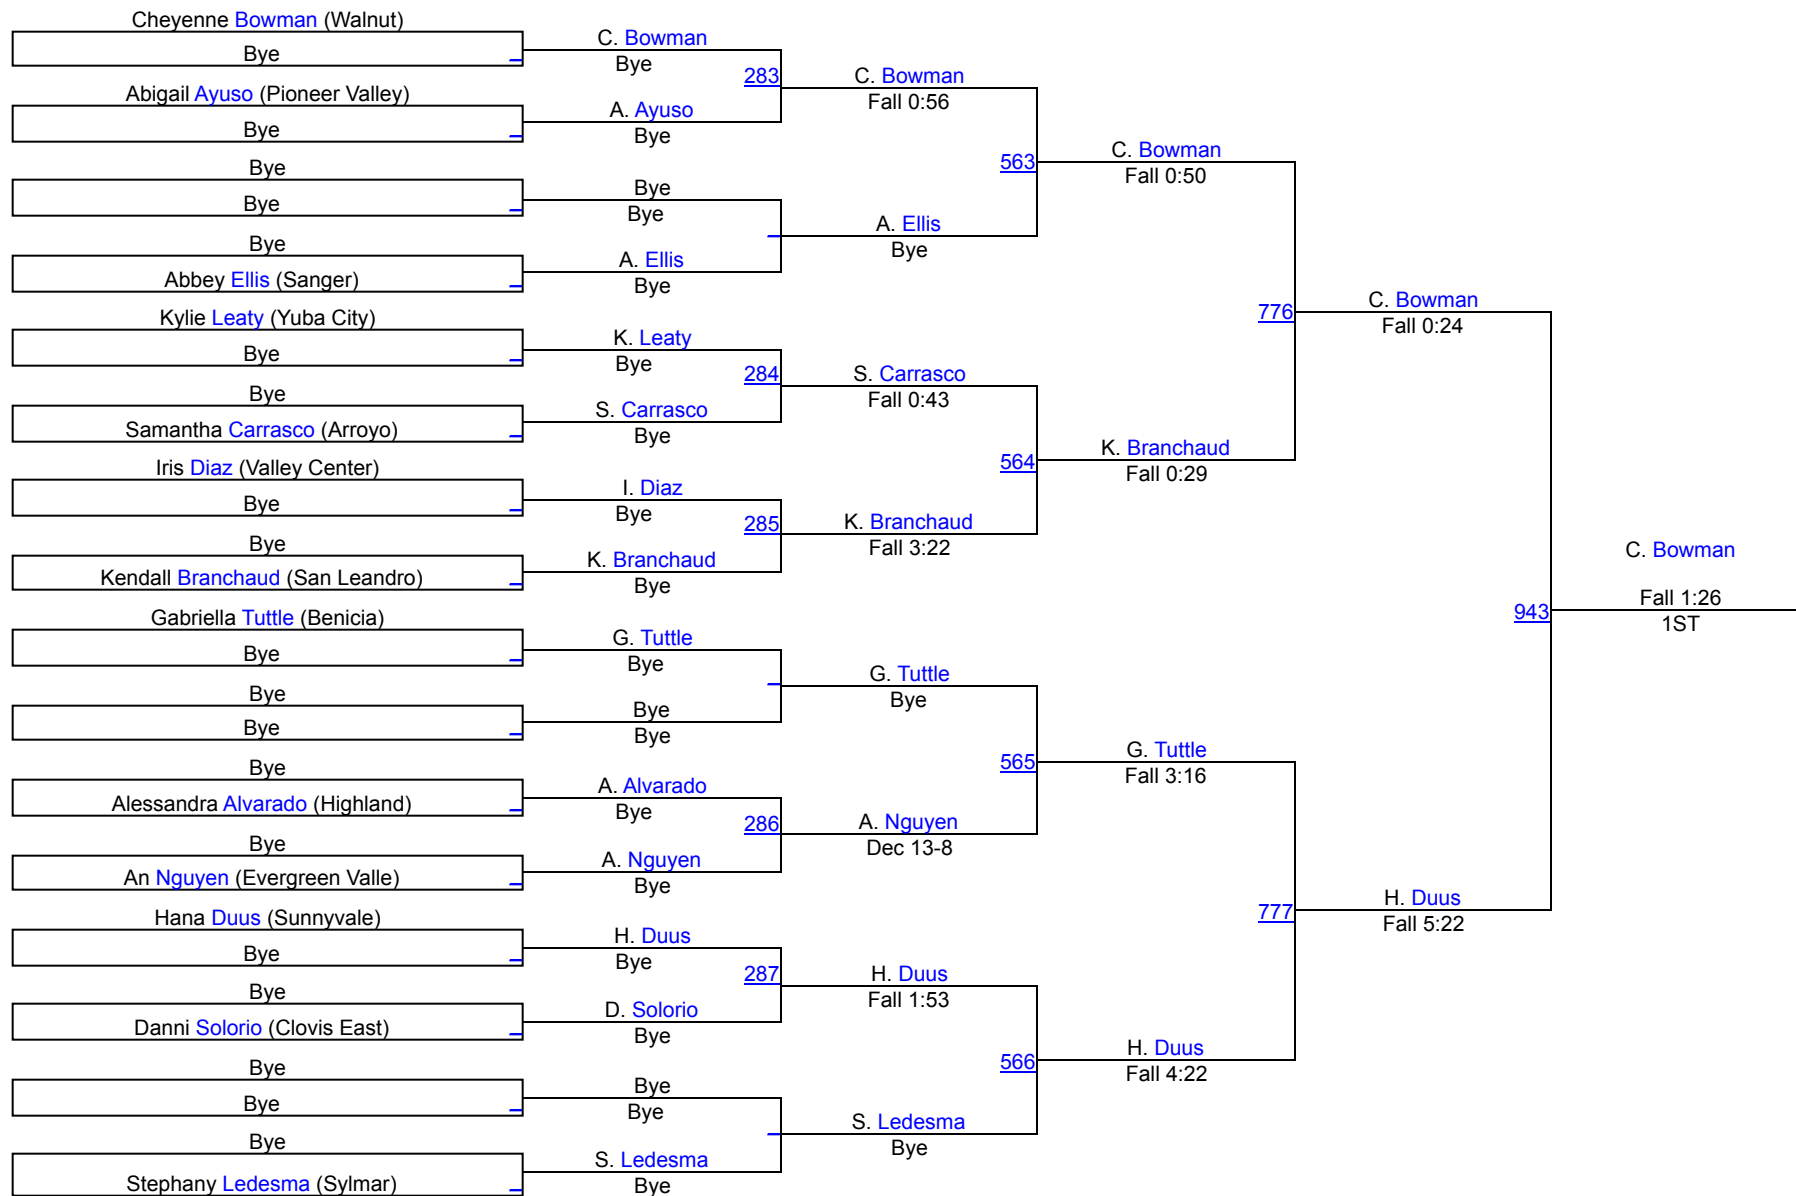

Girls 145lbs

Girls 145lbs

2021 California State Finals Invitational

Girls 152lbs

Girls 152lbs

2021 California State Finals Invitational

Girls 162lbs

Girls 162lbs