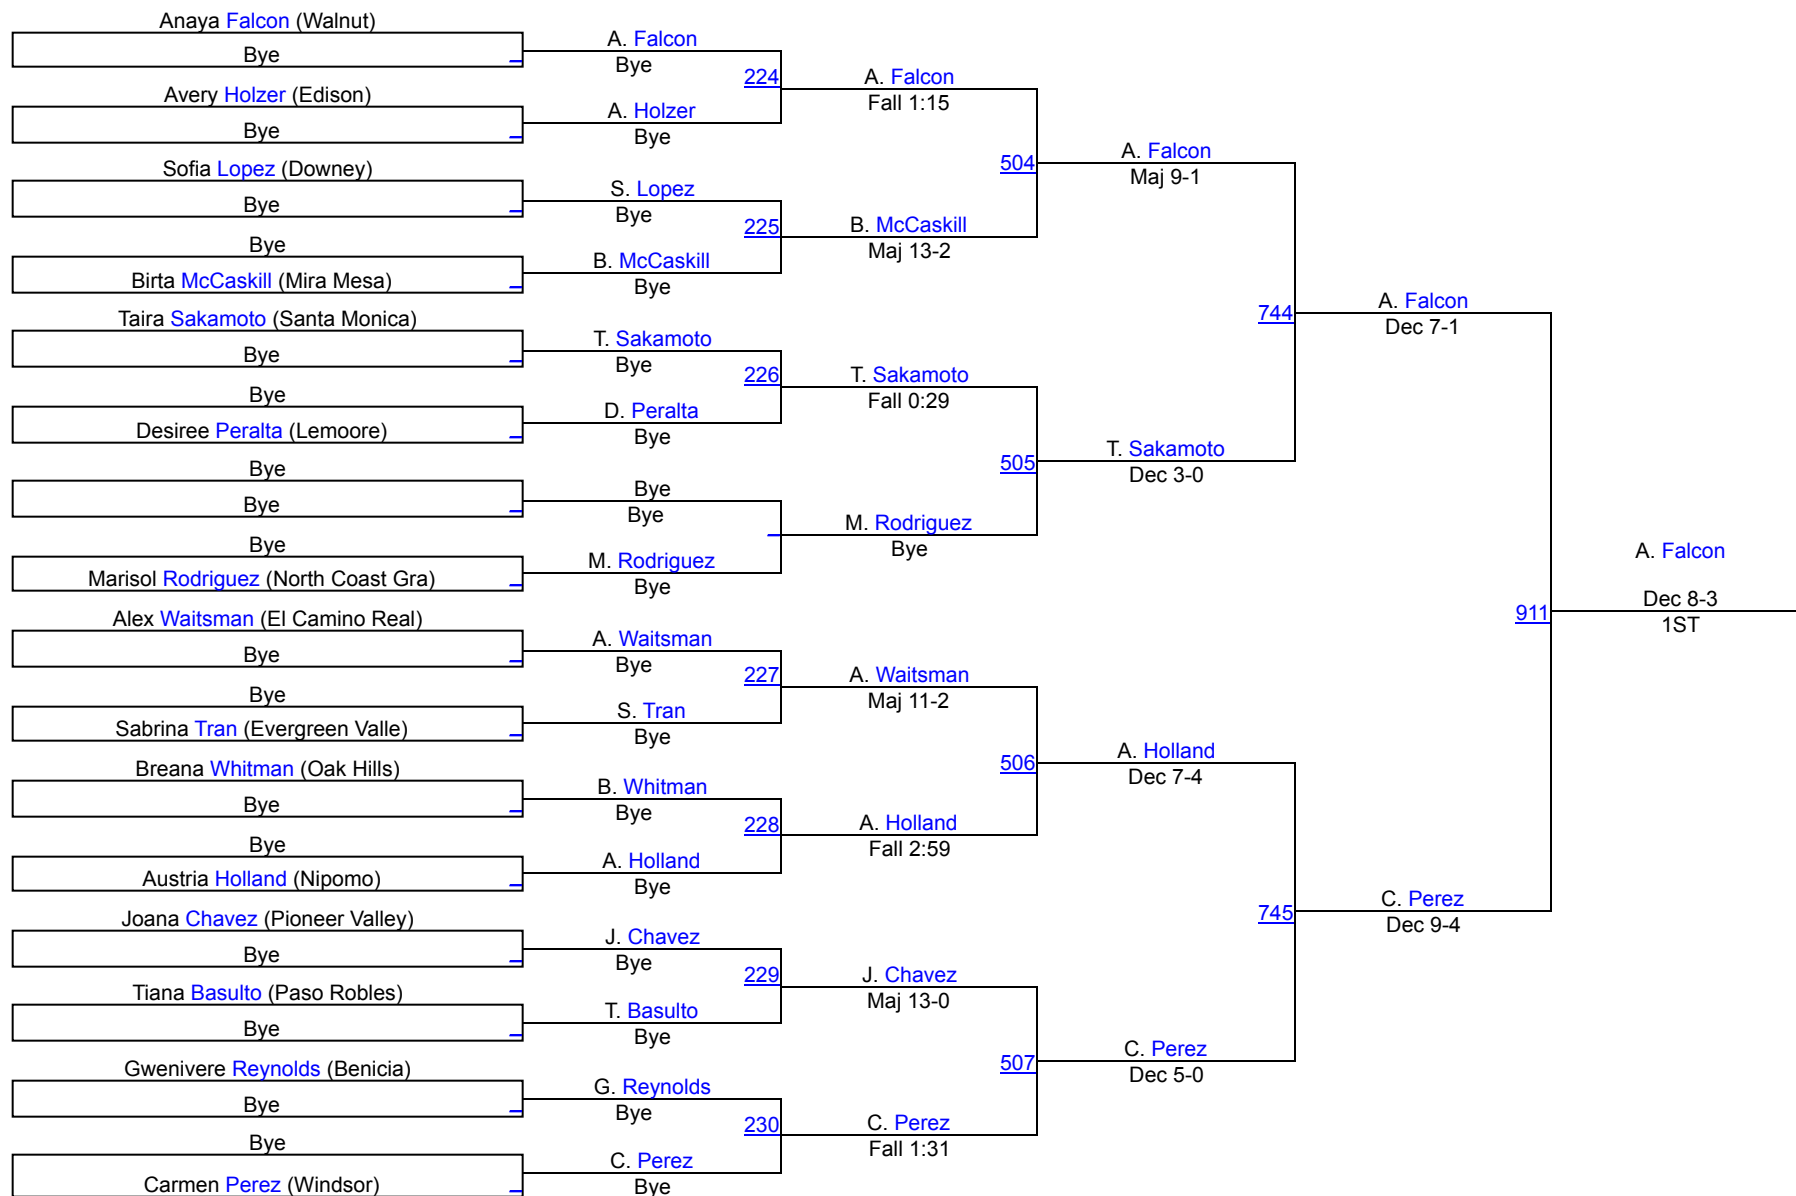

2021 California State Finals Invitational

Girls 103lbs

Girls 103lbs

2021 California State Finals Invitational

Girls 108lbs

Girls 108lbs

2021 California State Finals Invitational

Girls 113lbs