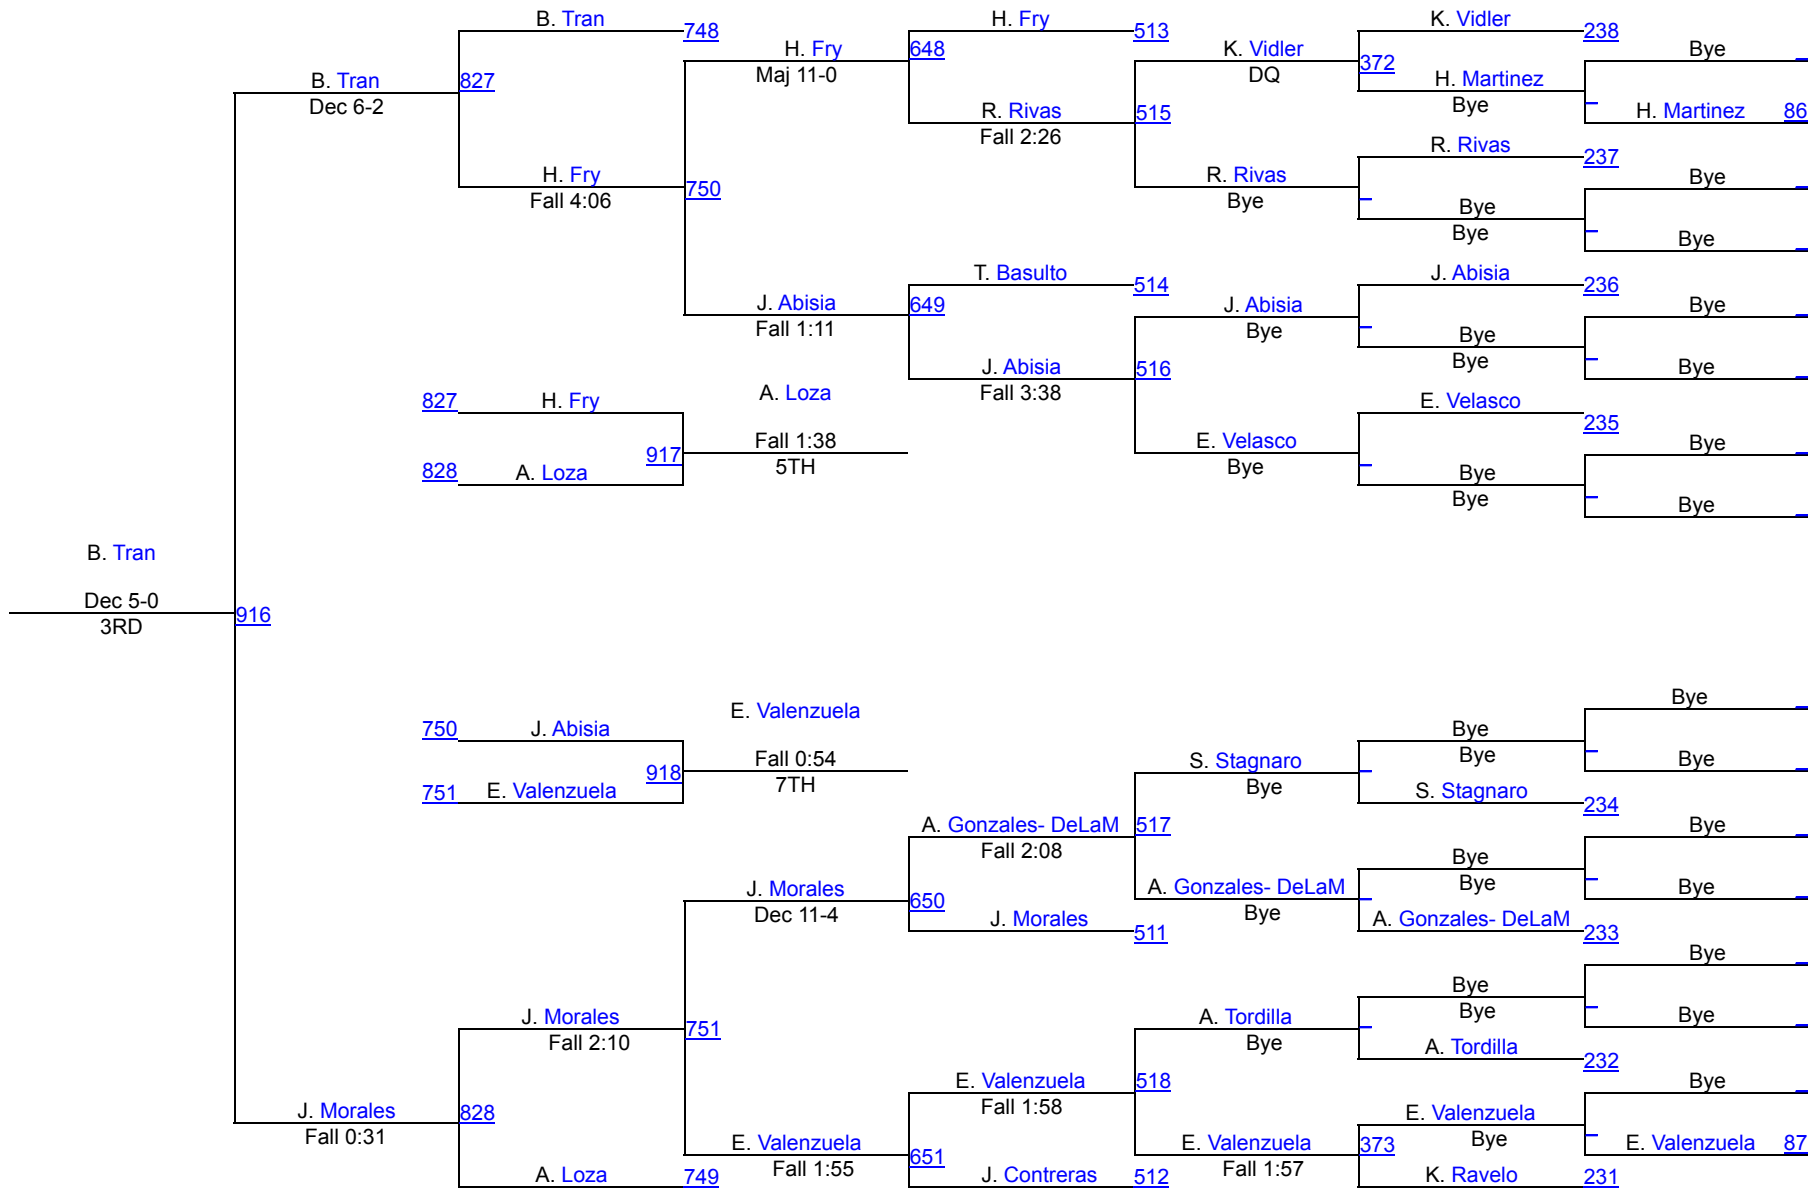

Girls 113lbs