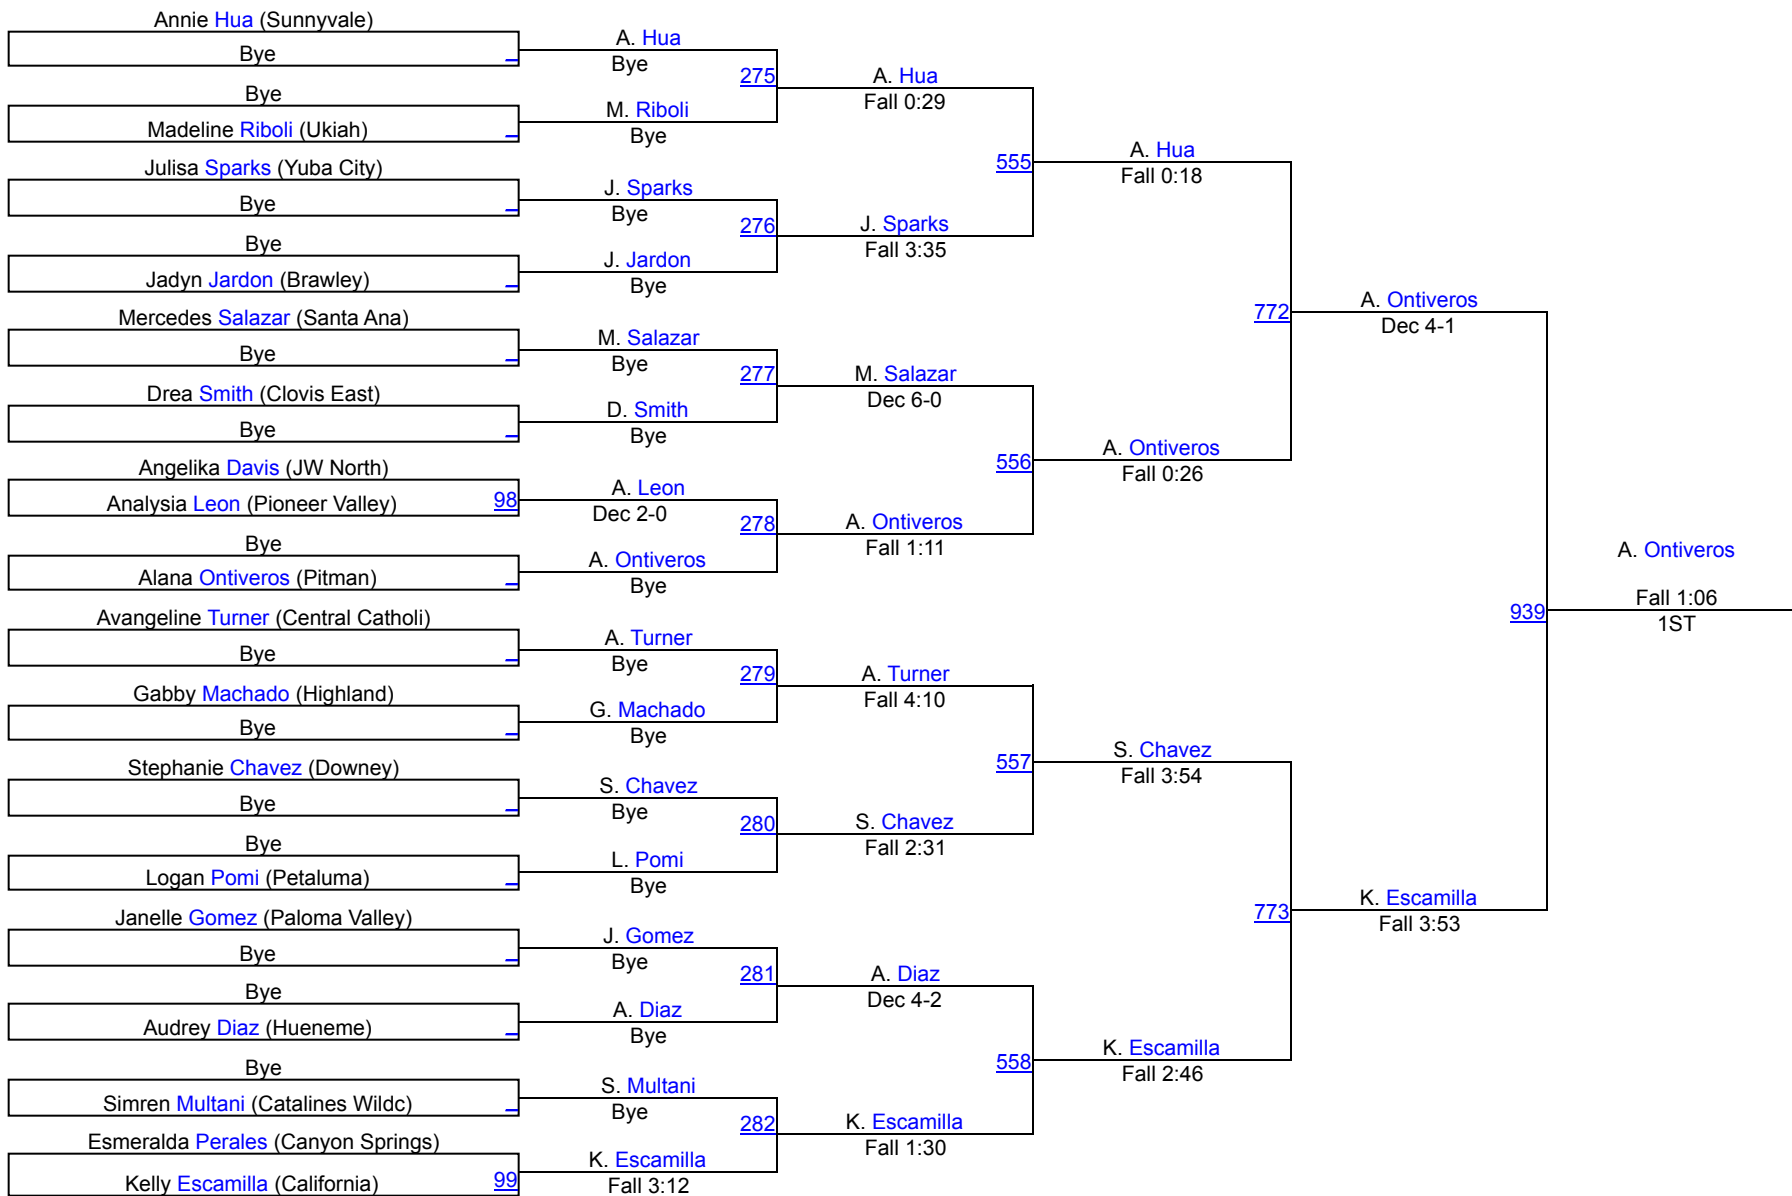

2021 California State Finals Invitational

Girls 145lbs