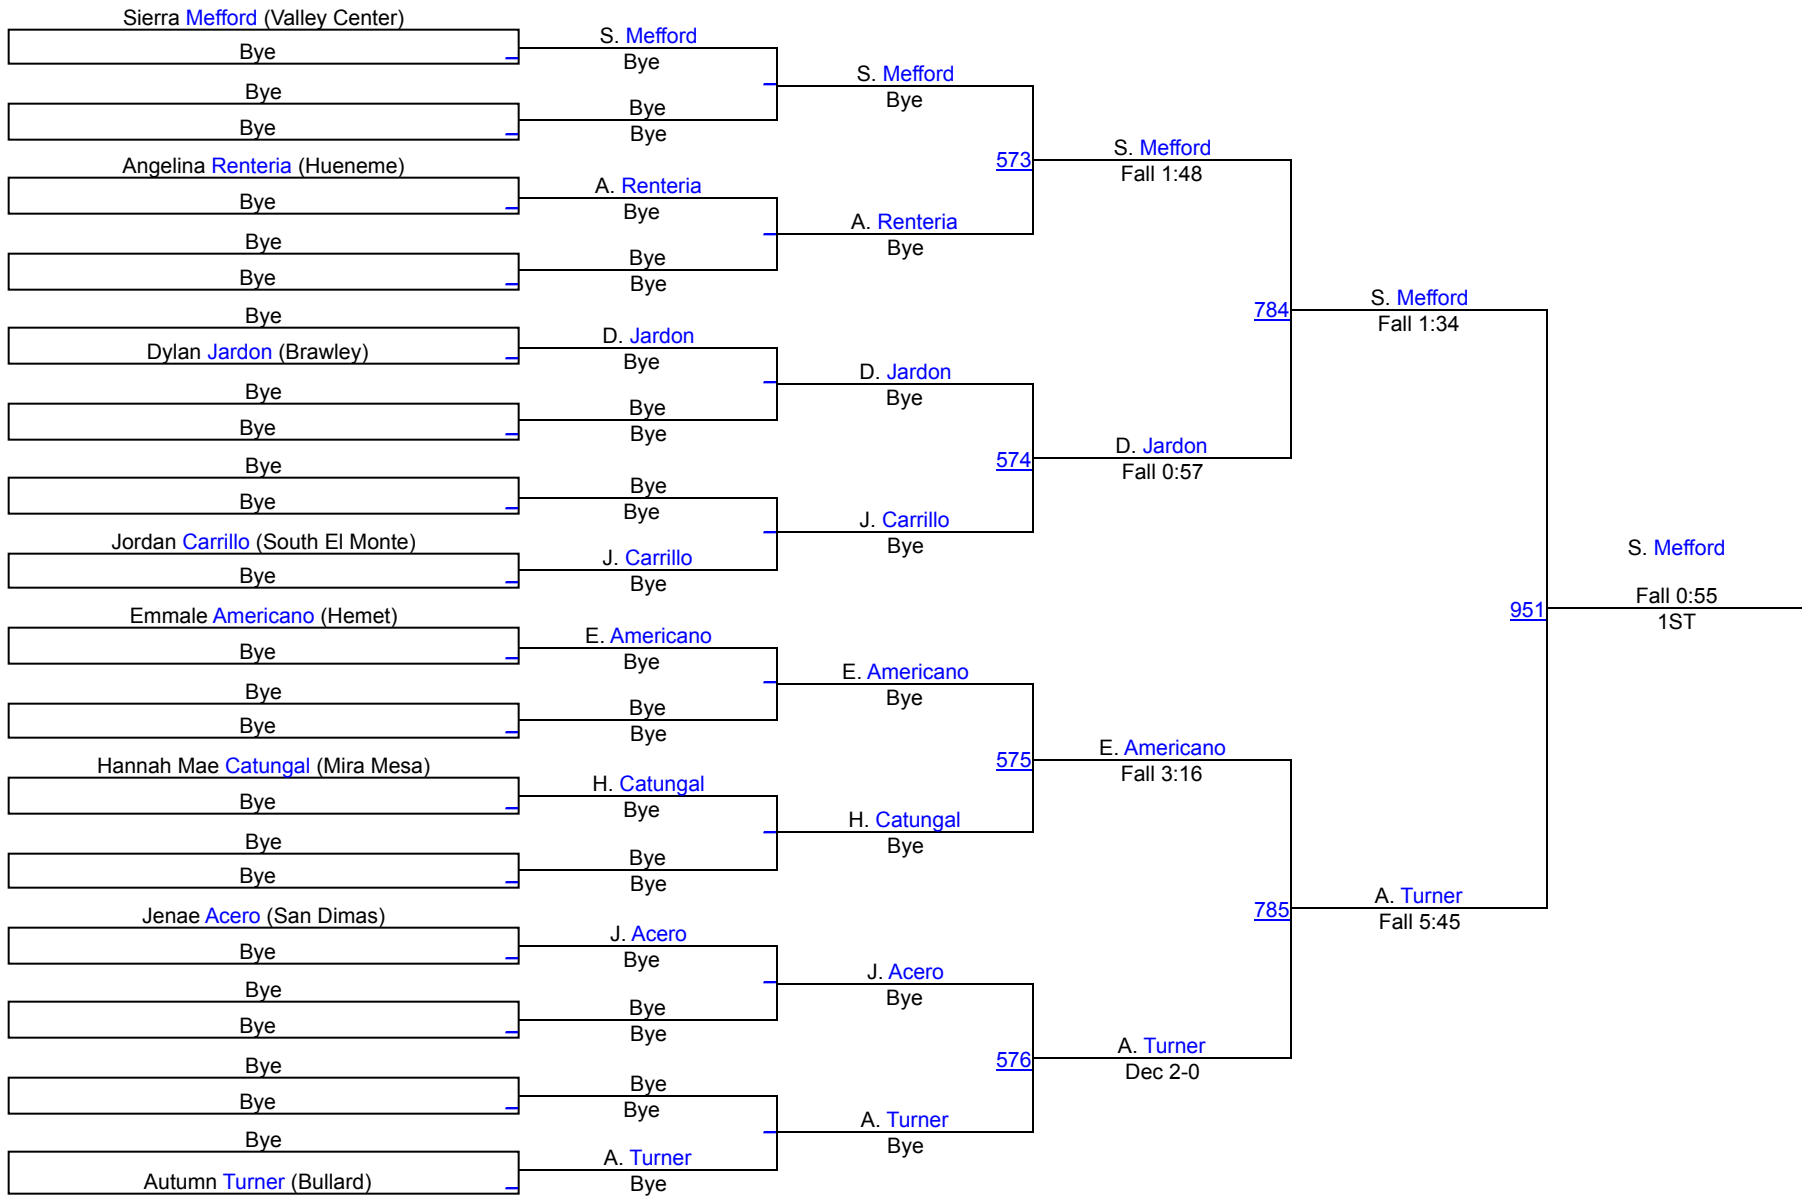

2021 California State Finals Invitational

Girls 172lbs