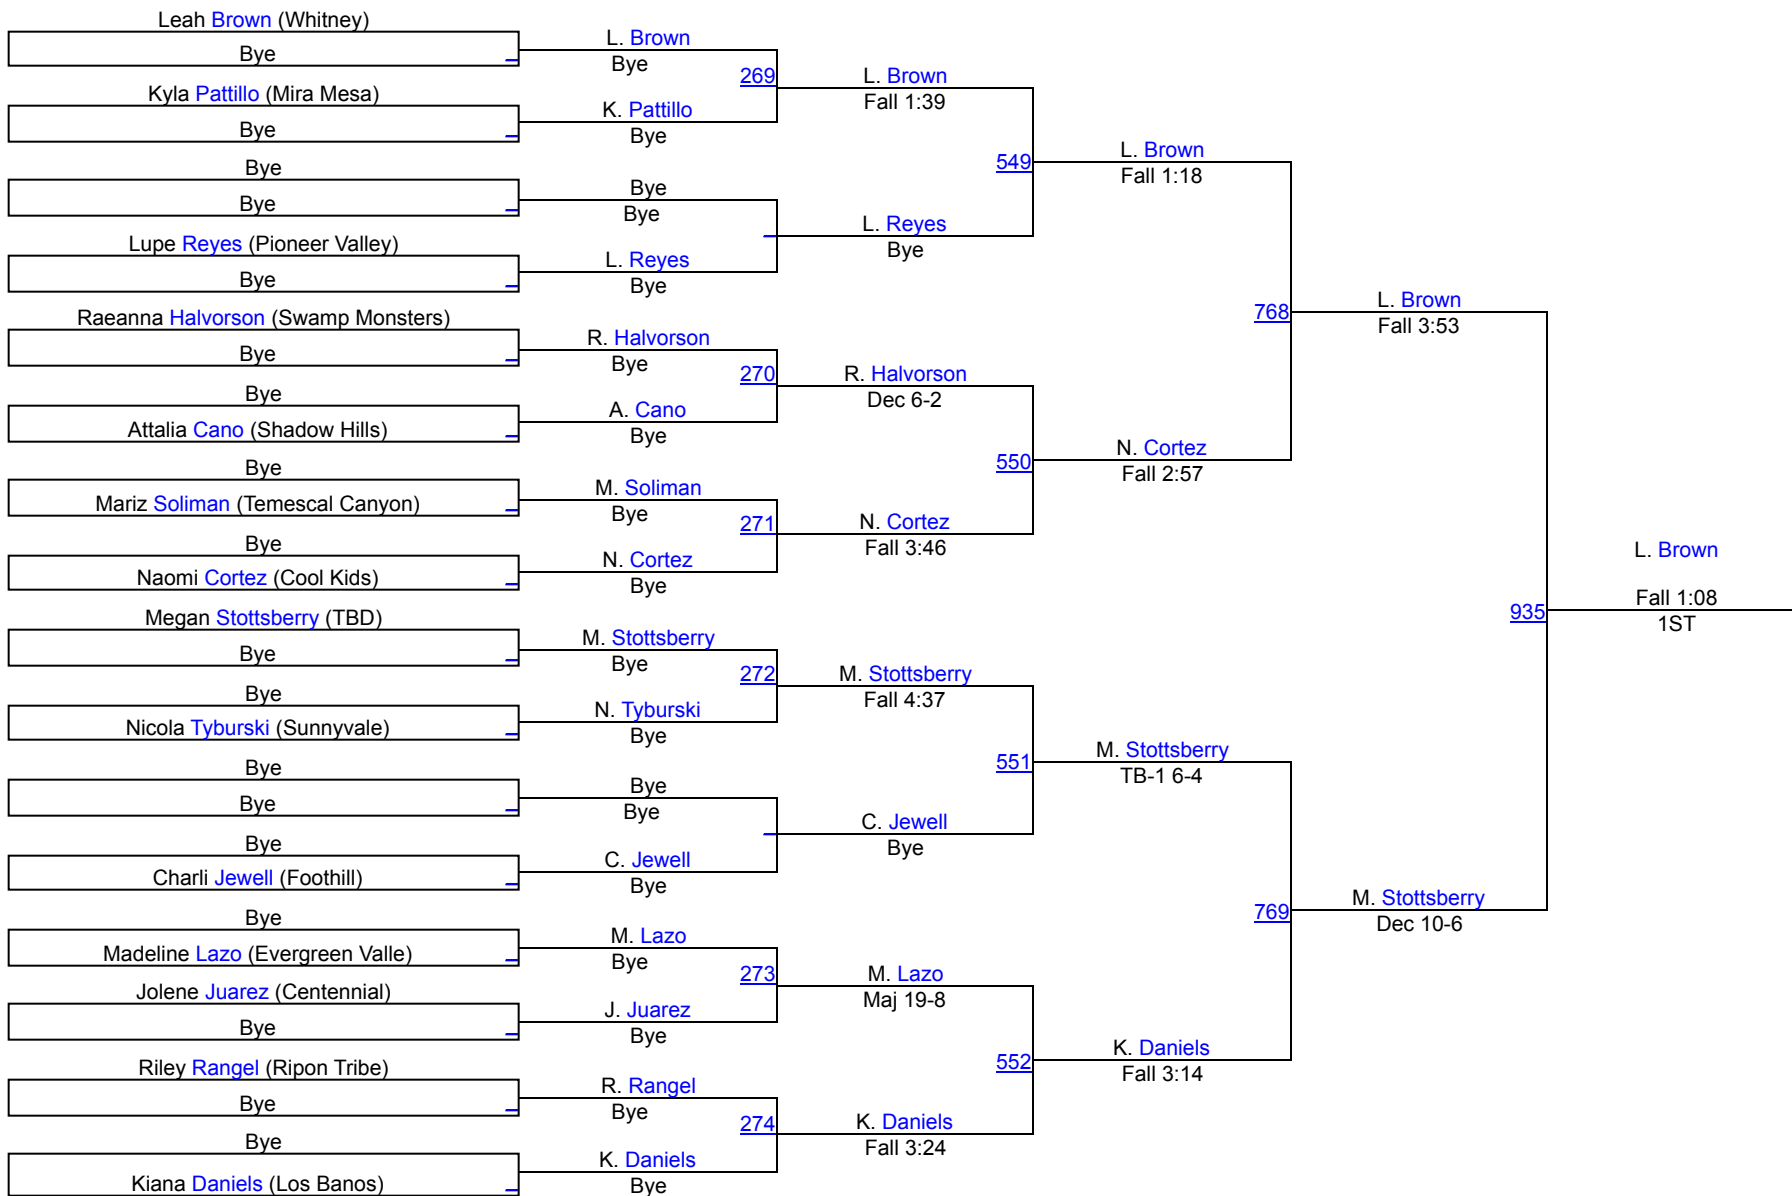

Girls 128lbs

Girls 128lbs

2021 California State Finals Invitational

Girls 133lbs

Girls 133lbs

2021 California State Finals Invitational

Girls 139lbs

2021 California State Finals Invitational