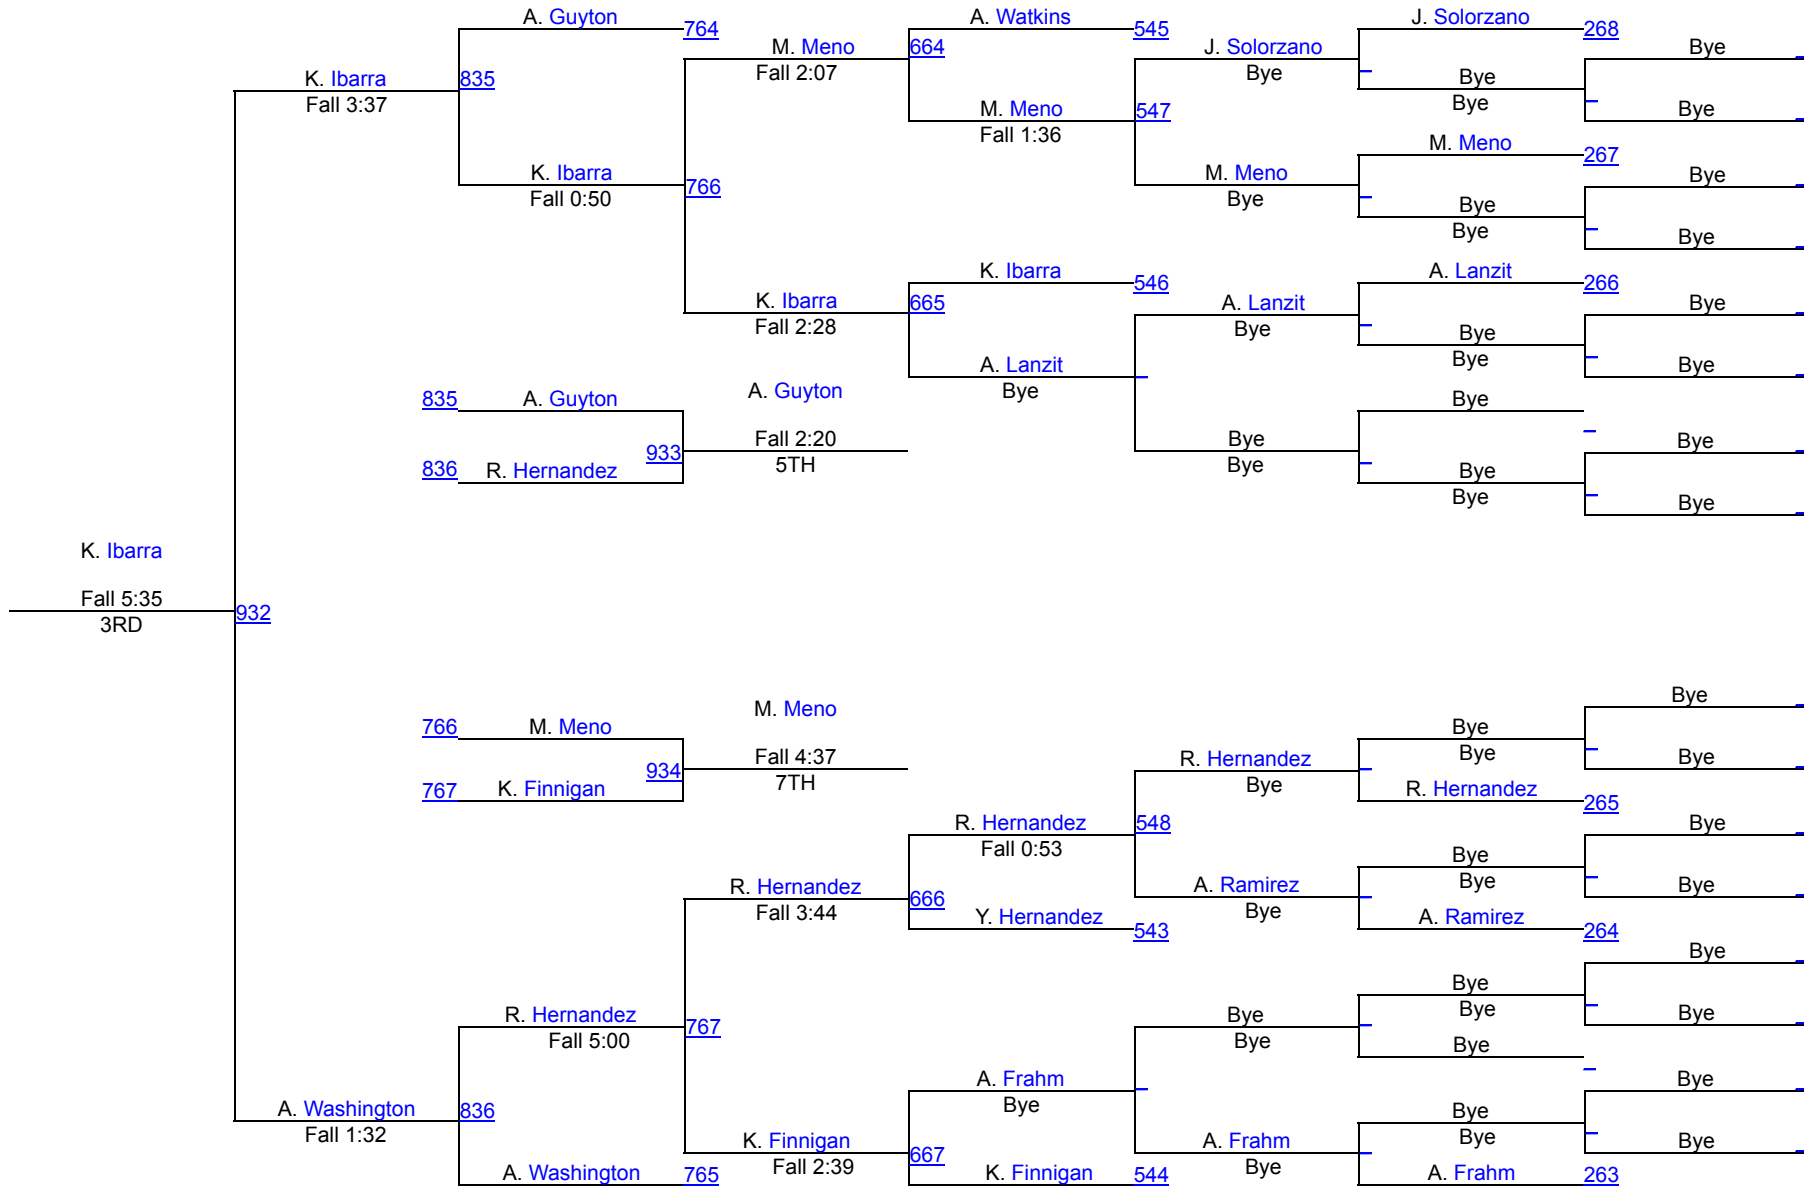

Girls 128lbs

Girls 128lbs

2021 California State Finals Invitational

Girls 133lbs

Girls 133lbs

2021 California State Finals Invitational

Girls 139lbs

2021 California State Finals Invitational