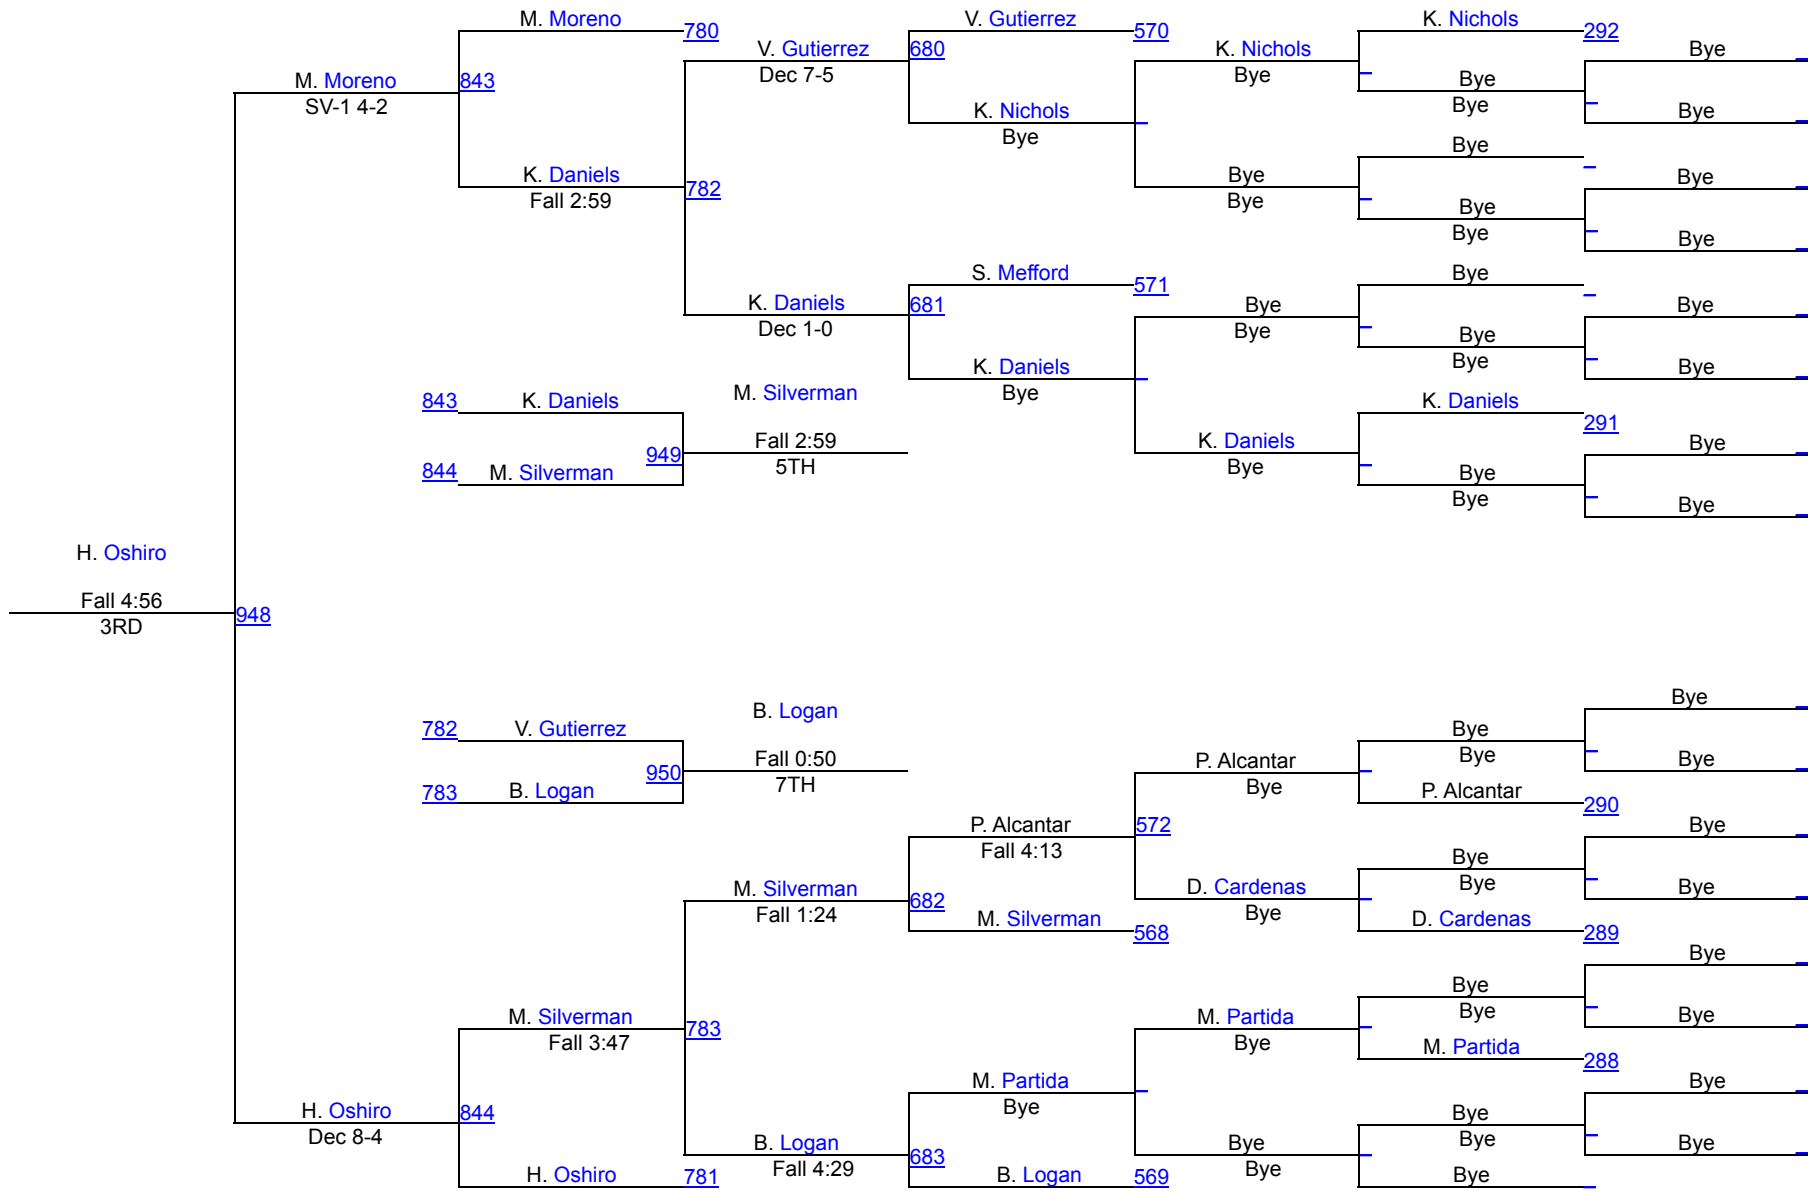

Girls 145lbs

Girls 145lbs

2021 California State Finals Invitational

Girls 152lbs

Girls 152lbs

2021 California State Finals Invitational

Girls 162lbs

Girls 162lbs