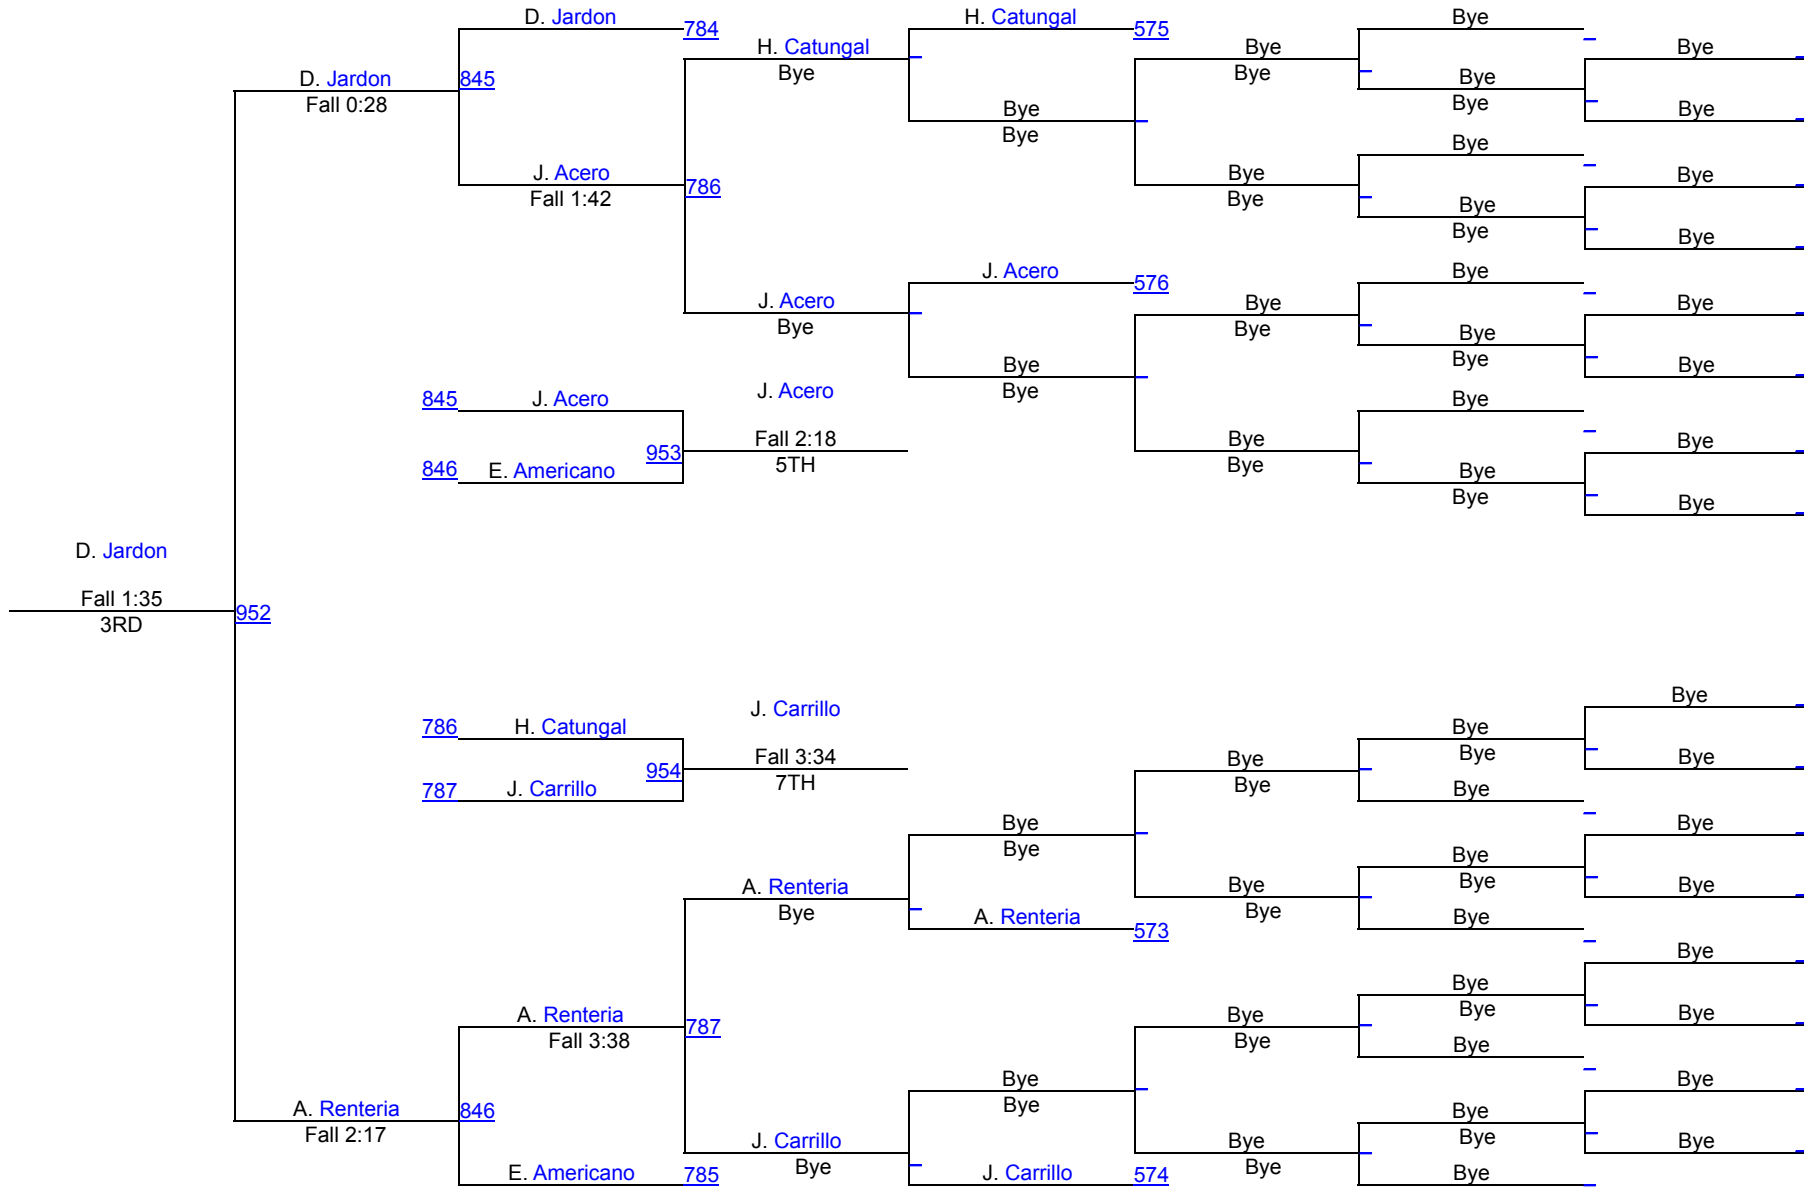

Girls 172lbs