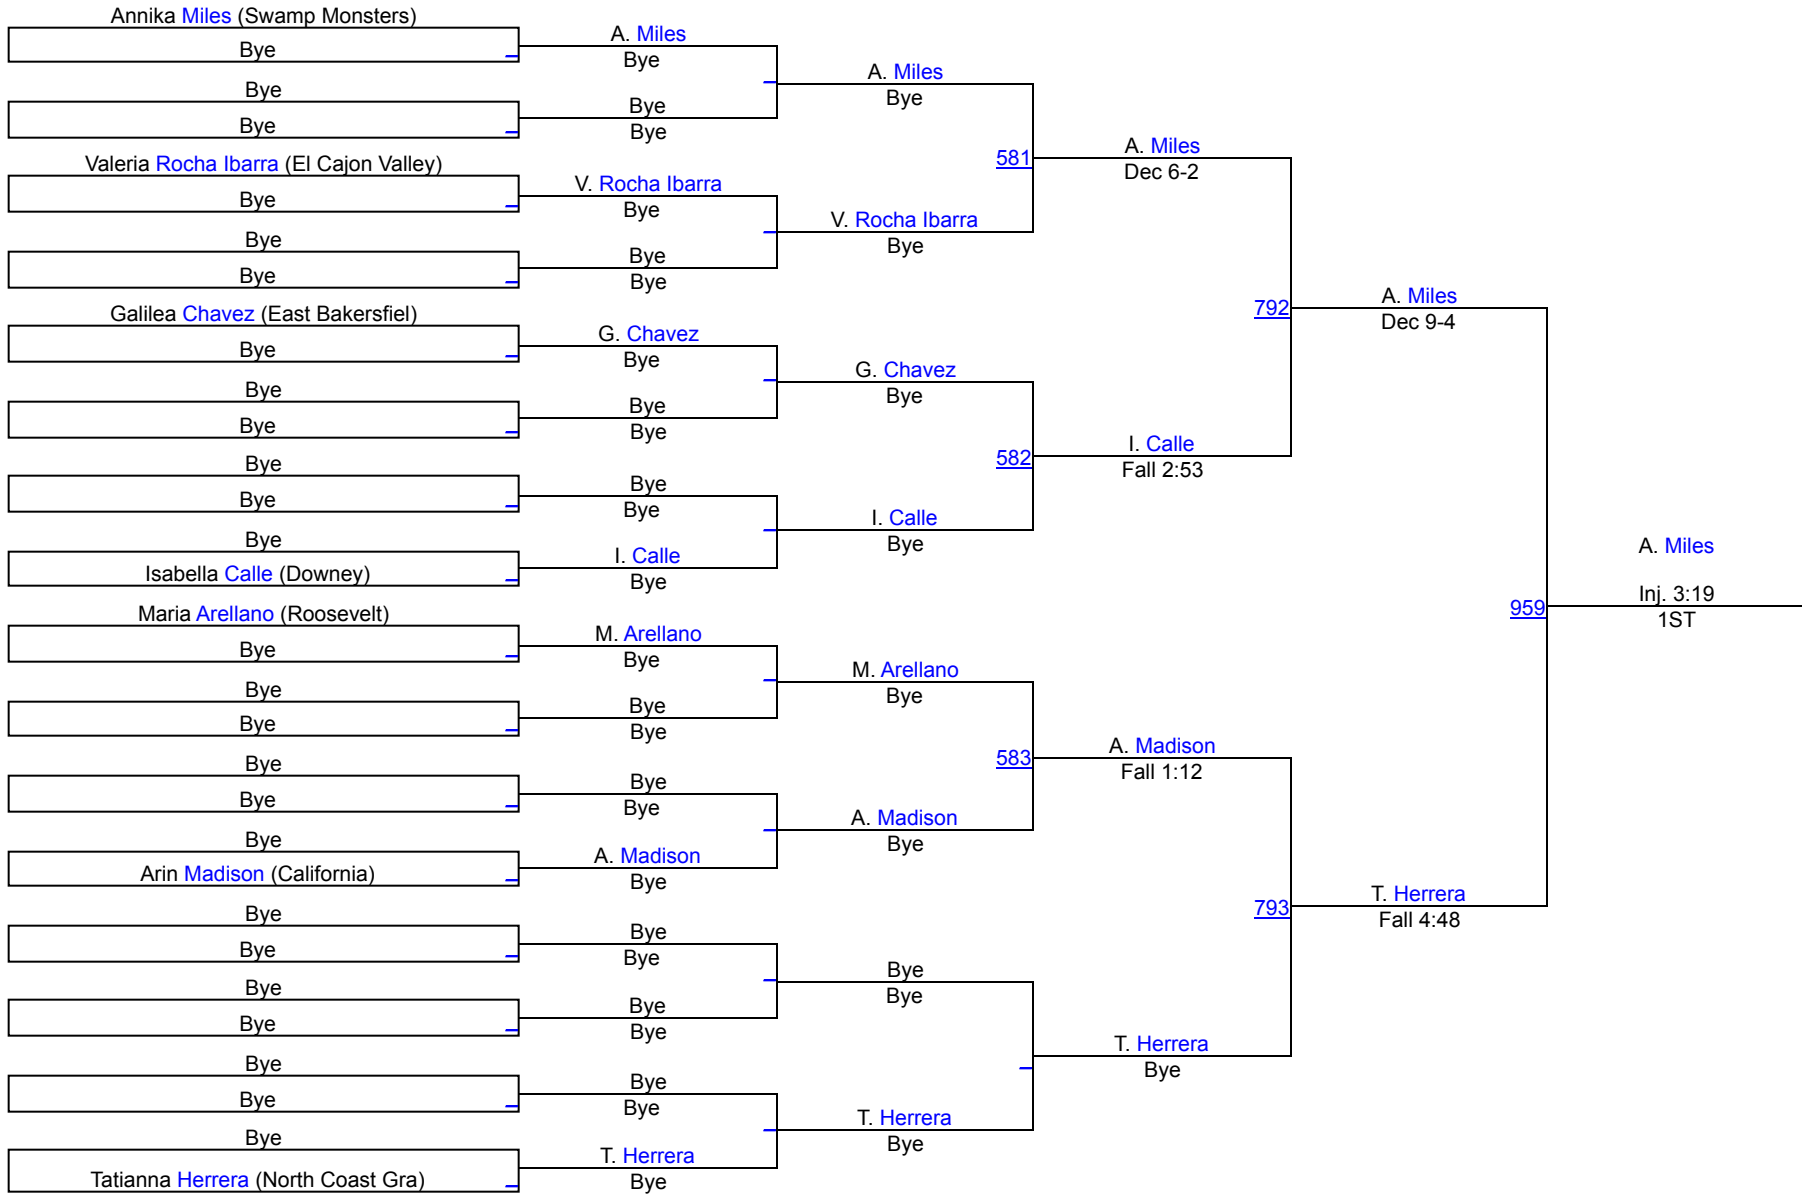

2021 California State Finals Invitational

Girls 172lbs

Girls 172lbs

2021 California State Finals Invitational

Girls 191lbs

2021 California State Finals Invitational

Girls 237lbs

Girls 237lbs