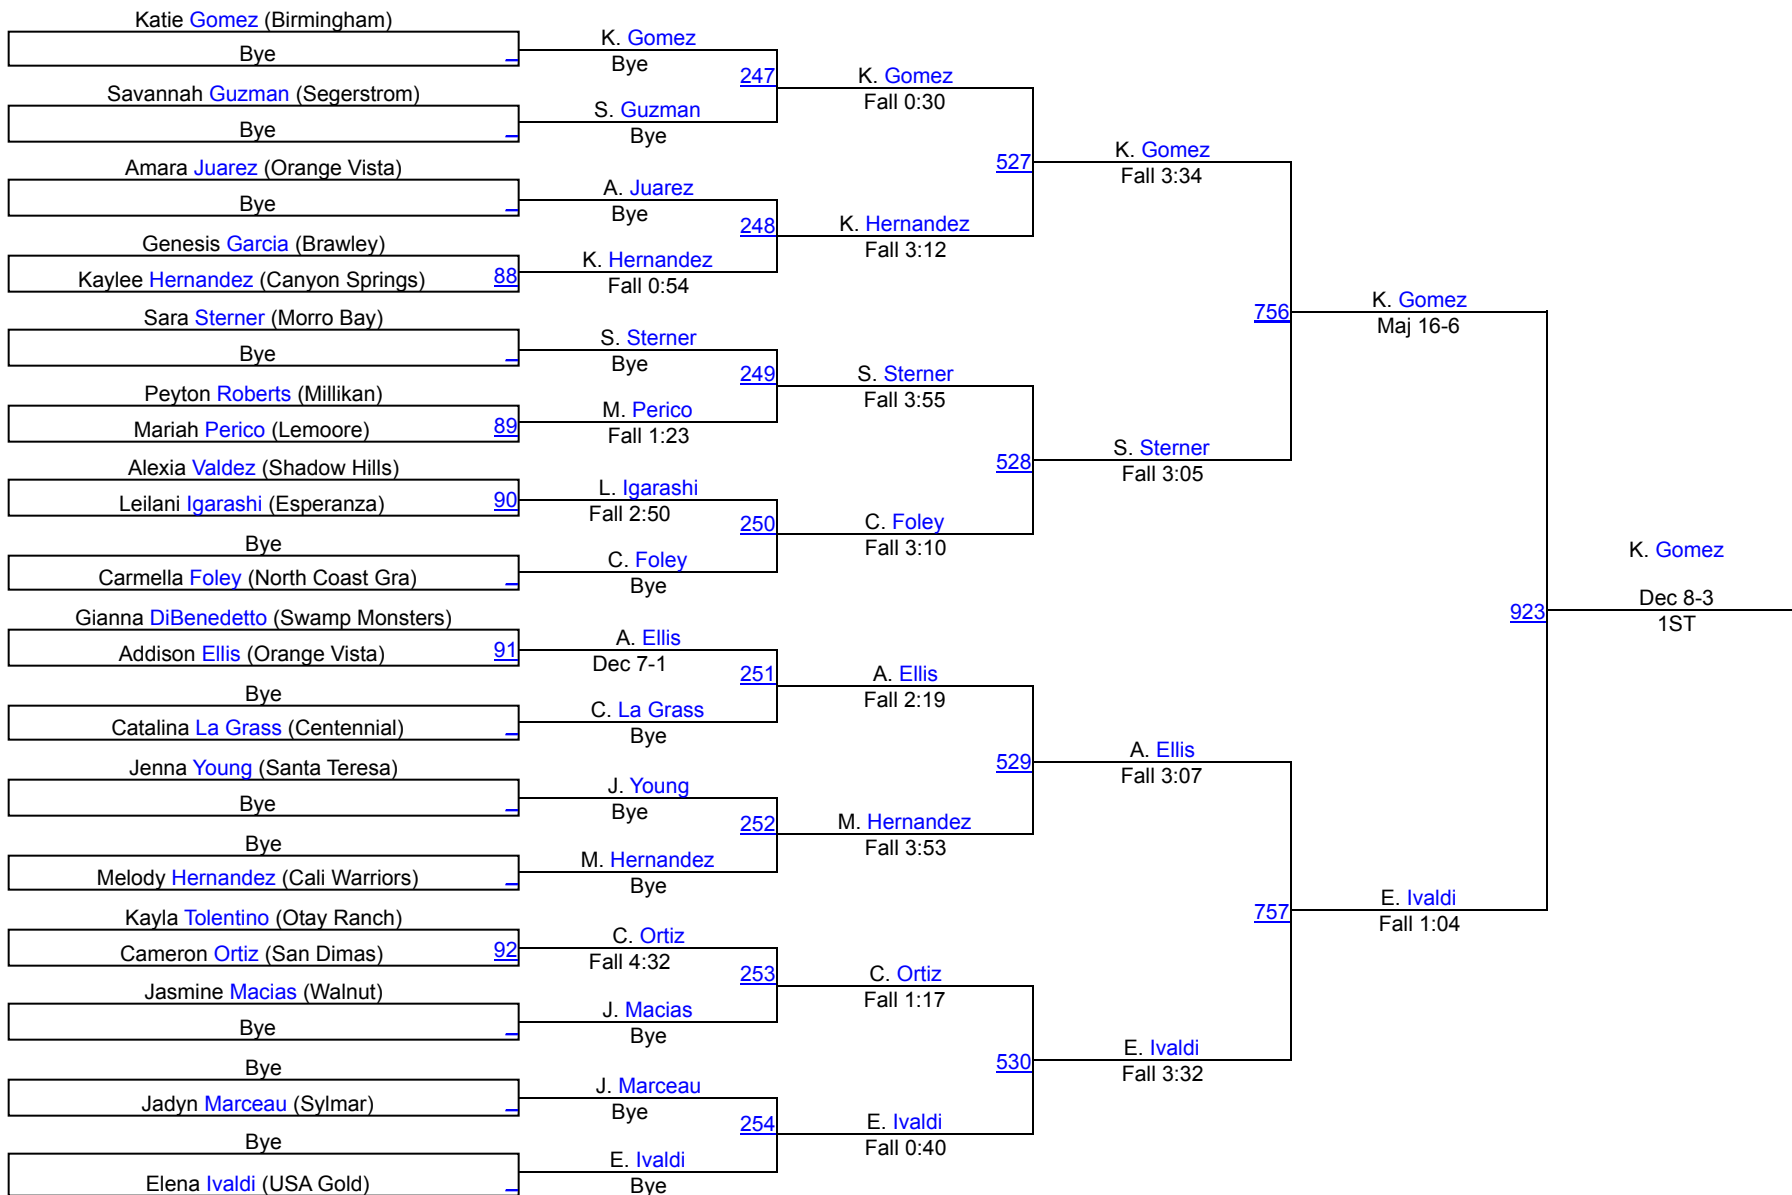

Girls 113lbs

2021 California State Finals Invitational

Girls 118lbs

Girls 118lbs

2021 California State Finals Invitational

Girls 123lbs

Girls 123lbs

2021 California State Finals Invitational