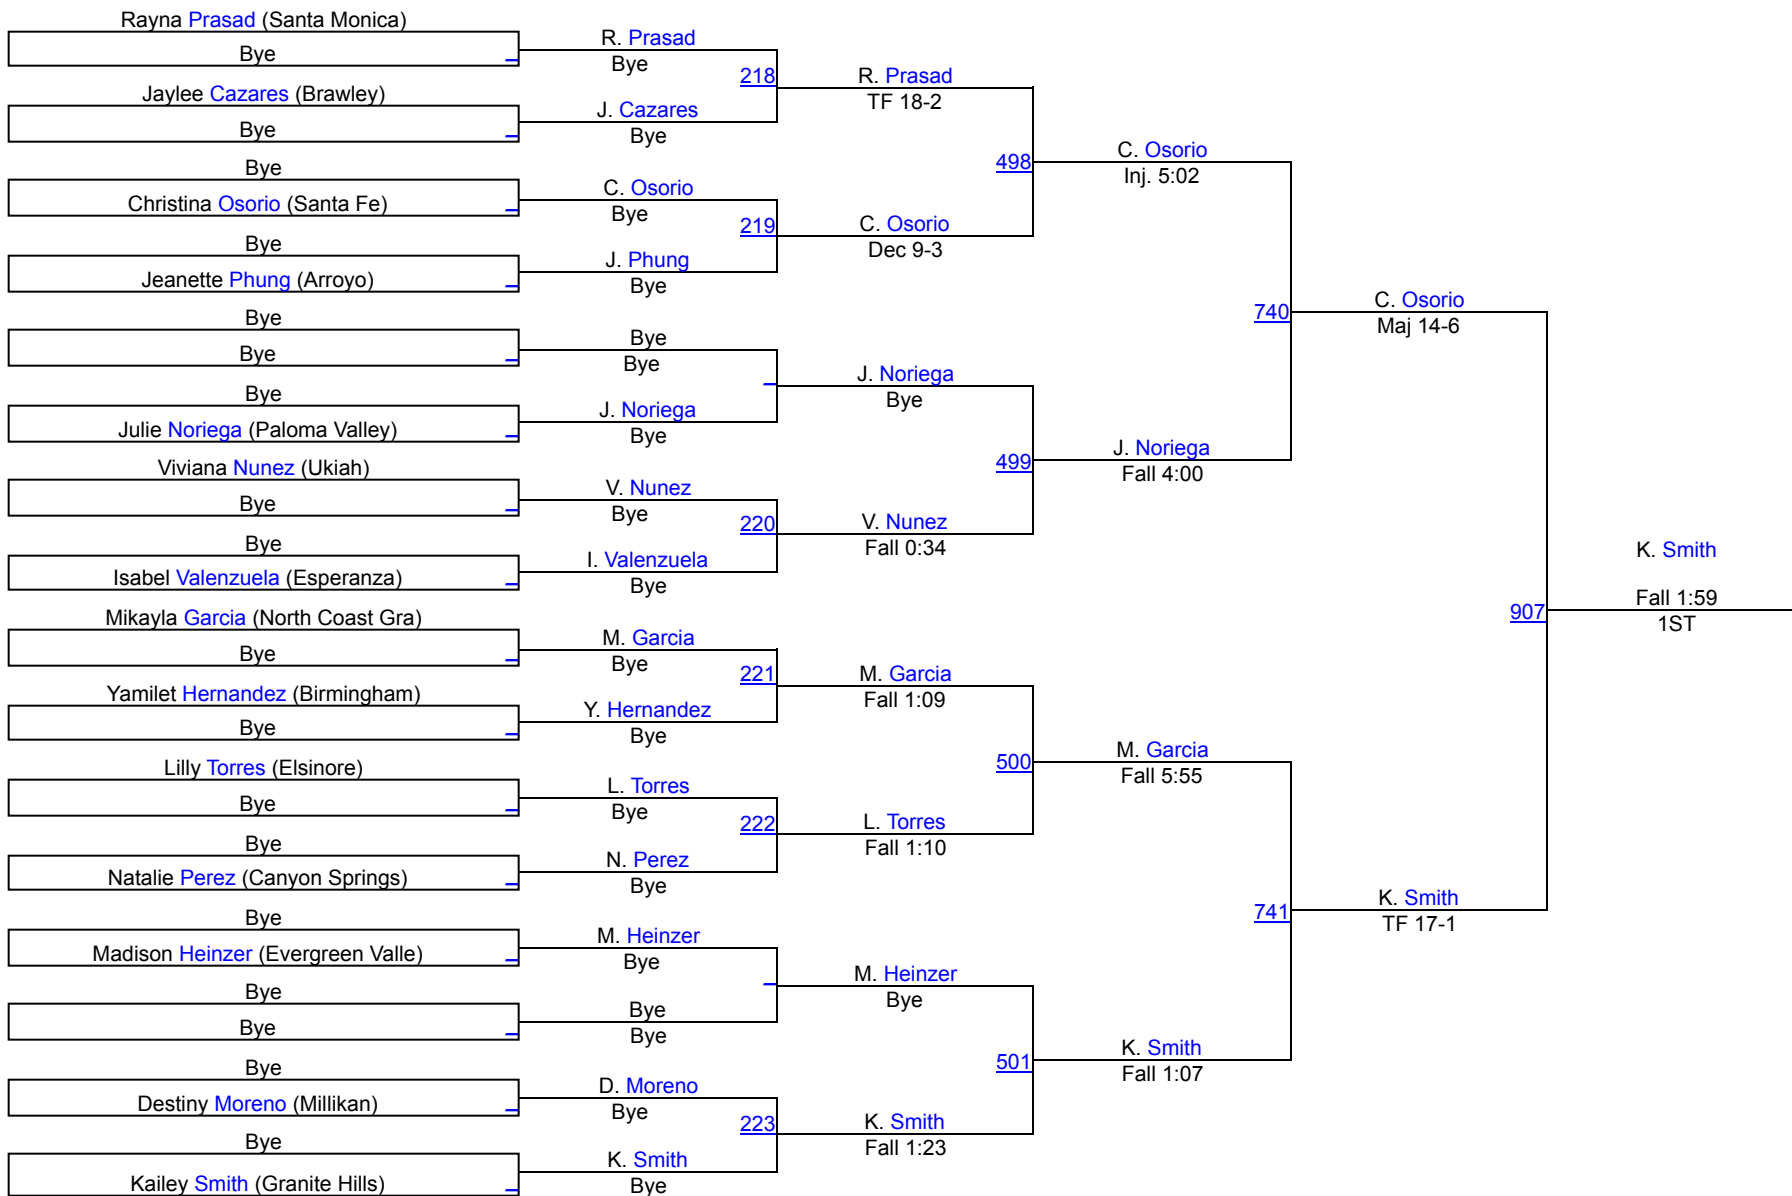

2021 California State Finals Invitational

Girls 103lbs

Girls 103lbs

2021 California State Finals Invitational

Girls 108lbs

Girls 108lbs

2021 California State Finals Invitational

Girls 113lbs