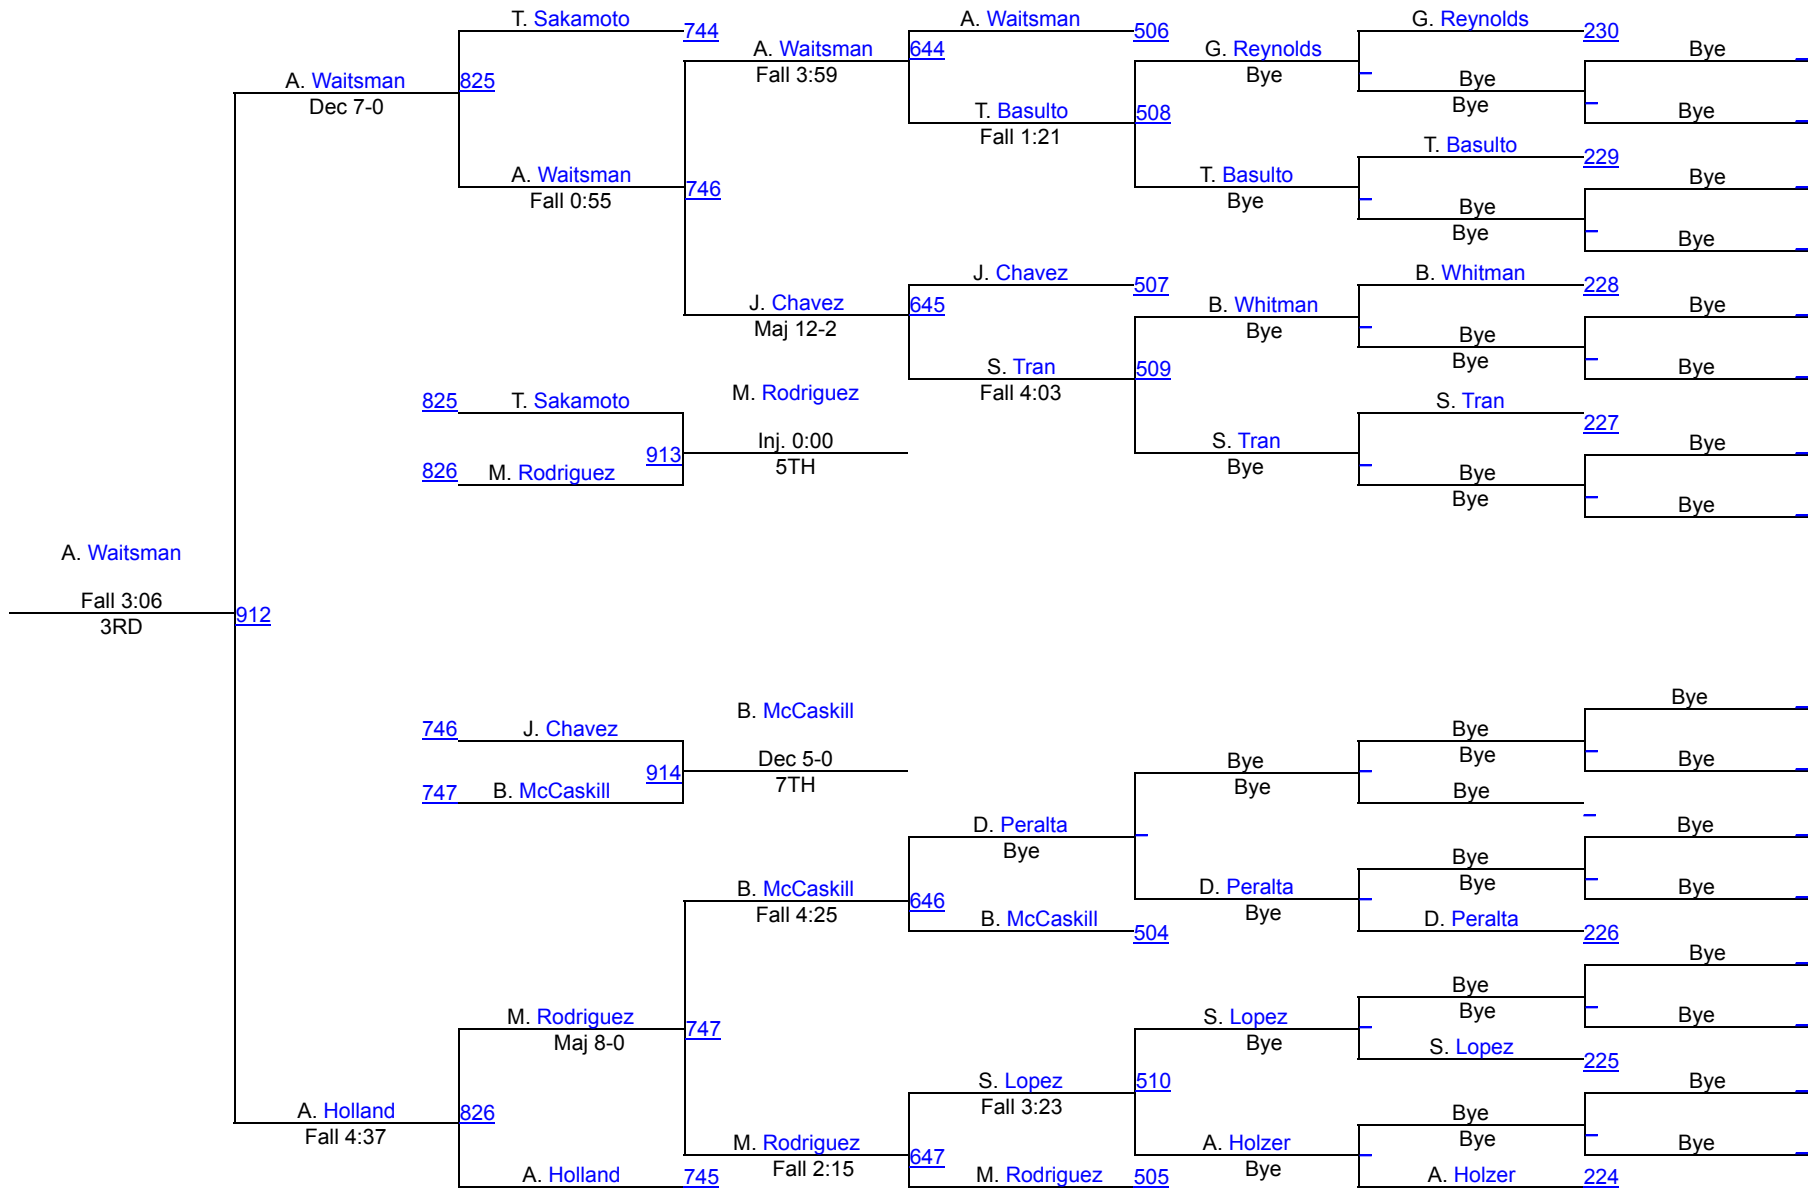

2021 California State Finals Invitational

Girls 103lbs

Girls 103lbs

2021 California State Finals Invitational

Girls 108lbs

Girls 108lbs

2021 California State Finals Invitational

Girls 113lbs