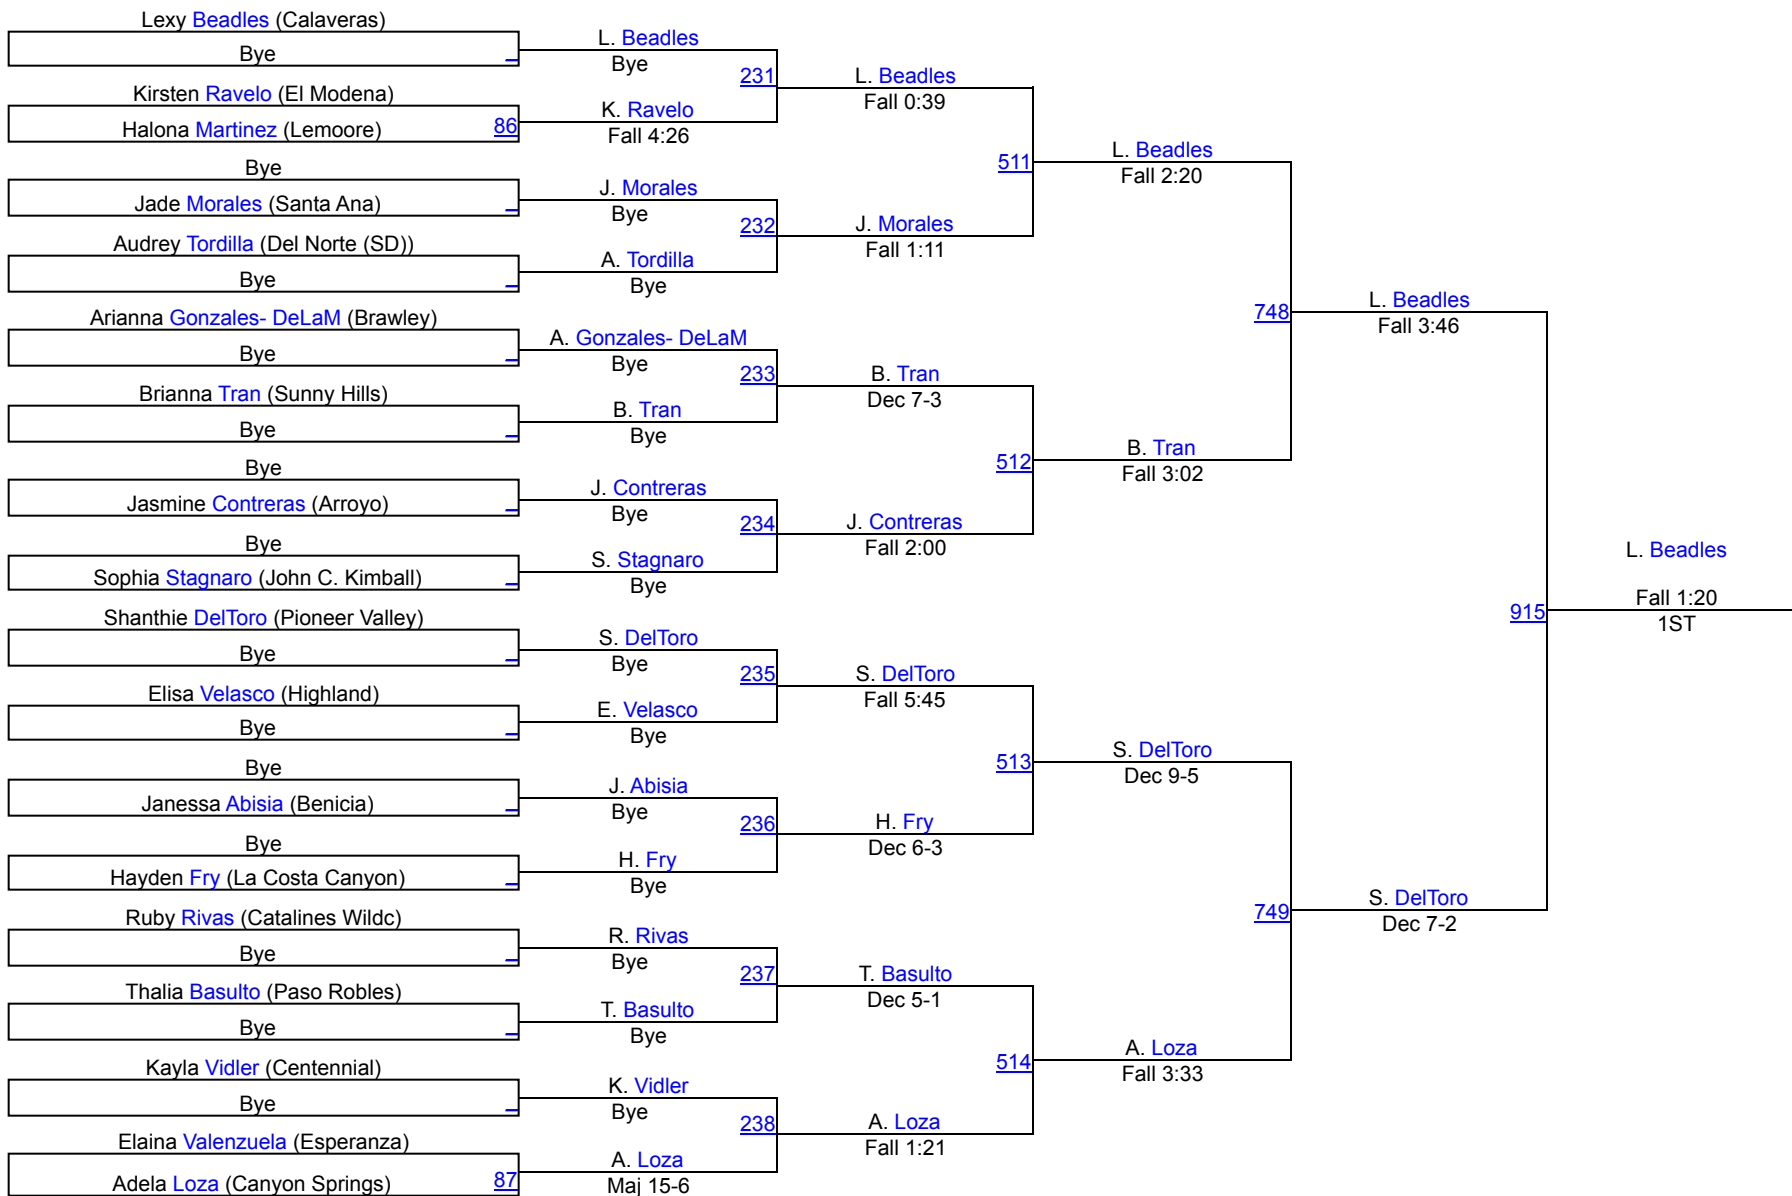

2021 California State Finals Invitational

Girls 103lbs

Girls 103lbs

2021 California State Finals Invitational

Girls 108lbs

Girls 108lbs

2021 California State Finals Invitational

Girls 113lbs