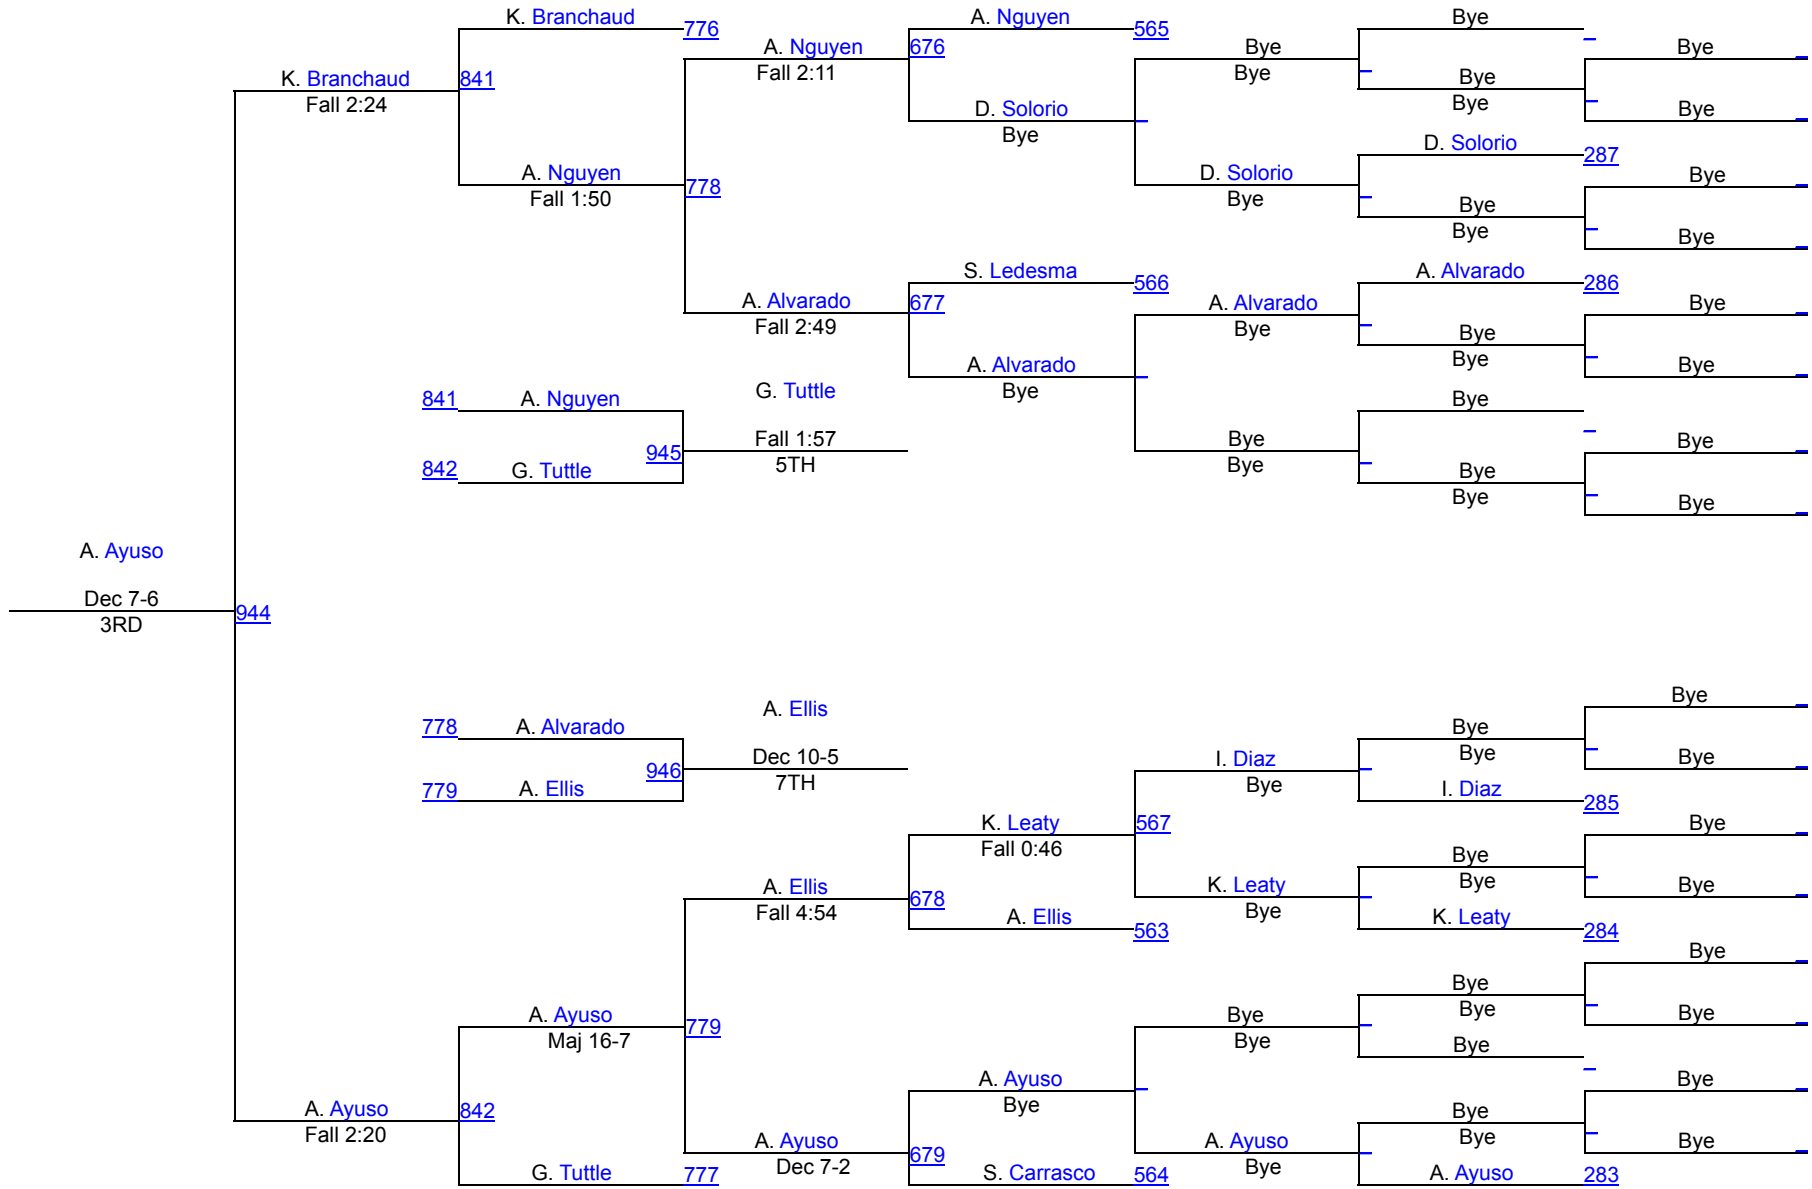

Girls 145lbs

Girls 145lbs

2021 California State Finals Invitational

Girls 152lbs

Girls 152lbs

2021 California State Finals Invitational

Girls 162lbs

Girls 162lbs