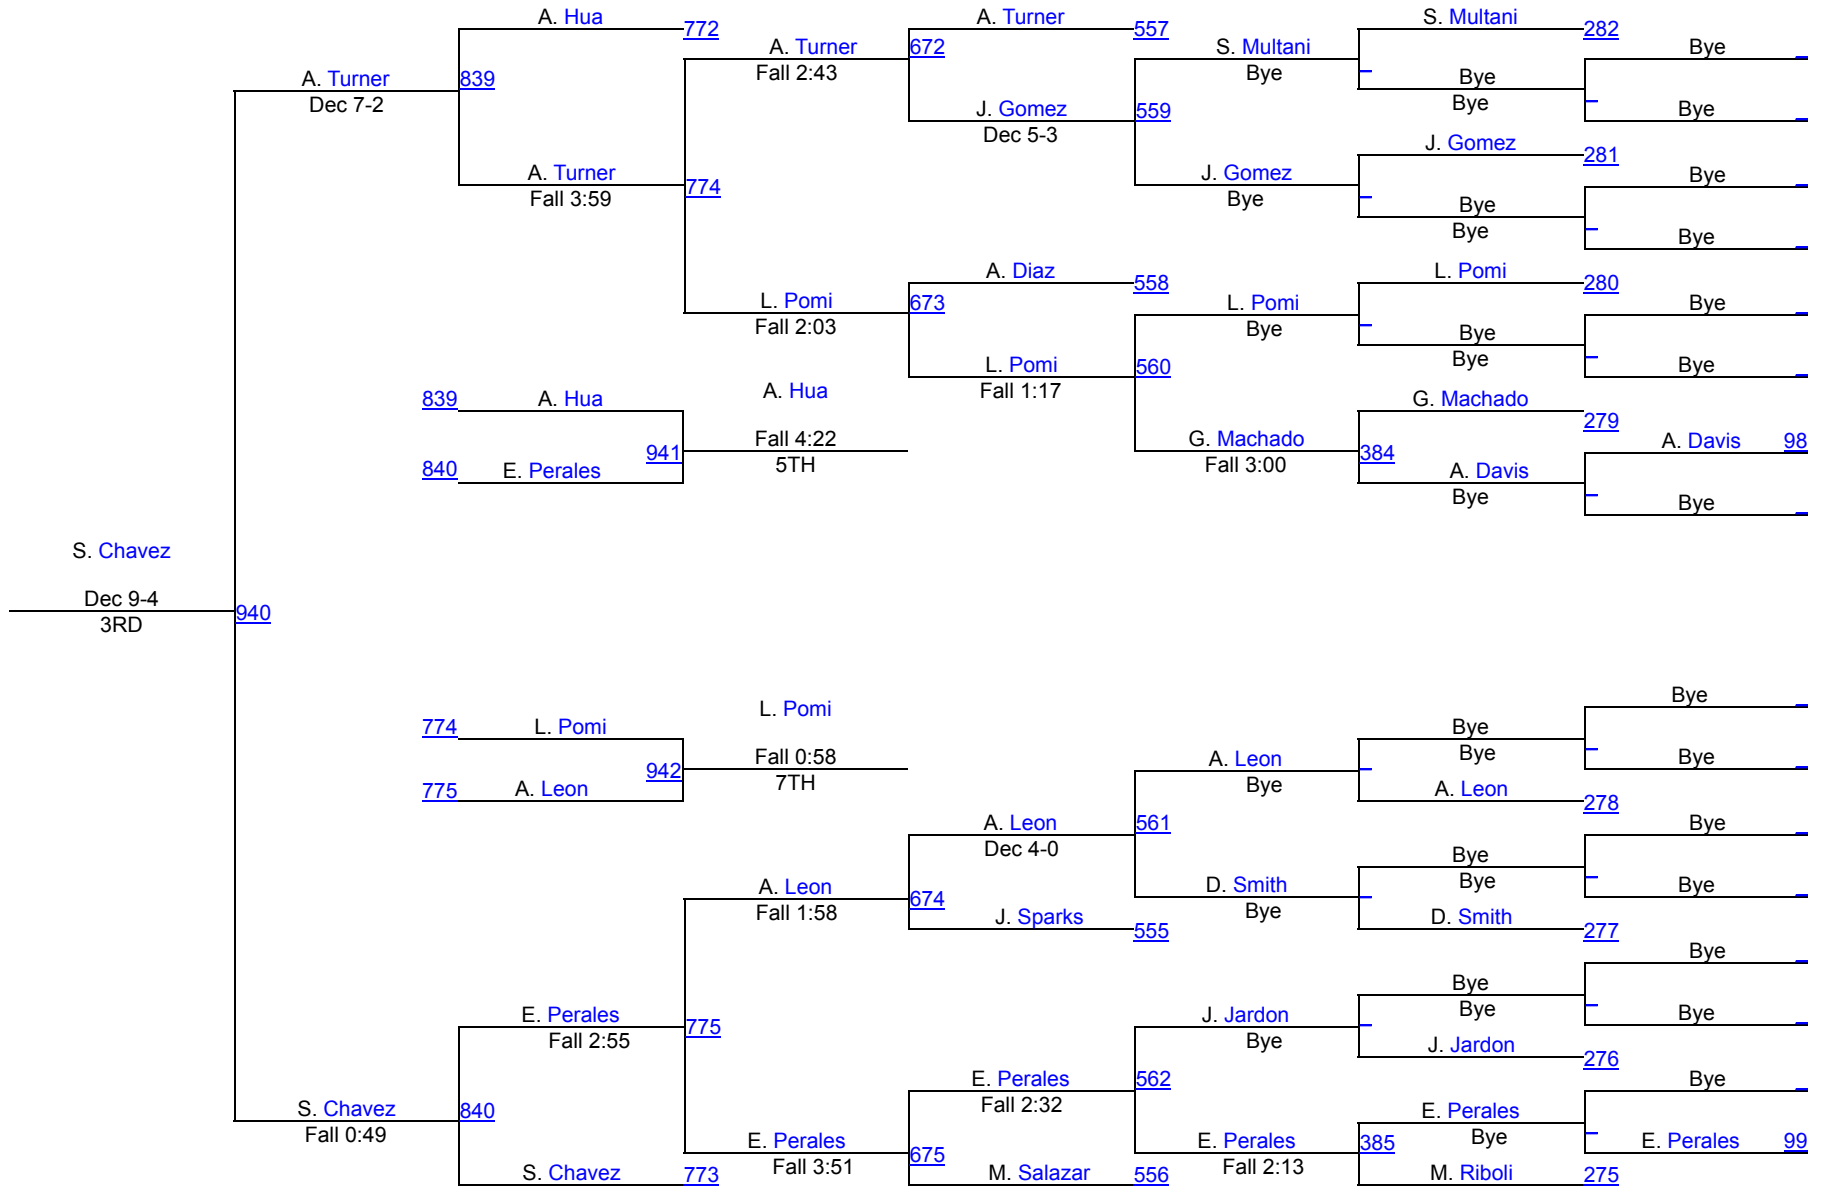

Girls 145lbs