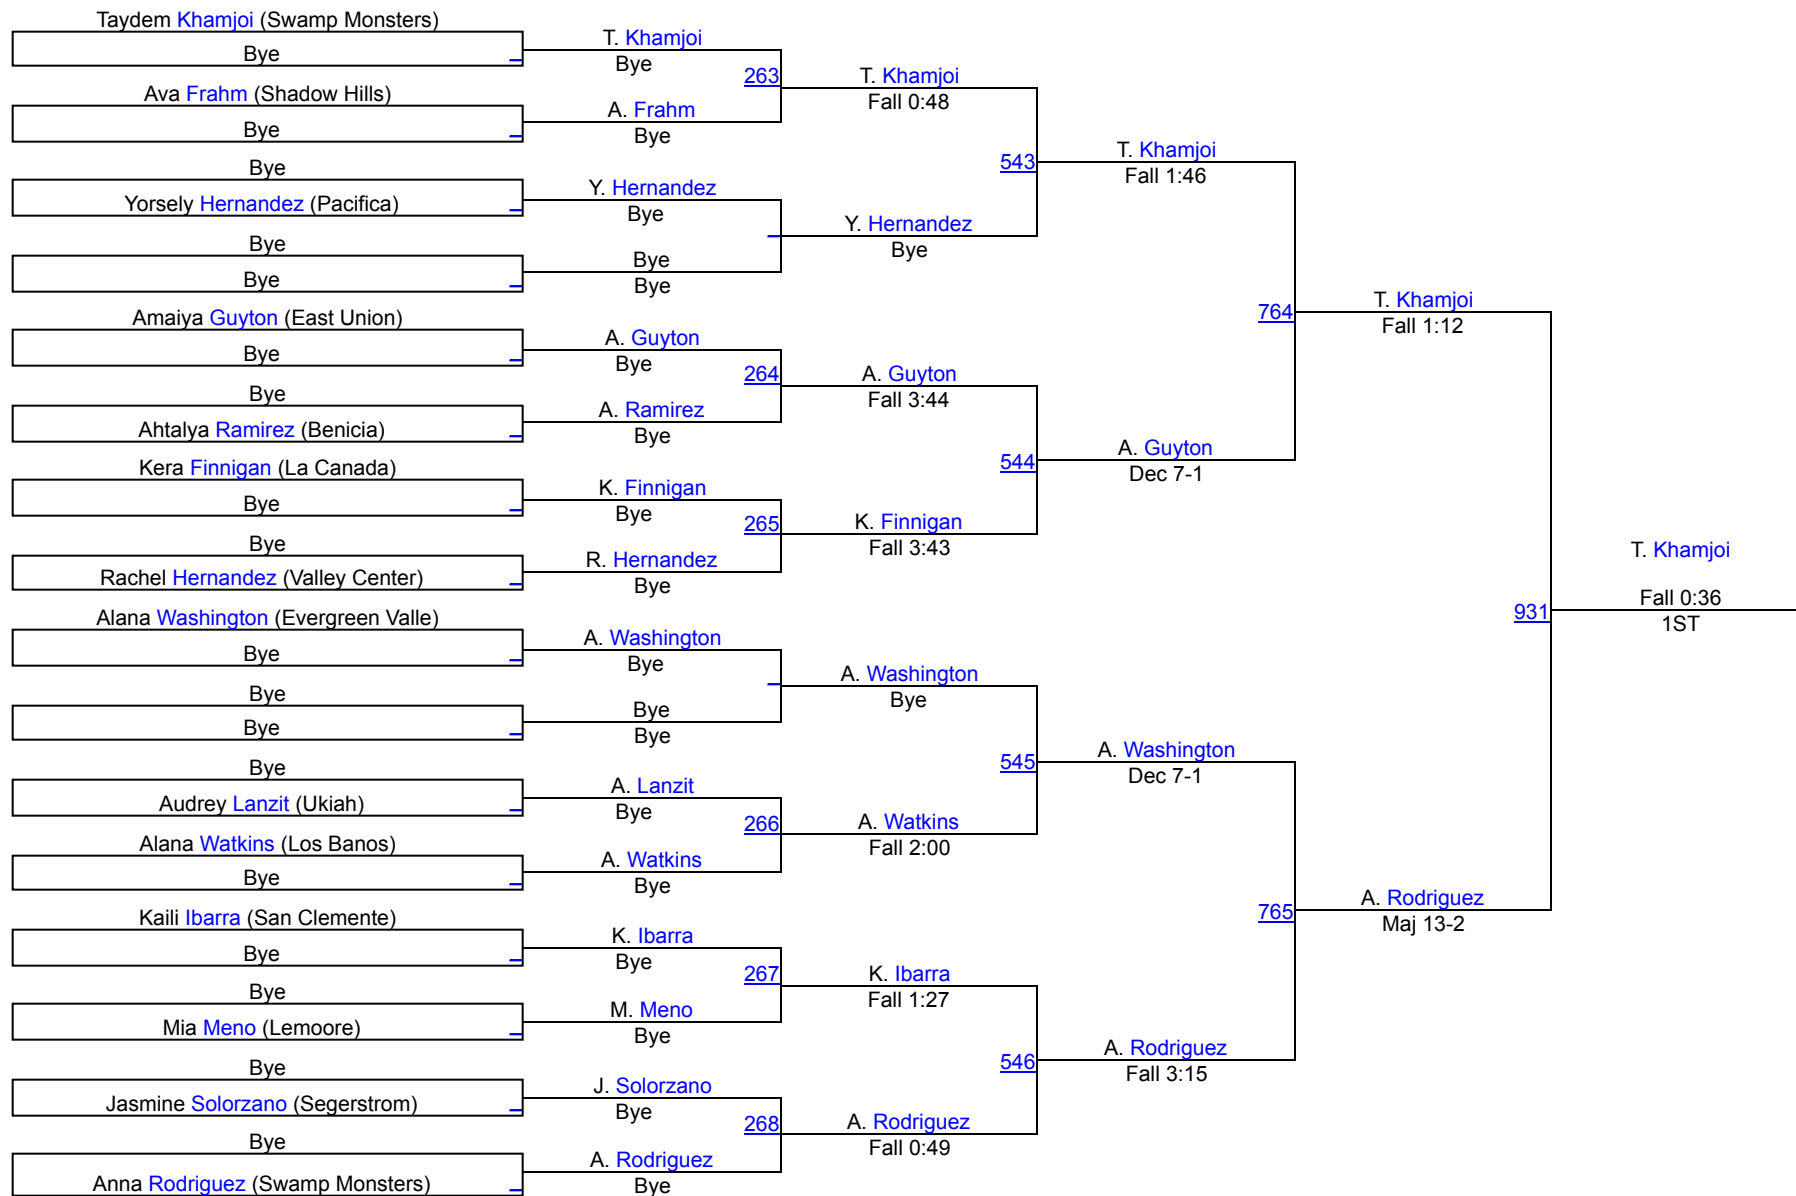

Girls 128lbs

Girls 128lbs

2021 California State Finals Invitational

Girls 133lbs

Girls 133lbs

2021 California State Finals Invitational

Girls 139lbs

2021 California State Finals Invitational