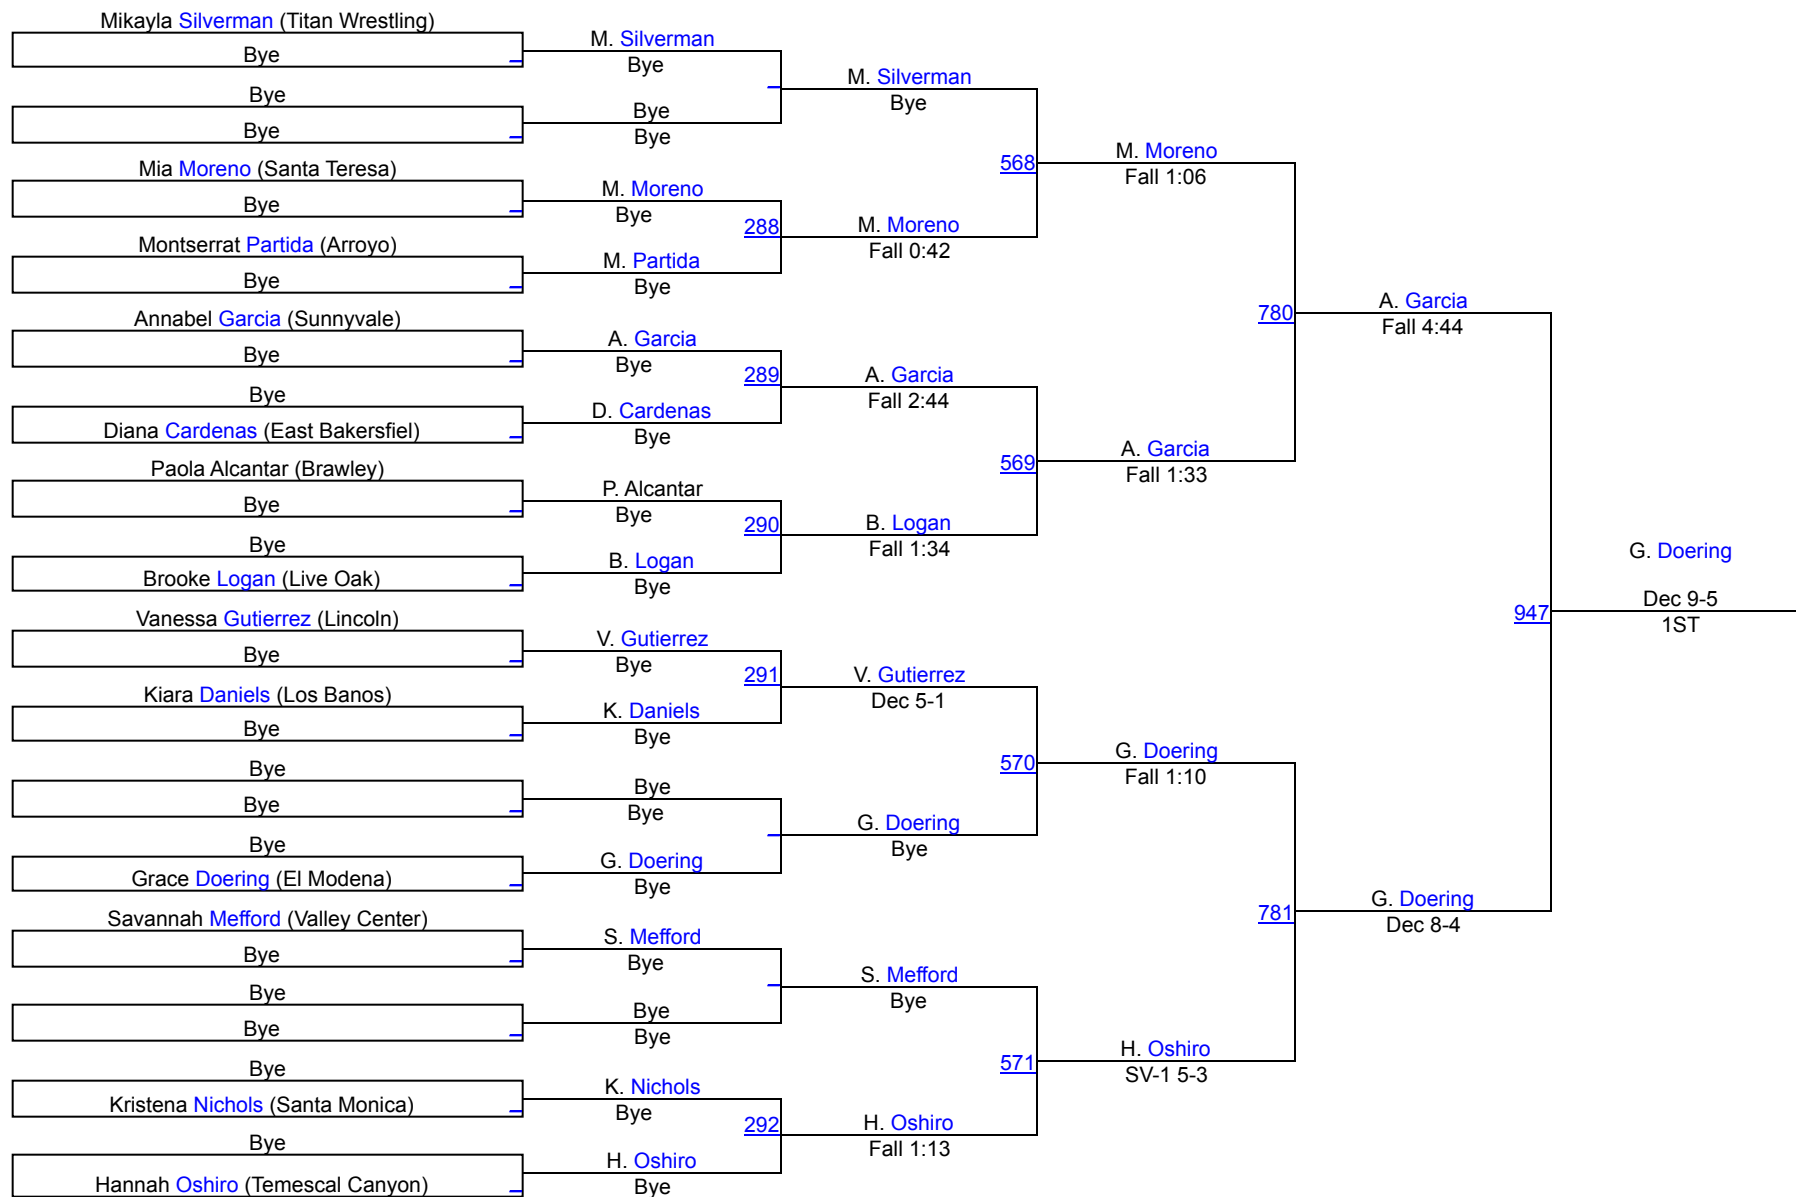

Girls 145lbs

Girls 145lbs

2021 California State Finals Invitational

Girls 152lbs

Girls 152lbs

2021 California State Finals Invitational

Girls 162lbs

Girls 162lbs