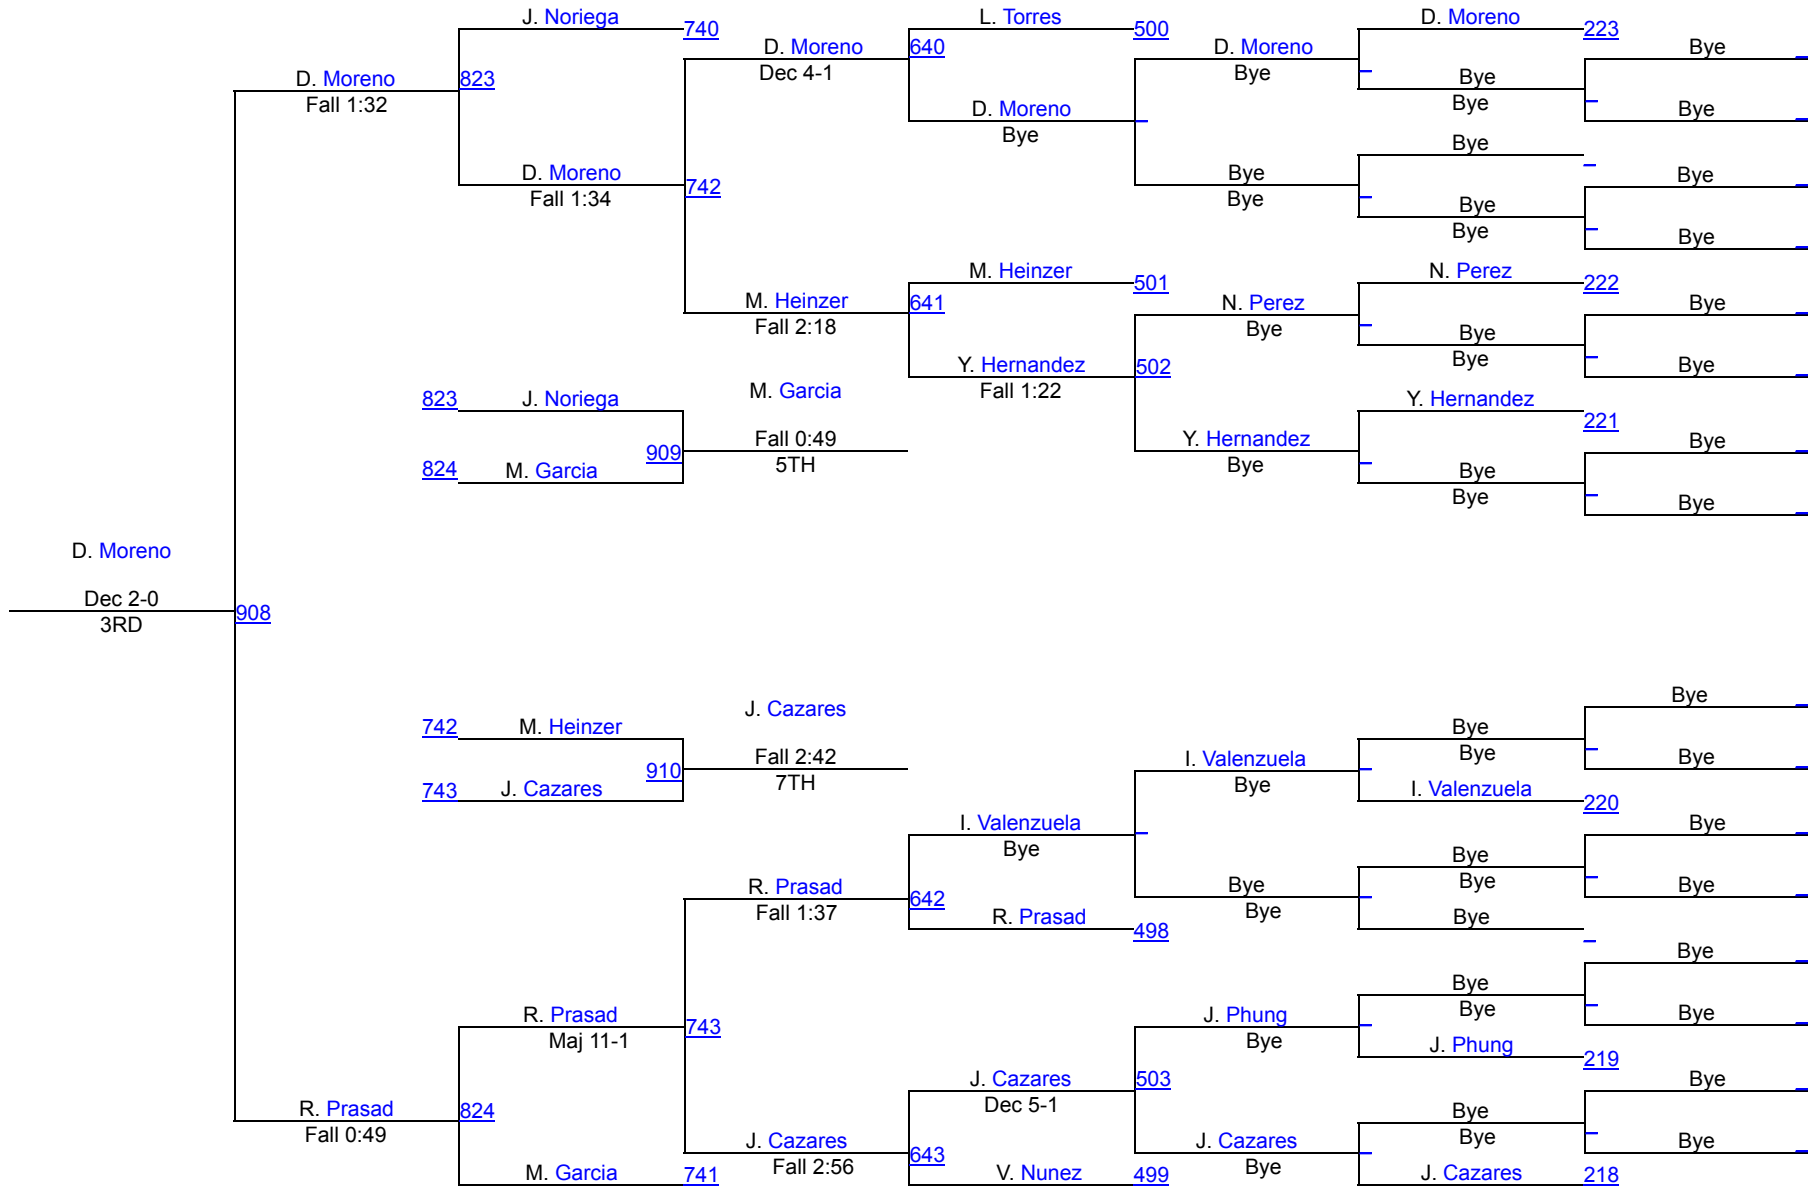

2021 California State Finals Invitational

Girls 103lbs

Girls 103lbs

2021 California State Finals Invitational

Girls 108lbs

Girls 108lbs

2021 California State Finals Invitational

Girls 113lbs