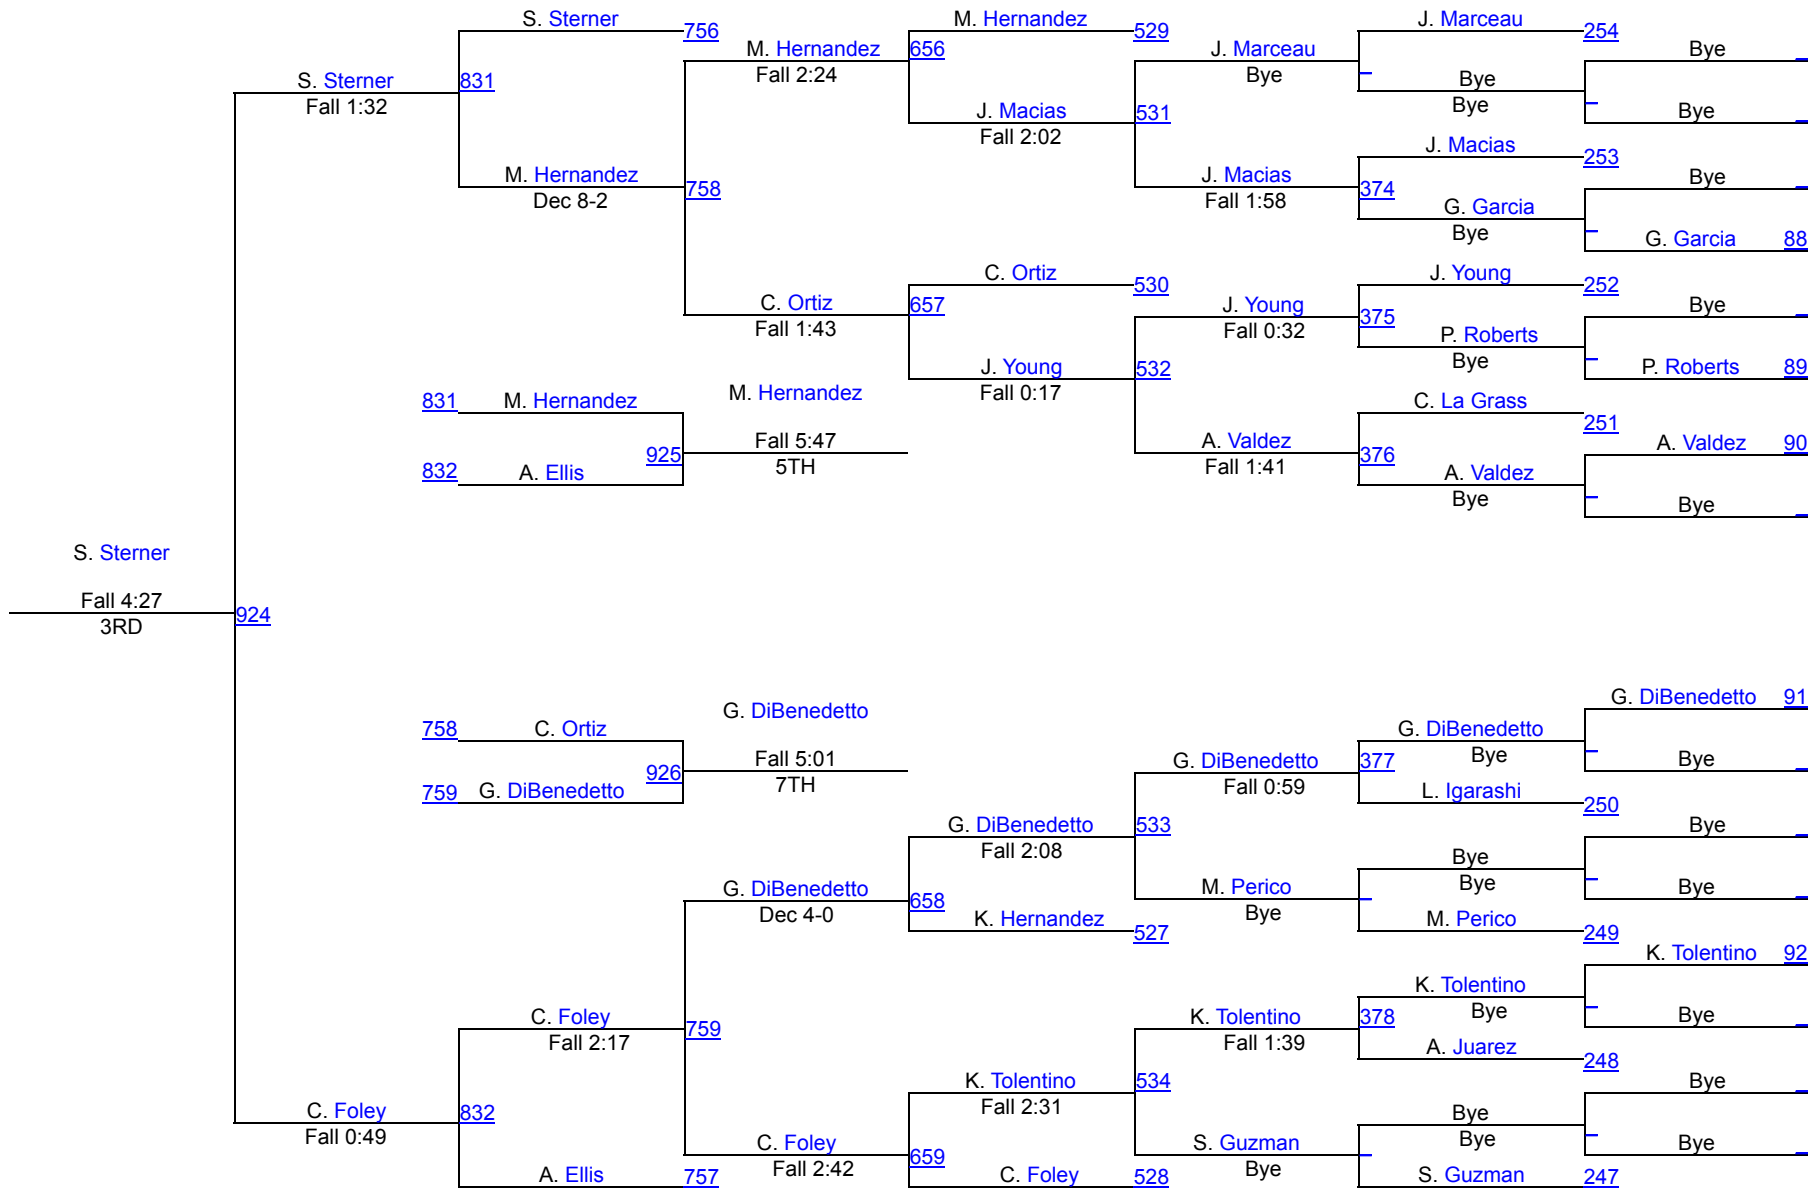

Girls 113lbs

2021 California State Finals Invitational

Girls 118lbs

Girls 118lbs

2021 California State Finals Invitational

Girls 123lbs

Girls 123lbs

2021 California State Finals Invitational