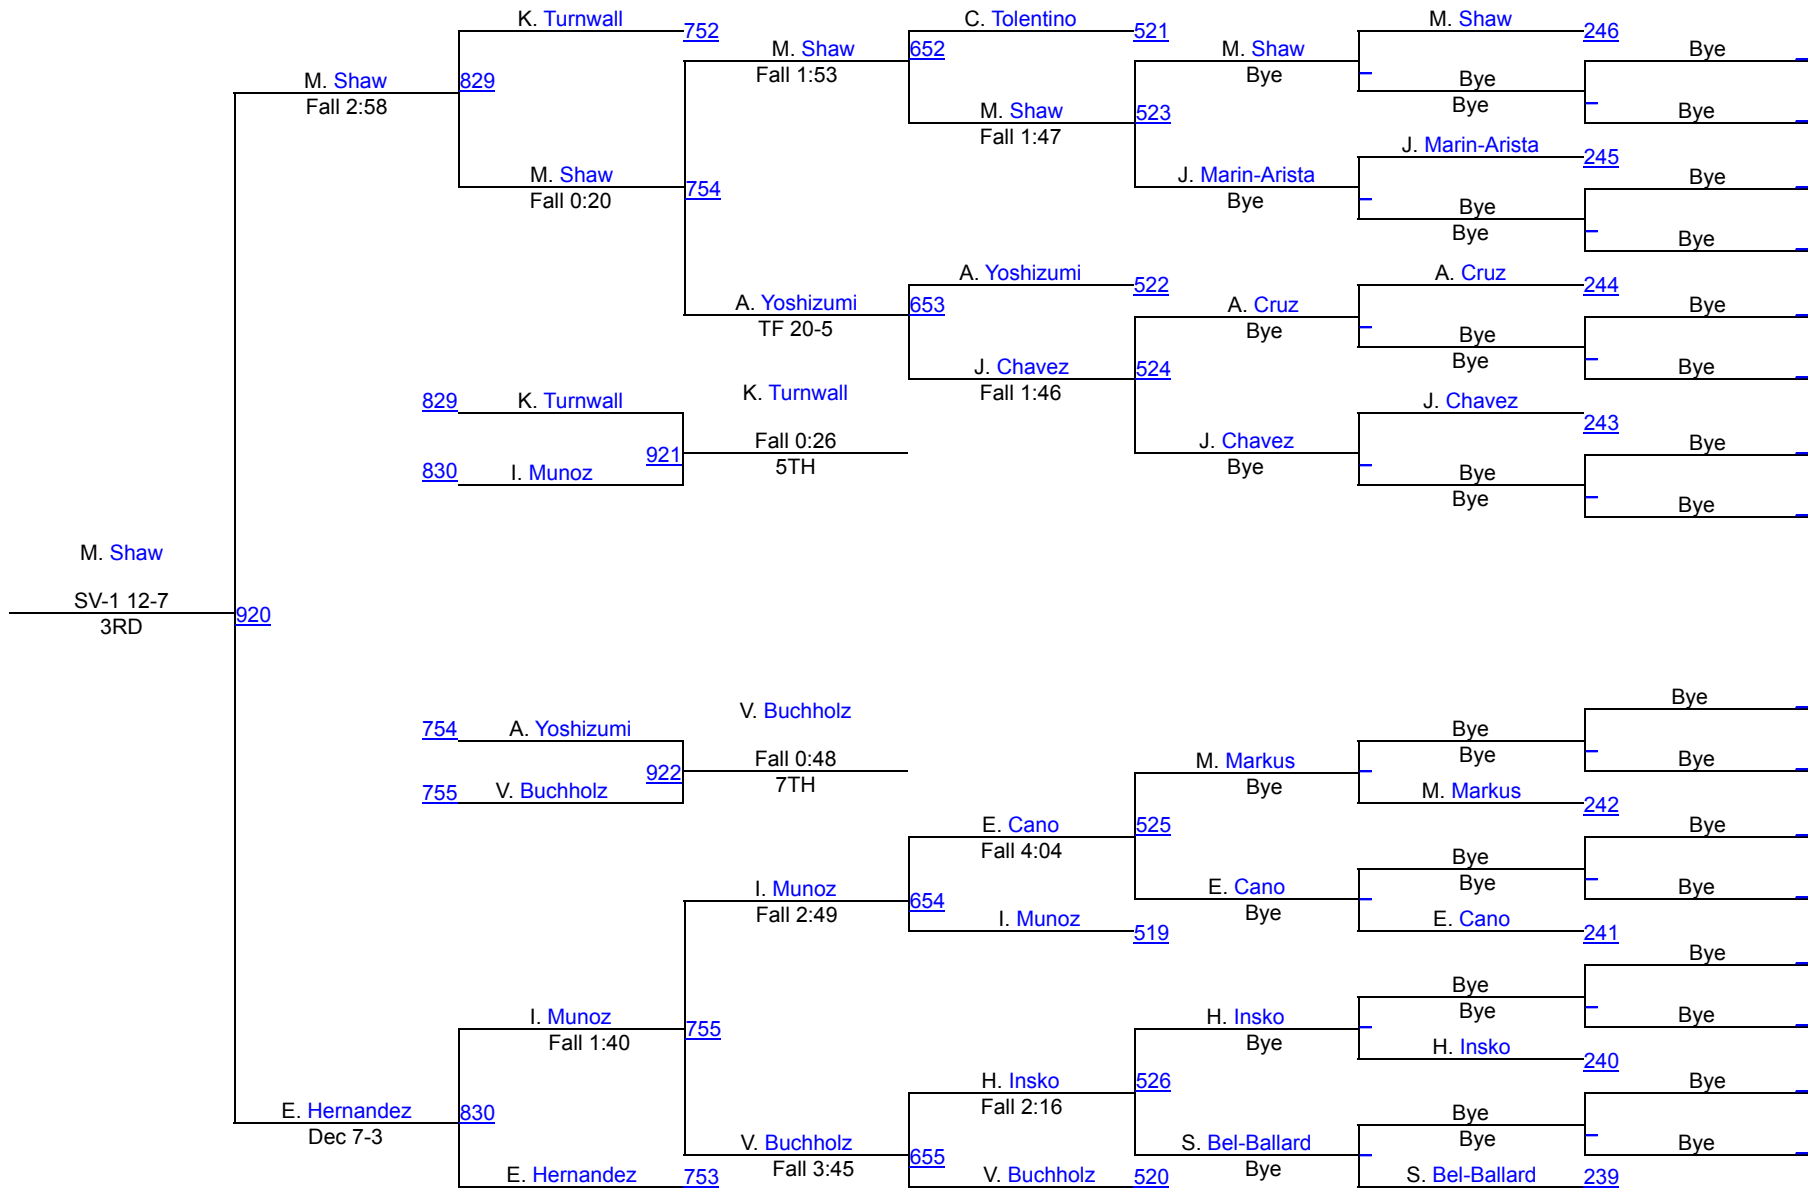

Girls 113lbs

2021 California State Finals Invitational

Girls 118lbs

Girls 118lbs

2021 California State Finals Invitational

Girls 123lbs

Girls 123lbs

2021 California State Finals Invitational