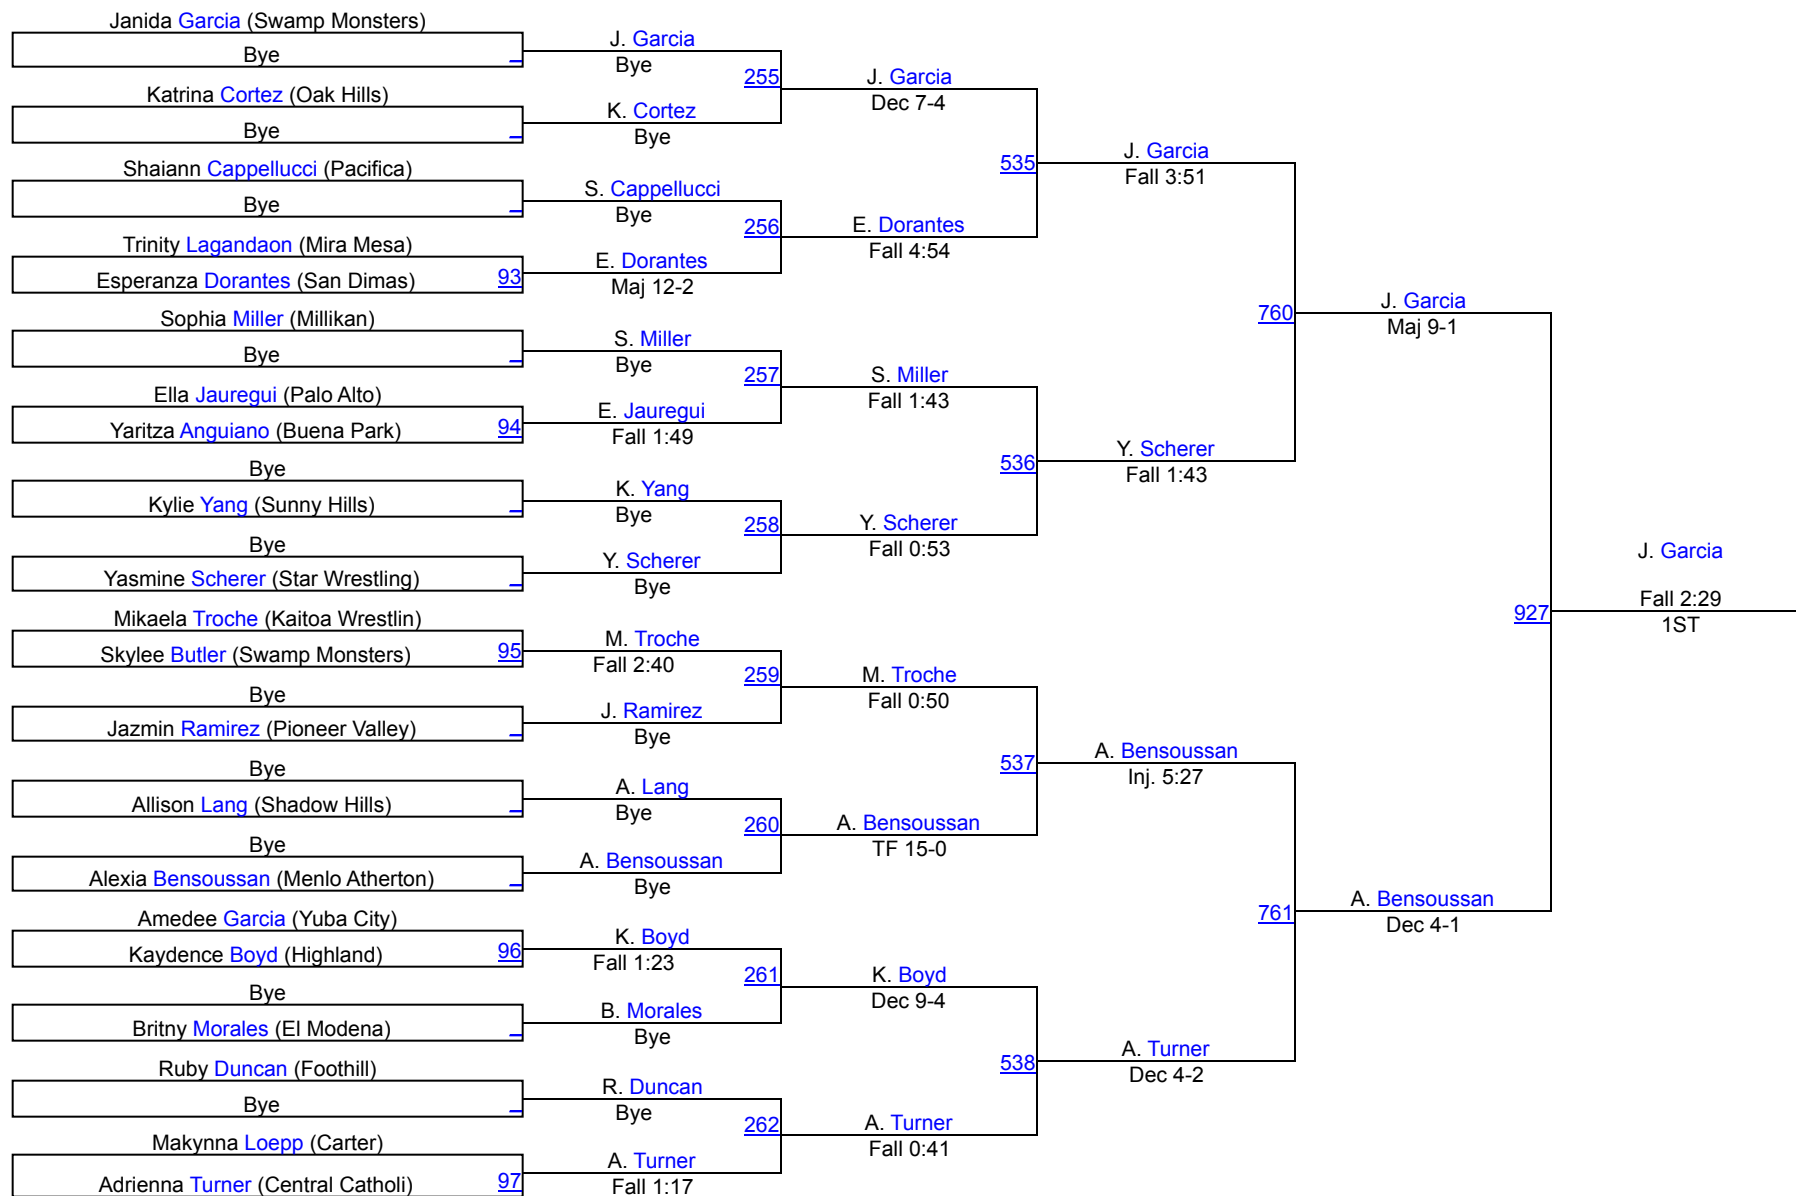

2021 California State Finals Invitational

Girls 128lbs