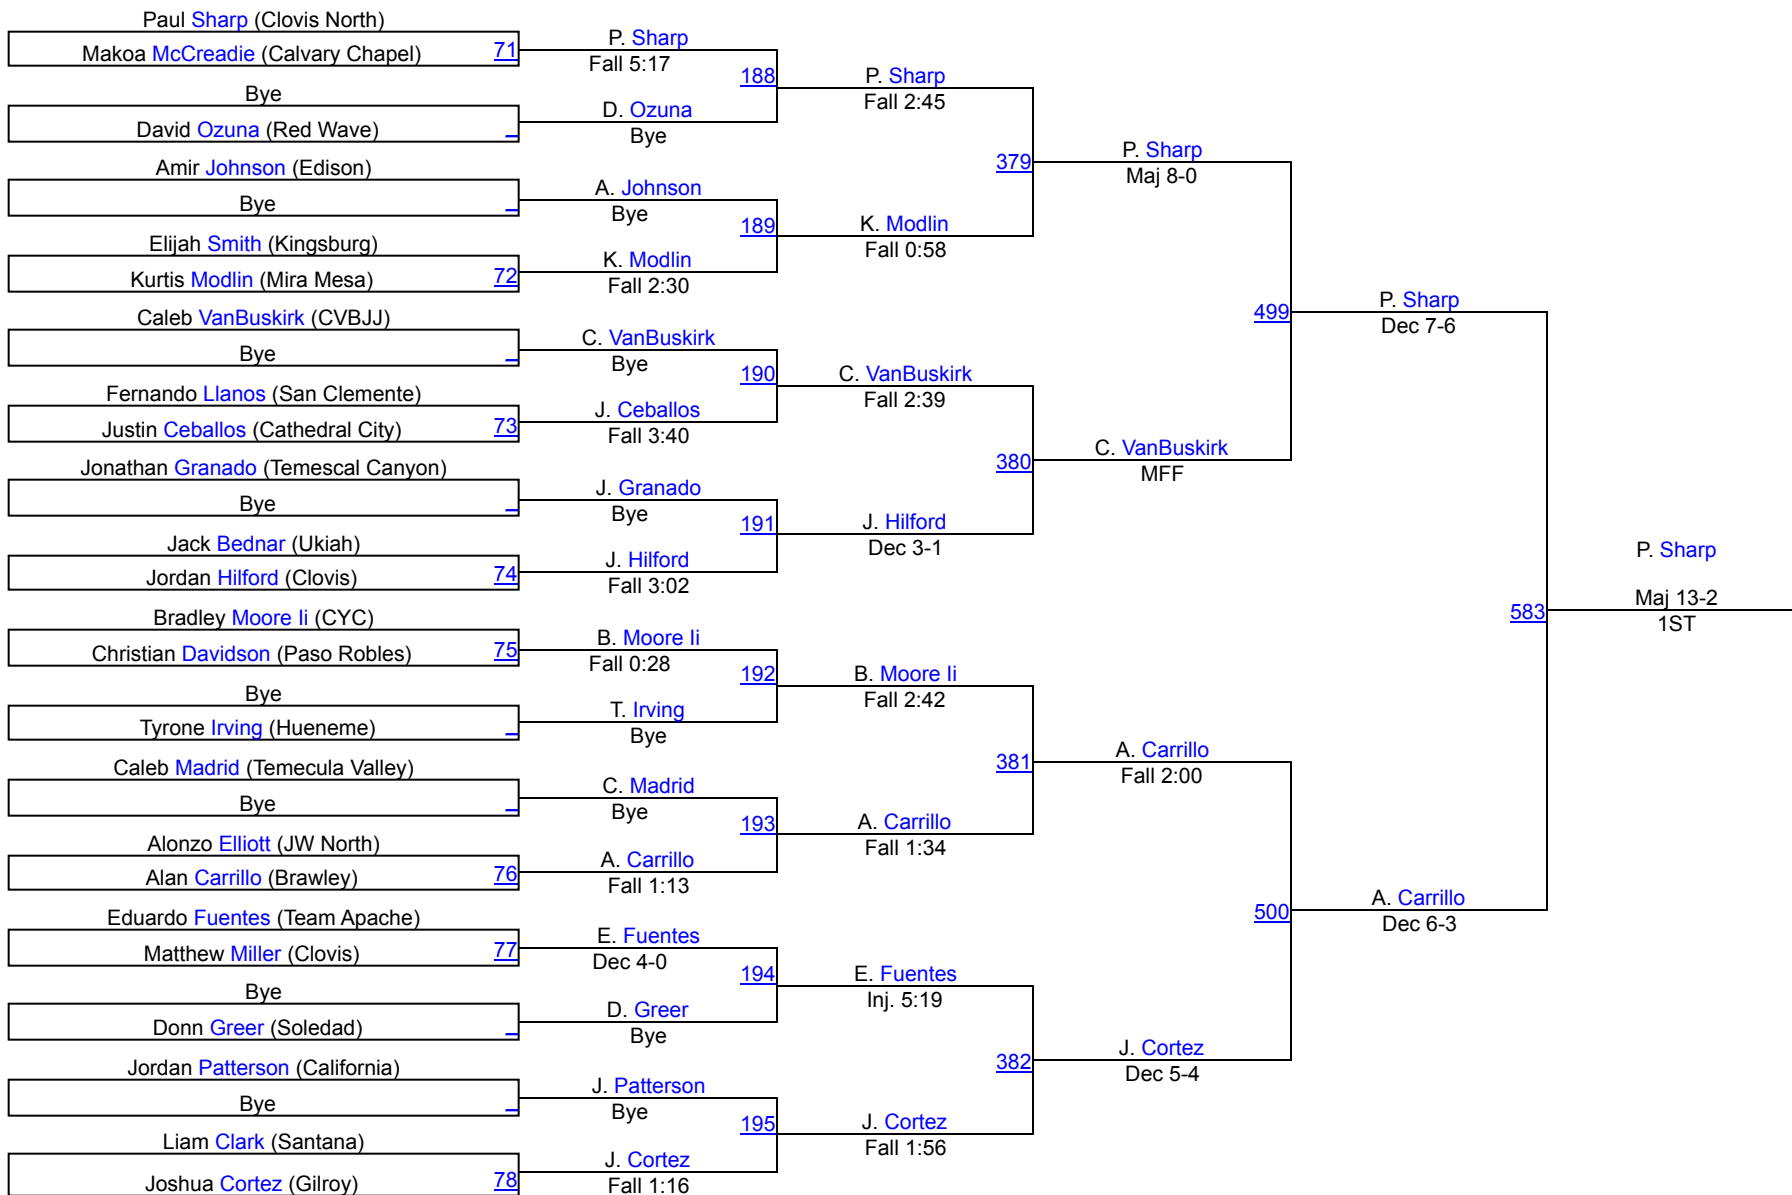

2021 California State Finals Invitational

Boys 154-287lbs 222lbs