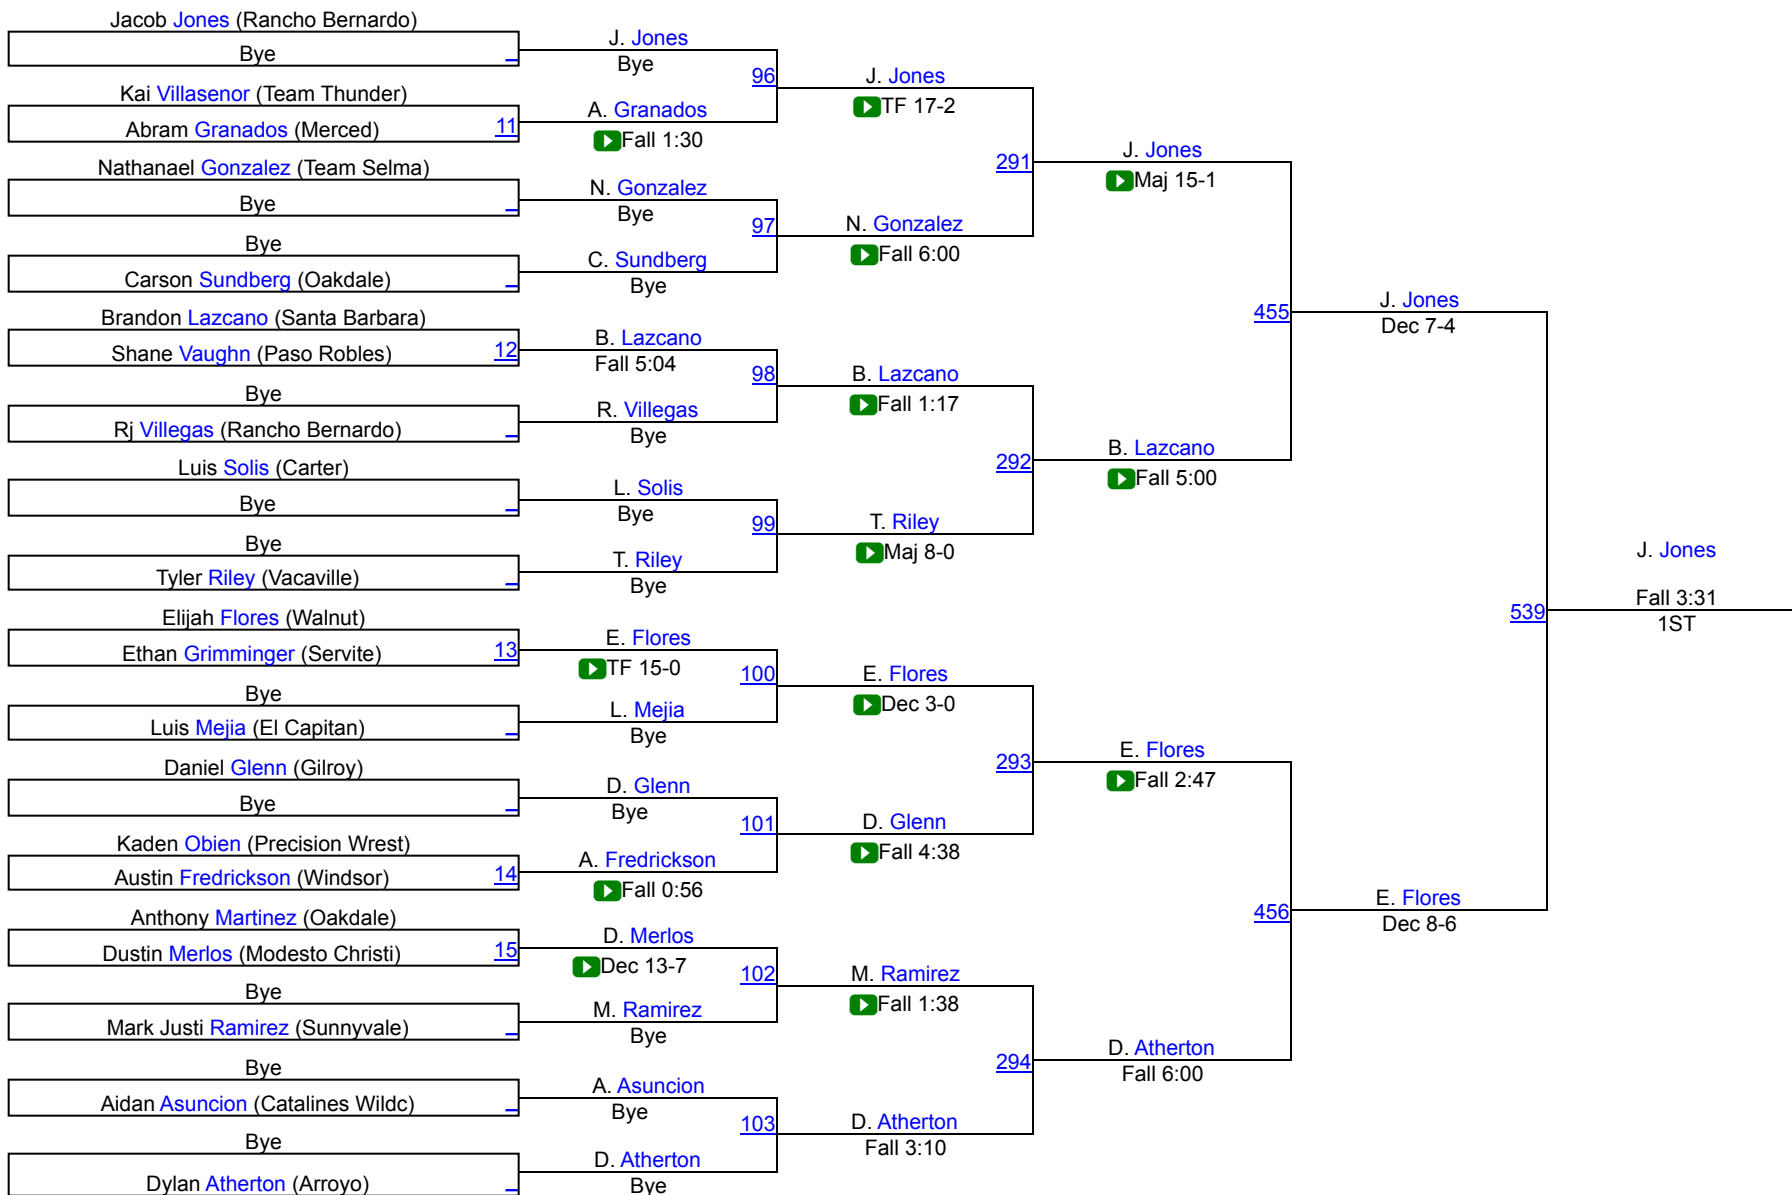

2021 California State Finals Invitational

Boys 108-147lbs 115lbs