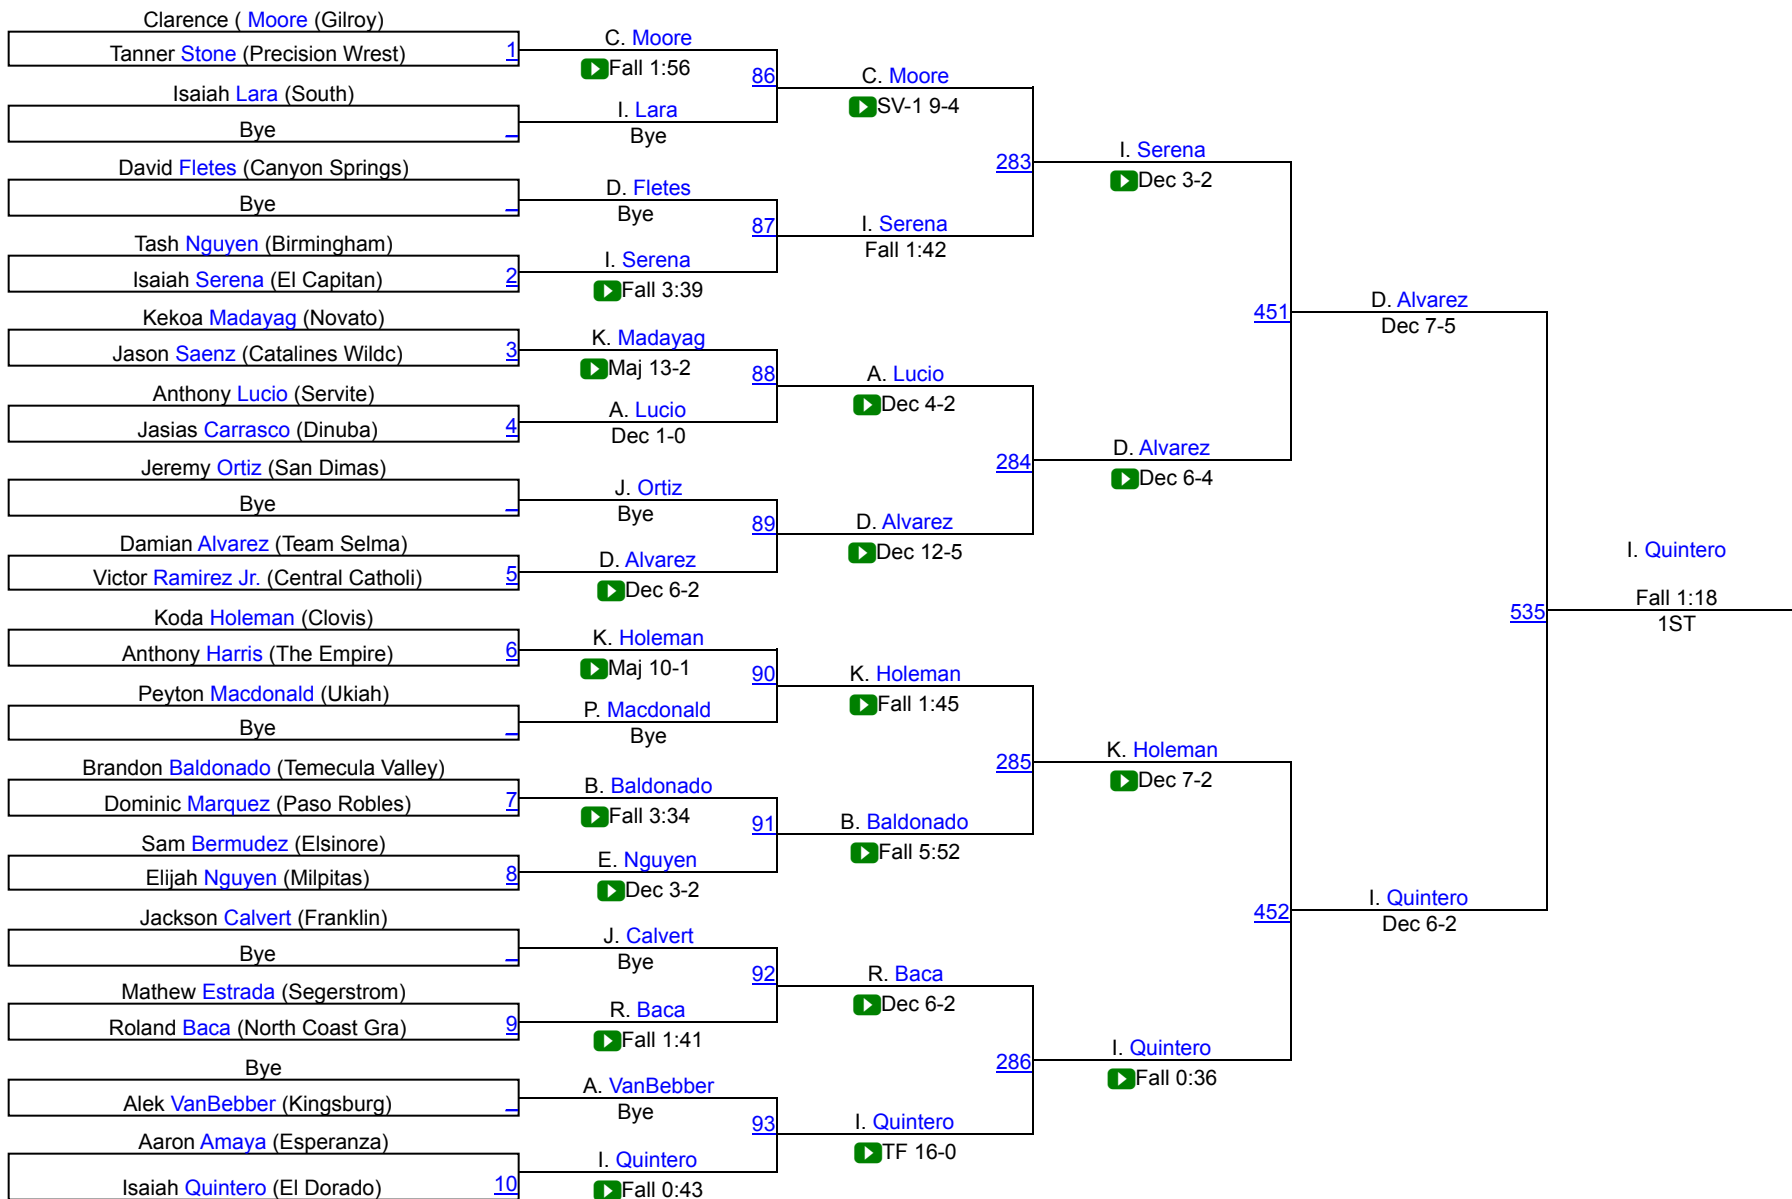

2021 California State Finals Invitational

Boys 108-147lbs 108lbs