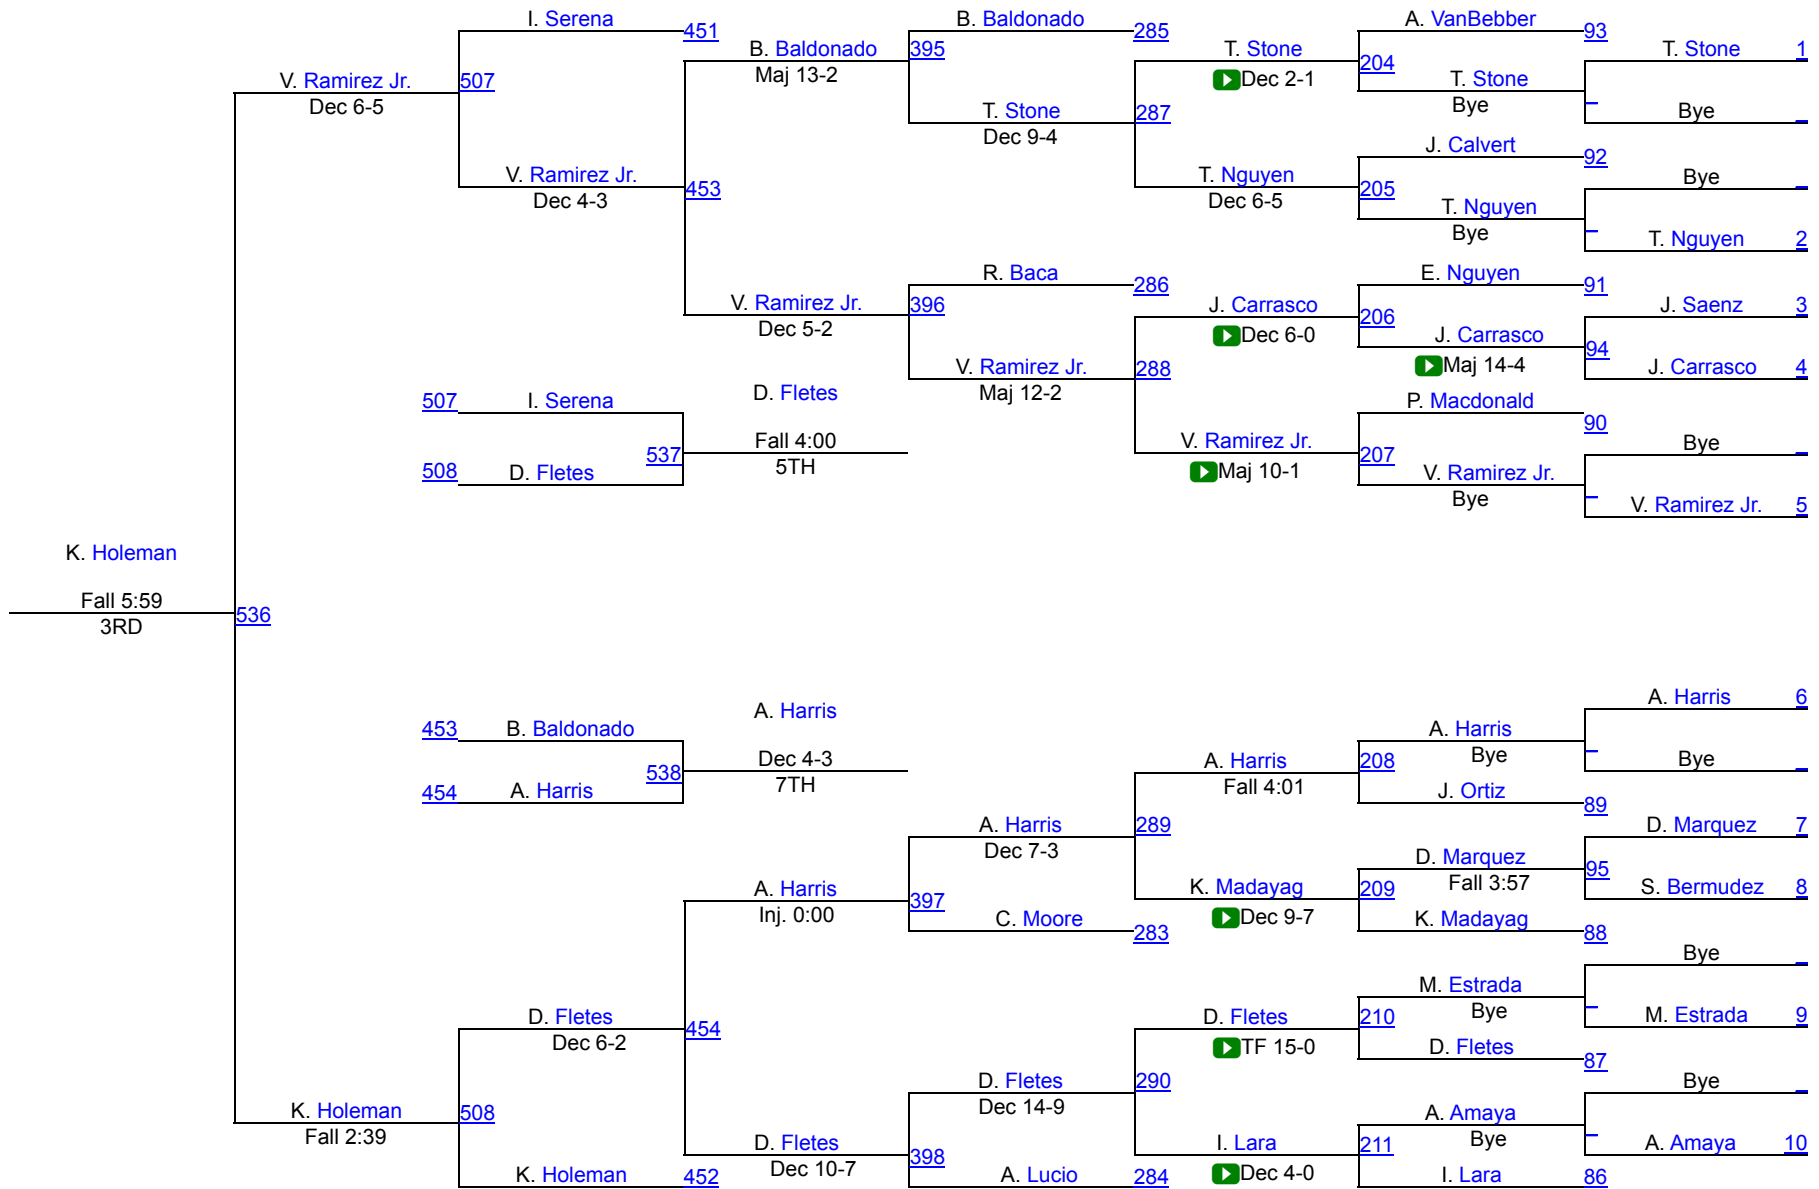

Boys 108-147lbs 108lbs