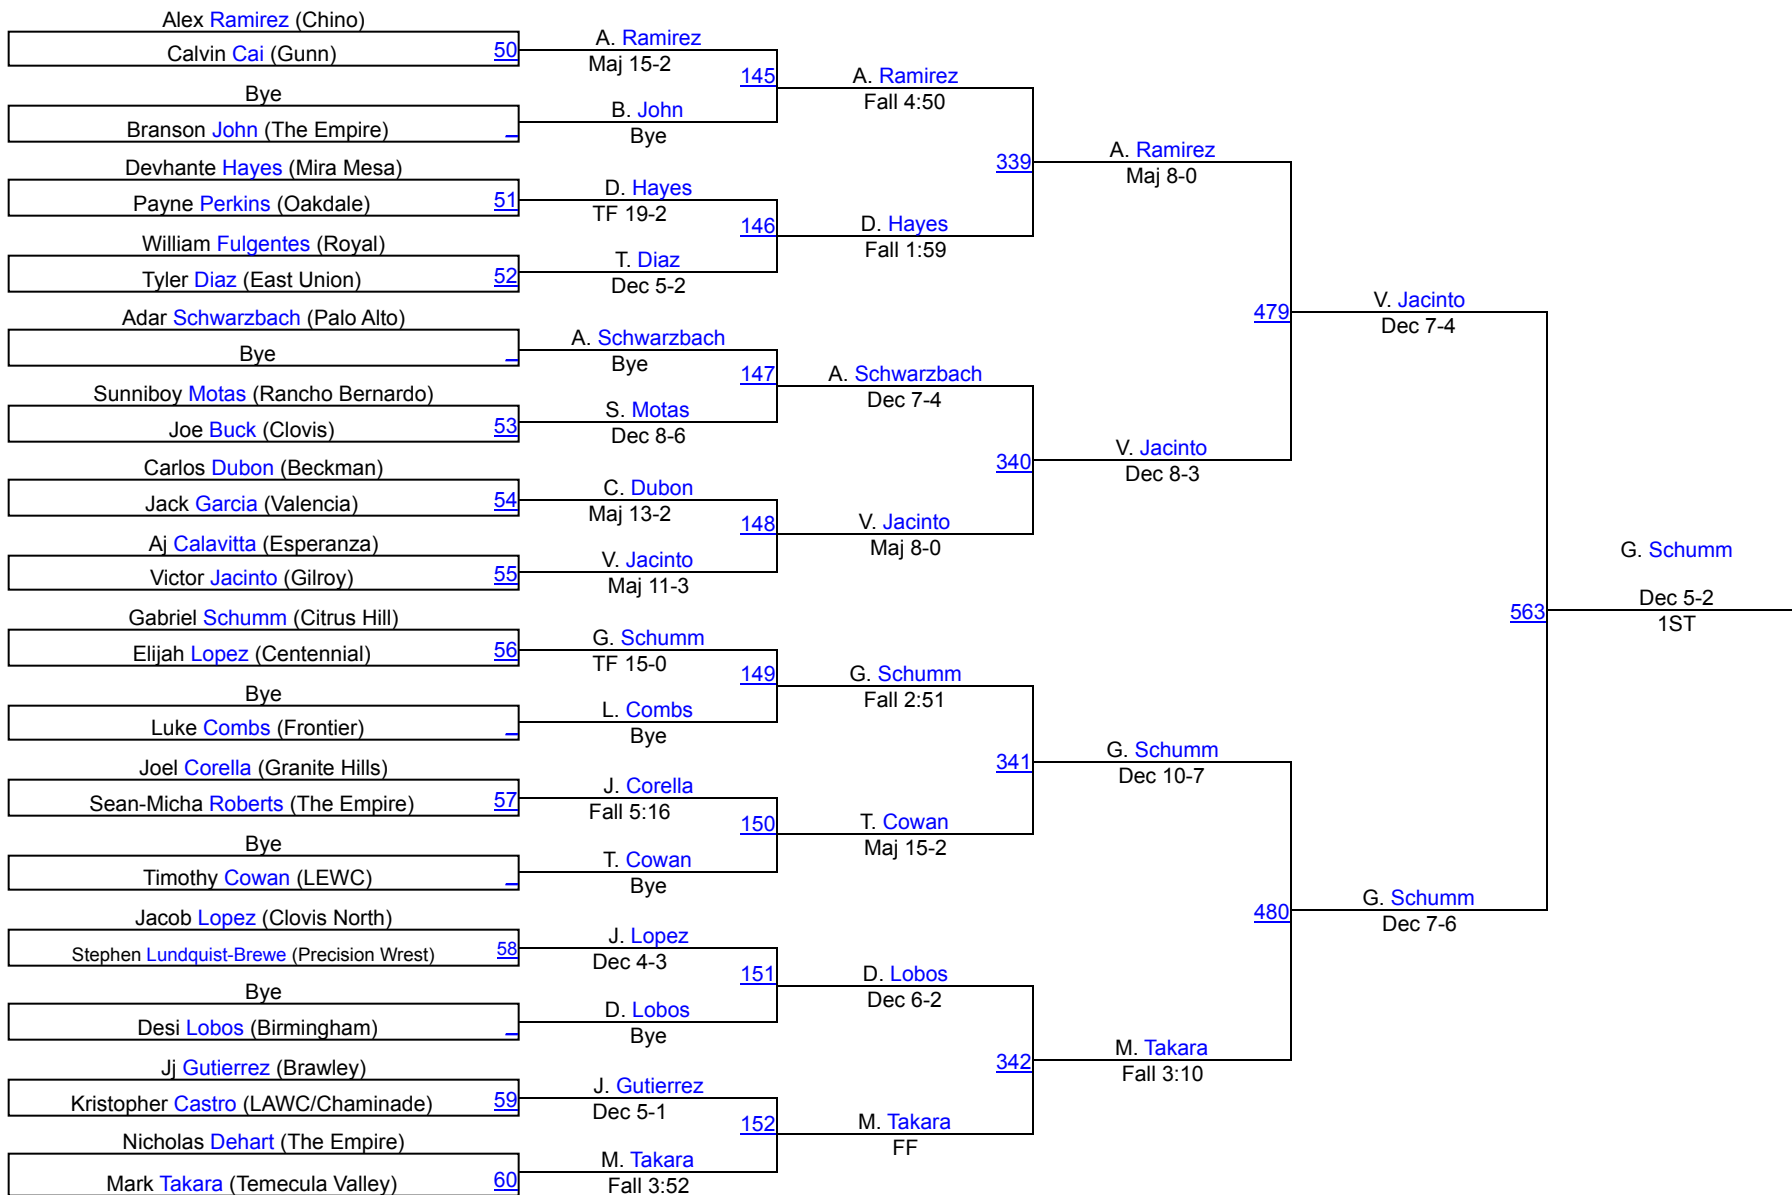

2021 California State Finals Invitational

Boys 154-287lbs 154lbs