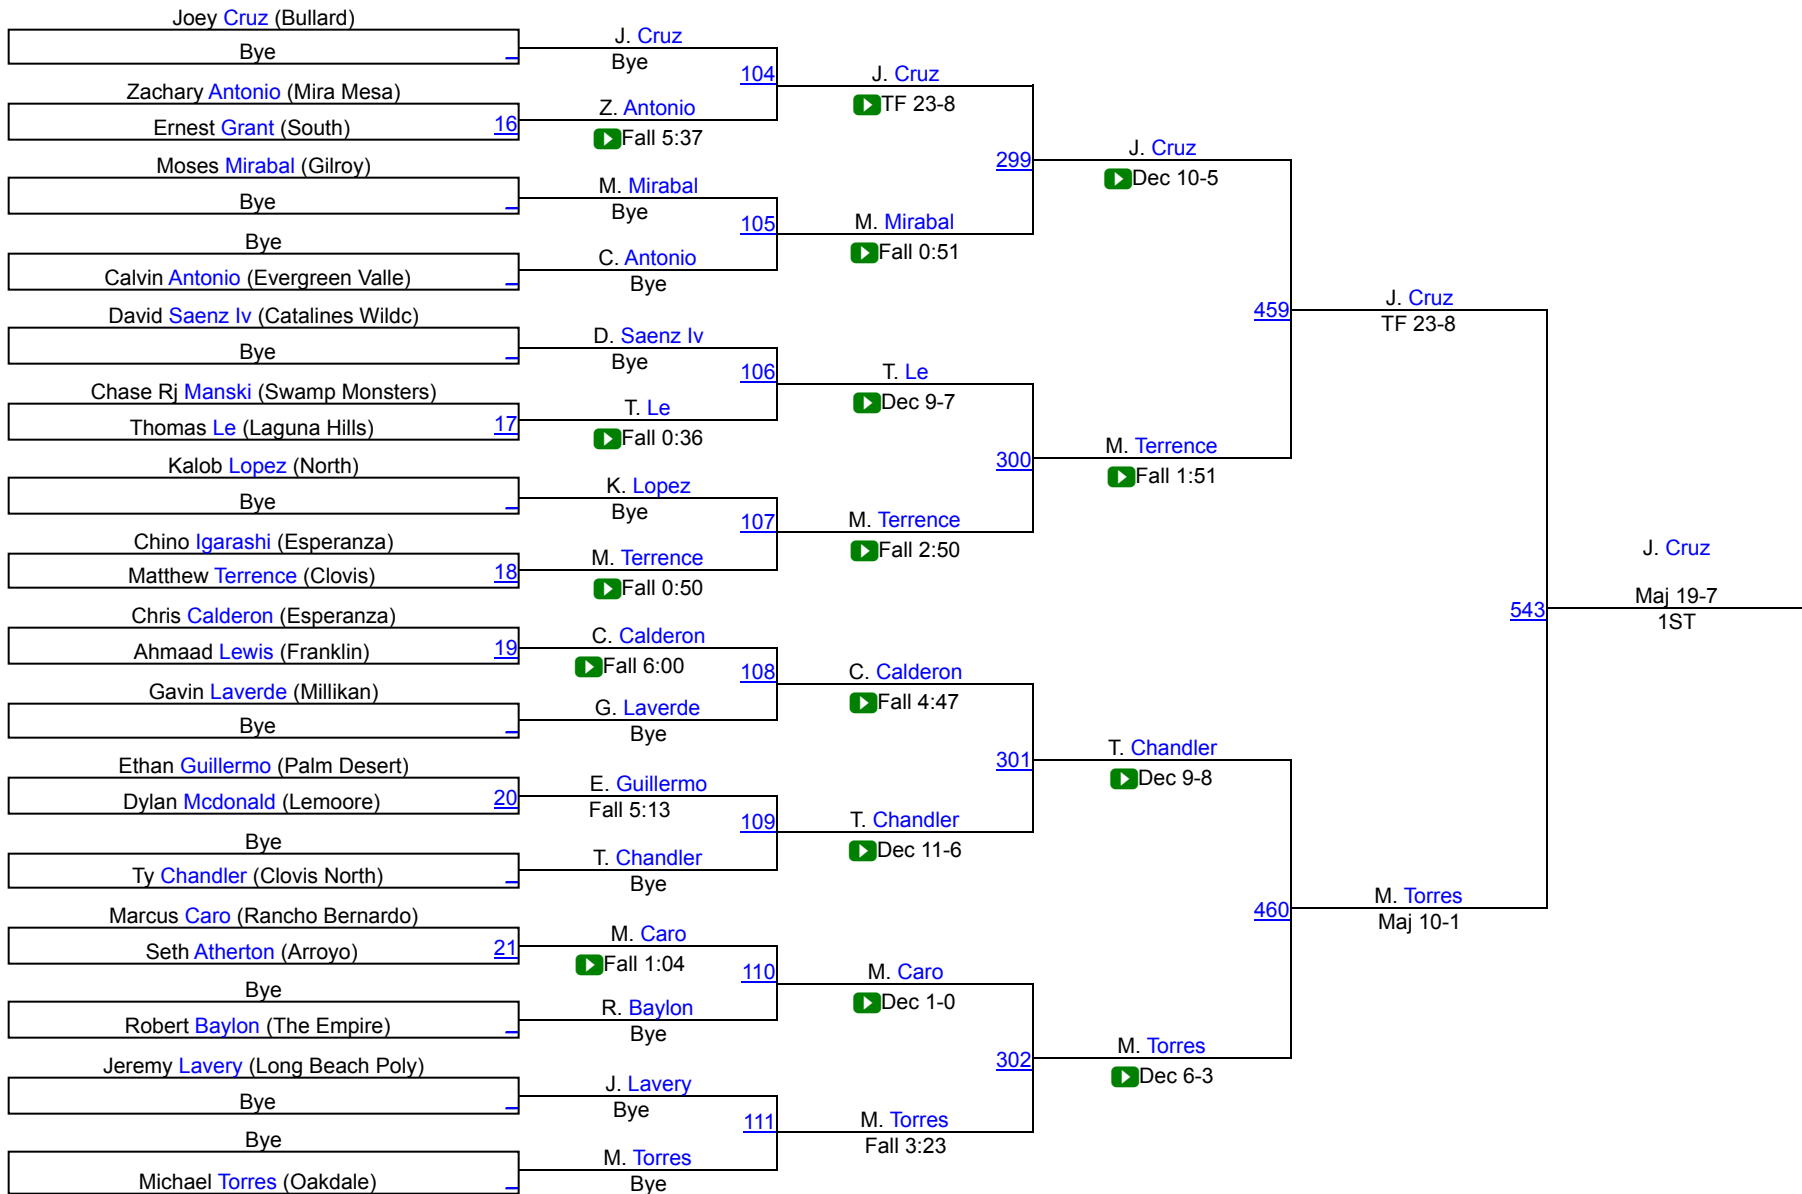

2021 California State Finals Invitational

Boys 108-147lbs 122lbs