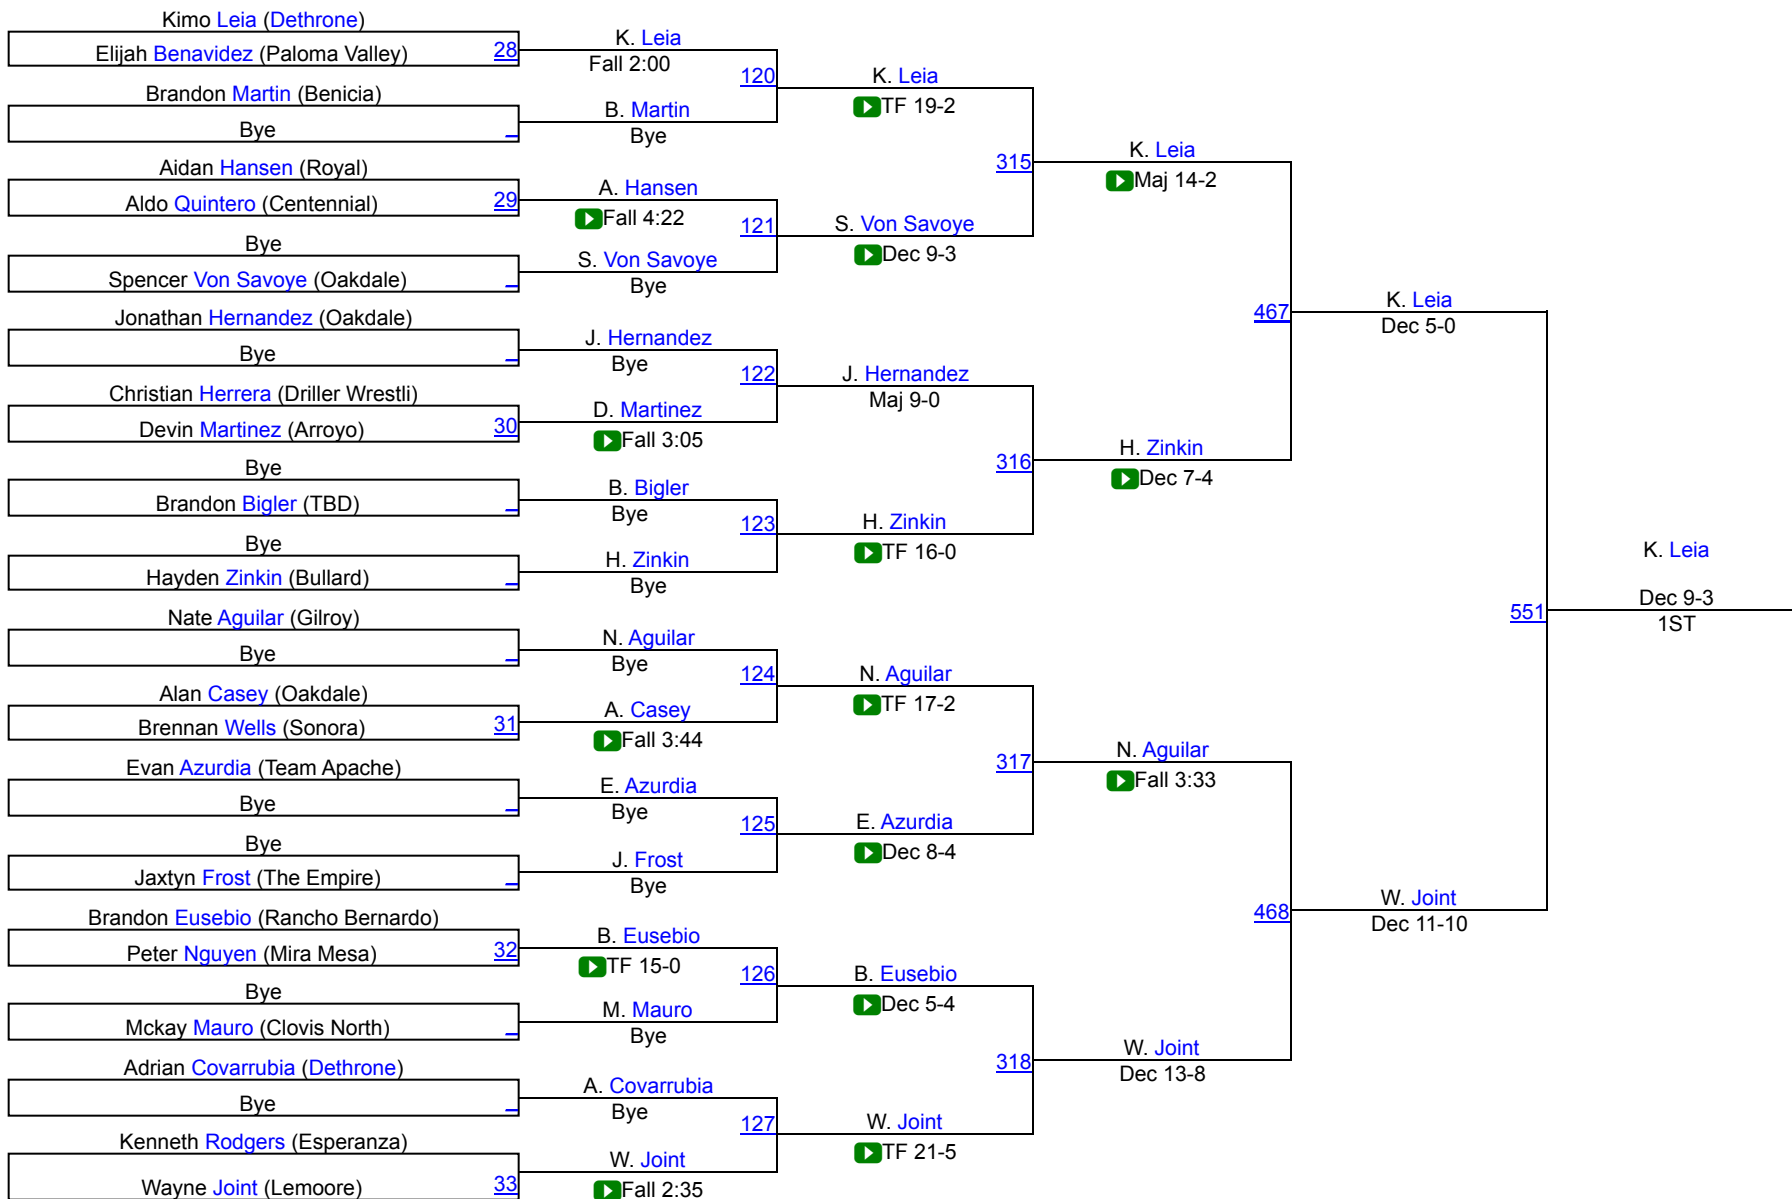

2021 California State Finals Invitational

Boys 108-147lbs 134lbs