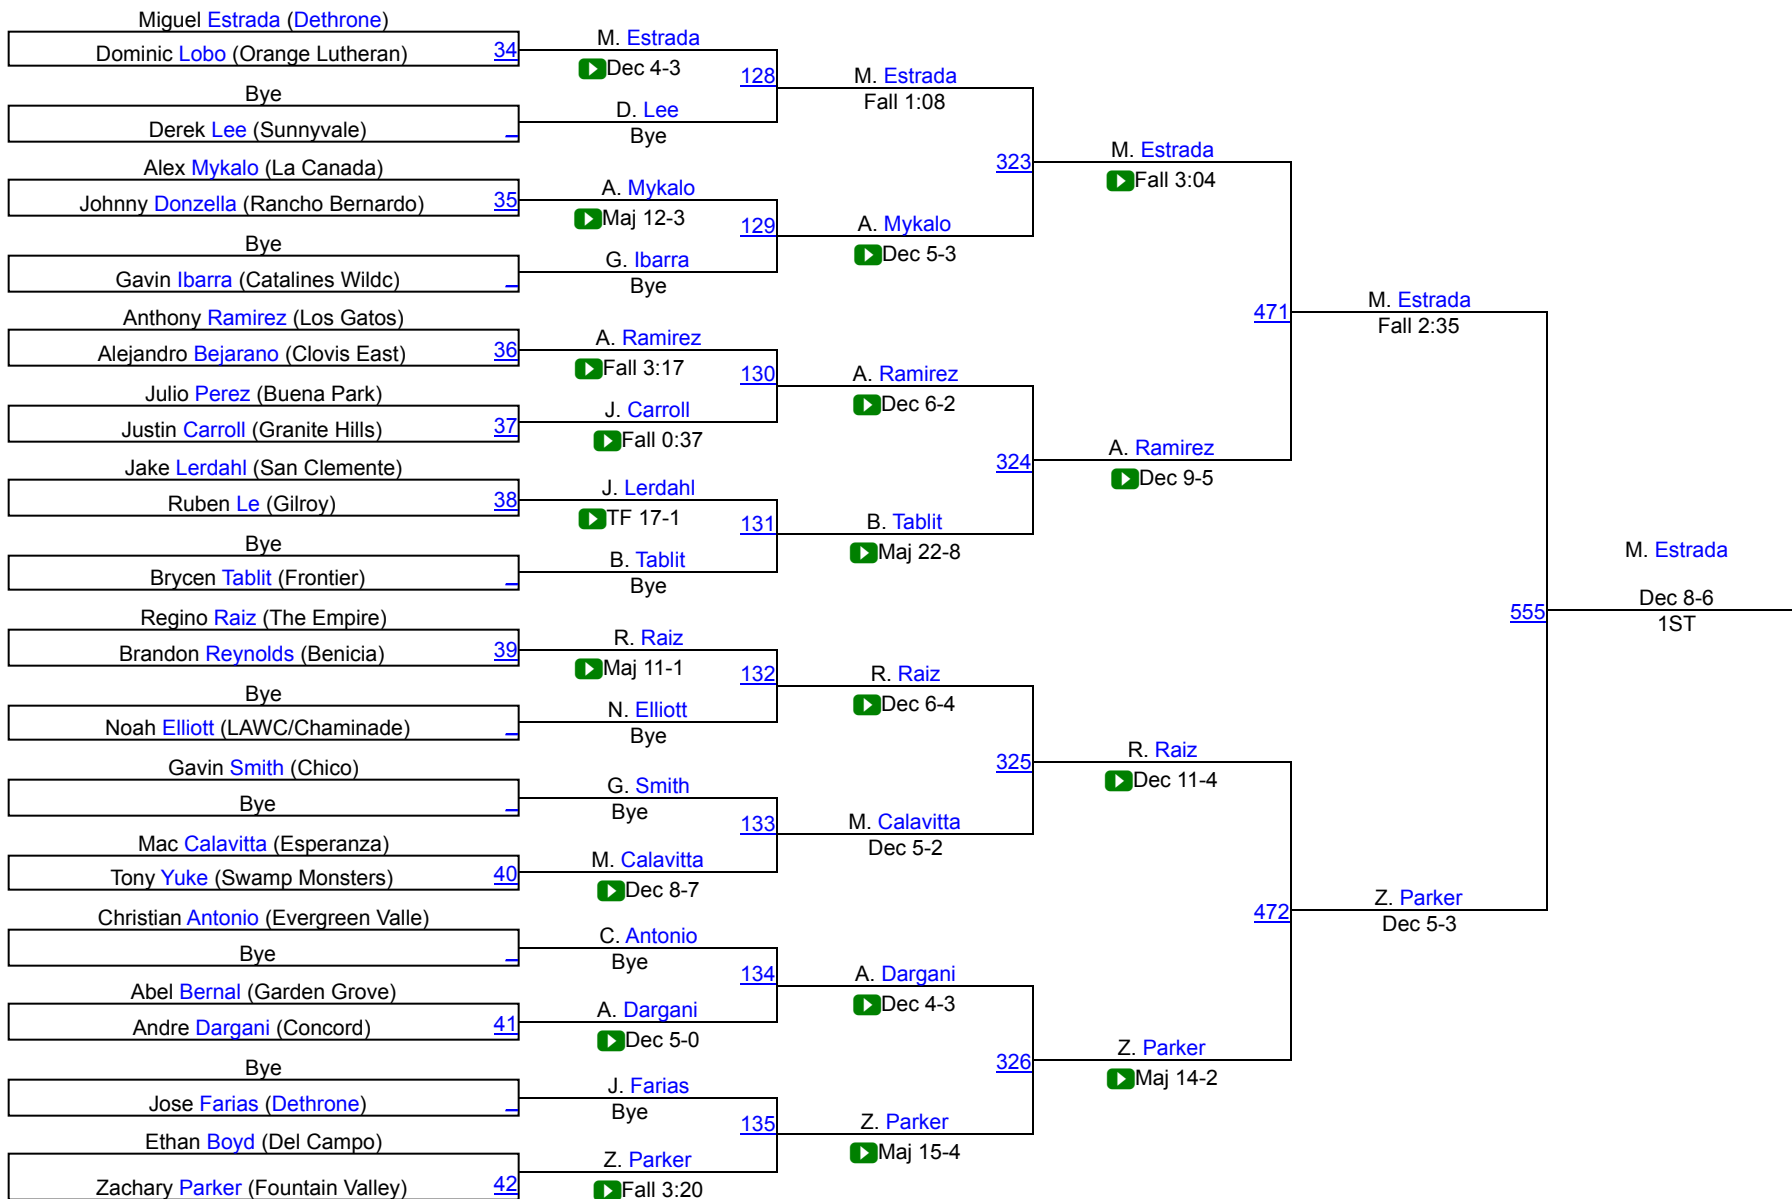

2021 California State Finals Invitational

Boys 108-147lbs 140lbs