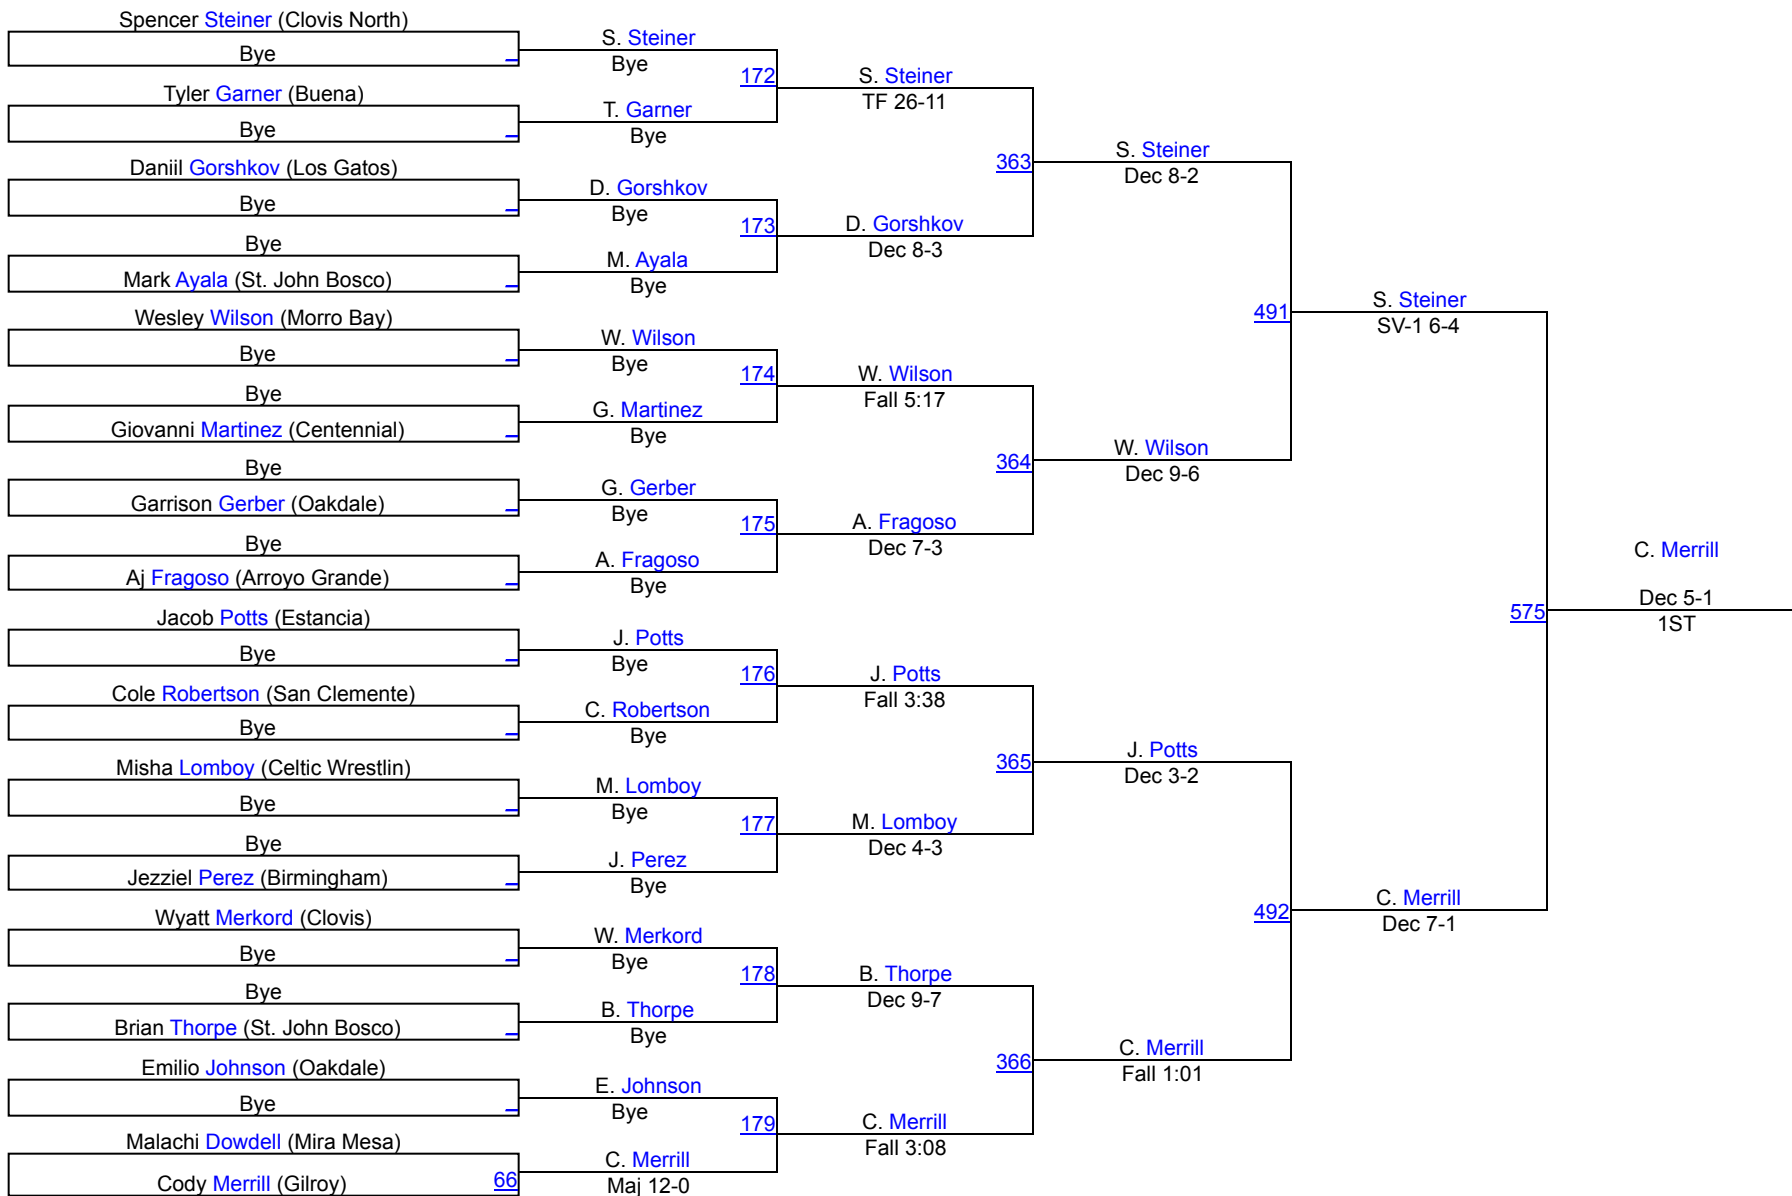

2021 California State Finals Invitational

Boys 154-287lbs 184lbs