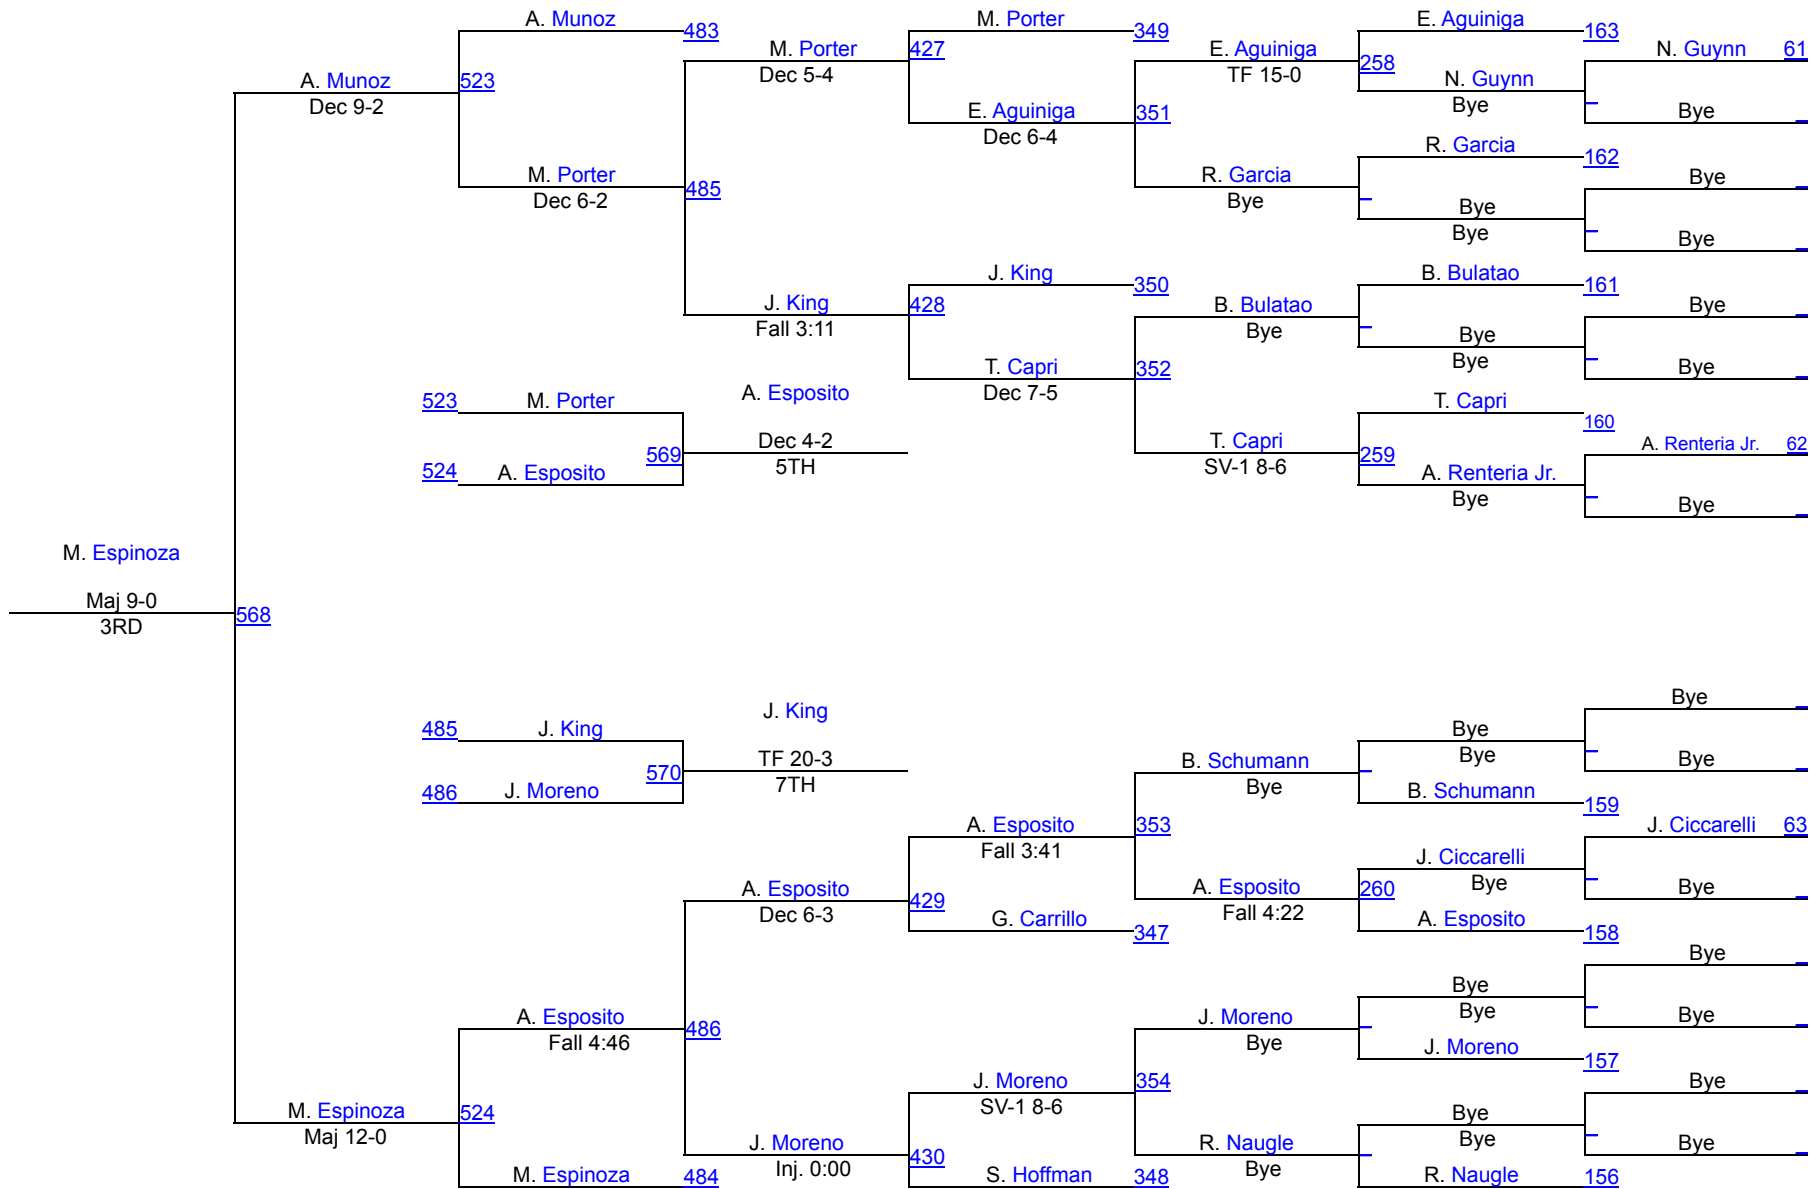

Boys 154-287lbs 162lbs