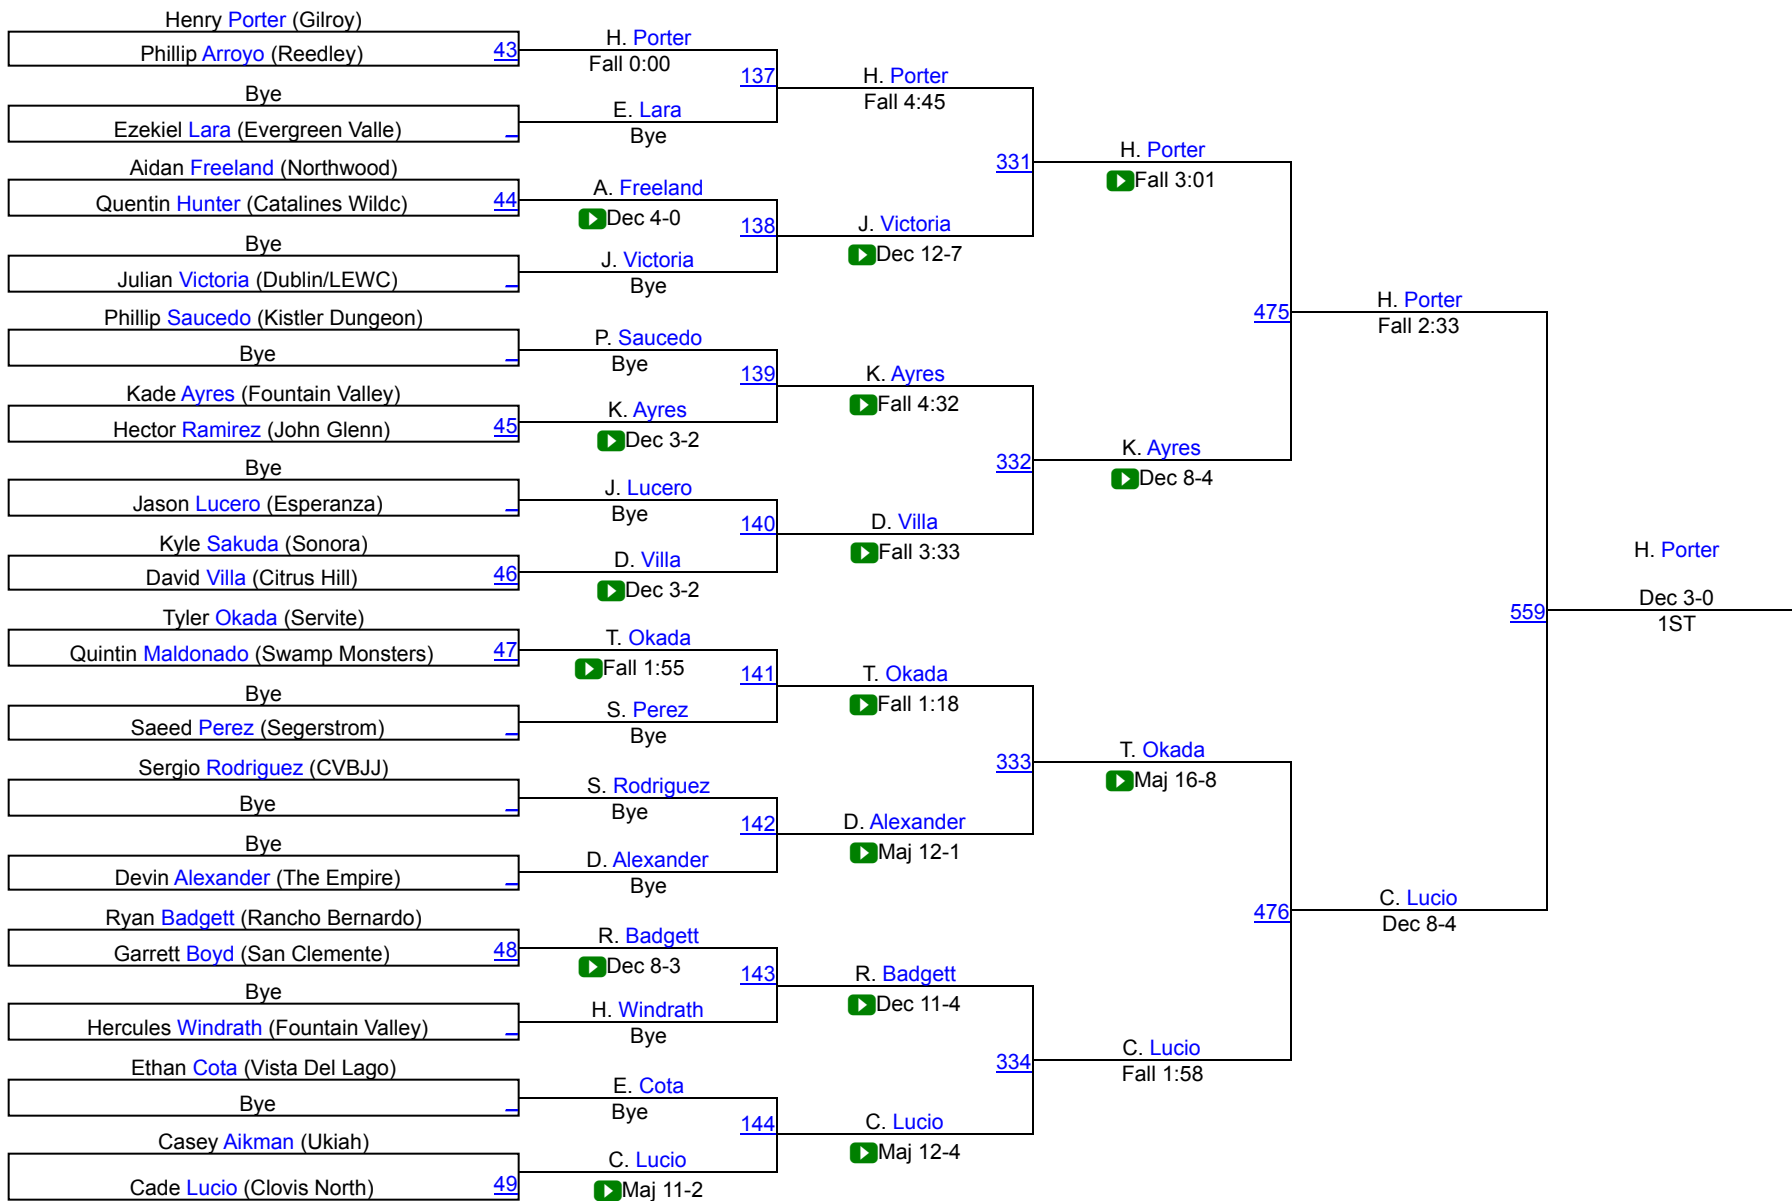

2021 California State Finals Invitational

Boys 108-147lbs 147lbs