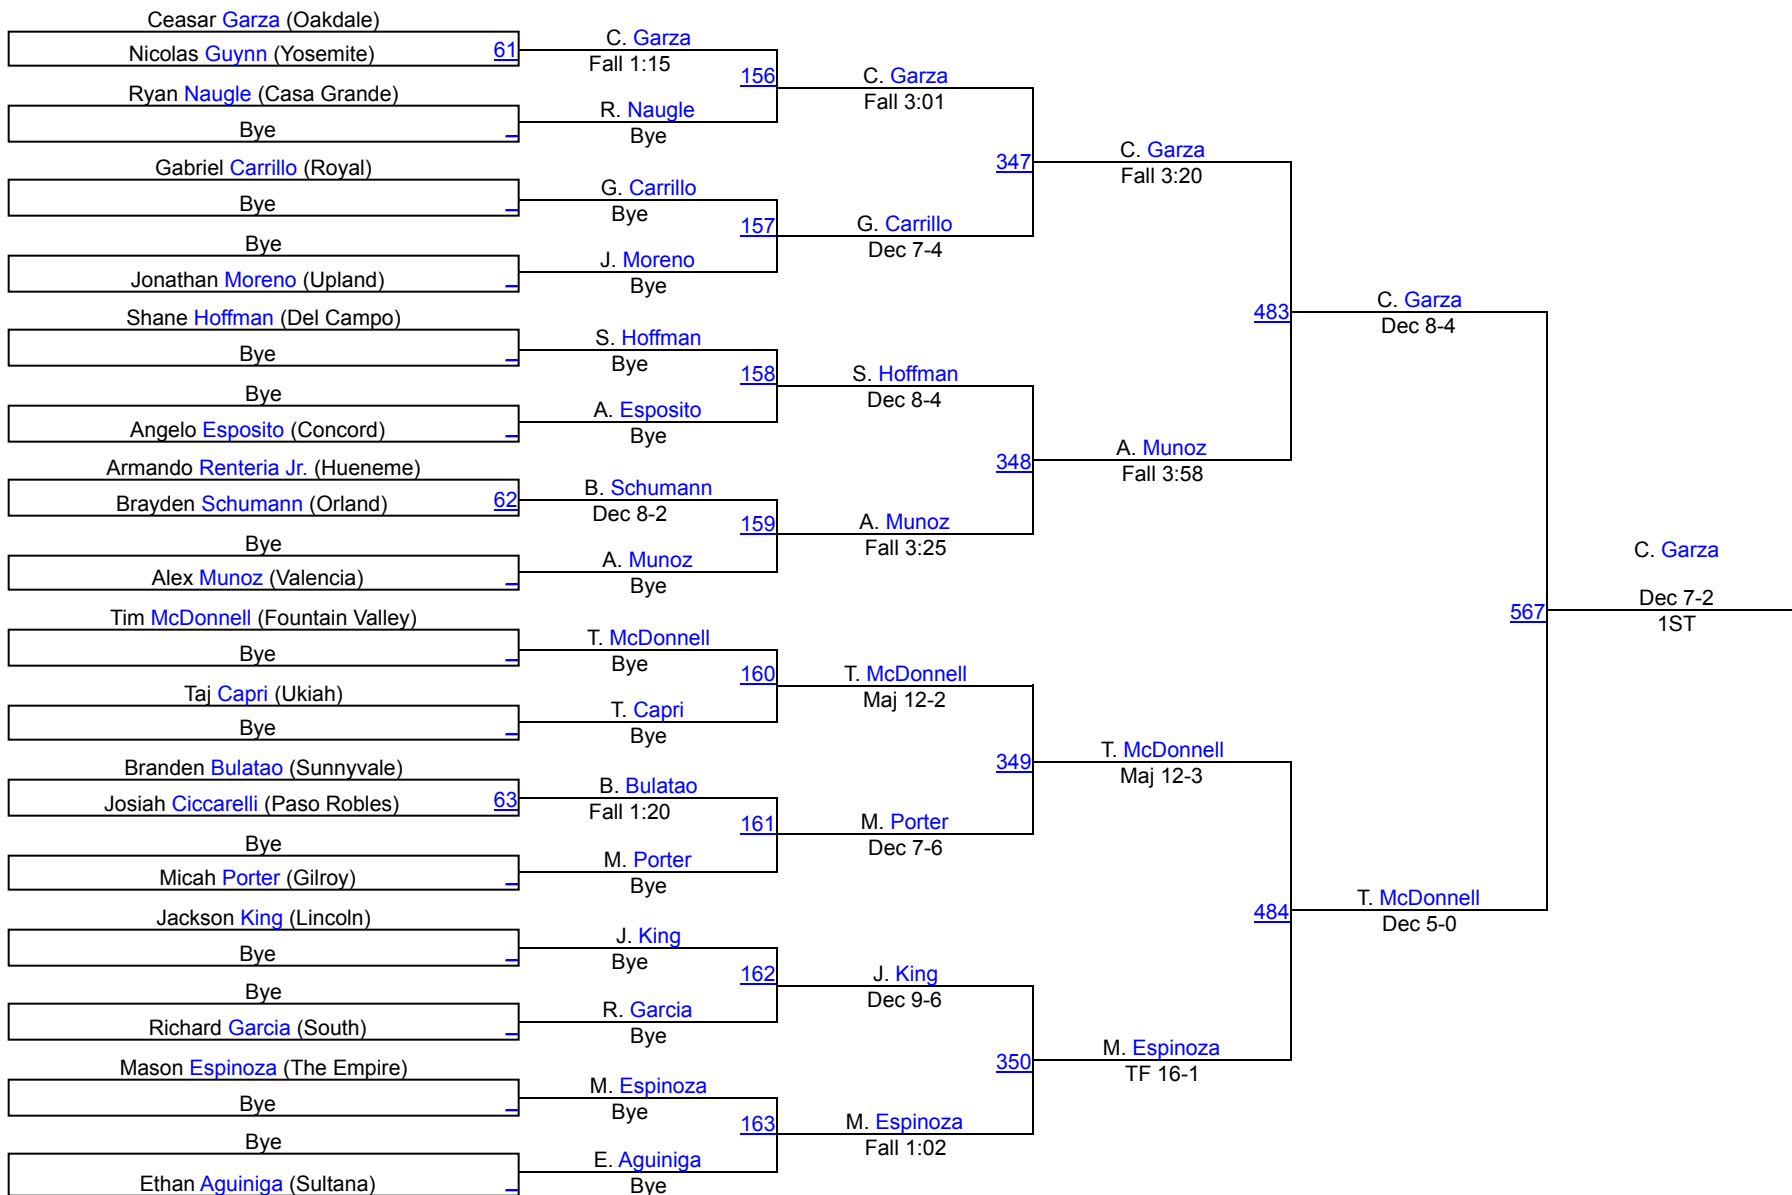

2021 California State Finals Invitational

Boys 154-287lbs 162lbs