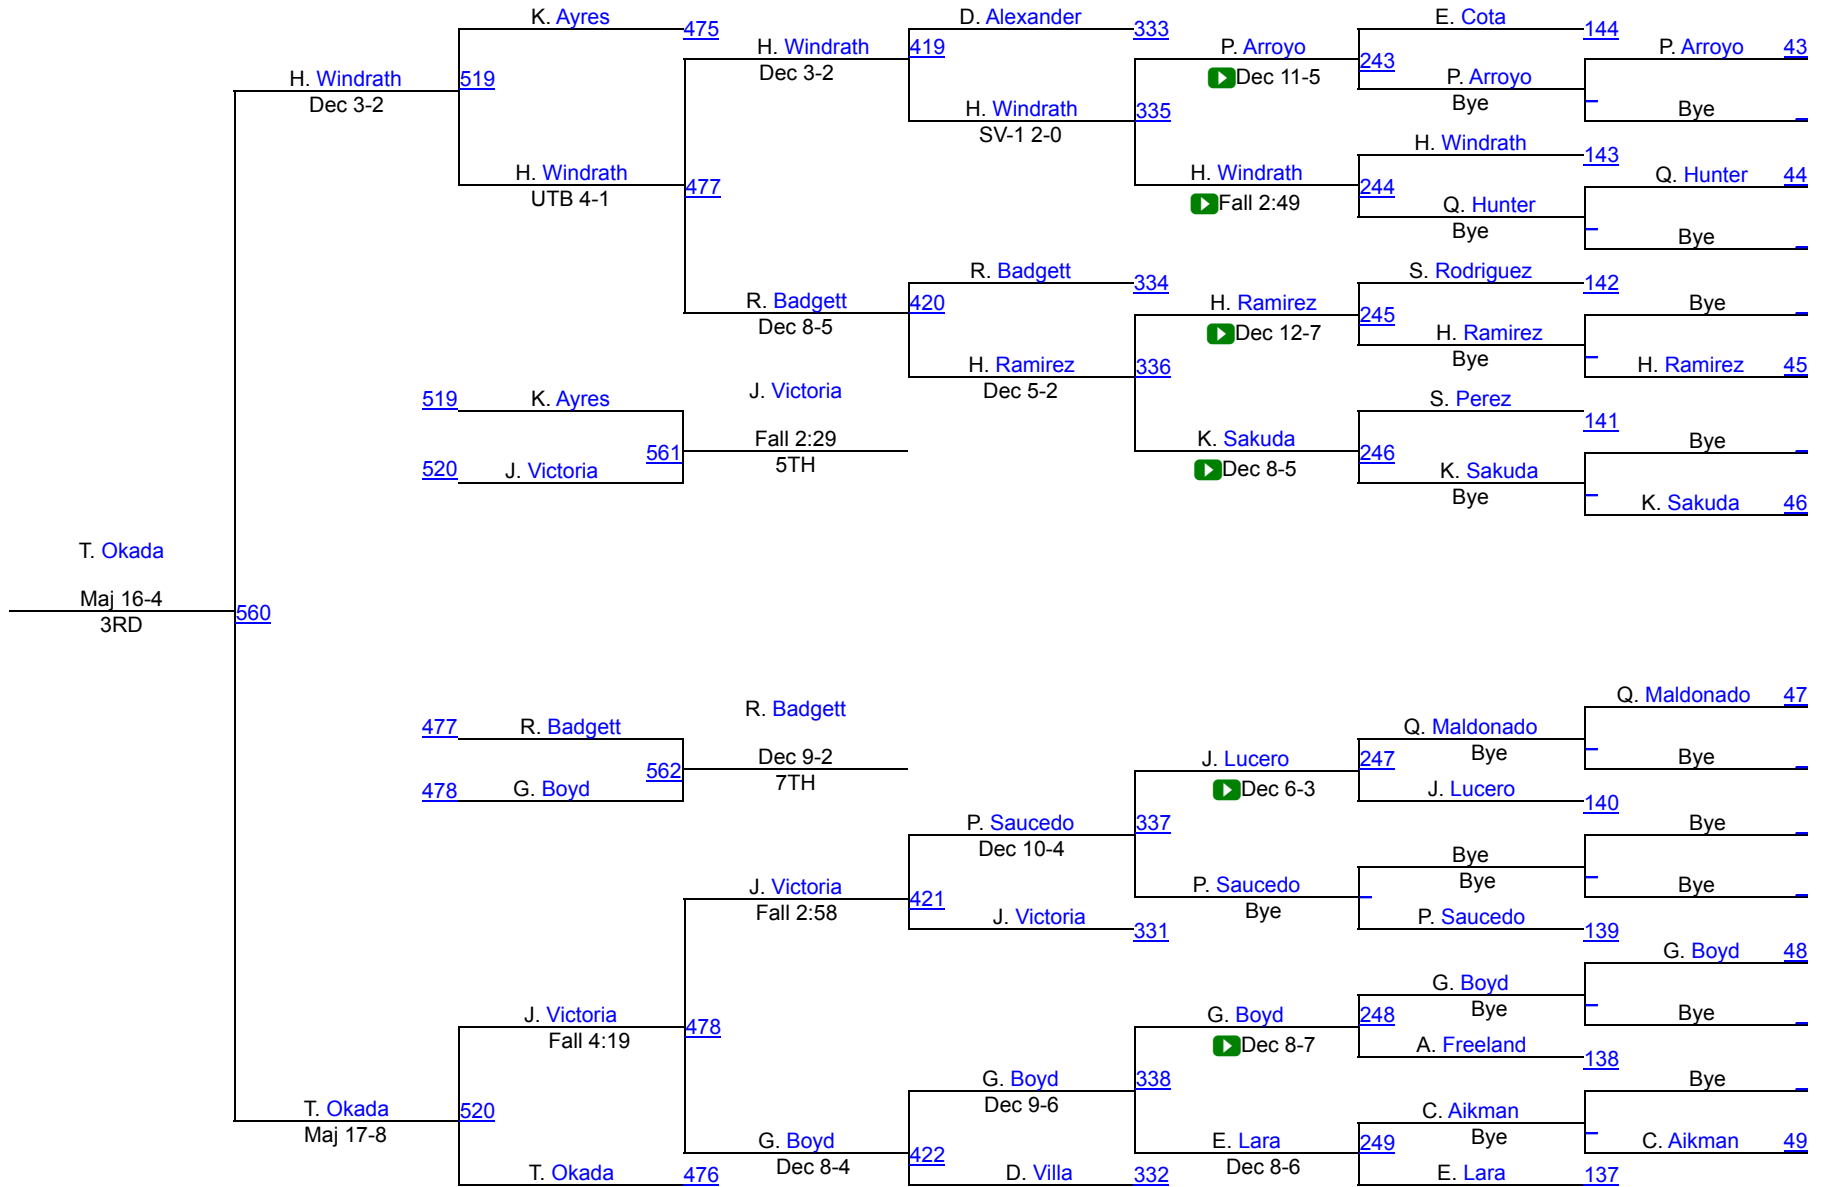

Boys 108-147lbs 147lbs