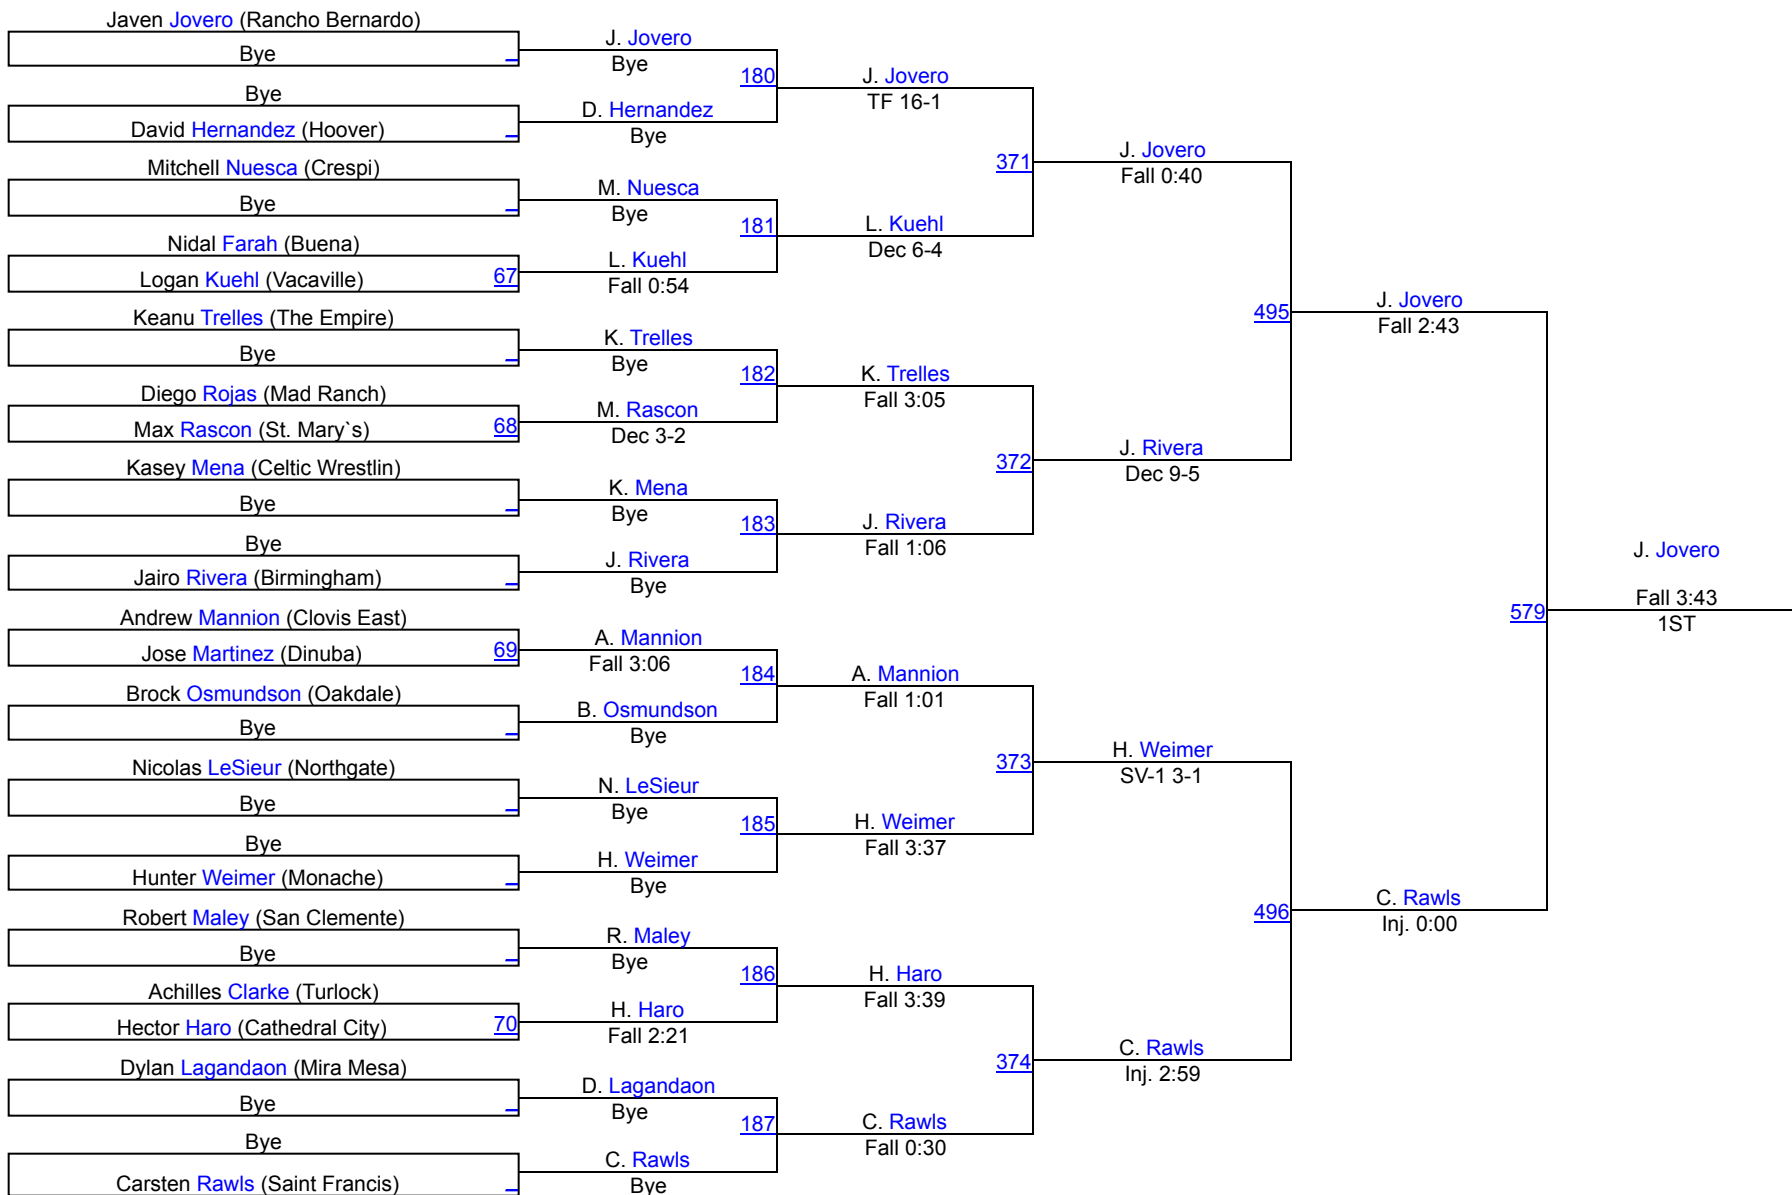

2021 California State Finals Invitational

Boys 154-287lbs 197lbs