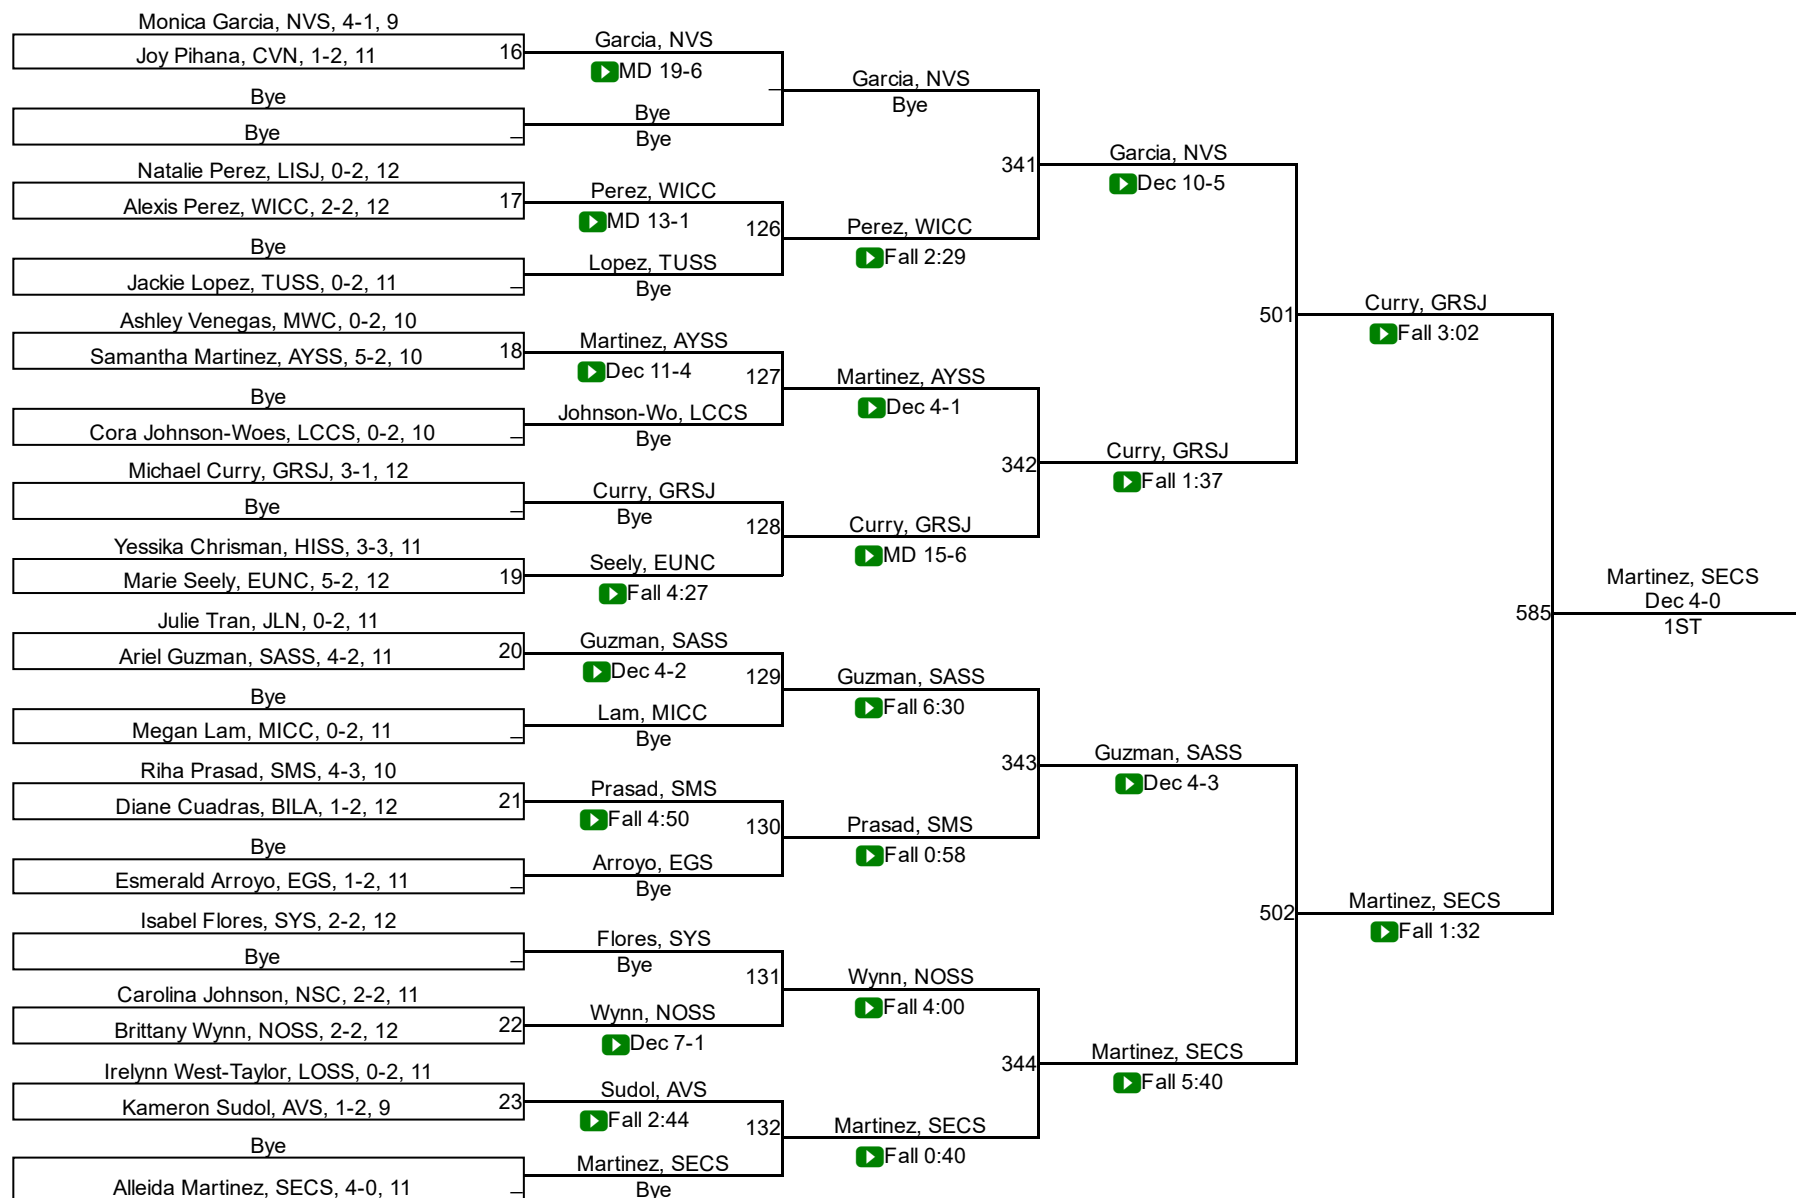

2017 CA High School Girls State Finals

101

2017 CA High School Girls State Finals

106

106

2017 CA High School Girls State Finals

111

2017 CA High School Girls State Finals