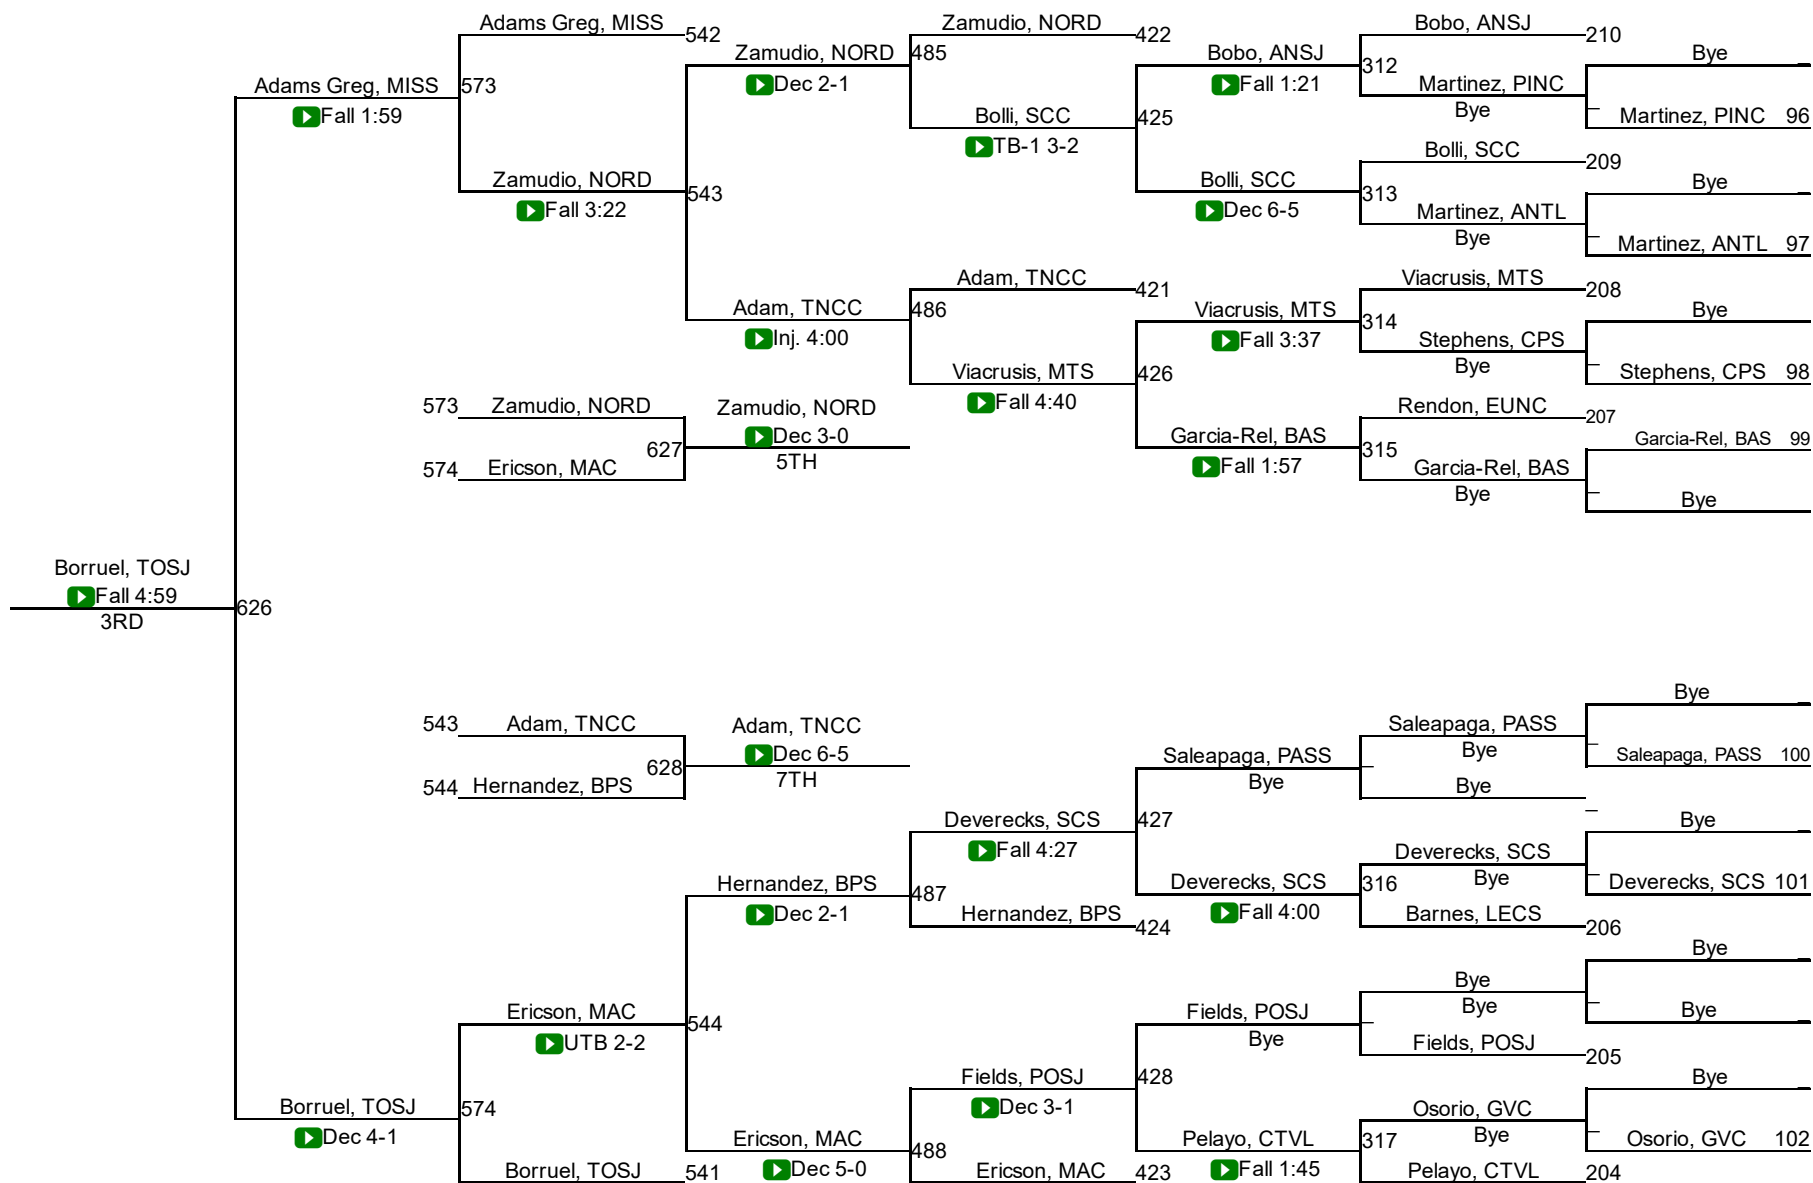

170

170

2017 CA High School Girls State Finals

189

189

2017 CA High School Girls State Finals

235

235