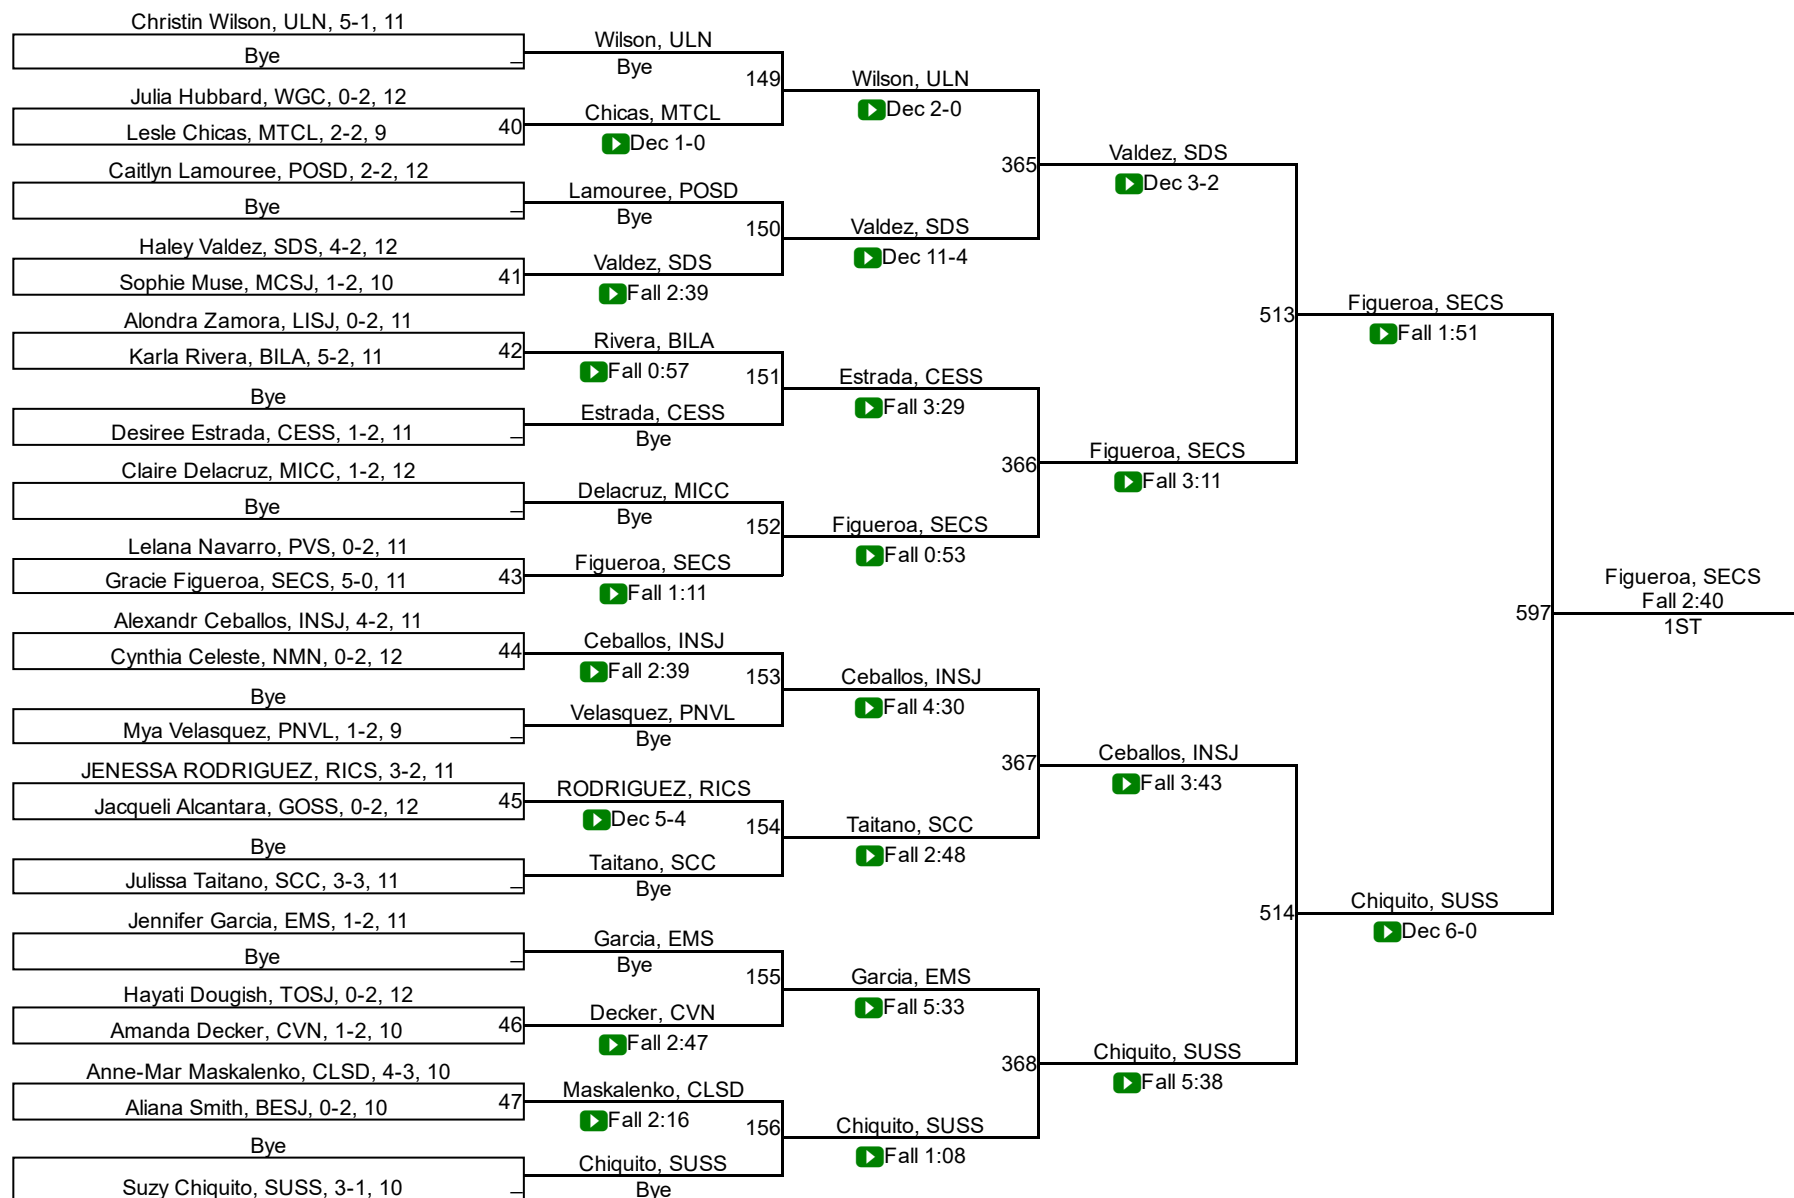

116

116

2017 CA High School Girls State Finals

121

121

2017 CA High School Girls State Finals

126

126