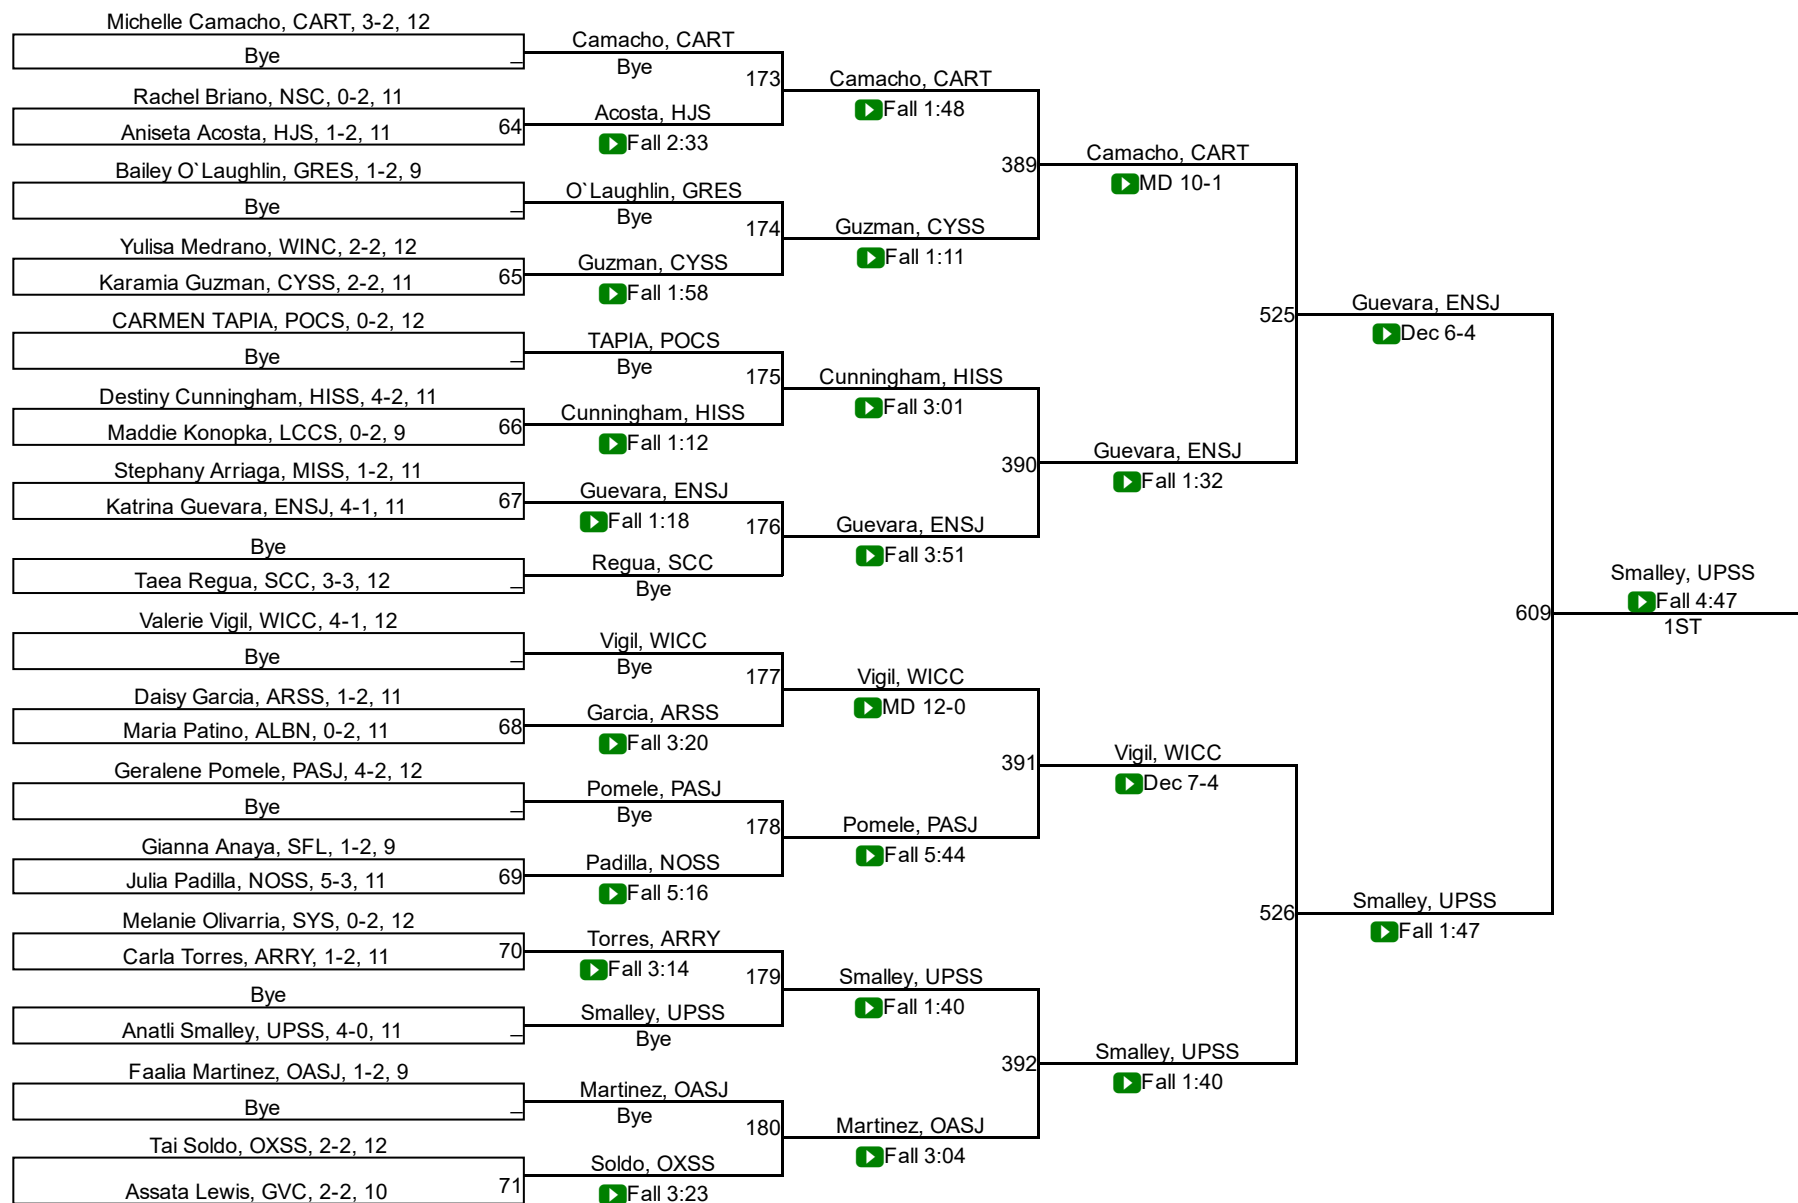

2017 CA High School Girls State Finals

131

131

2017 CA High School Girls State Finals

137

137

2017 CA High School Girls State Finals

143