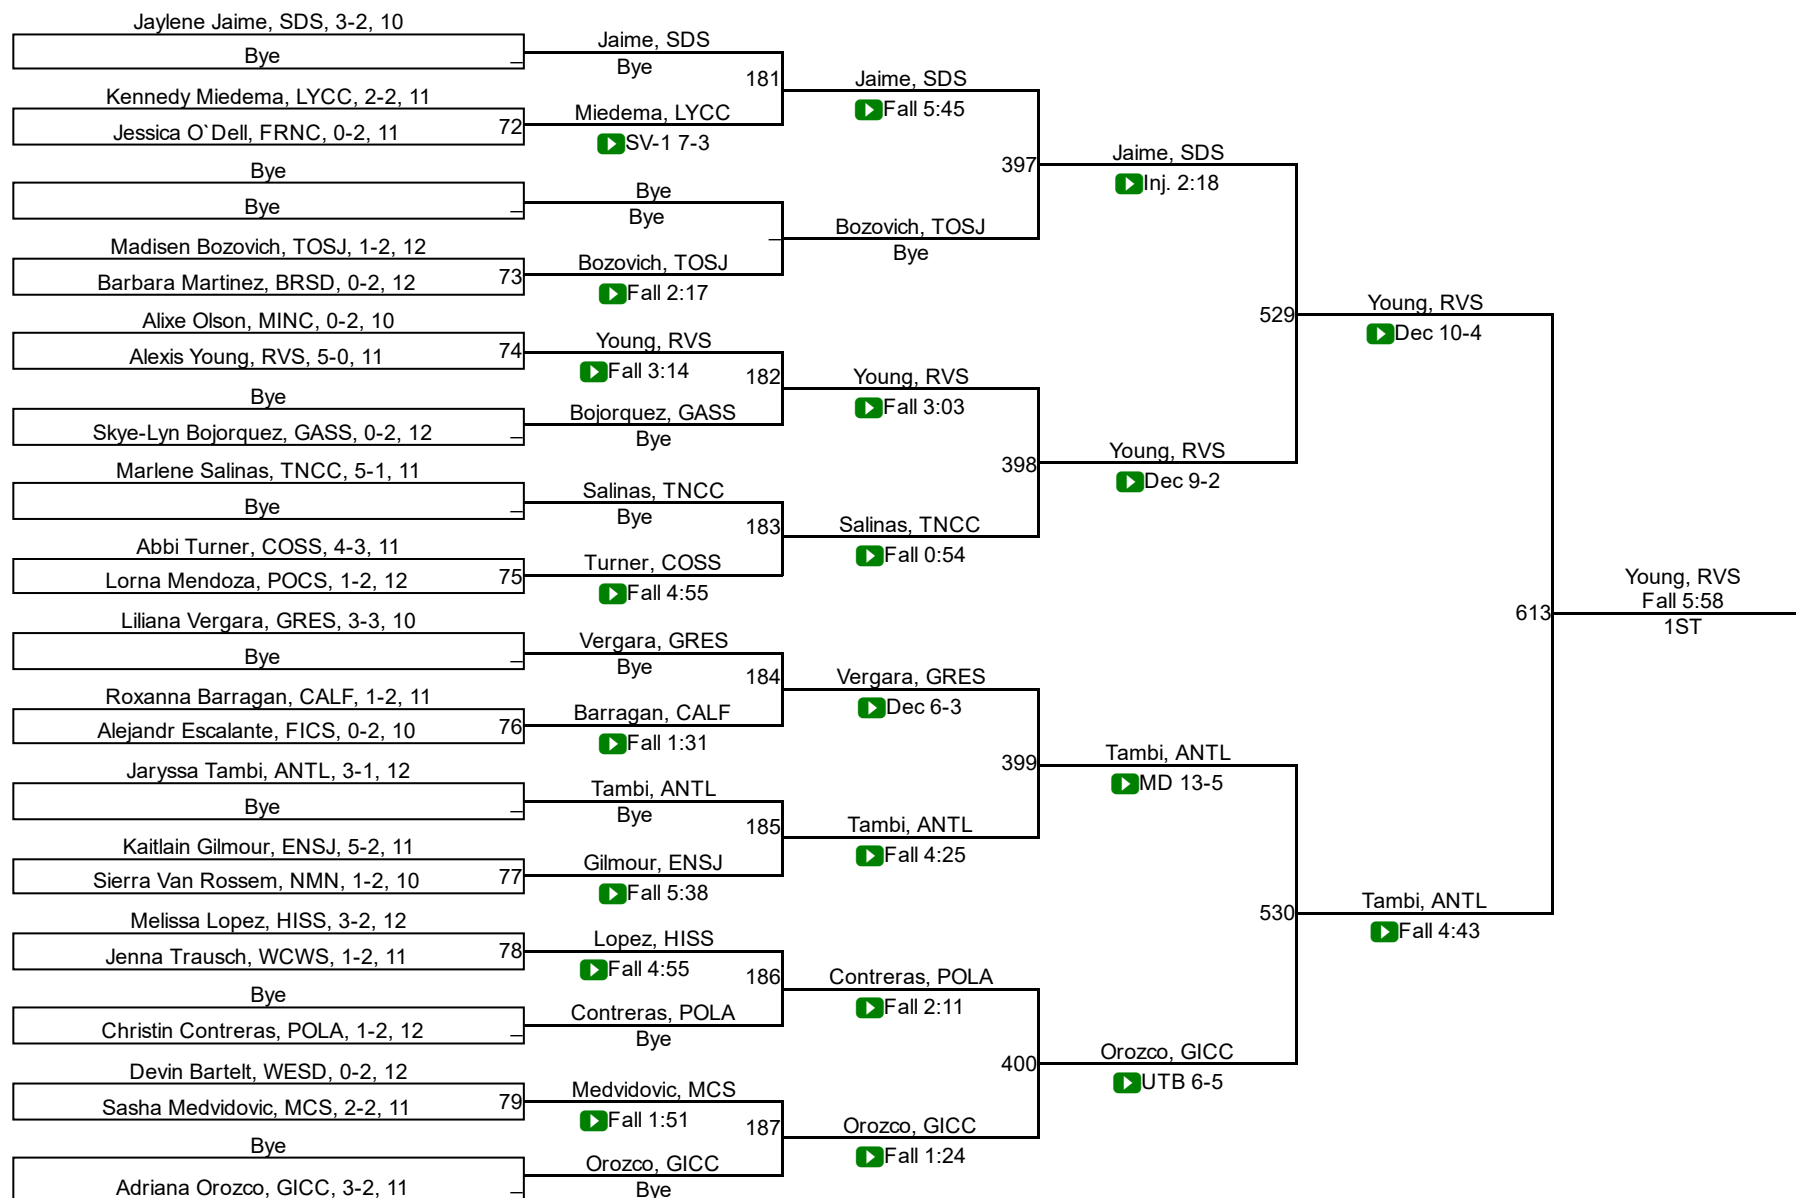

2017 CA High School Girls State Finals

150