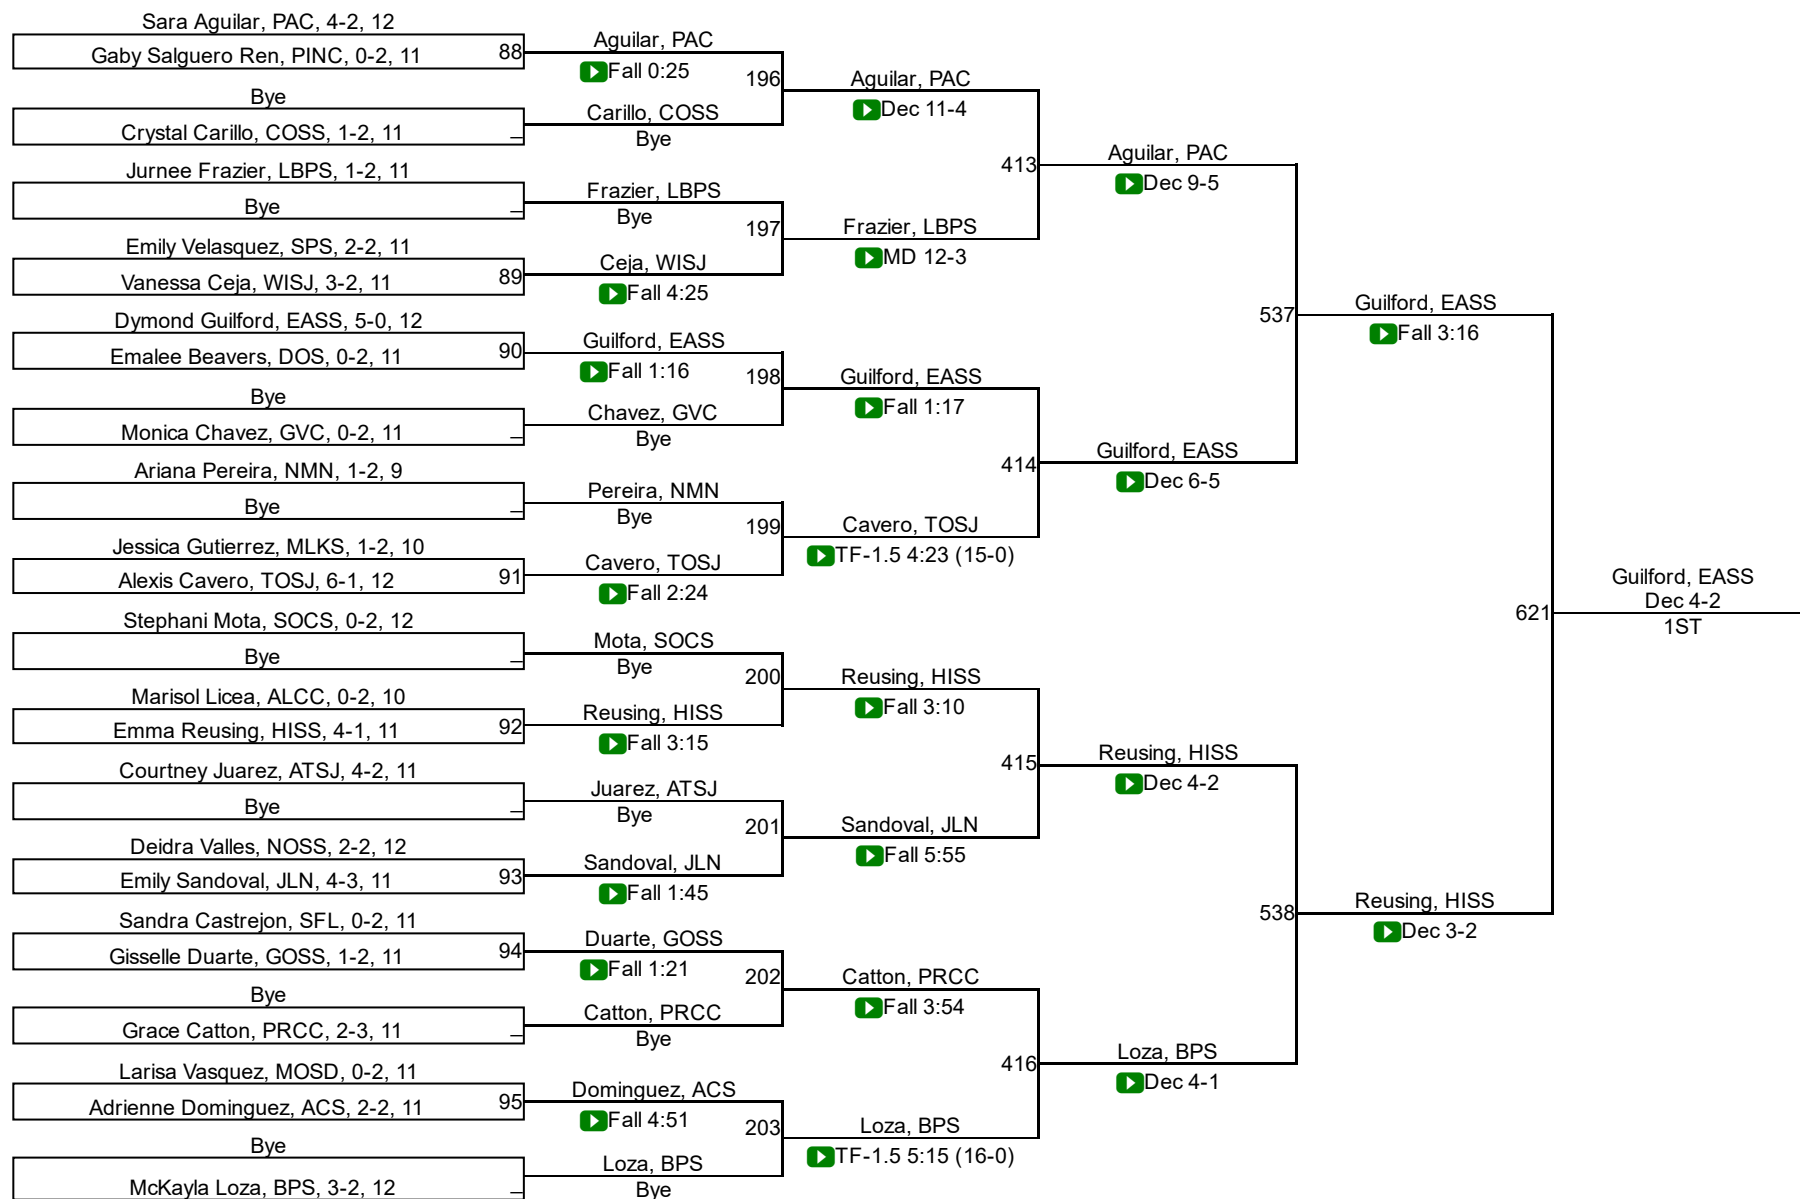

2017 CA High School Girls State Finals

170