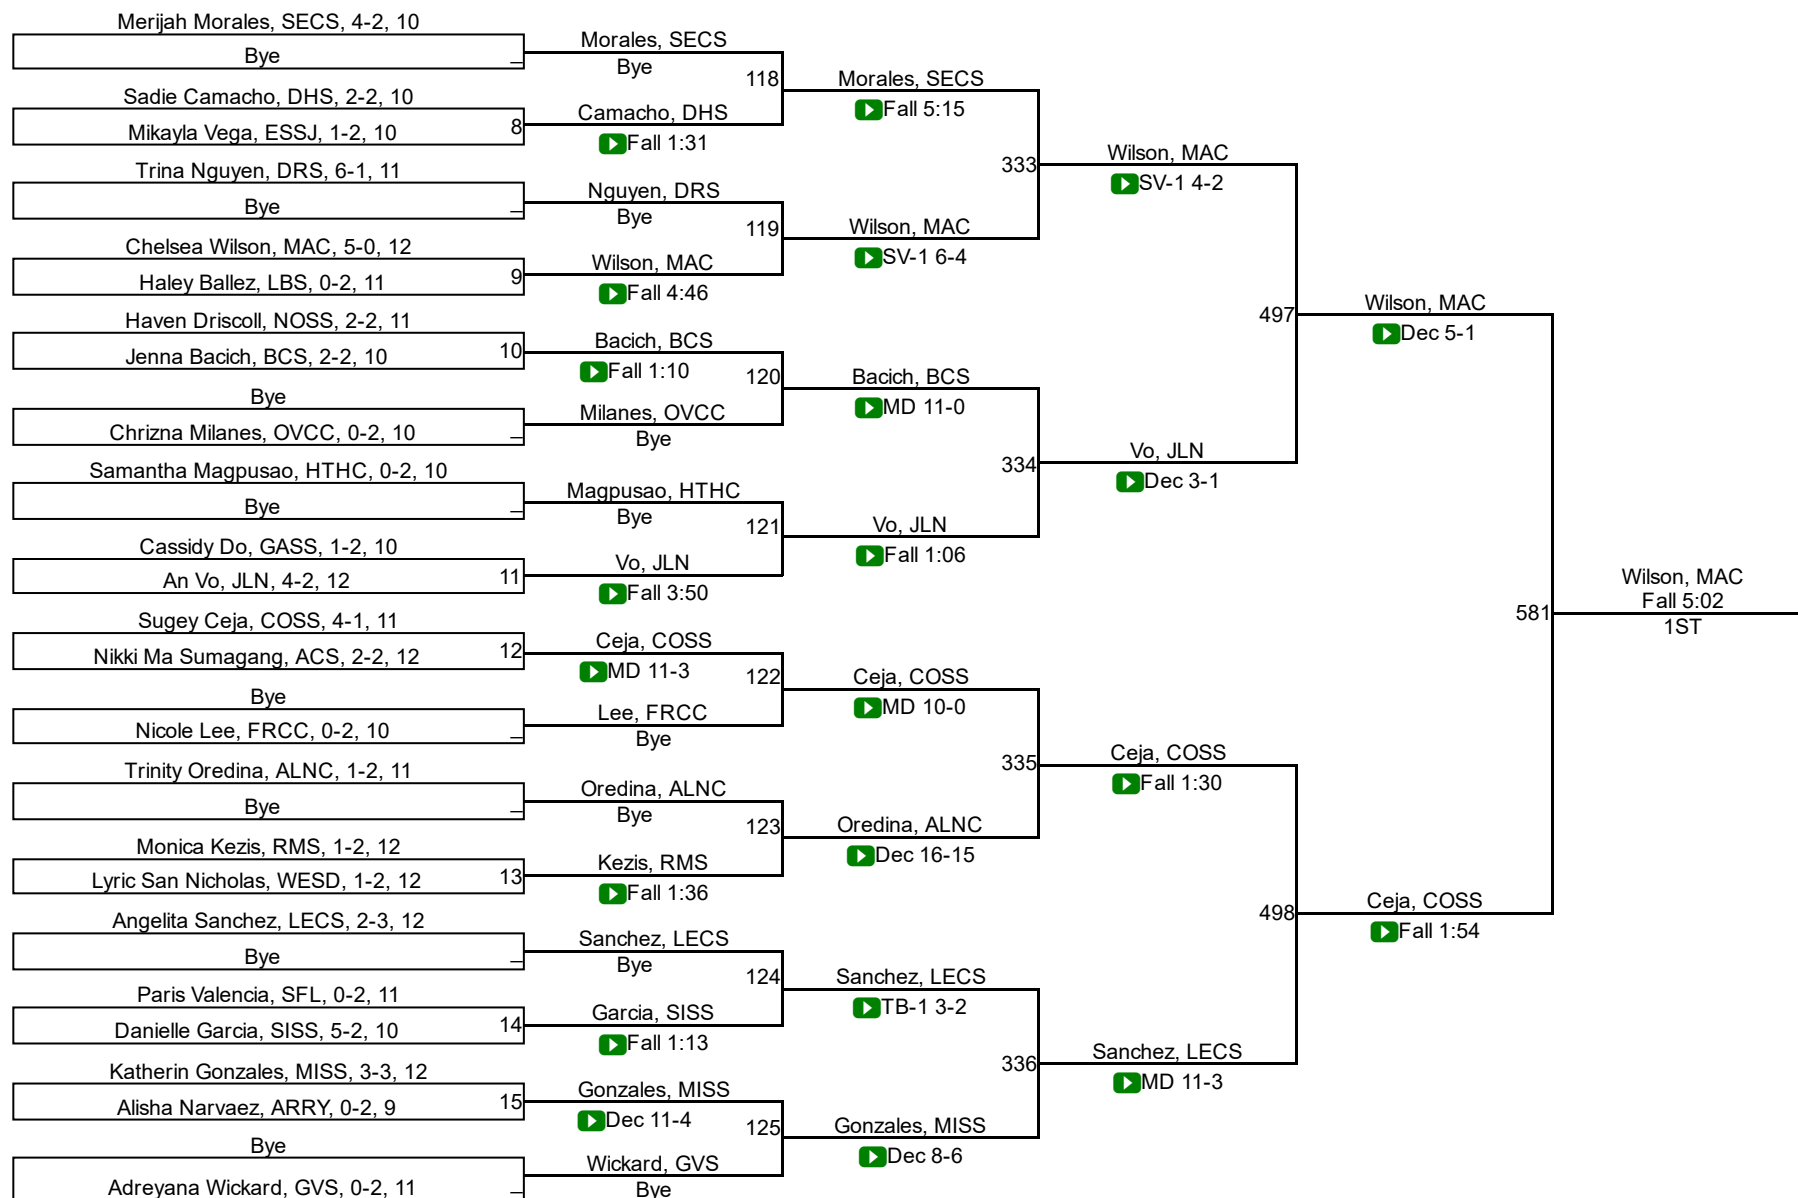

2017 CA High School Girls State Finals

101

2017 CA High School Girls State Finals

106

106

2017 CA High School Girls State Finals

111

2017 CA High School Girls State Finals