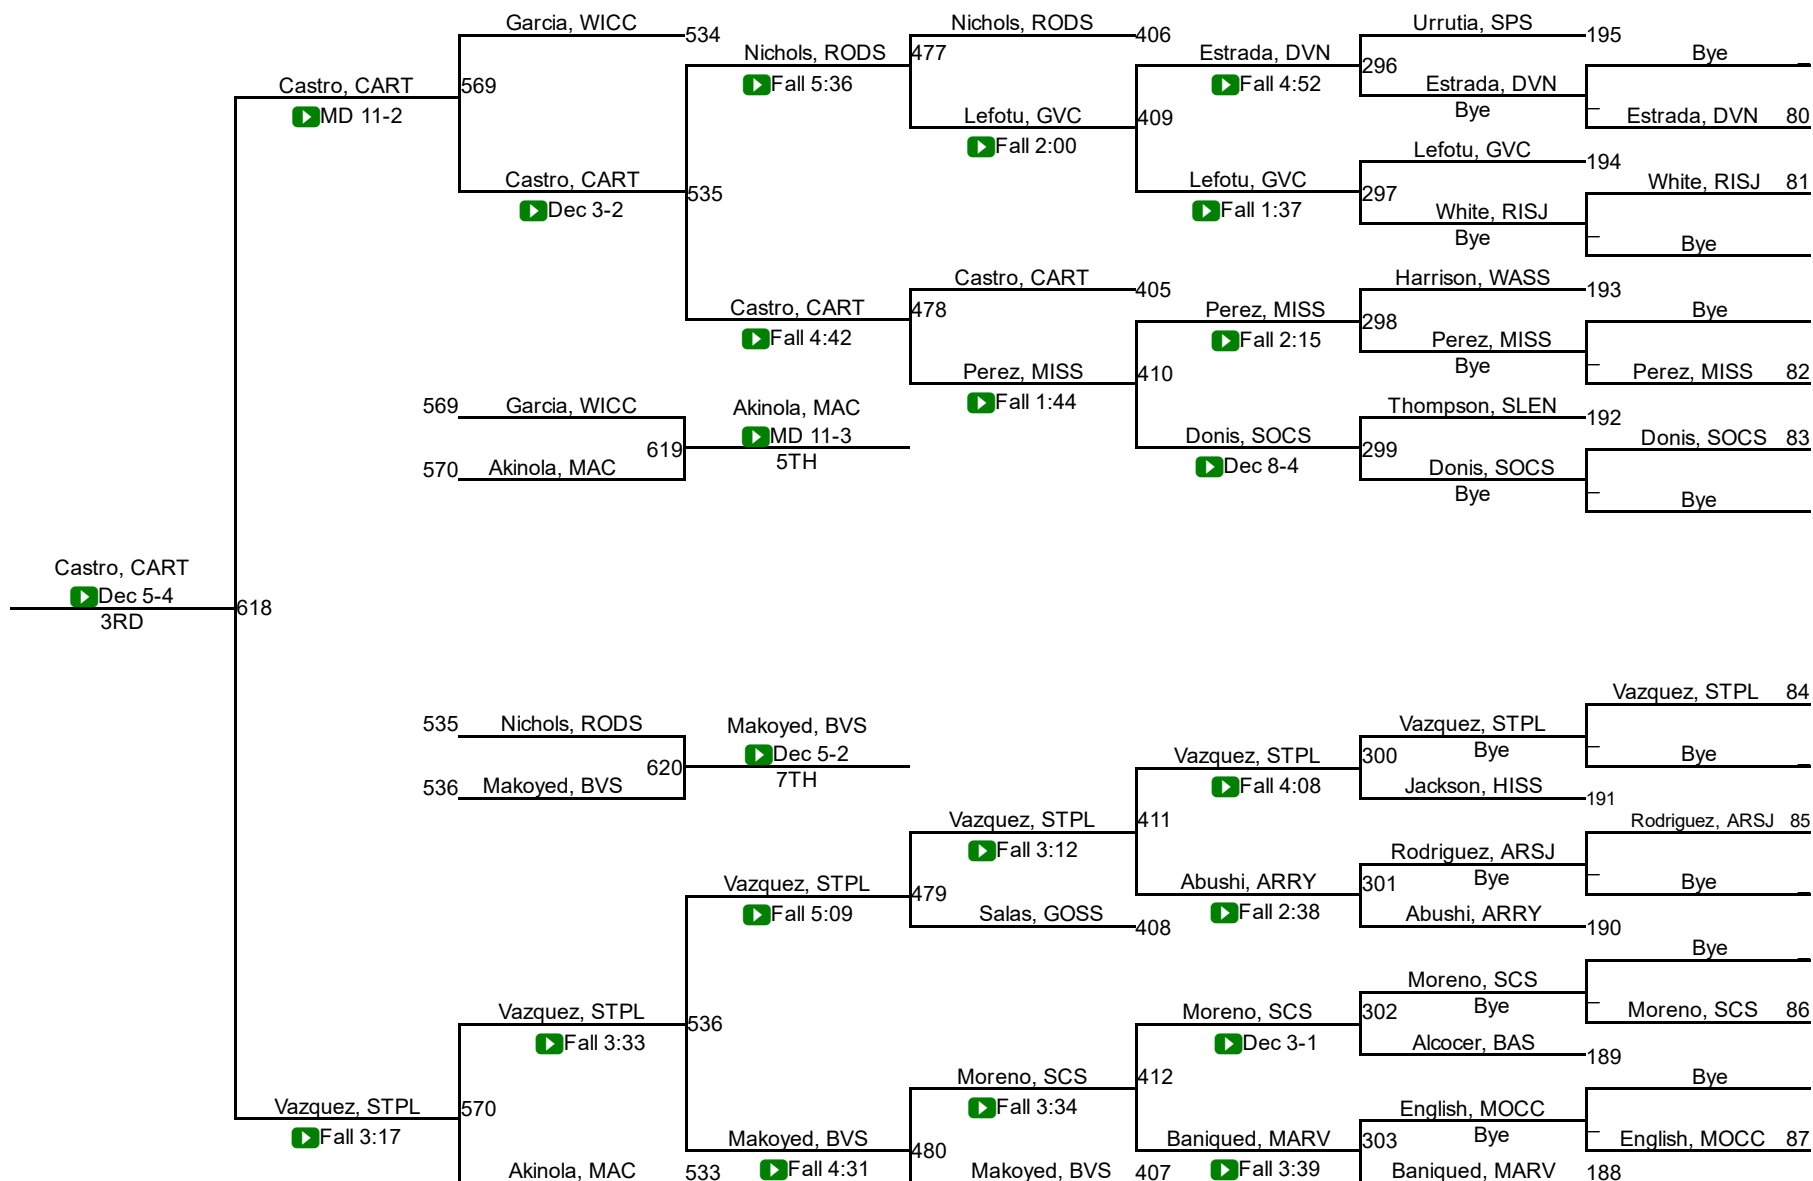

143

2017 CA High School Girls State Finals

150

150

2017 CA High School Girls State Finals

160

160

2017 CA High School Girls State Finals