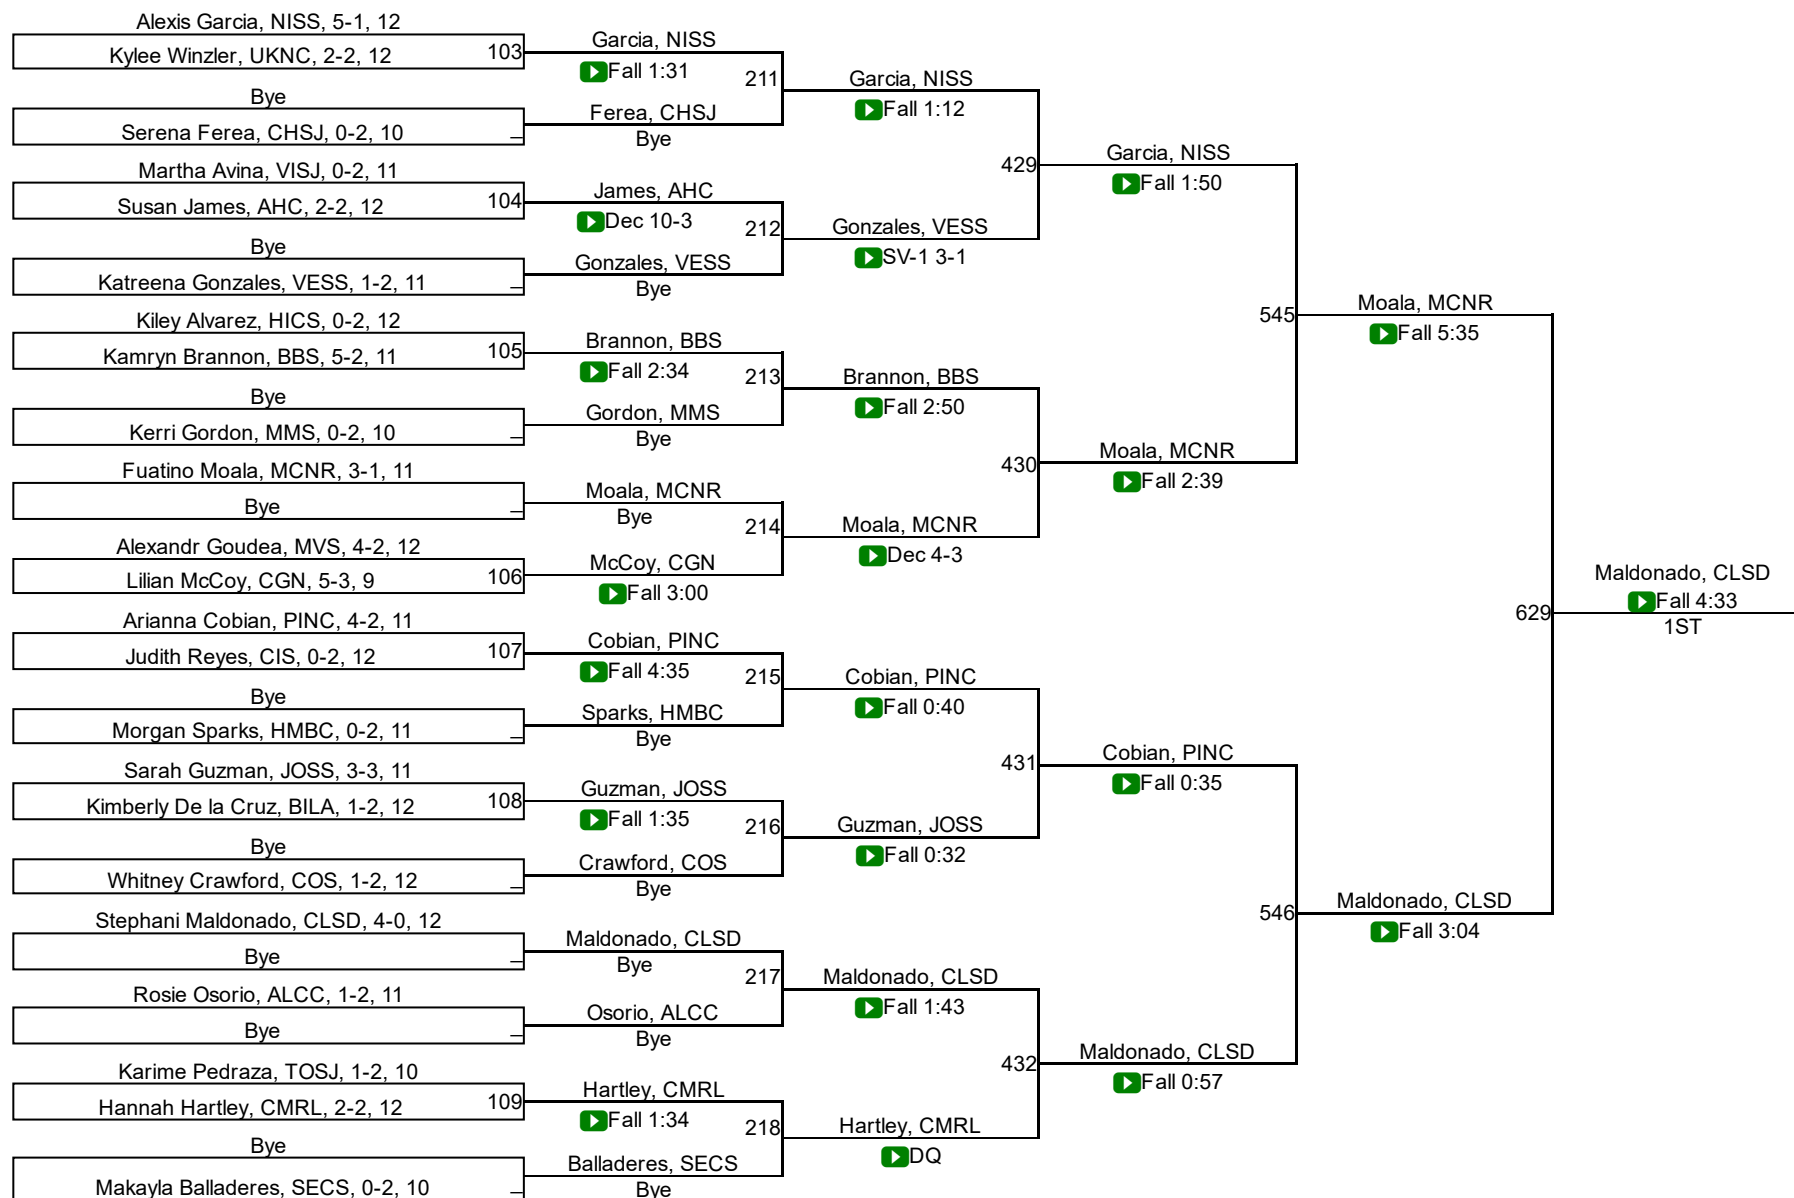

170

170

2017 CA High School Girls State Finals

189

189

2017 CA High School Girls State Finals

235

235