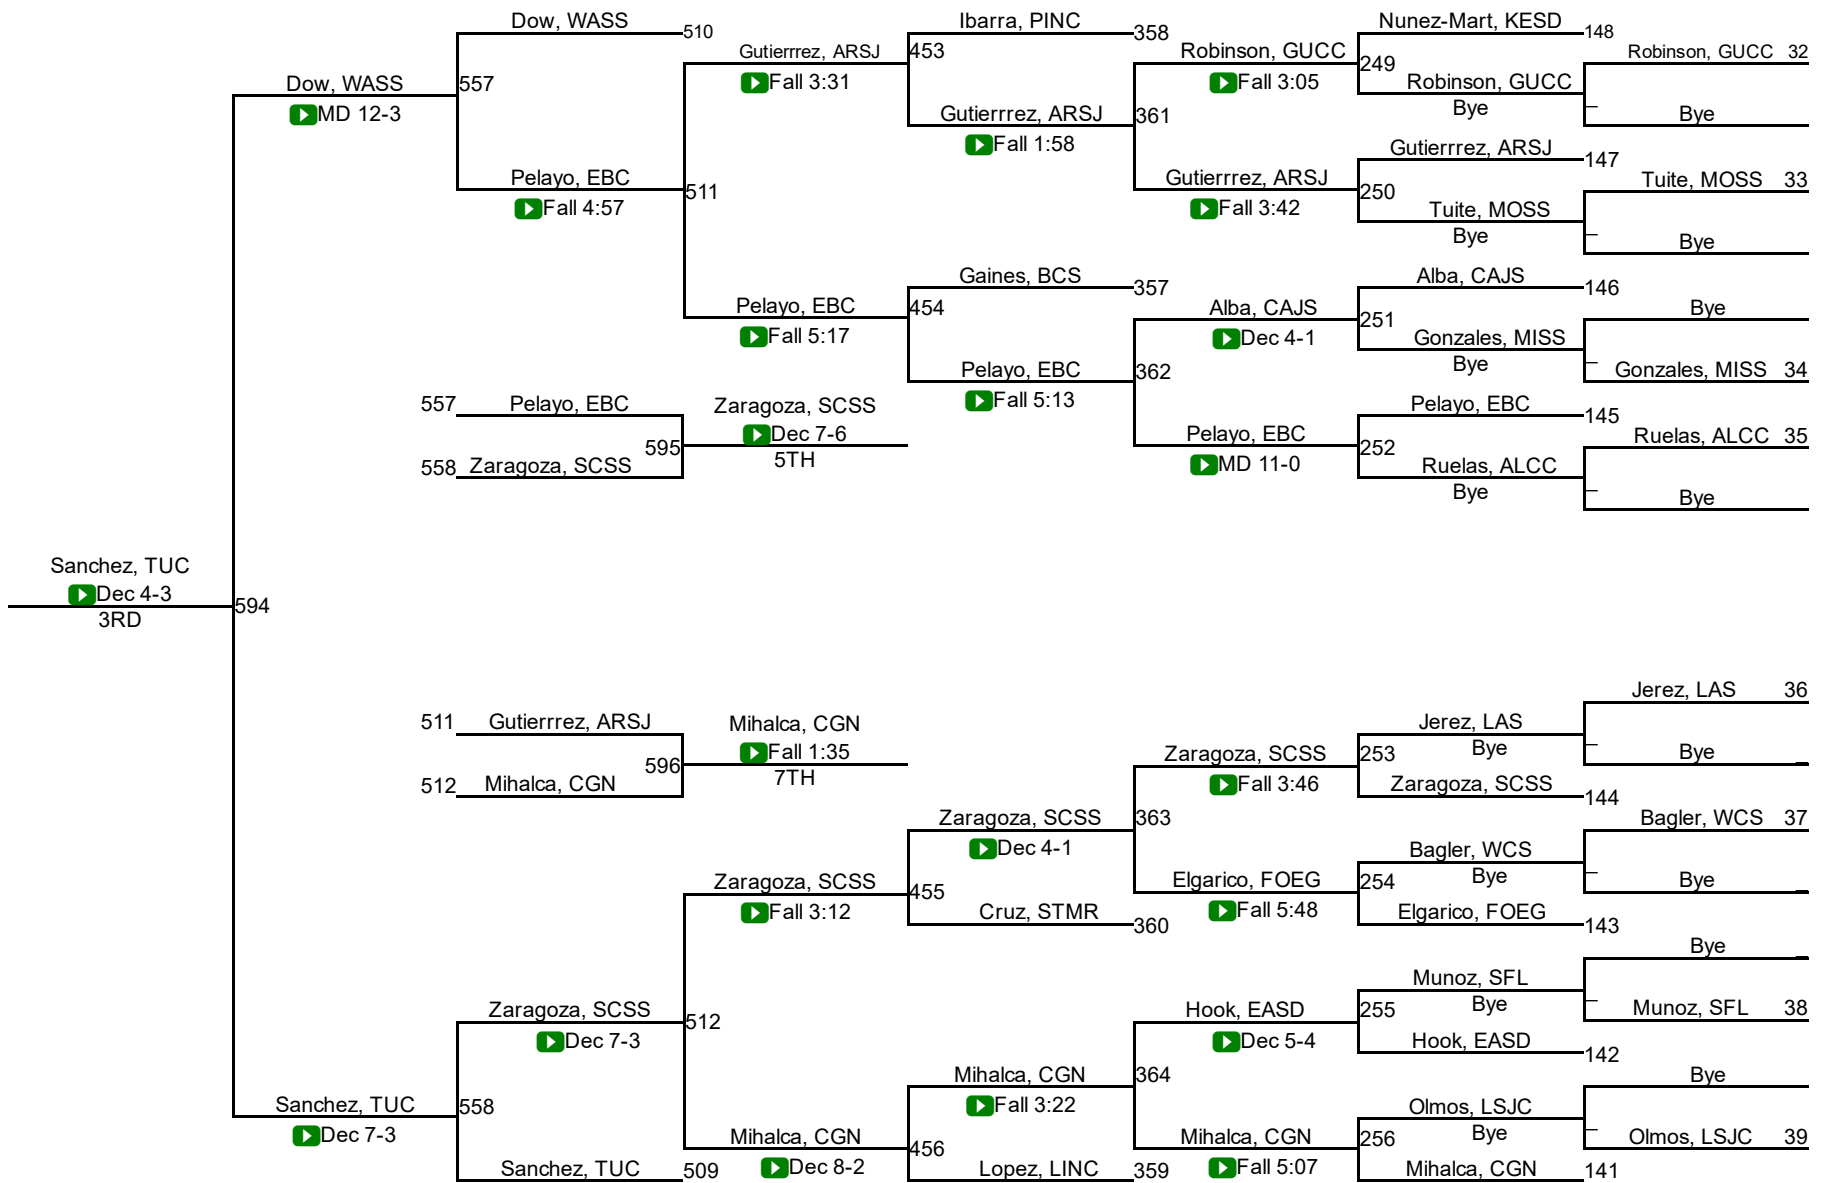

116

116

2017 CA High School Girls State Finals

121

121

2017 CA High School Girls State Finals

126

126