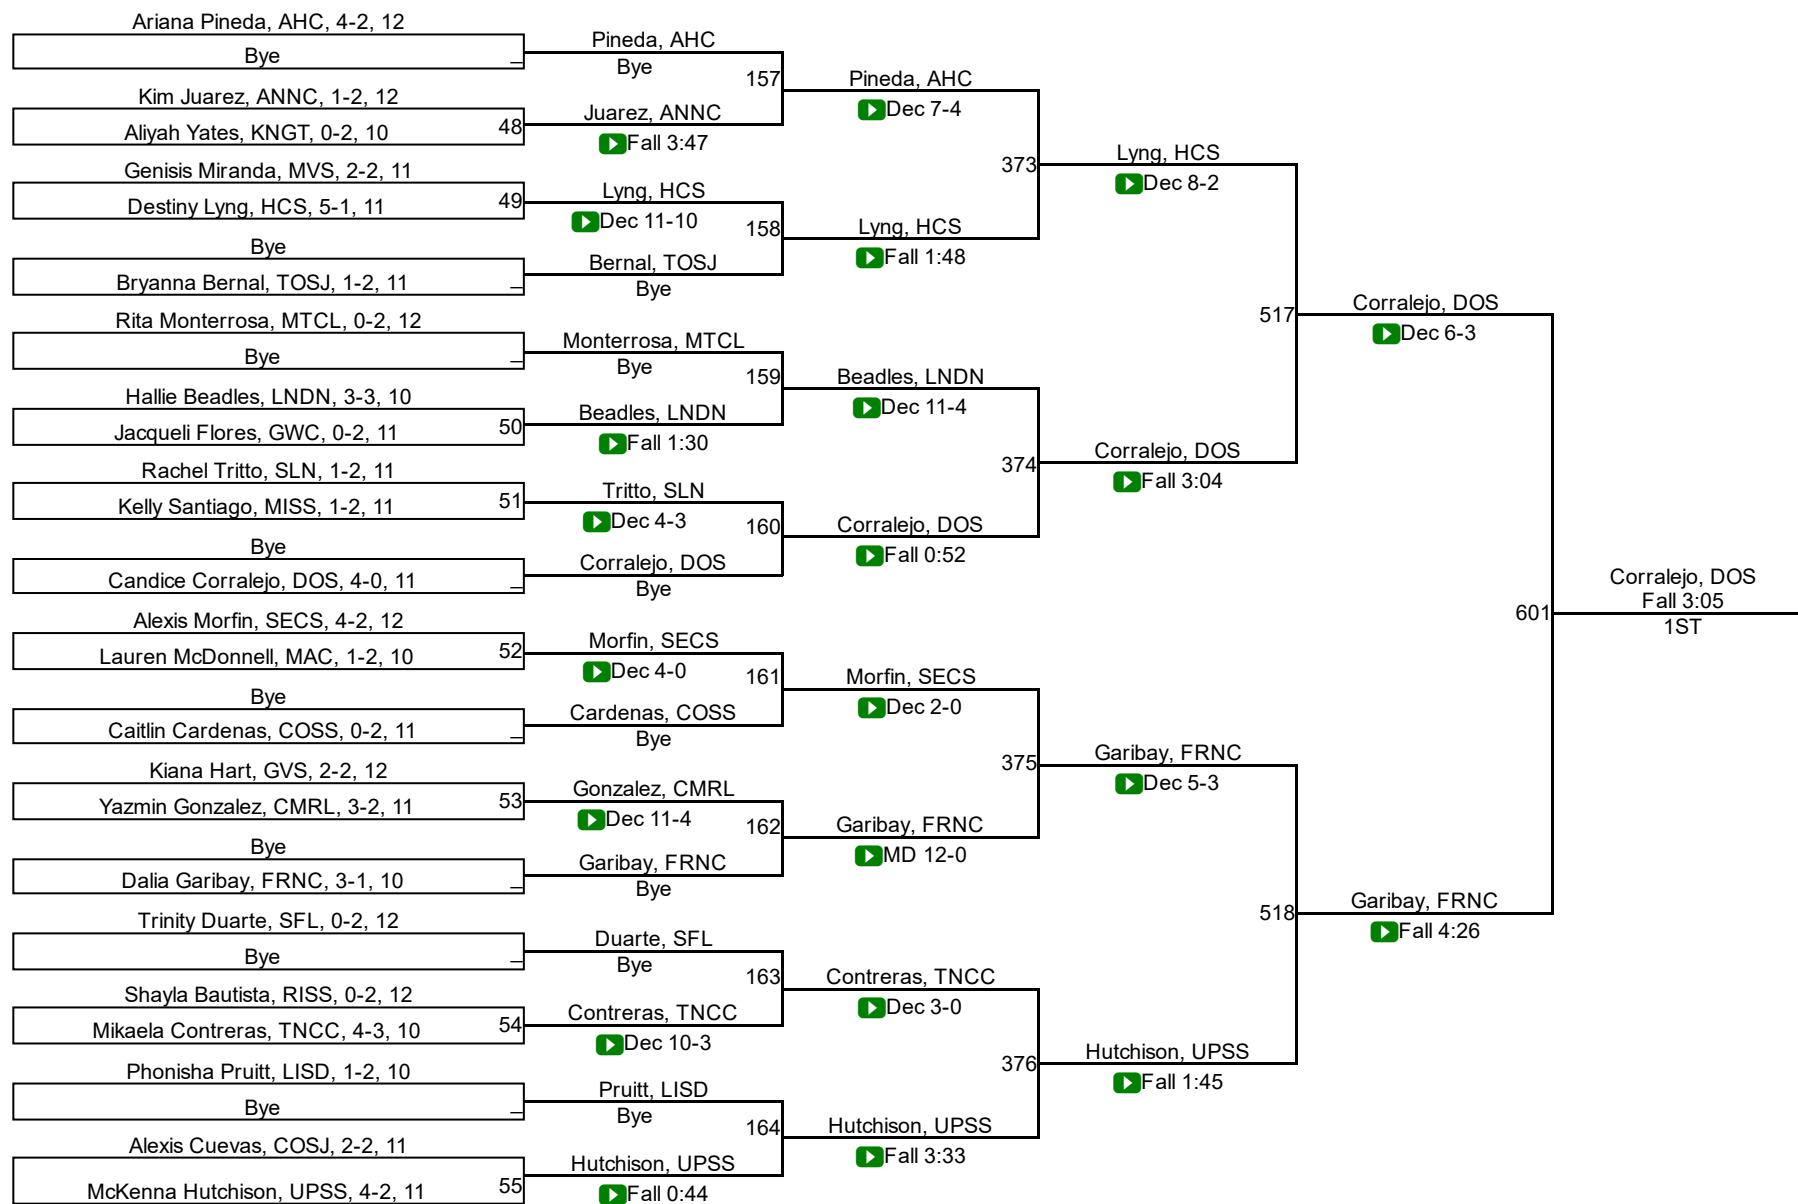

2017 CA High School Girls State Finals

131