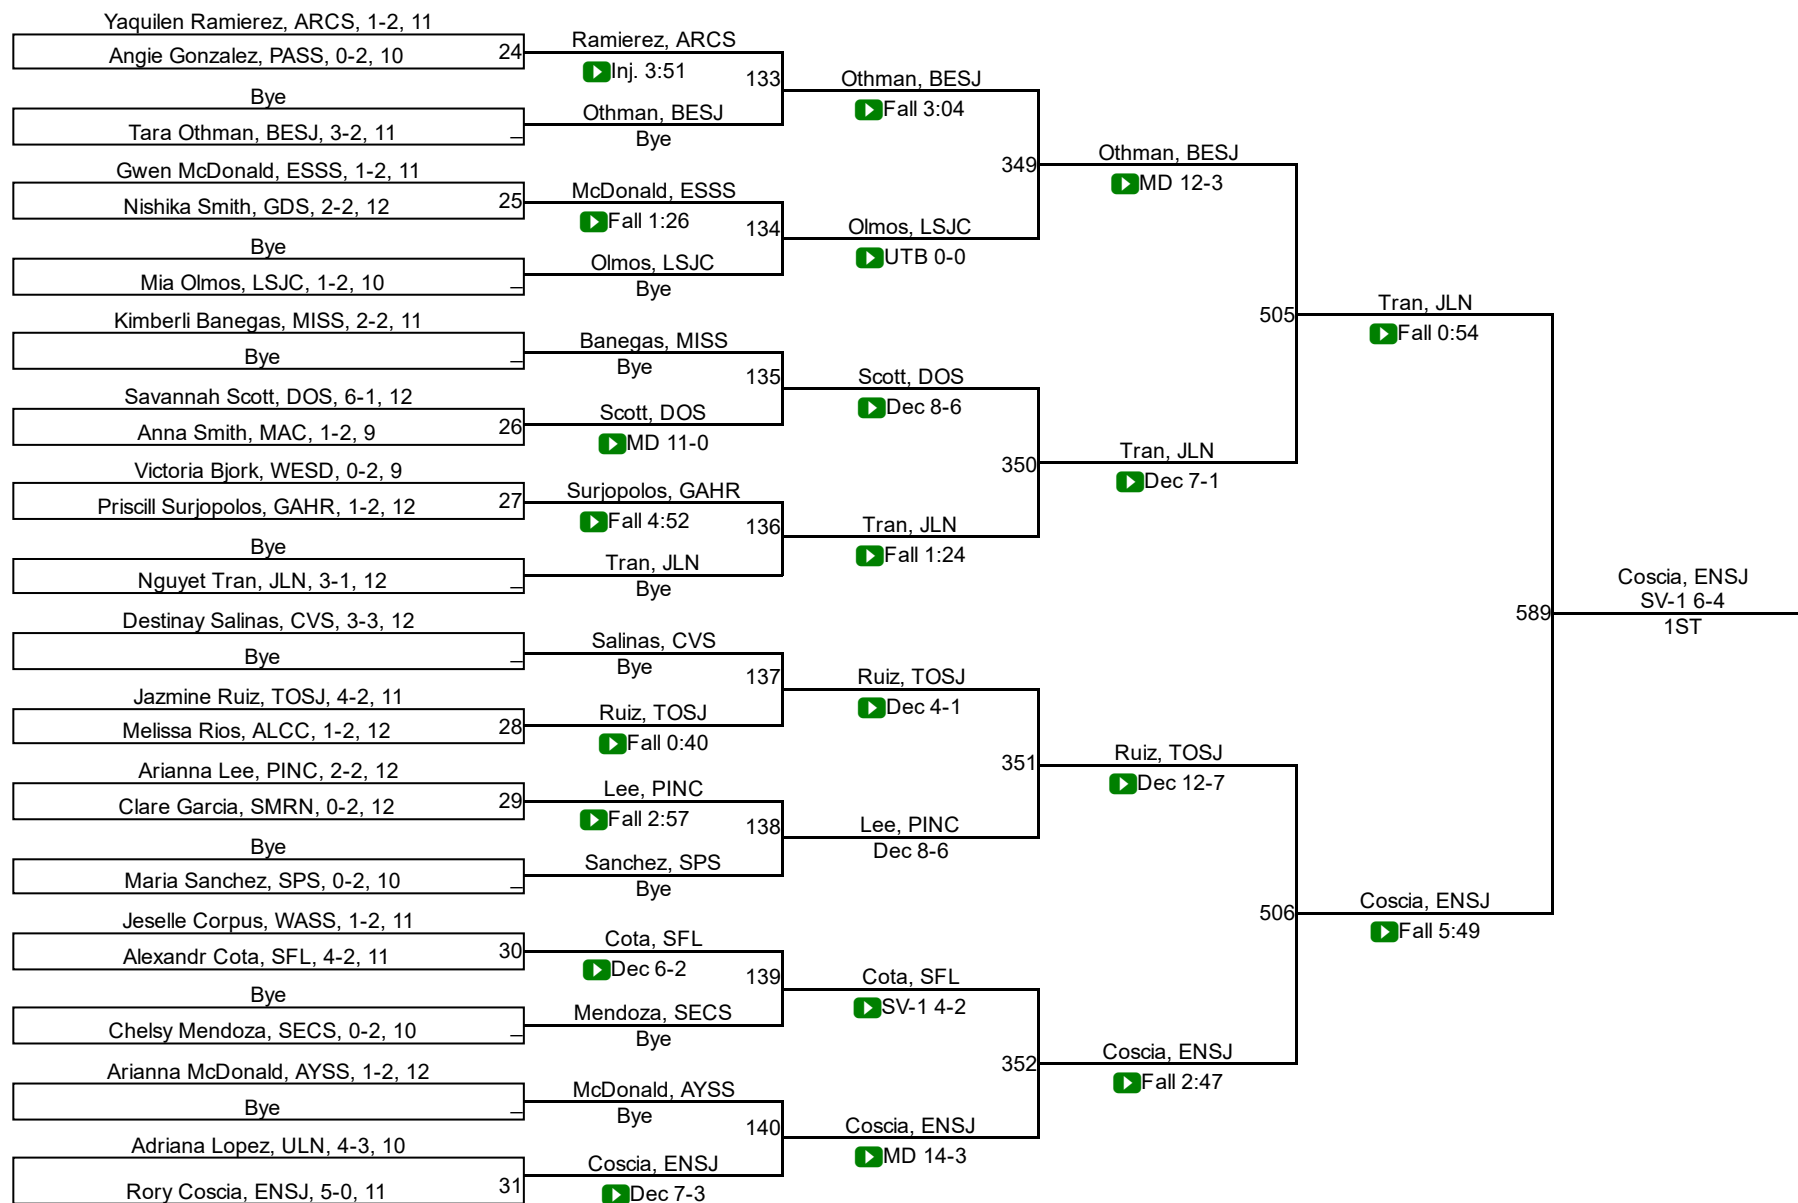

2017 CA High School Girls State Finals

116