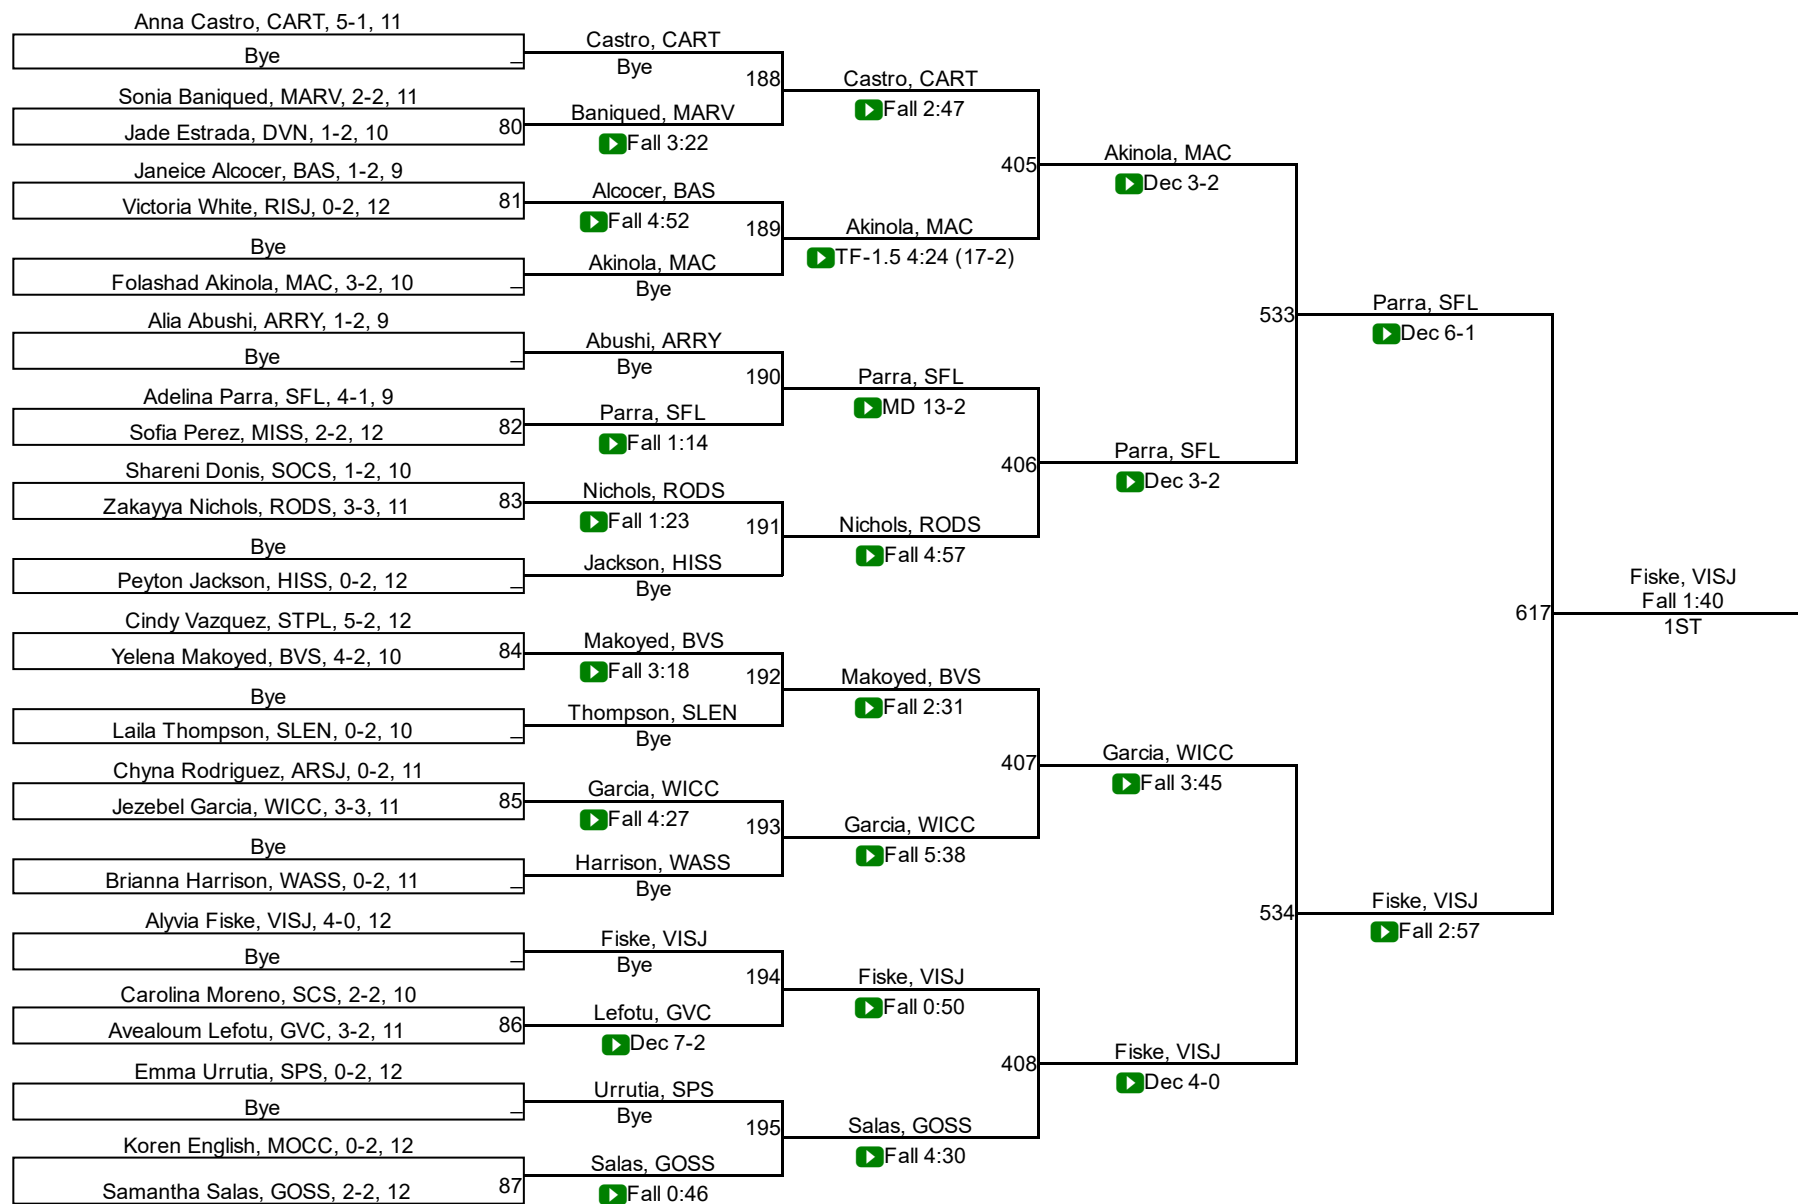

143

2017 CA High School Girls State Finals

150

150

2017 CA High School Girls State Finals

160

160

2017 CA High School Girls State Finals