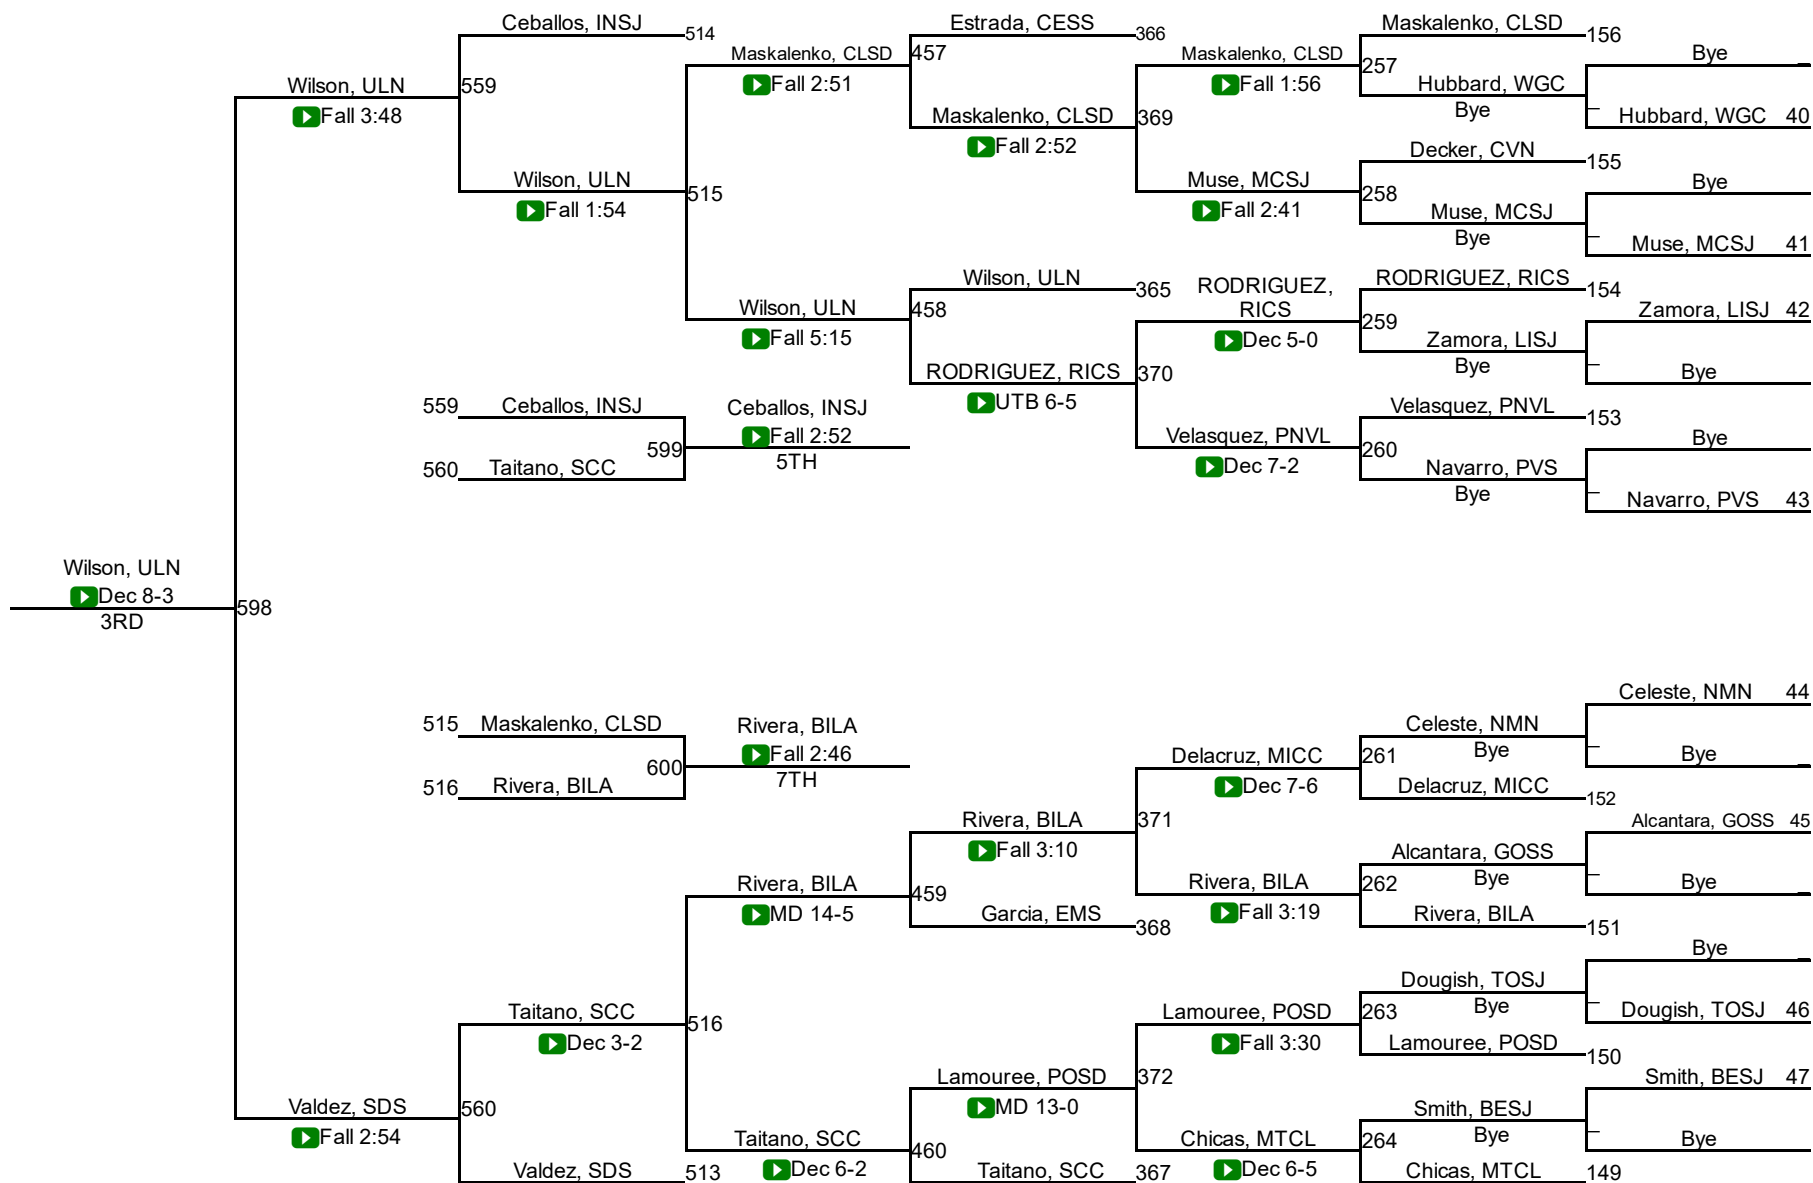

116

116

2017 CA High School Girls State Finals

121

121

2017 CA High School Girls State Finals

126

126