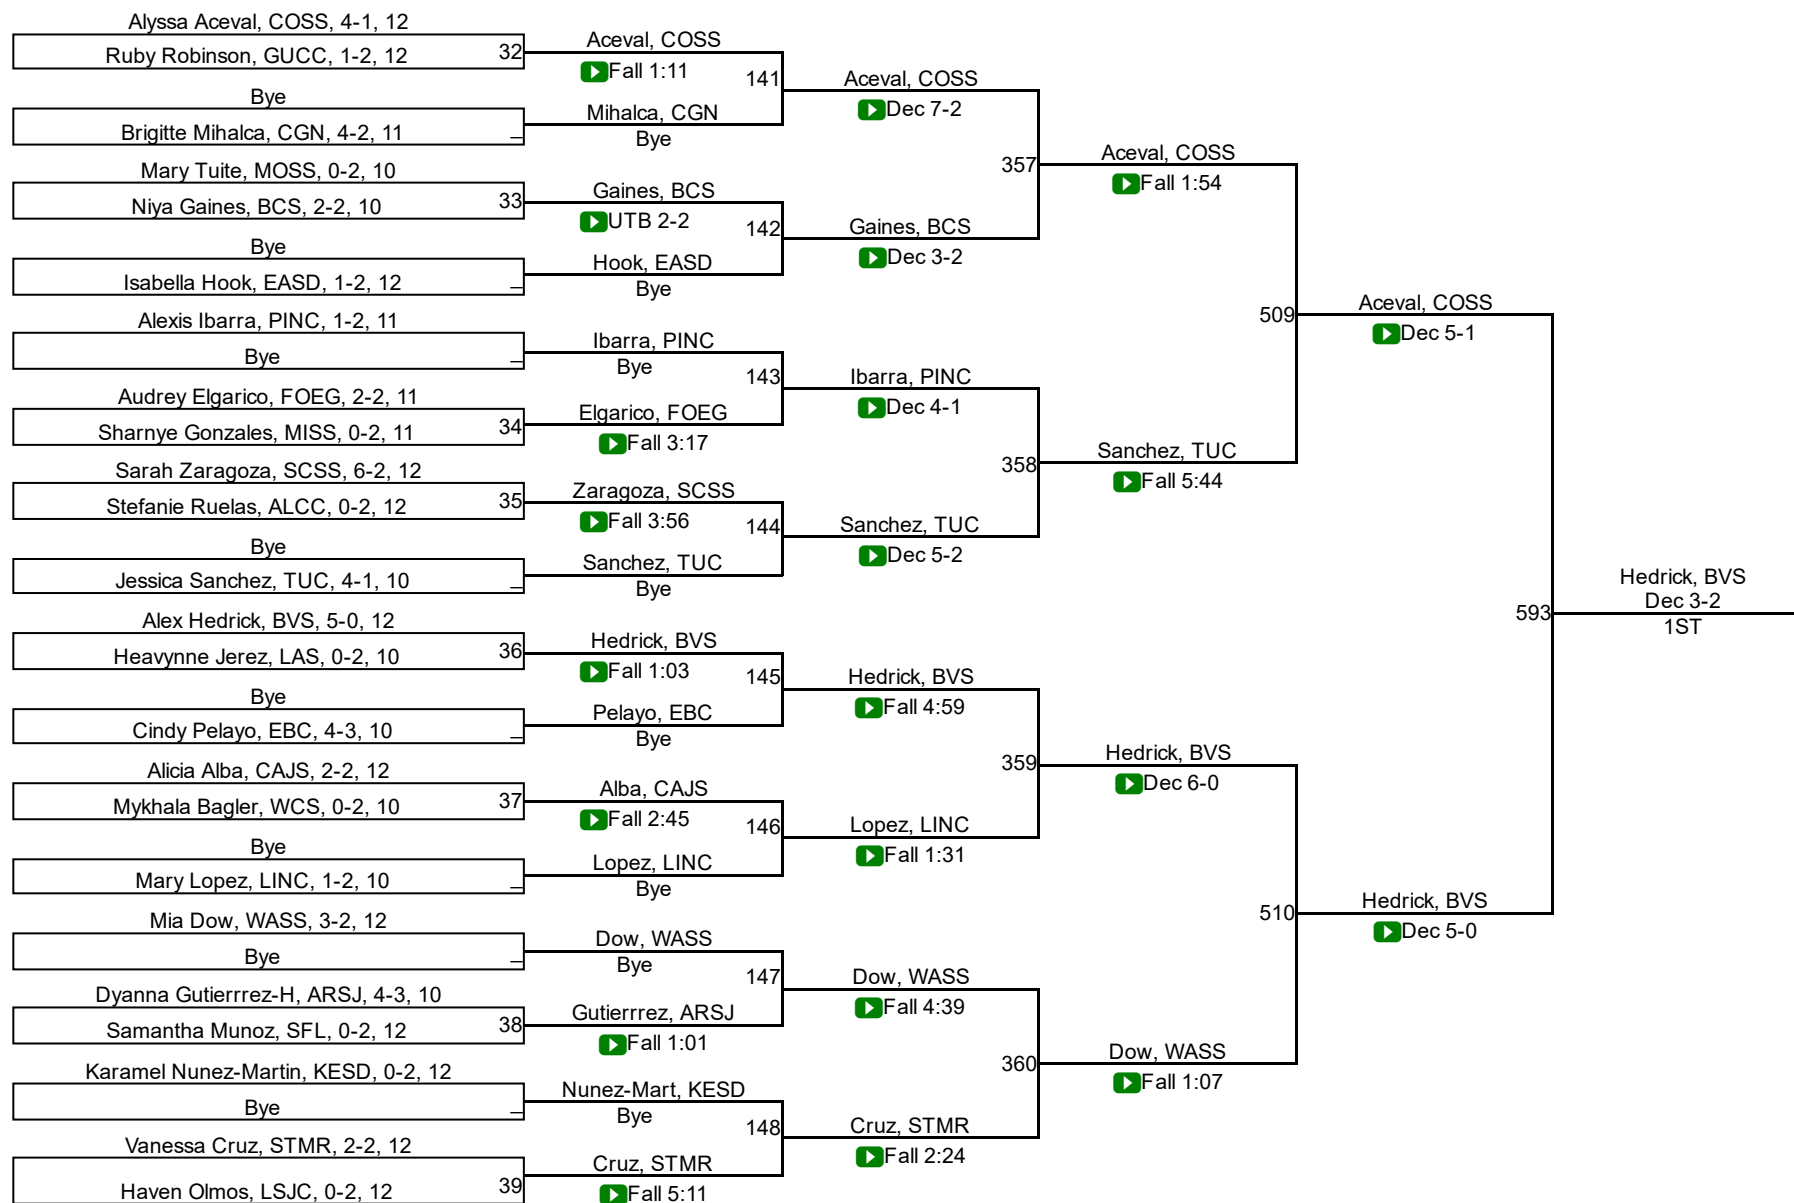

116

116

2017 CA High School Girls State Finals

121

121

2017 CA High School Girls State Finals

126

126