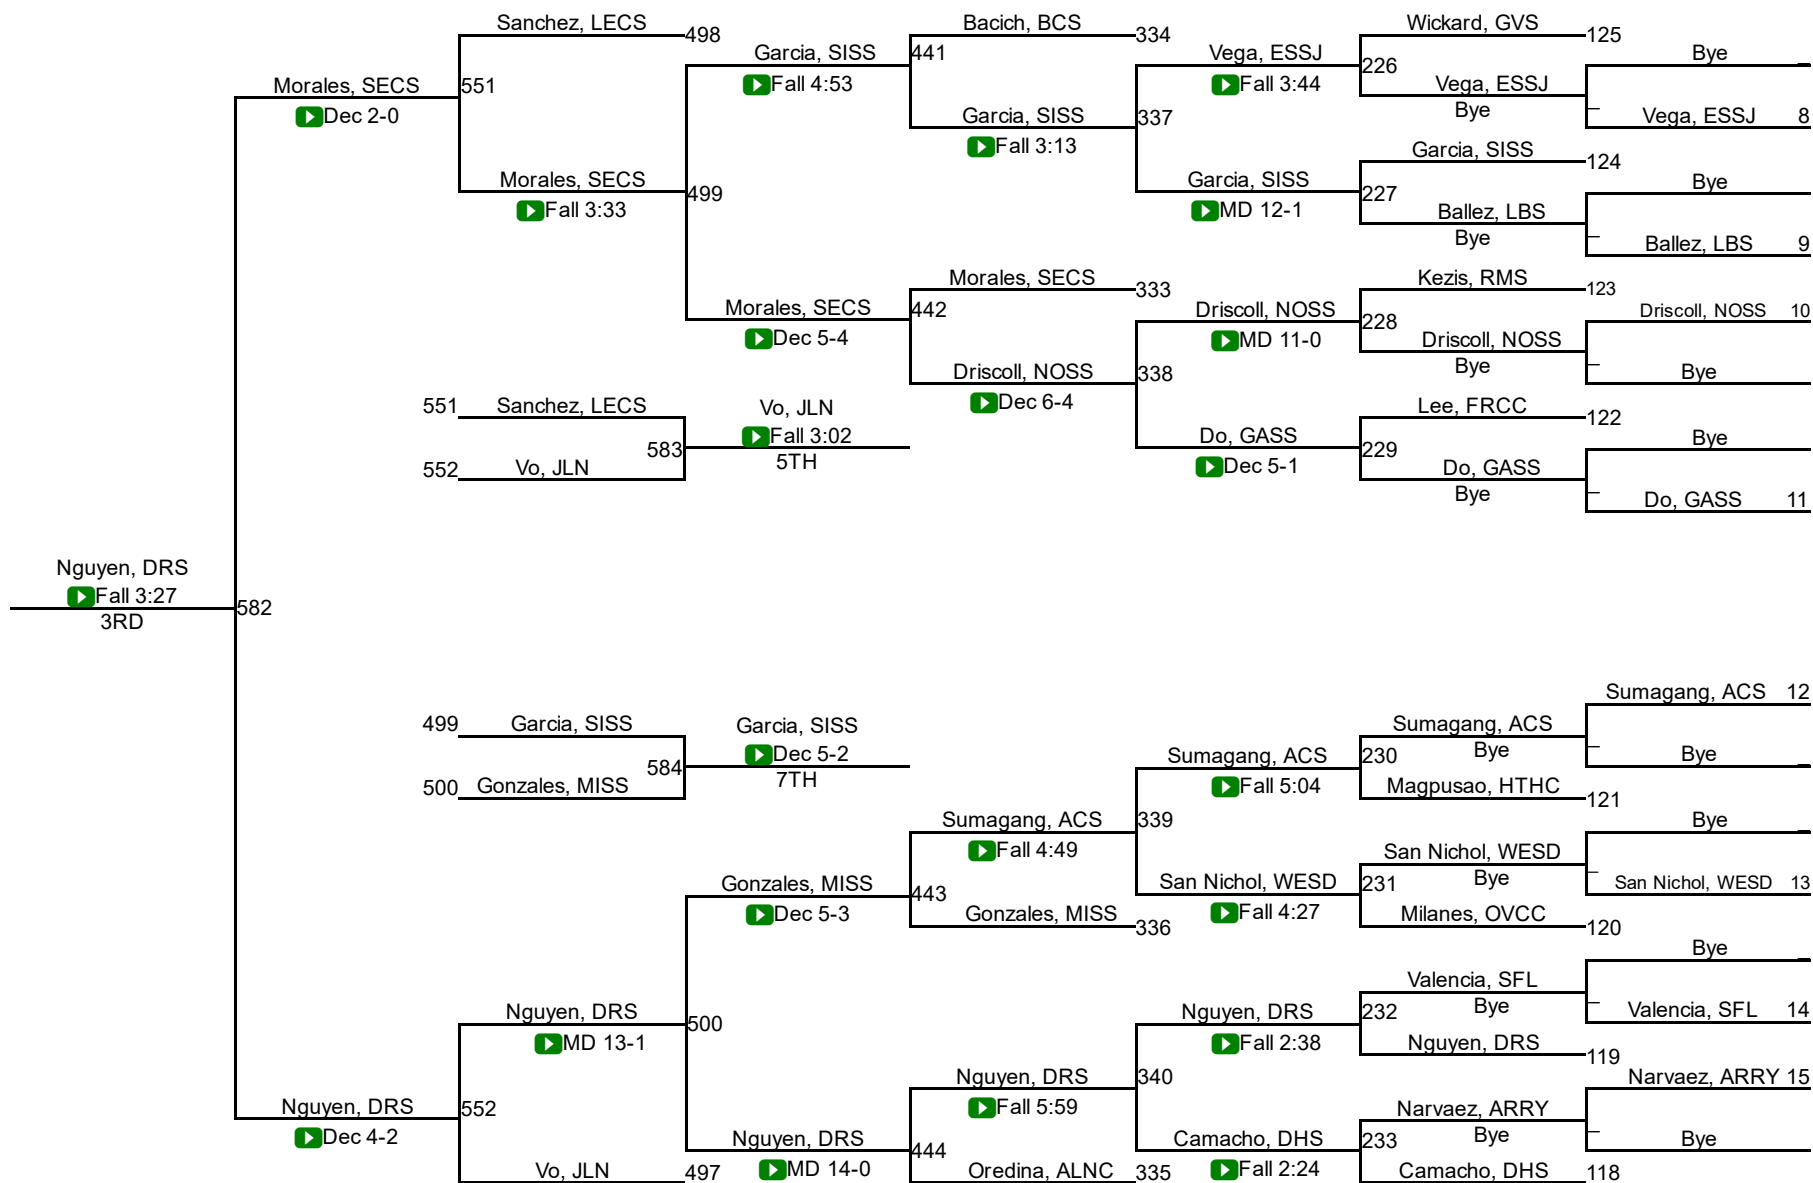

2017 CA High School Girls State Finals

101

2017 CA High School Girls State Finals

106

106

2017 CA High School Girls State Finals

111

2017 CA High School Girls State Finals