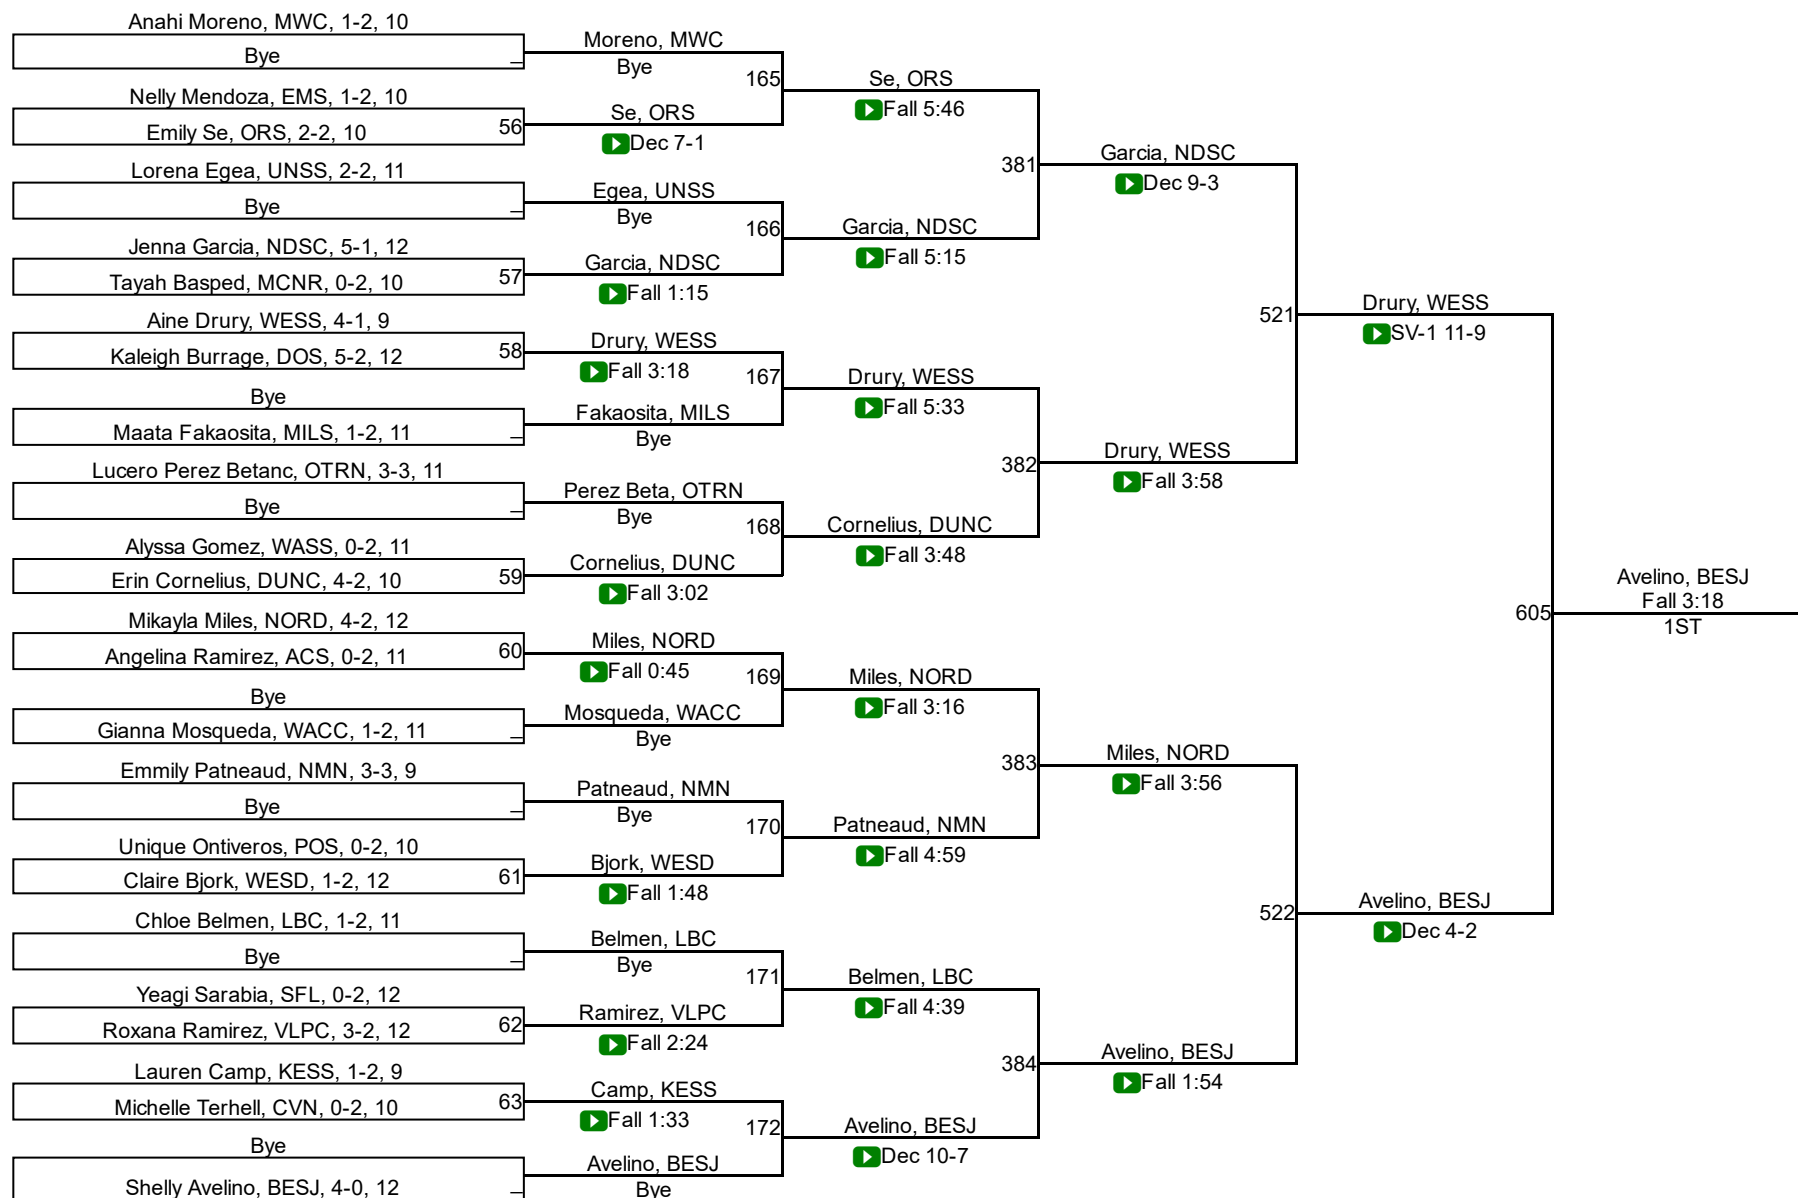

2017 CA High School Girls State Finals

131

131

2017 CA High School Girls State Finals

137

137

2017 CA High School Girls State Finals

143