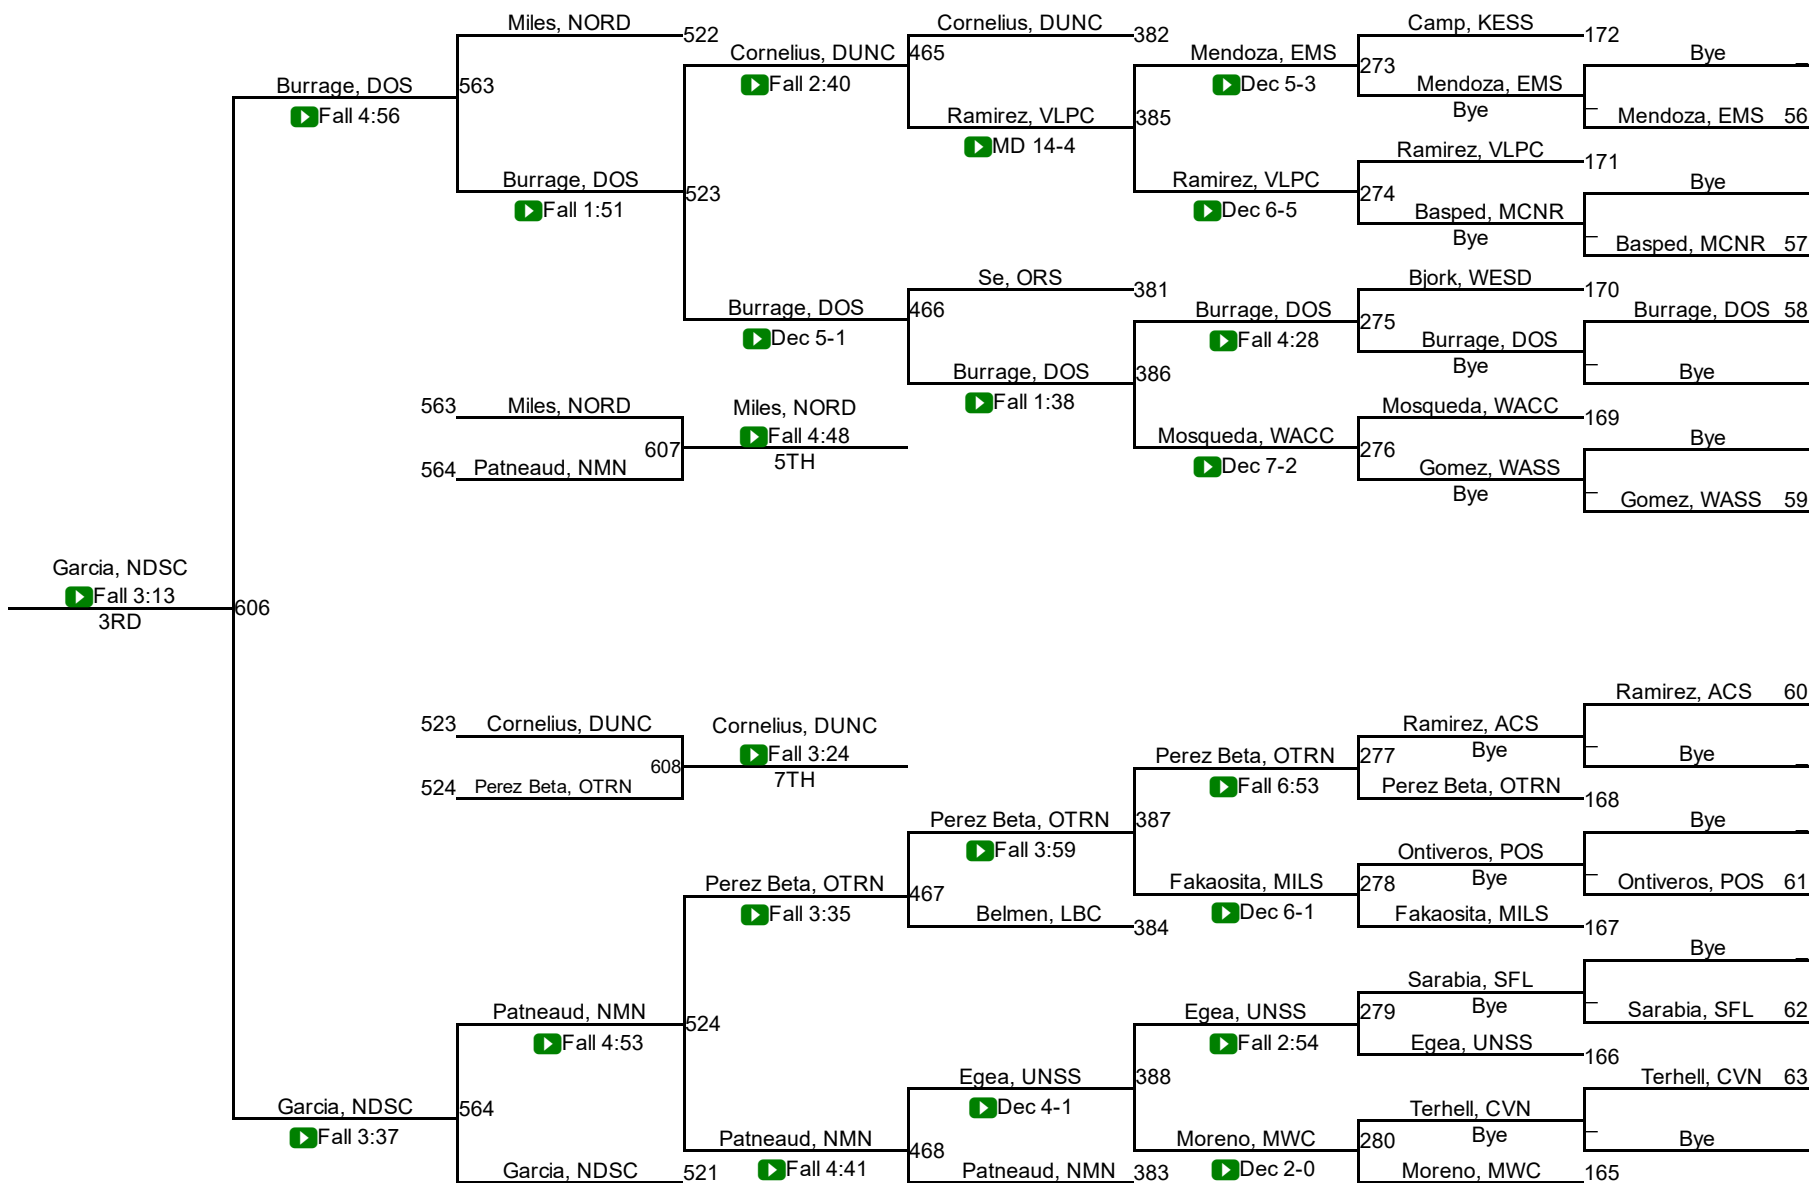

2017 CA High School Girls State Finals

131

131

2017 CA High School Girls State Finals

137

137

2017 CA High School Girls State Finals

143