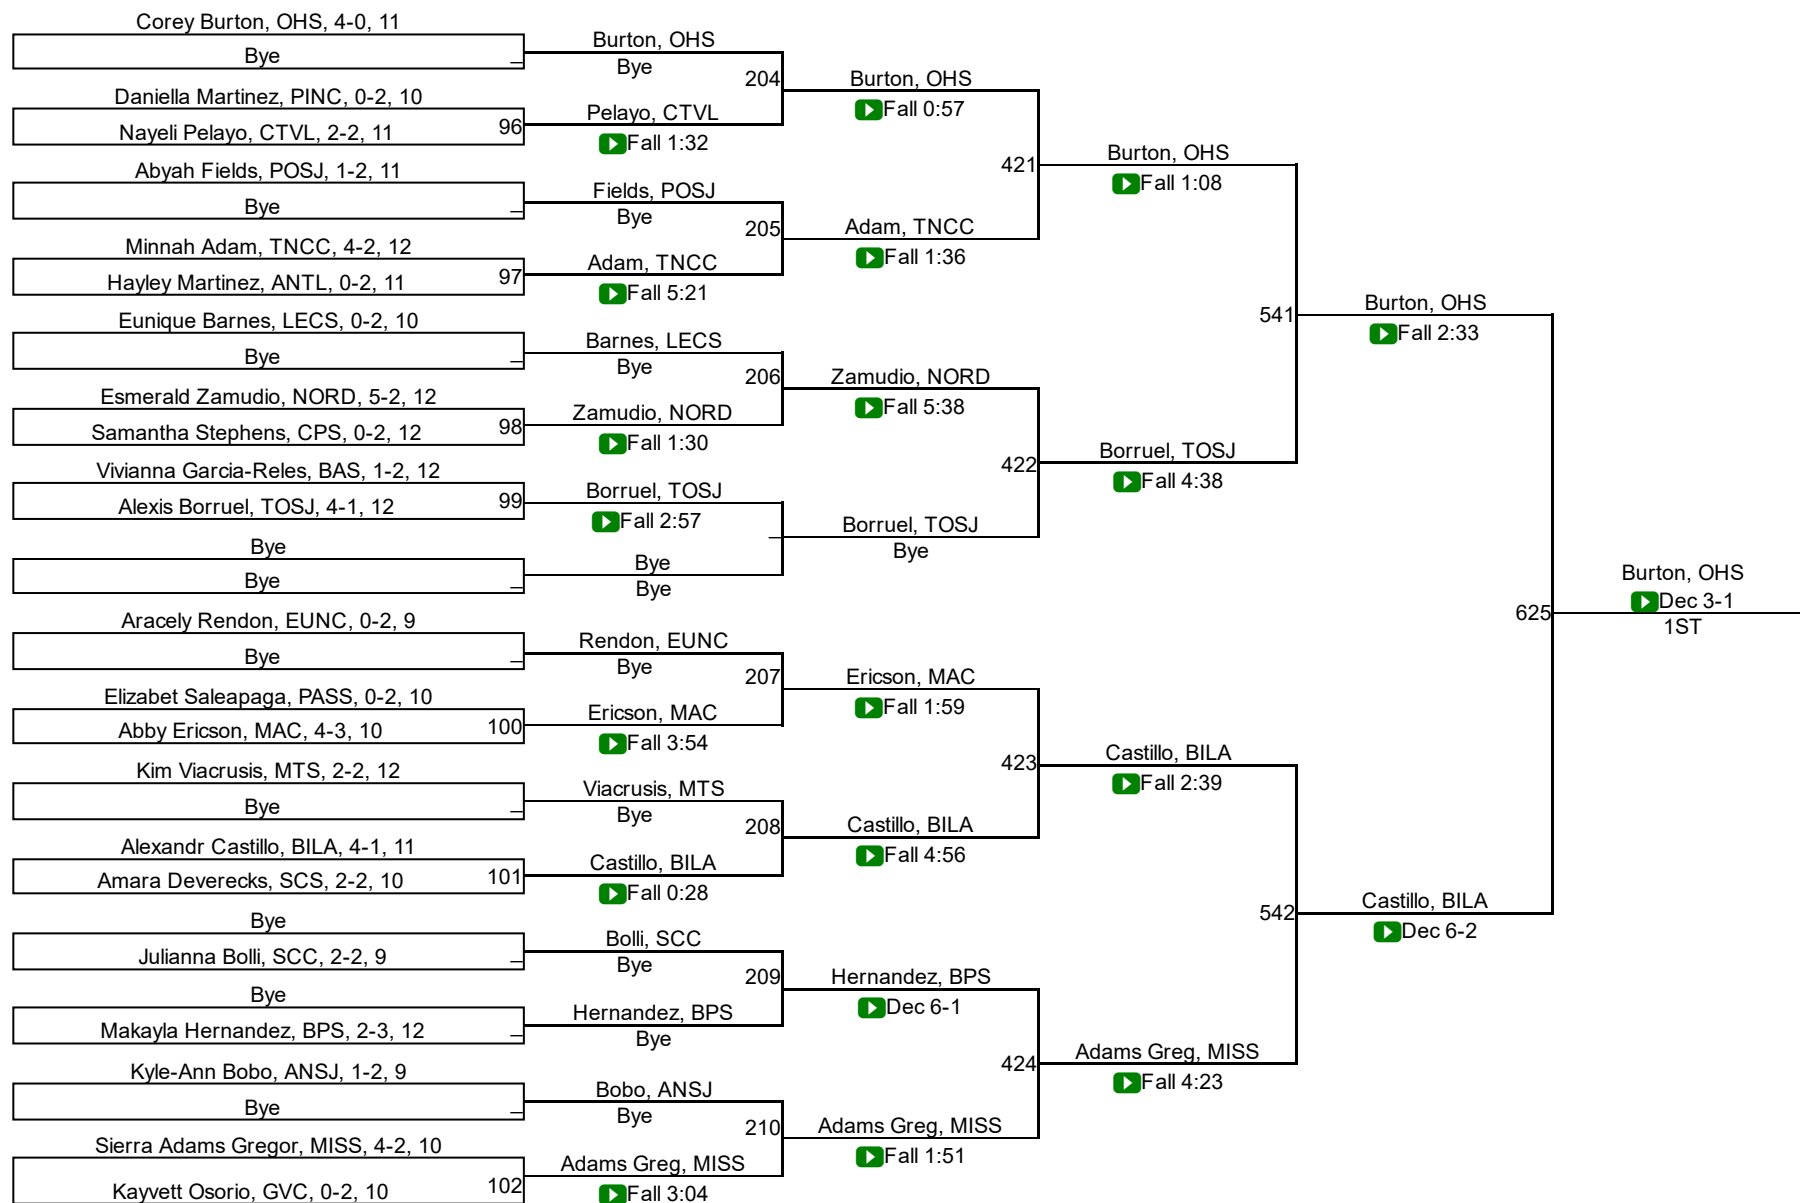

170

170

2017 CA High School Girls State Finals

189

189

2017 CA High School Girls State Finals

235

235