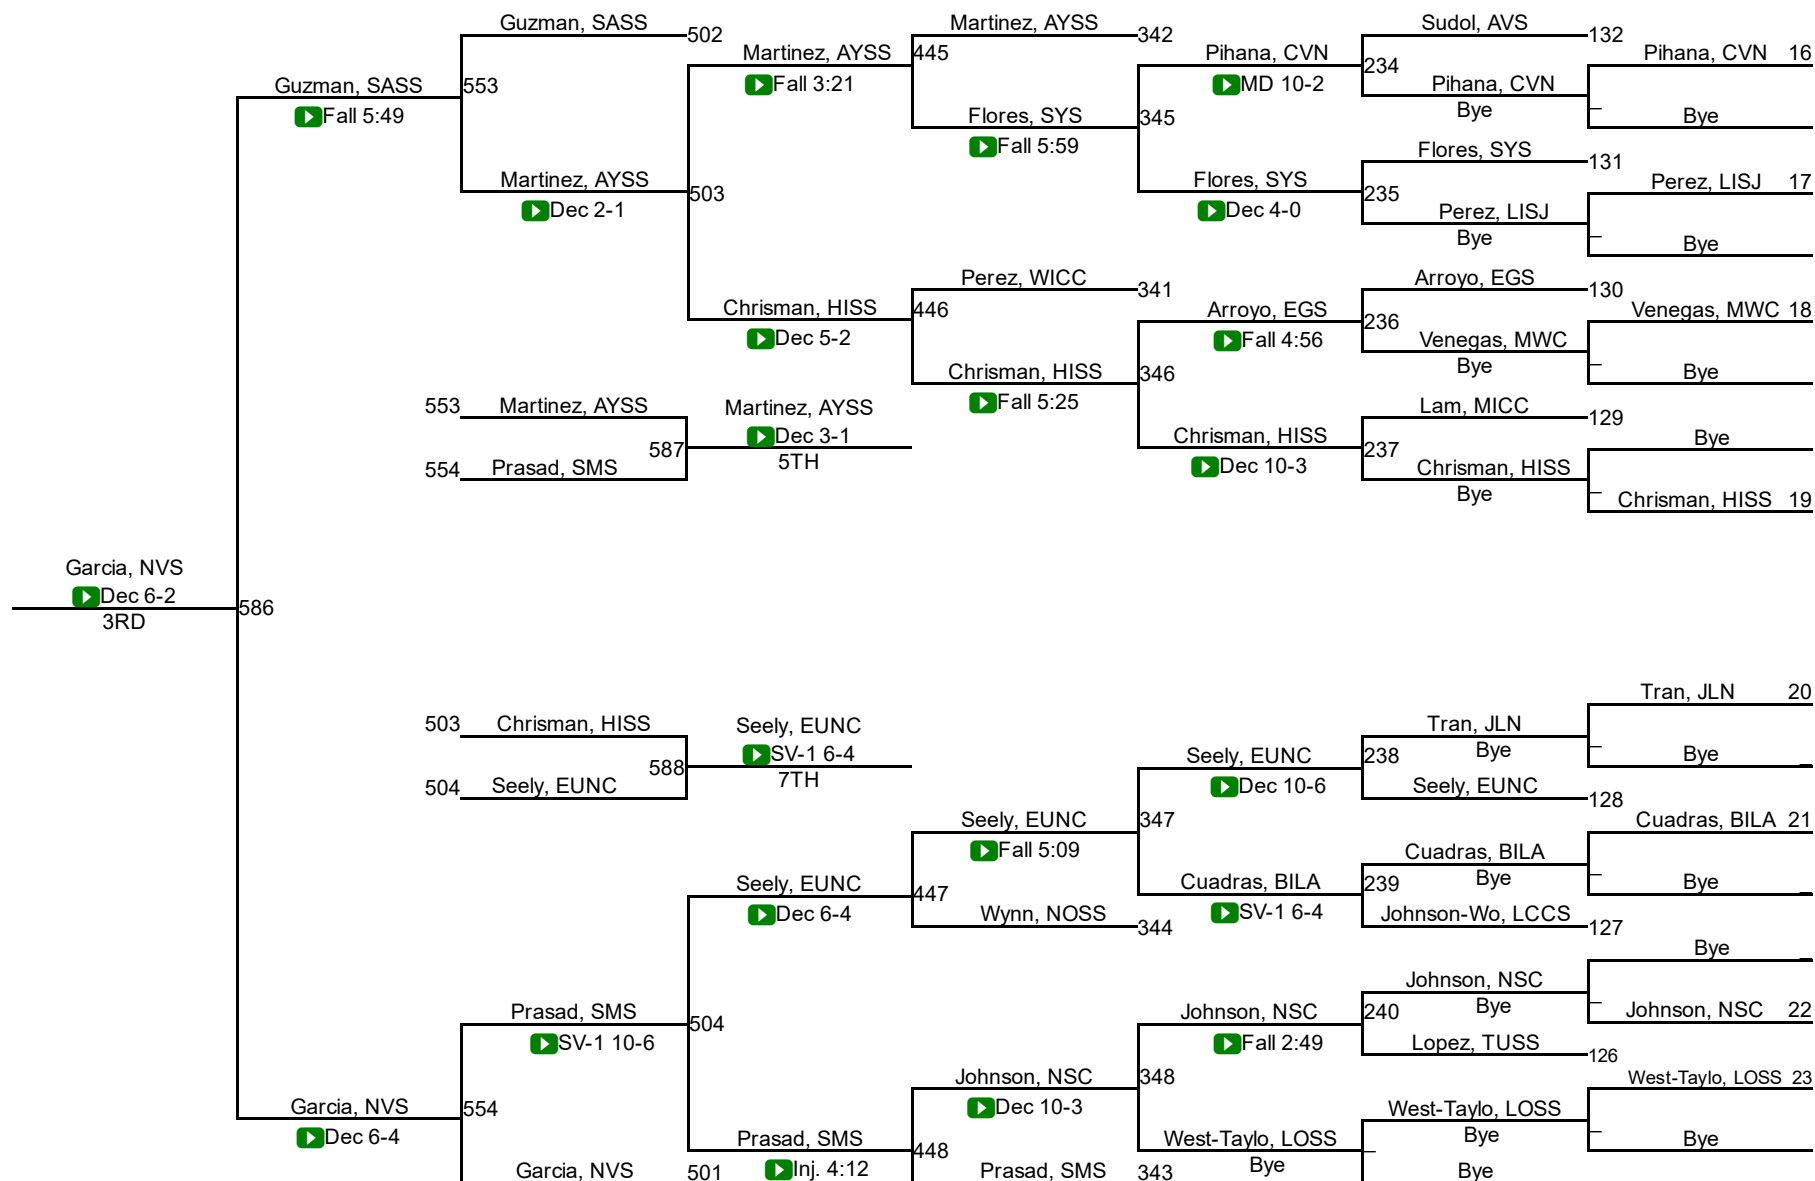

2017 CA High School Girls State Finals

101

2017 CA High School Girls State Finals

106

106

2017 CA High School Girls State Finals

111

2017 CA High School Girls State Finals