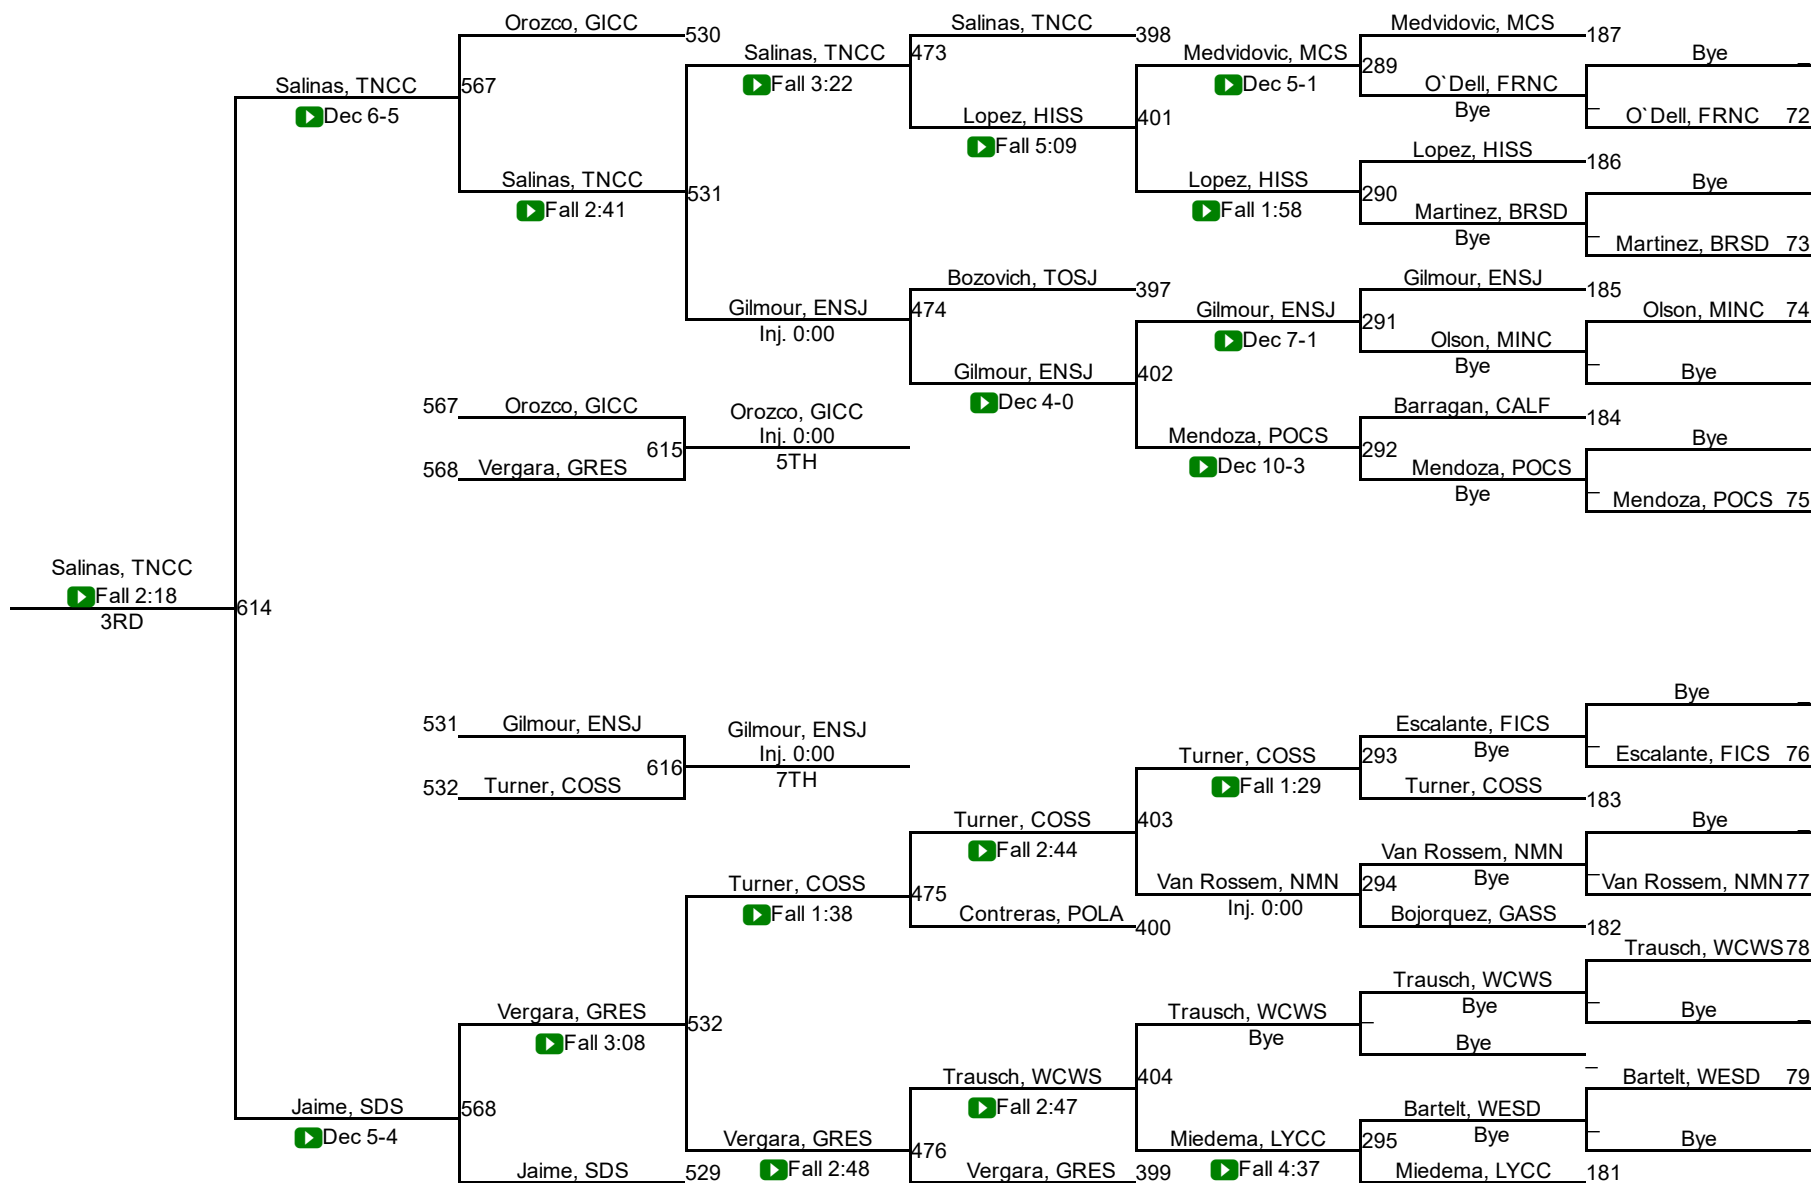

143

2017 CA High School Girls State Finals

150

150

2017 CA High School Girls State Finals

160

160

2017 CA High School Girls State Finals