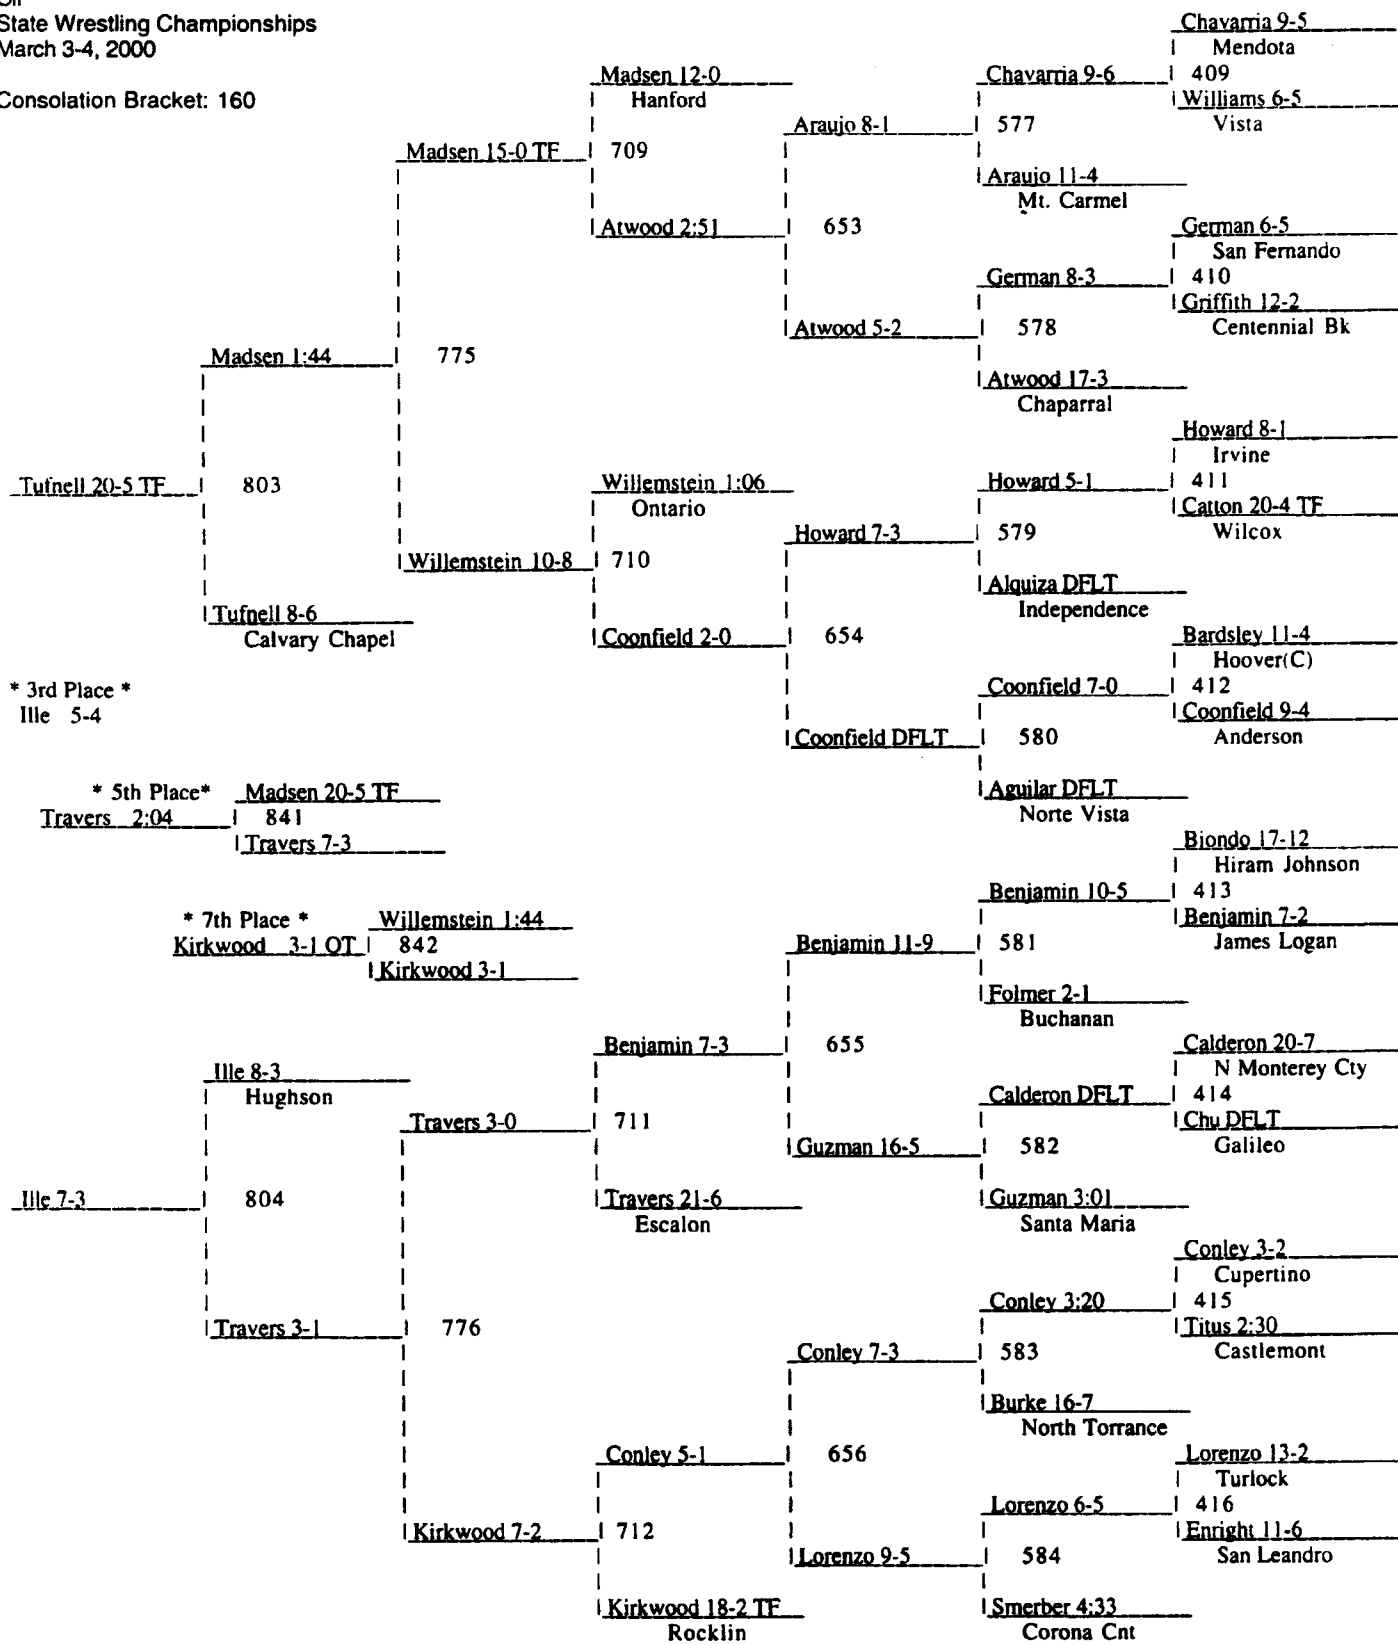

CIF
State Wrestling Championships
March 3-4, 2000

Consolation Bracket: 160

* 3rd Place *
Ille 5-4

* 5th Place *
Madsen 20-5 TF
Travers 2:04 | 841
| Travers 7-3

* 7th Place *
Willemstein 1:44
Kirkwood 3-1 OT | 842
| Kirkwood 3-1

CIF
State Wrestling Championships
March 3-4, 2000

Weight class: 171 lbs.

CC3 Gregor, Neil Gilroy 12	161	Gregor 6-4			
NI Tompkins, Josh Anderson 12			305	Juarez 1:26	
S3 Juarez, Jesse North Torrance 12	162	Juarez 15-1			
NC3 Hallenbeck, Brett Miramonte 12			489	Juarez 1-0	
C2 Mooney, Britt E. Bakersfield 11	163	Mooney 9-5			
S14 Corrasa, Charlie Casa Roble 12			306	Mooney 8-5	
S6 Pierro, Danny El Dorado (S) 12	164	Halsey 16-1 TF			
SD1 Halsey, Ryan Rncho Buena Vs 11					
SJ1 Vasquez, Jesse Escalon 12	165	Vasquez 14-7			
S7 Magana, Fernando Loara 12			307	Vasquez 5:47	
CC2 Eller, Dan Aptos 11	166	Clark 6:19			
C3 Clark, Granson Dos Palos 11			490	Williams 2:38	
SJ5 McNaughton, Ryan Woodland 12	167	McNaughton 3-1			
NC2 Evans, Gerard James Logan 12			308	Williams 9-6	
S2 Williams, Conan Calvary Chapel 11	168	Williams 1:47			
SF1 Alcalá, Arturo O'Connell 12					
SJ2 Barnes, Grant Oak Ridge 11	169	Barnes 17-1 TF			
LA1 DeLeon, Andreik El Camino Real 11			309	Weiner 3:51	
S5 Rueckert, Chris Royal 12	170	Weiner 8-5			
C1 Weiner, Steffan Buchanan 12			491	Weiner 9-8	
O1 Thomas, Calvin Skyline 12	171	Stevenson :28			
S4 Stevenson, Joe Silverado 12			310	Stevenson 3-1	
SD3 Nichols, Kevin Poway 11	172	Nichols 12-2			
CC1 Oka, Tony Westmont 12					
S1 Lopez, Chris Northview 11	173	Lopez 13-2			
CC4 Varela, Pat Salinas 10			311	Lopez 5-1	
SD2 Chambers, Chris Scripps Ranch 11	174	Chambers 9-0			
C5 Yeager, Jacob Selma 12			492	Lopez 1:57	
S8 Webster, Jeff Corona Cnt 11	175	Webster 5-2			
S13 Bear, Brandon Downey(SJ) 12			312	Webster 3-2	
C4 Whitehead, Chris Clovis 12	176	Tedesco 5-1			
NC1 Tedesco, Anthony Montgomery(NC) 12					

Tournament Champion

865 Lopez

9-5

750 Lopez 6-3