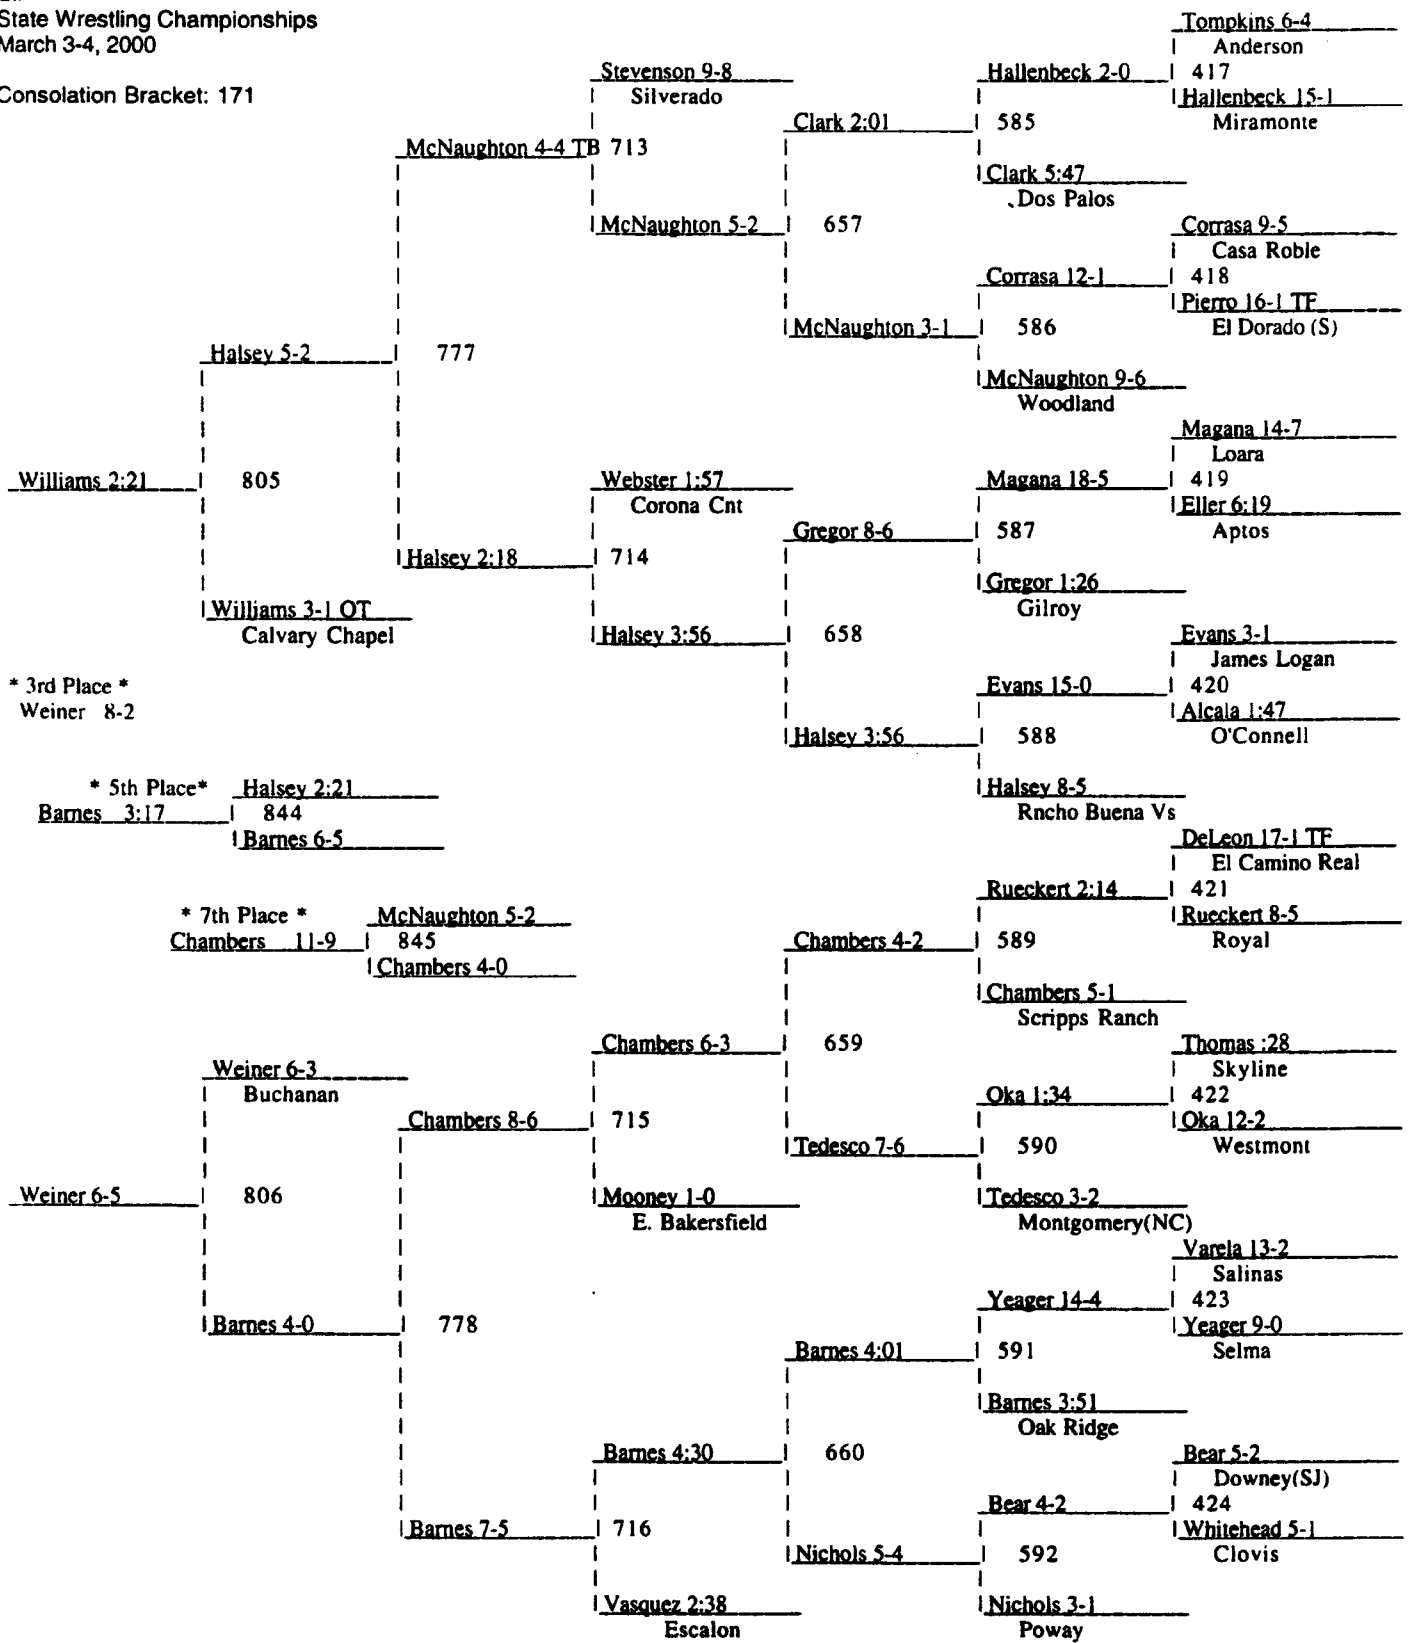

Tournament Champion

865 Lopez

9-5

750 Lopez 6-3

CIF
 State Wrestling Championships
 March 3-4, 2000

Consolation Bracket: 171

CIF
State Wrestling Championships
March 3-4, 2000

Weight class: 189 lbs.