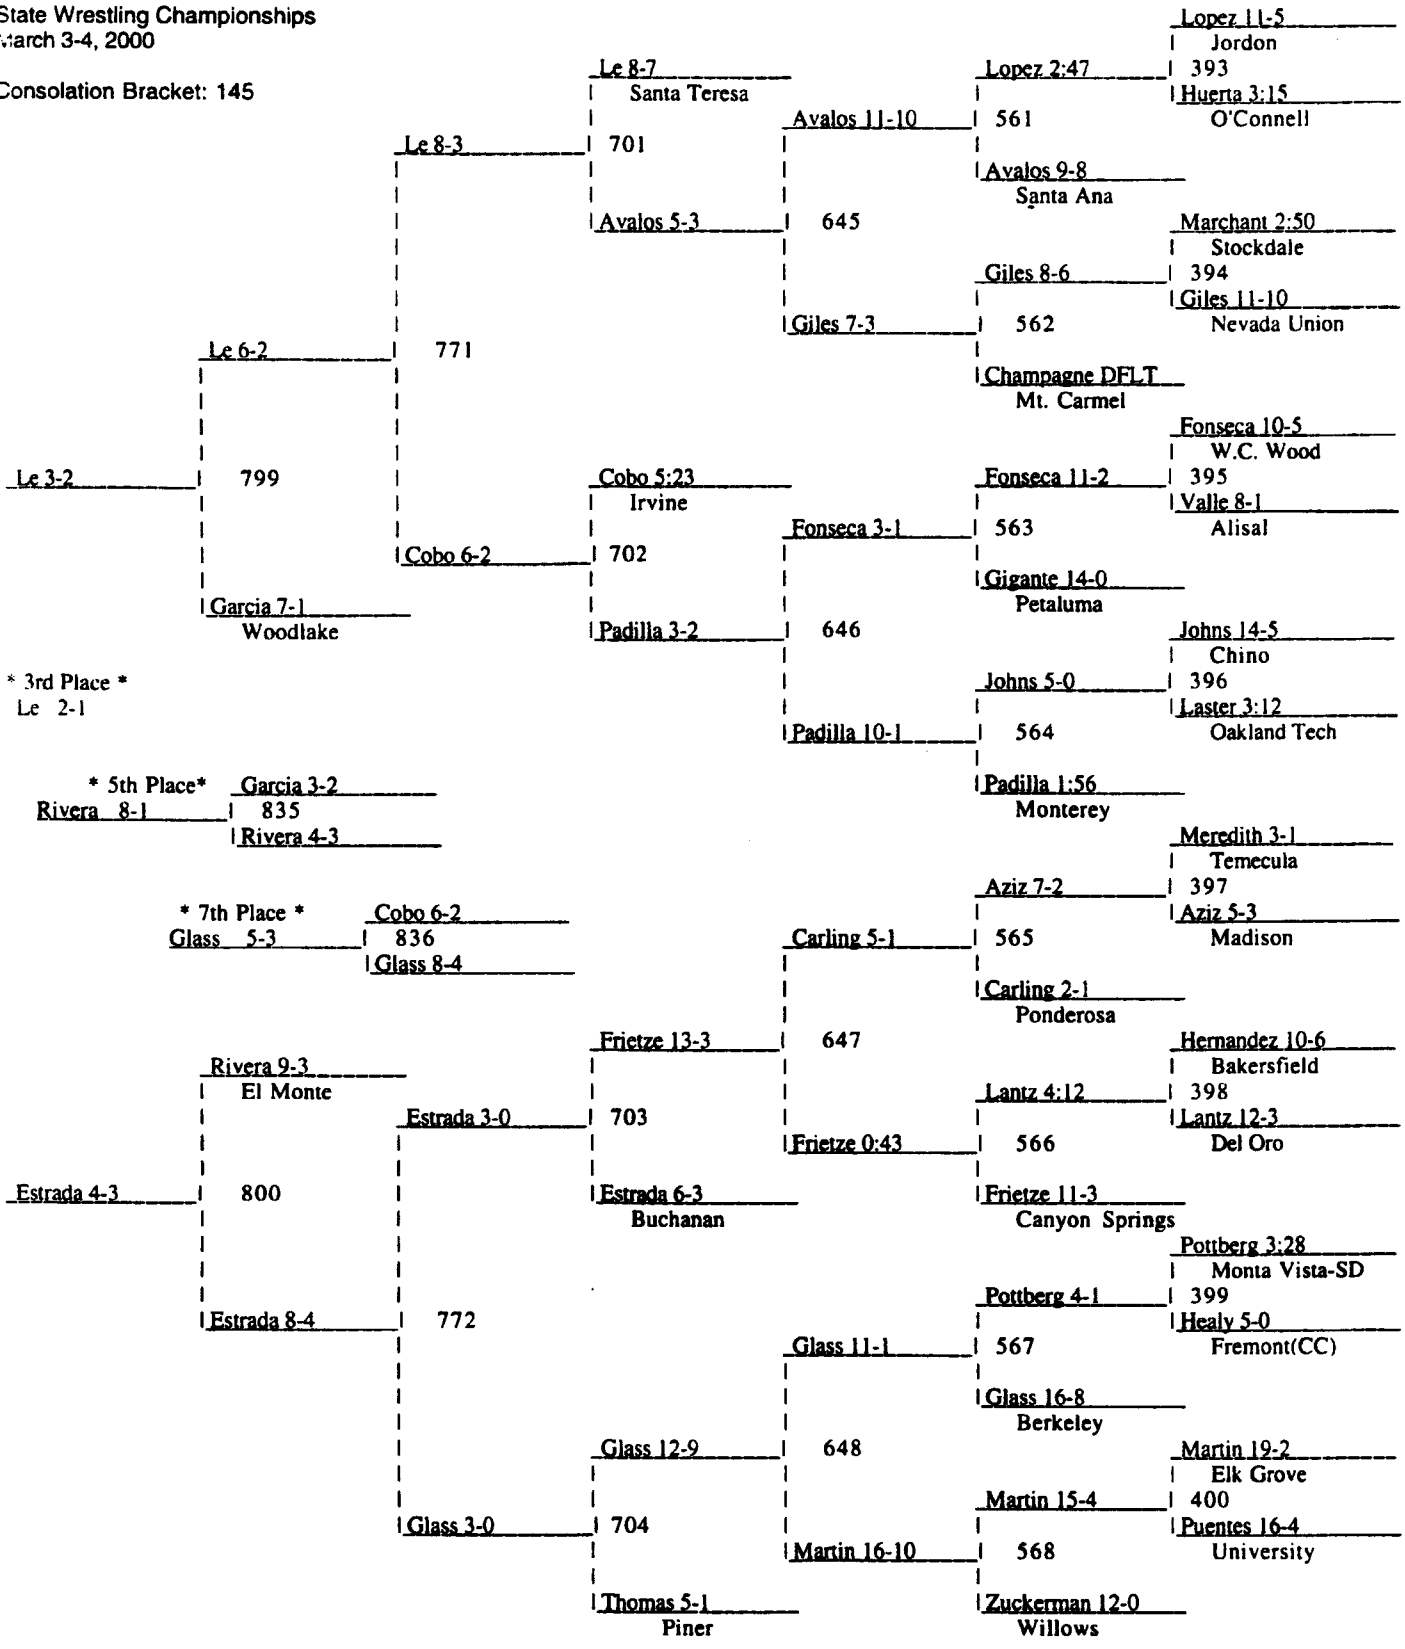

CIF
State Wrestling Championships
March 3-4, 2000

Consolation Bracket: 145

* 3rd Place *
Le 2-1

* 5th Place*
Garcia 3-2
Rivera 8-1 | 835
Rivera 4-3

* 7th Place *
Cobo 6-2
Glass 5-3 | 836
Glass 8-4