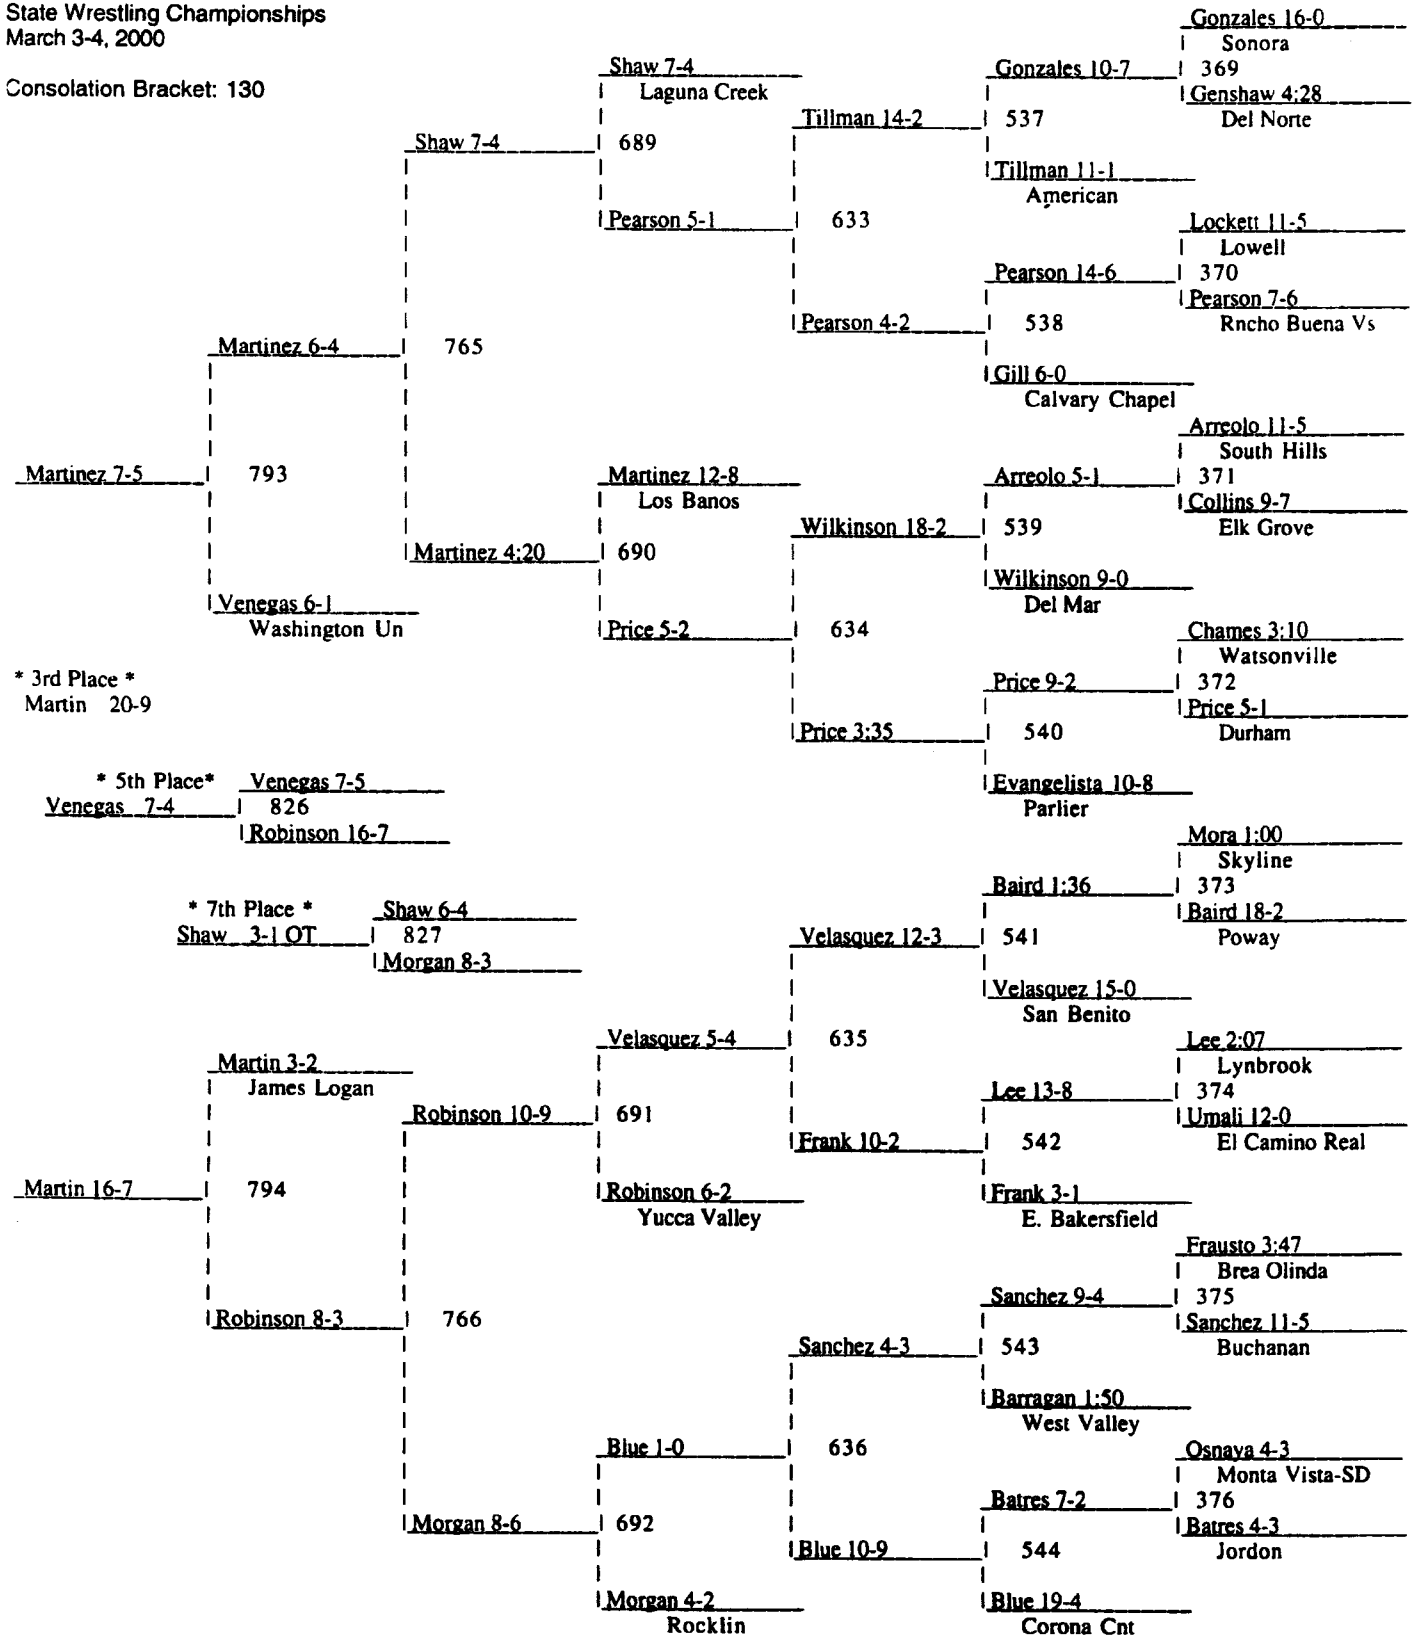

CIF
State Wrestling Championships
March 3-4, 2000

Consolation Bracket: 130