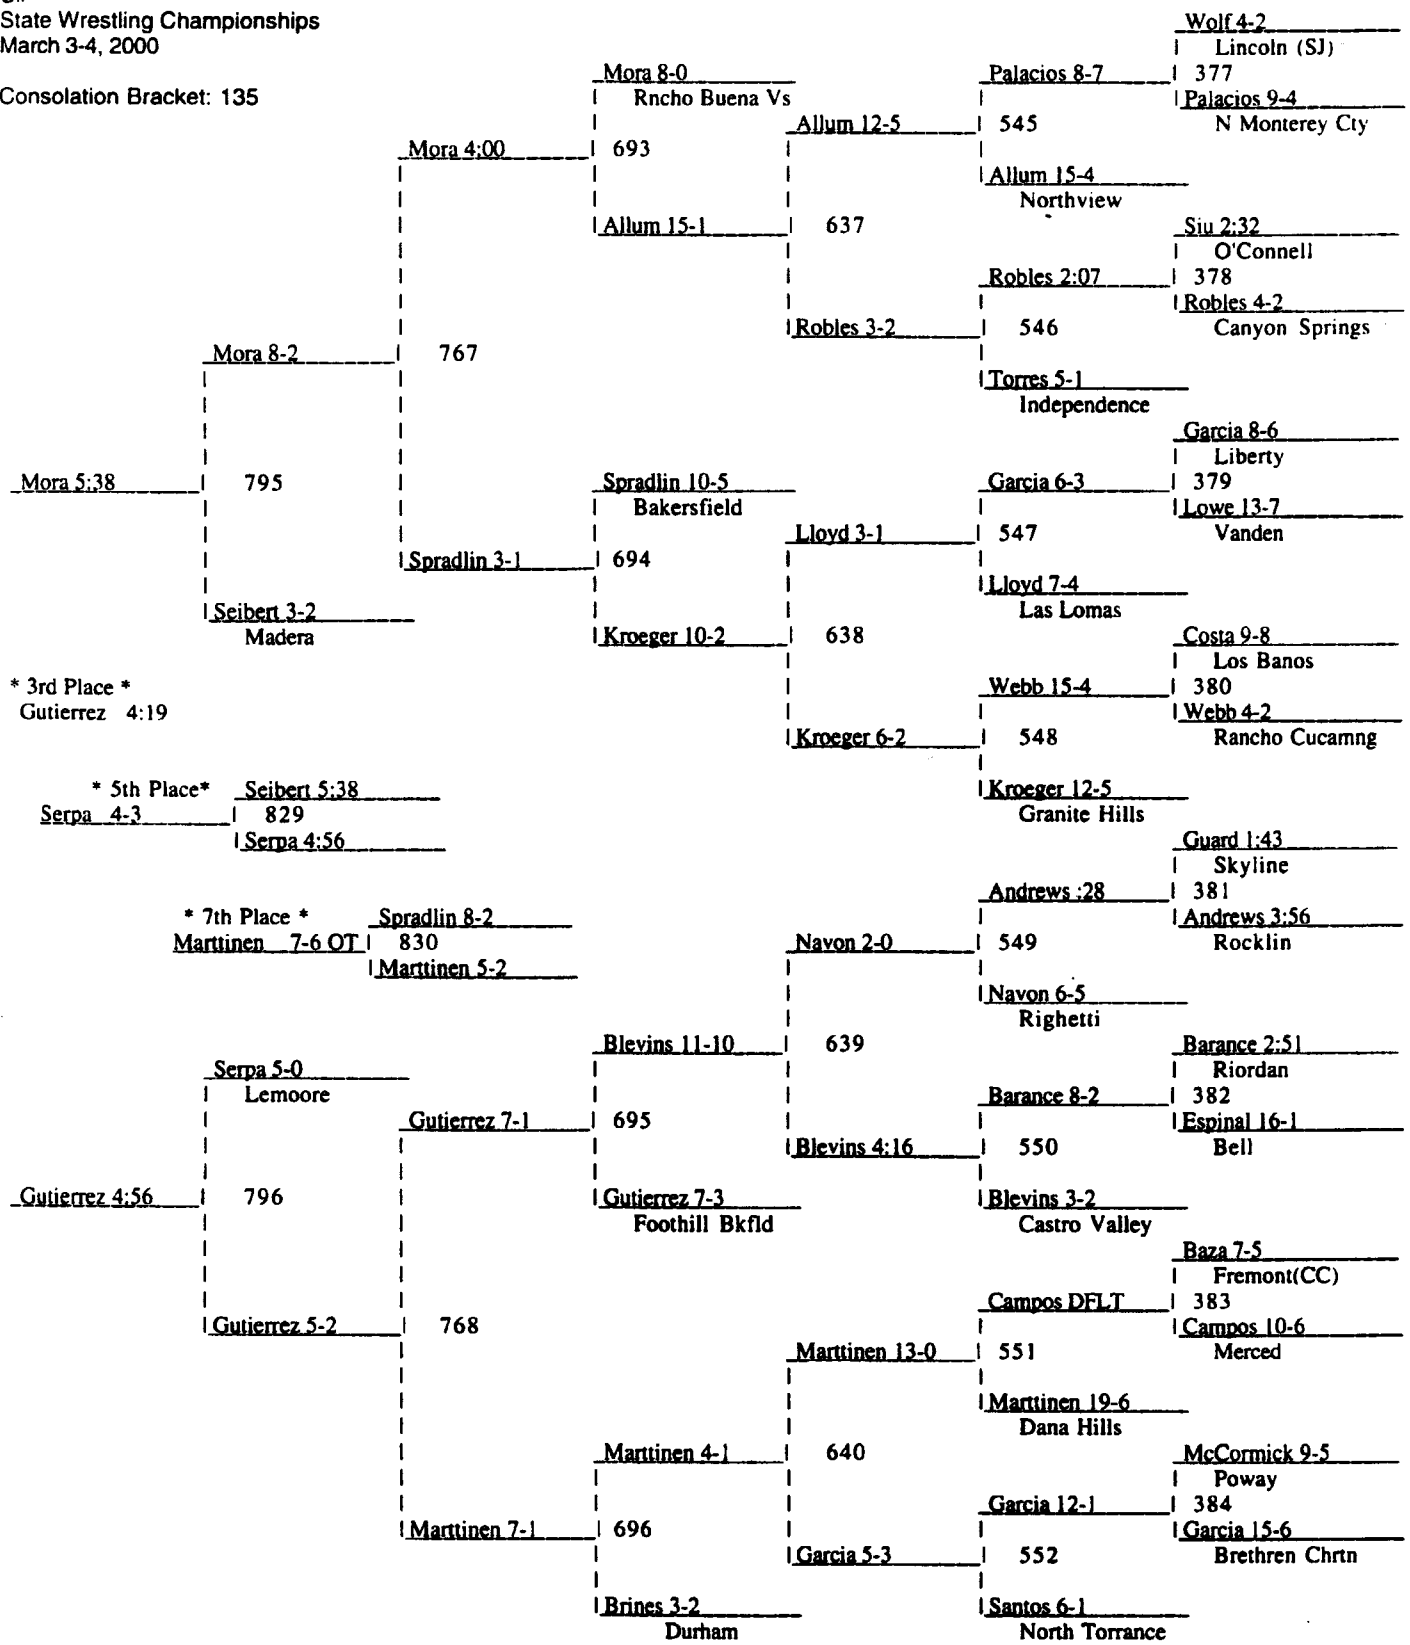

CIF
State Wrestling Championships
March 3-4, 2000

Consolation Bracket: 135

* 3rd Place *
Gutierrez 4:19

* 5th Place*
Serpa 4-3 | Seibert 5:38
829
Serpa 4:56

* 7th Place *
Martinen 7-6 OT | Spradlin 8-2
830
Martinen 5-2