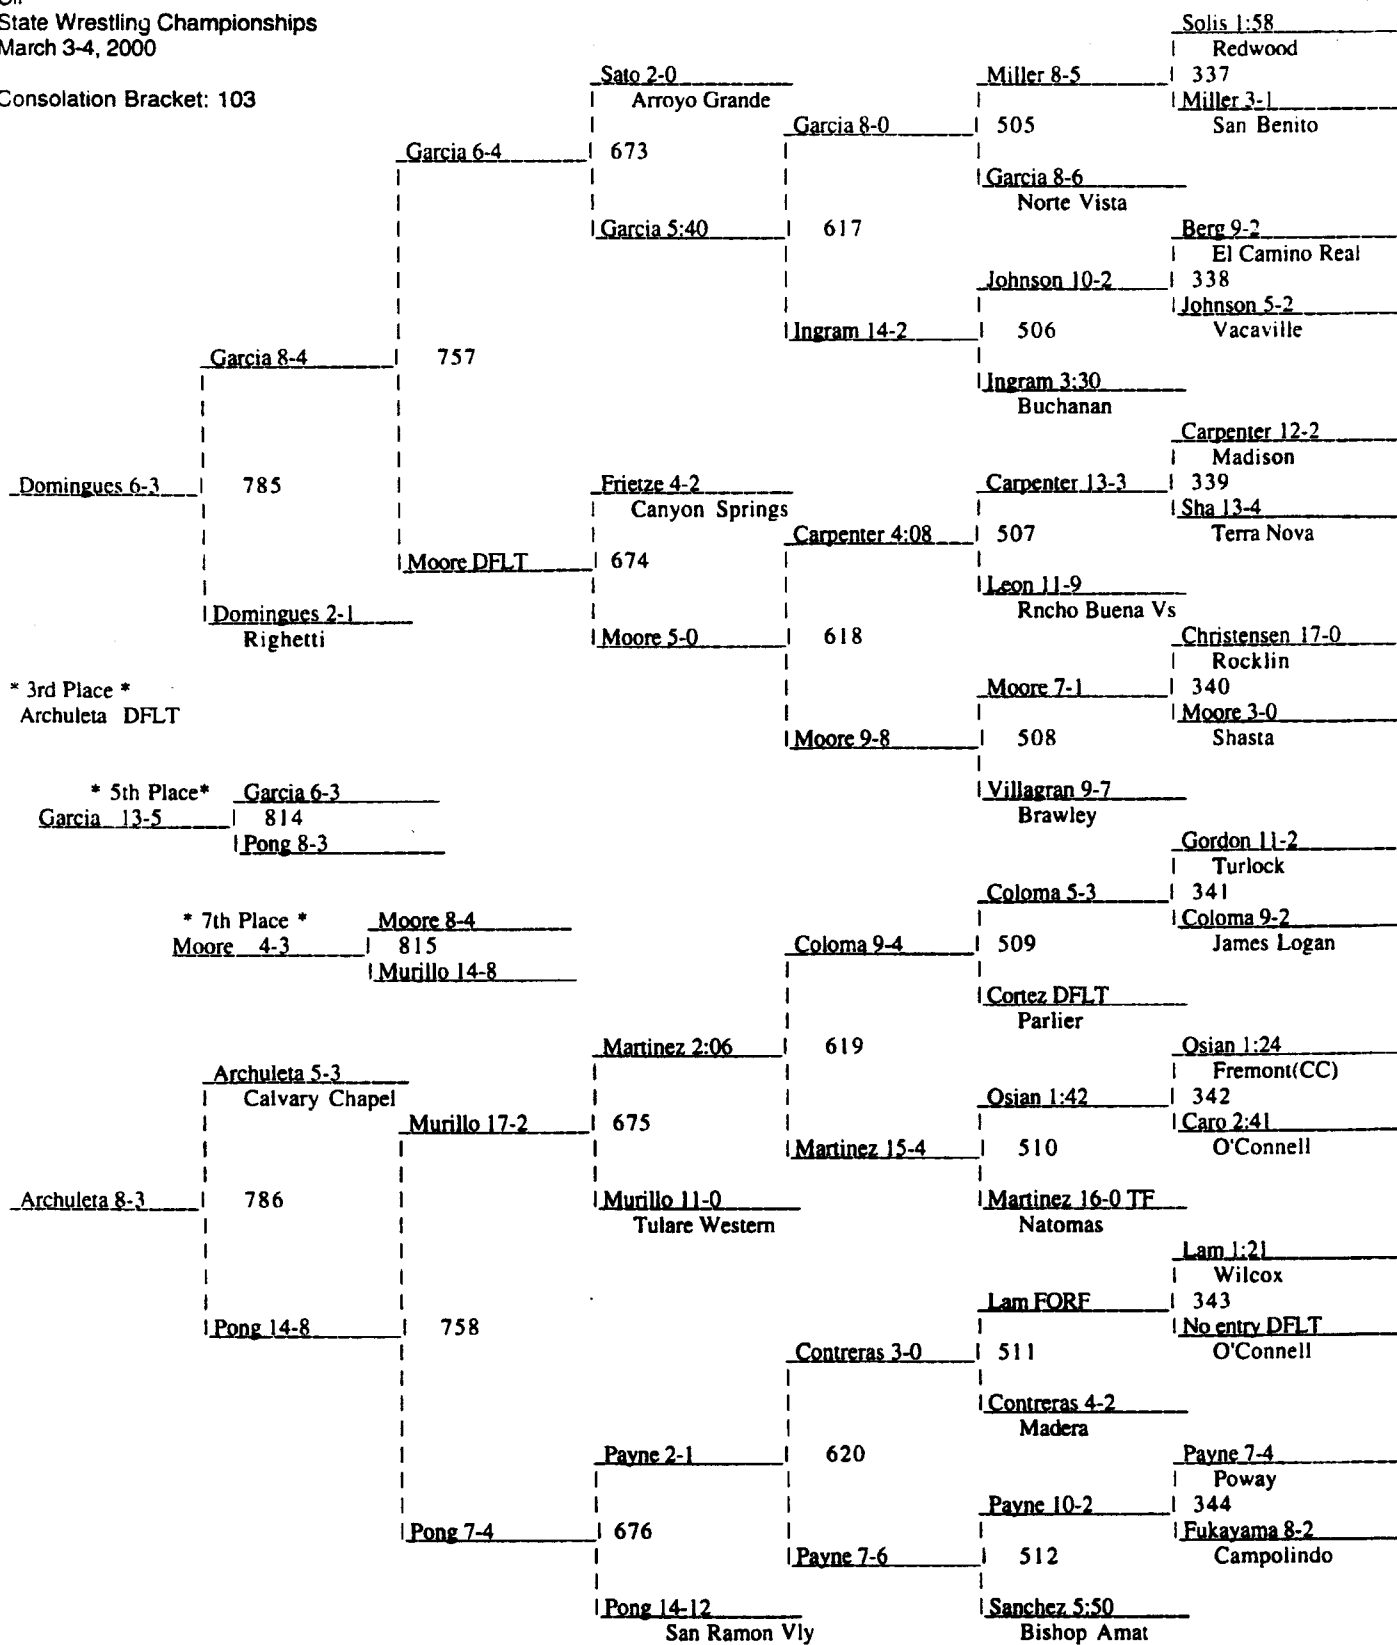

CIF
 State Wrestling Championships
 March 3-4, 2000

Consolation Bracket: 103

CIF
 State Wrestling Championships
 March 3-4, 2000

Weight class: 112 lbs.

| | | | | |
|--|-----------------|-----|---------------|---------------|
| CC2 Veile, Jason Monterey 12 17 | Reyes 16-1 | | | |
| S3 Reyes, Jose Brawley 11 | | 233 | Reick 11-0 | |
| NC3 Brown, Steve Kelseyville 10 18 | Reick 20-5 | | | |
| N1 Reick, William Durham 12 | | | 453 | Moreno 8-5 |
| O1 Peres, Felipe Fremont(O) 12 19 | Turk 1:34 | | | |
| S6 Turk, Ricky Rim Of World 10 | | 234 | Moreno 11-8 | |
| C4 Cuevas, Clemente Mendota 12 20 | Moreno 3:40 | | | |
| S11 Moreno, Vic Escalon 12 | | | | |
| NC1 Fitzpatrick, Kirk James Logan 10 21 | Fitzpatrick 6-4 | | | |
| S14 Wilson, Mike Vacaville 11 | | 235 | Vasquez 6-0 | |
| S7 Rodriguez, Anthony Brethren Chrm 11 22 | Vasquez 12-0 | | | |
| C1 Vasquez, Darrell Bakersfield 11 | | | 454 | Vasquez 12-1 |
| SD2 Hall, Steve Poway 12 23 | Hall 10-0 | | | |
| CC3 Cirone, Chris Bellarmine 12 | | 236 | Hall 4-1 | |
| S15 Morgan, Eric Rocklin 10 24 | Peralta 3-1 | | | |
| S2 Peralta, Tommy Villa Park 12 | | | | |
| C5 Reyes, Ray Hanford 12 25 | Reyes FORF | | | |
| S12 Barwis, Jake Ponderosa 12 | | 237 | Trevino 18-9 | |
| SD3 Hein, Nick Vista 11 26 | Trevino 13-3 | | | |
| S1 Trevino, Zeke Santa Fe 10 | | | 455 | Bautista DFLT |
| SF1 Escobar, Fernando Galileo 11 27 | Martinez 4:44 | | | |
| C3 Martinez, Nick Tulare Union 10 | | 238 | Bautista 10-0 | |
| CC1 Bautista, Brandon Gilroy 11 28 | Bautista 5-3 | | | |
| S8 Delosreyes, Ben St. John Bosco 11 | | | | |
| C2 Onsurez, Andrew E. Bakersfield 12 29 | Onsurez 17-3 | | | |
| S13 Fragoza, Thomas Calaveras 10 | | 239 | Onsurez 4-1 | |
| NC2 Mitchell, James Del Norte 10 30 | Mitchell 6-1 | | | |
| S4 Galvan, Josh Loara 11 | | | 456 | Onsurez 9-6 |
| SD1 Bridge, Jeff West Hills 12 31 | Bridge 8-5 | | | |
| CC4 Streu, Joe Silver Creek 11 | | 240 | Woldai 5-4 | |
| S5 Woldai, Berhane Moreno Vally 12 32 | Woldai 8-1 | | | |
| LA1 Michel, Joe San Fernando 11 | | | | |