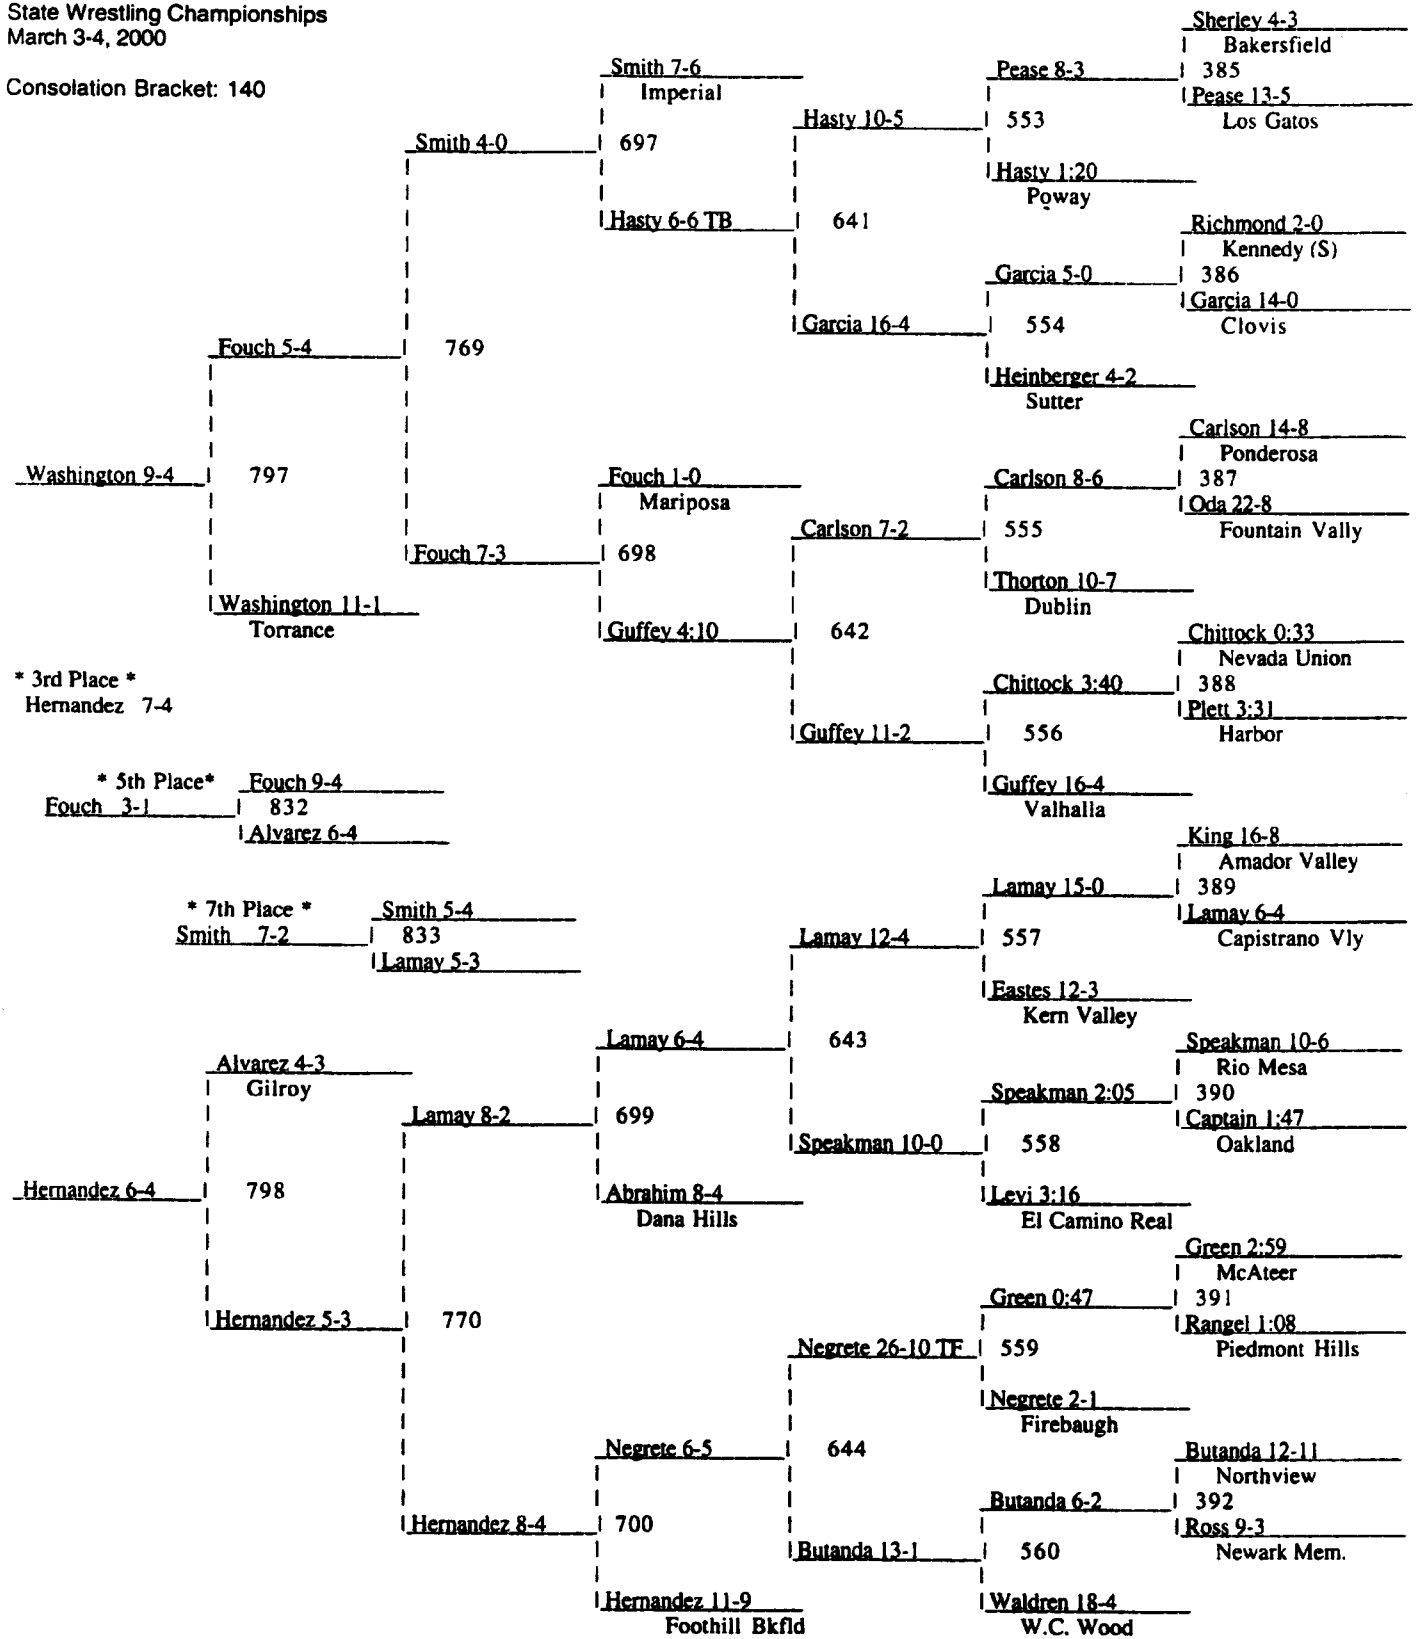

CIF
State Wrestling Championships
March 3-4, 2000

Consolation Bracket: 140