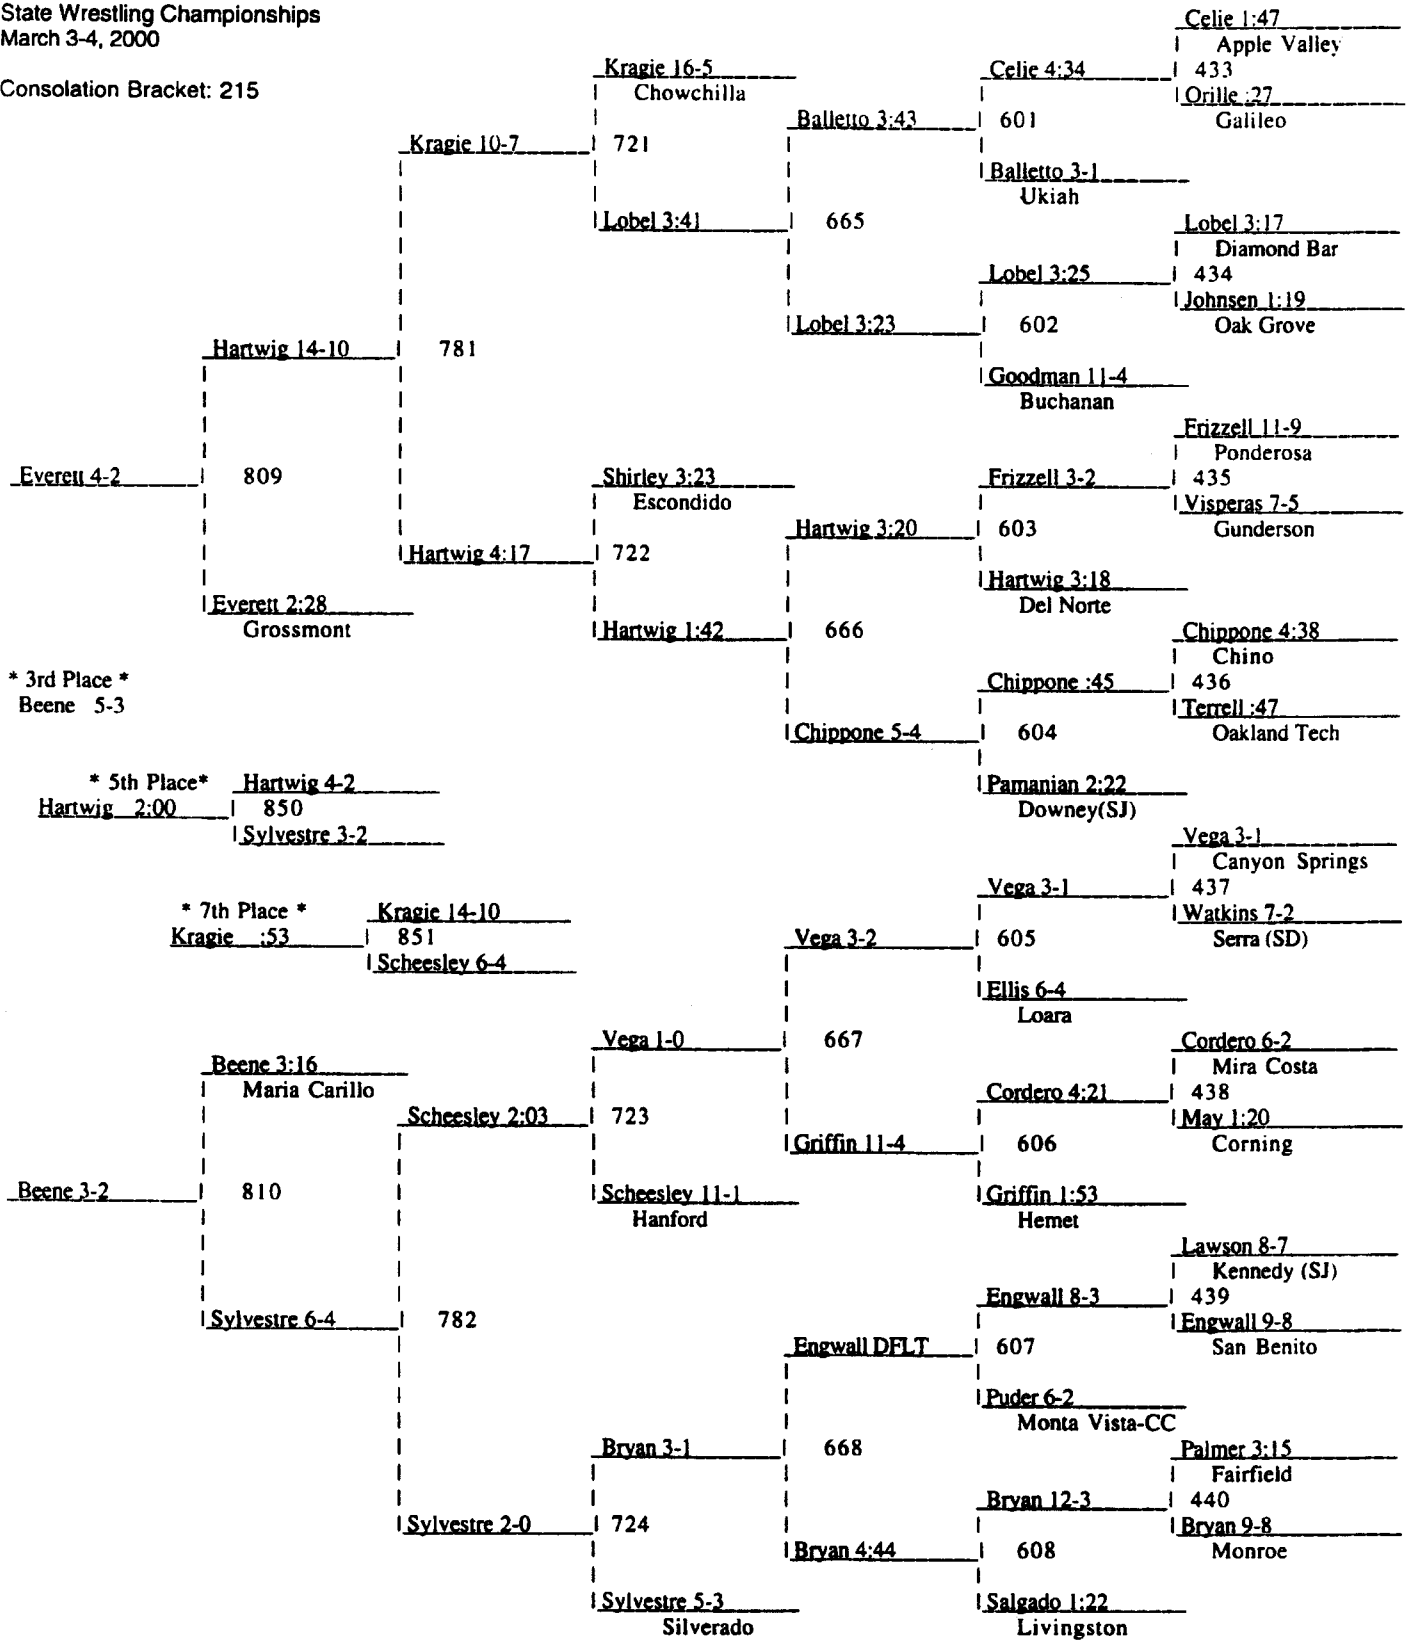

CIF
State Wrestling Championships
March 3-4, 2000

Consolation Bracket: 215