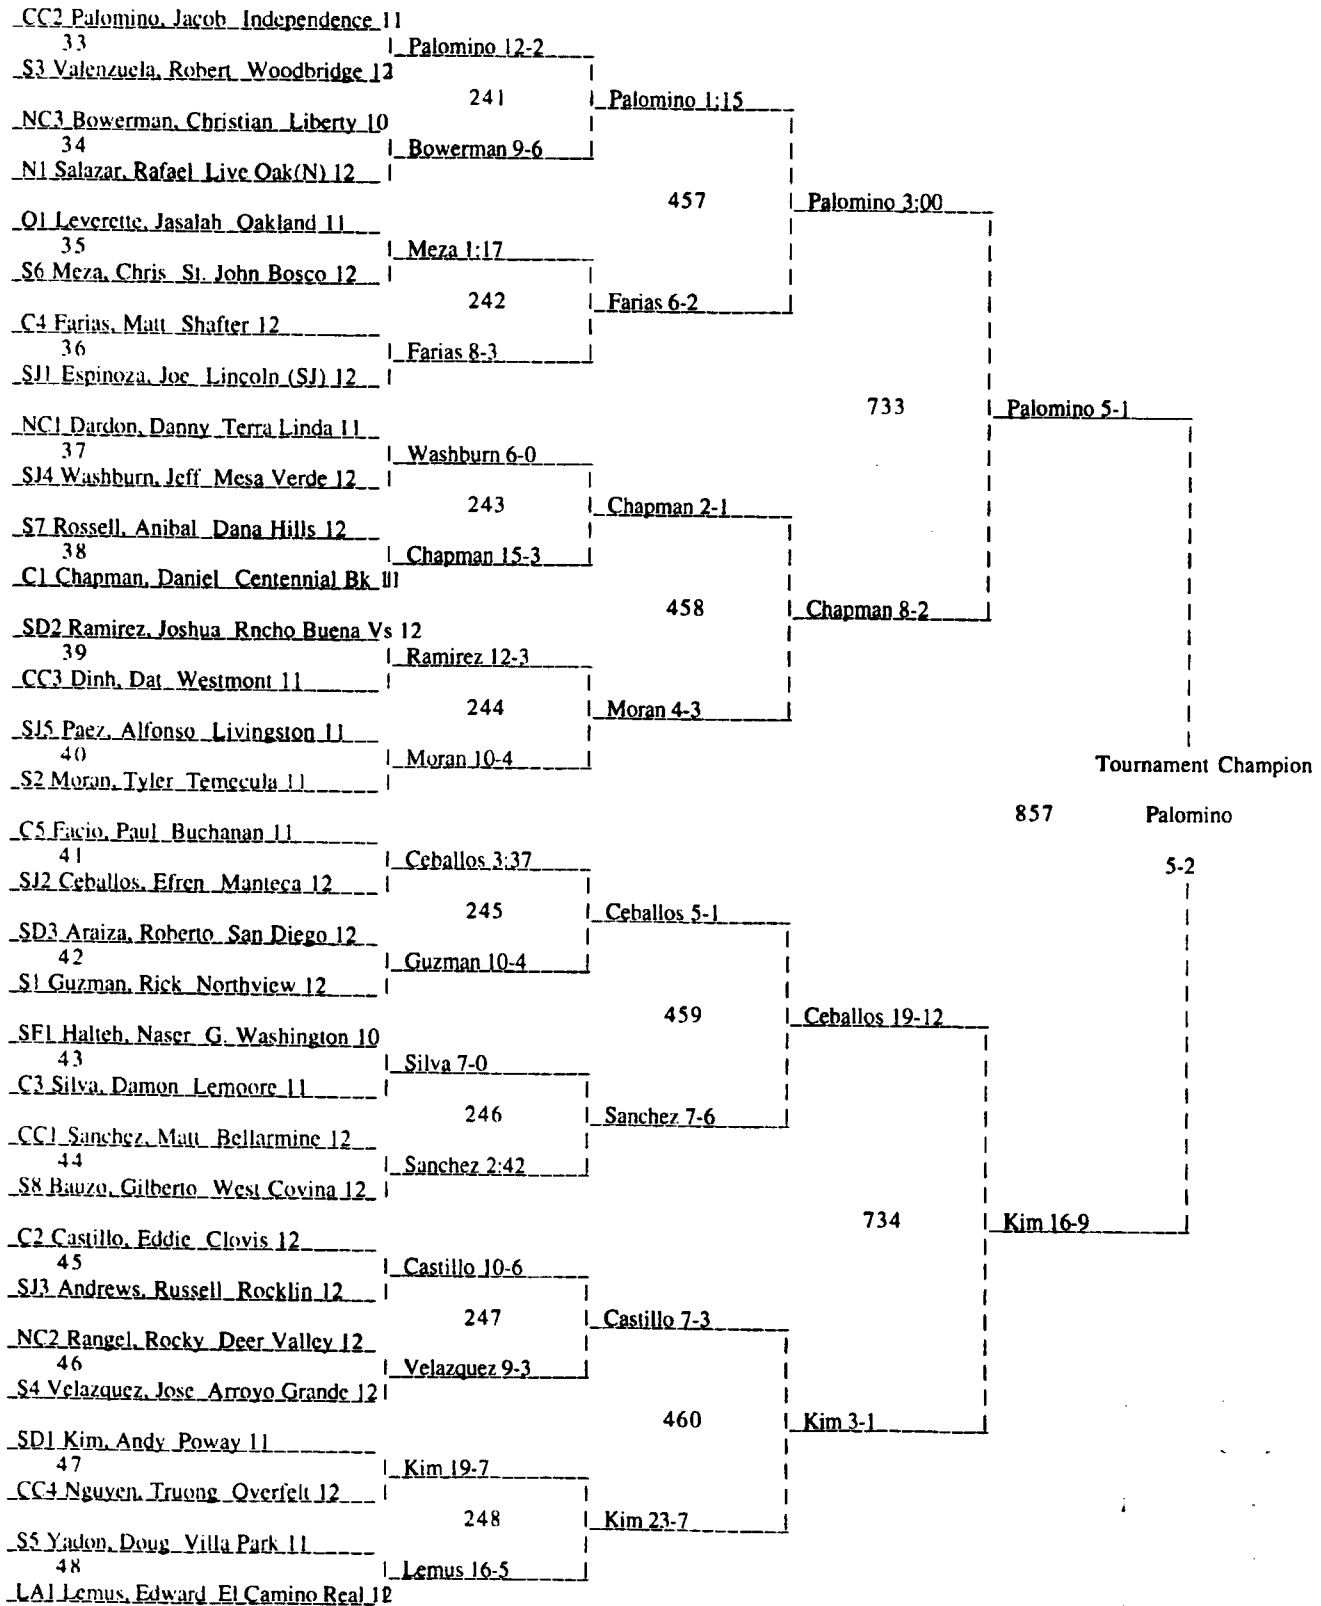

CIF
State Wrestling Championships
March 3-4, 2000

Weight class: 119 lbs.