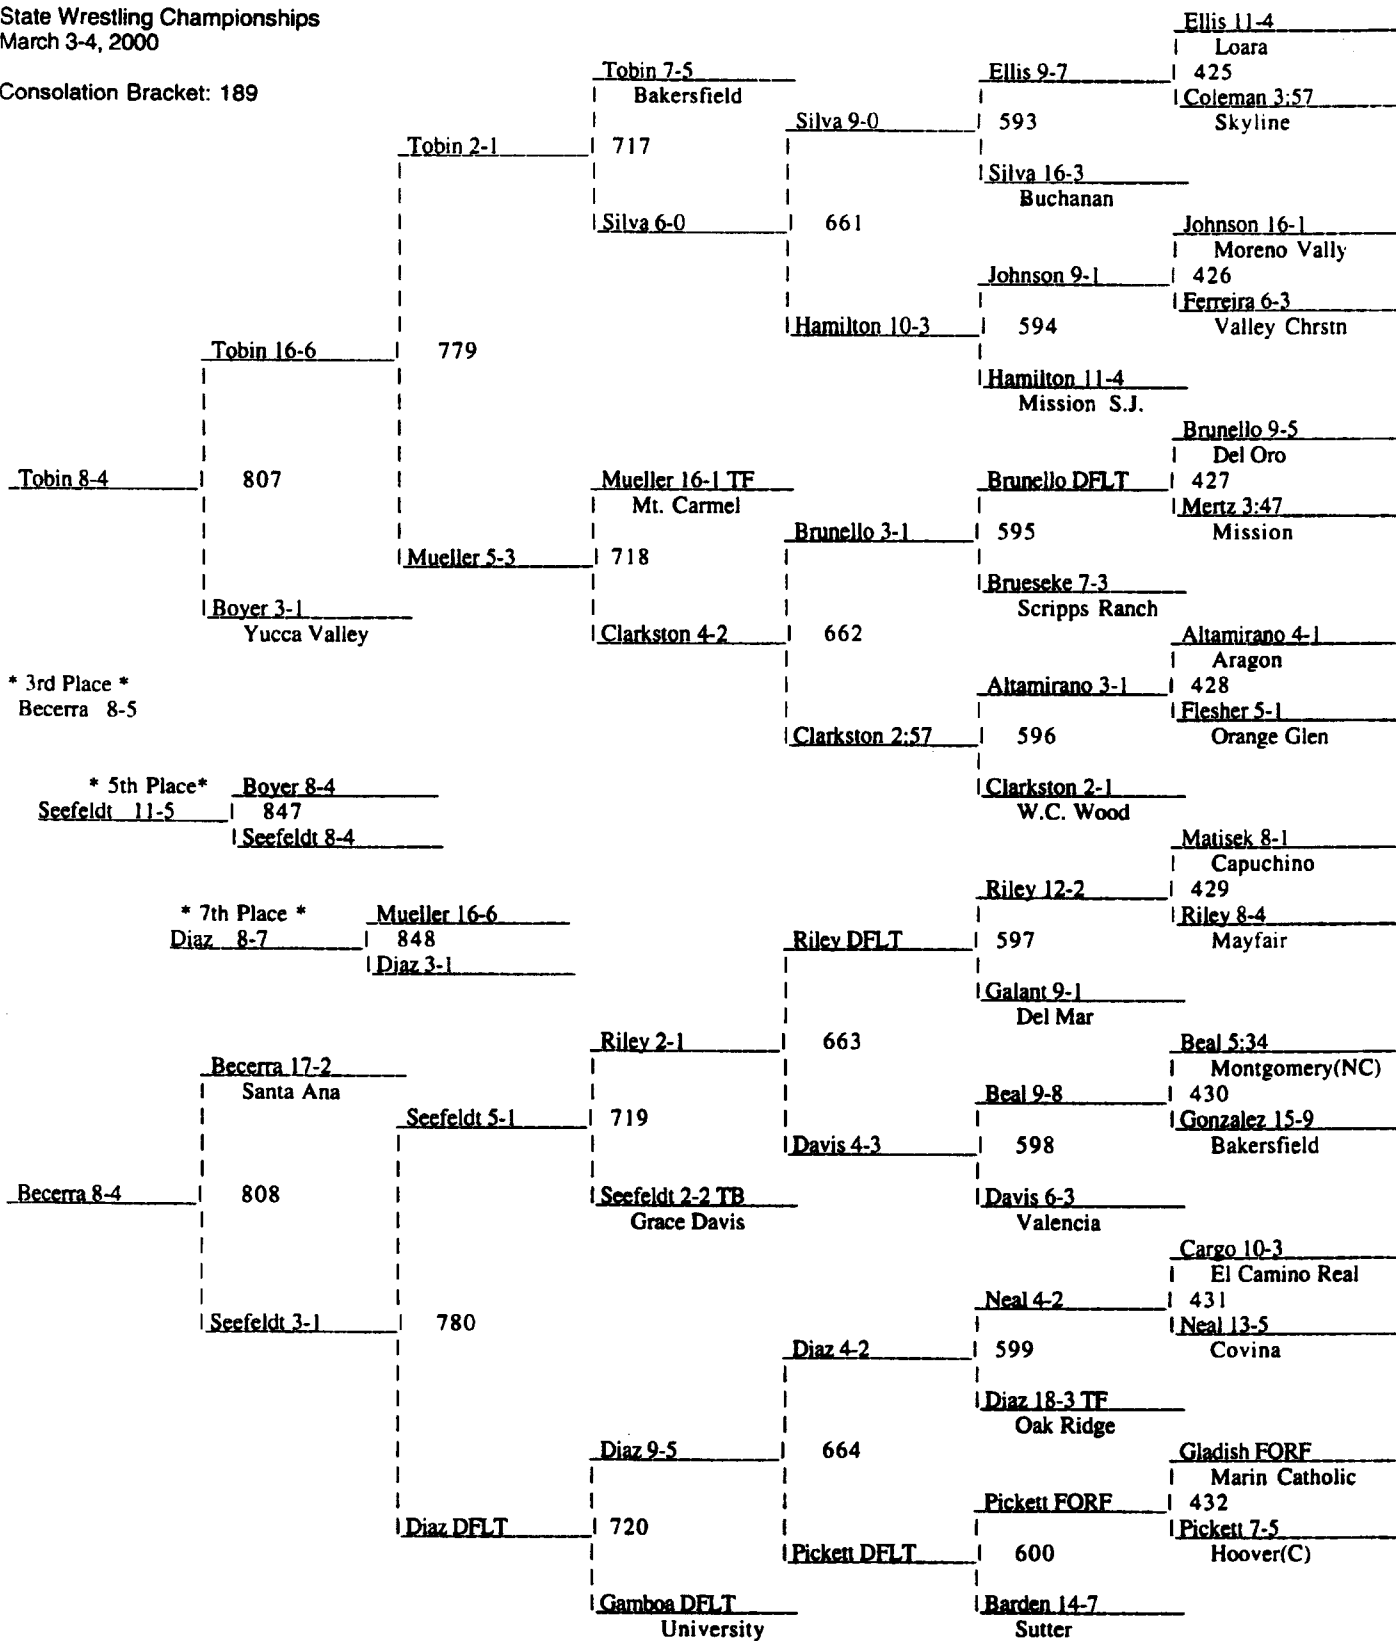

CIF
State Wrestling Championships
March 3-4, 2000

Consolation Bracket: 189

* 3rd Place *
Becerra 8-5

* 5th Place*
Boyer 8-4
Seefeldt 11-5 | 847
Seefeldt 8-4

* 7th Place *
Mueller 16-6
Diaz 8-7 | 848
Diaz 3-1