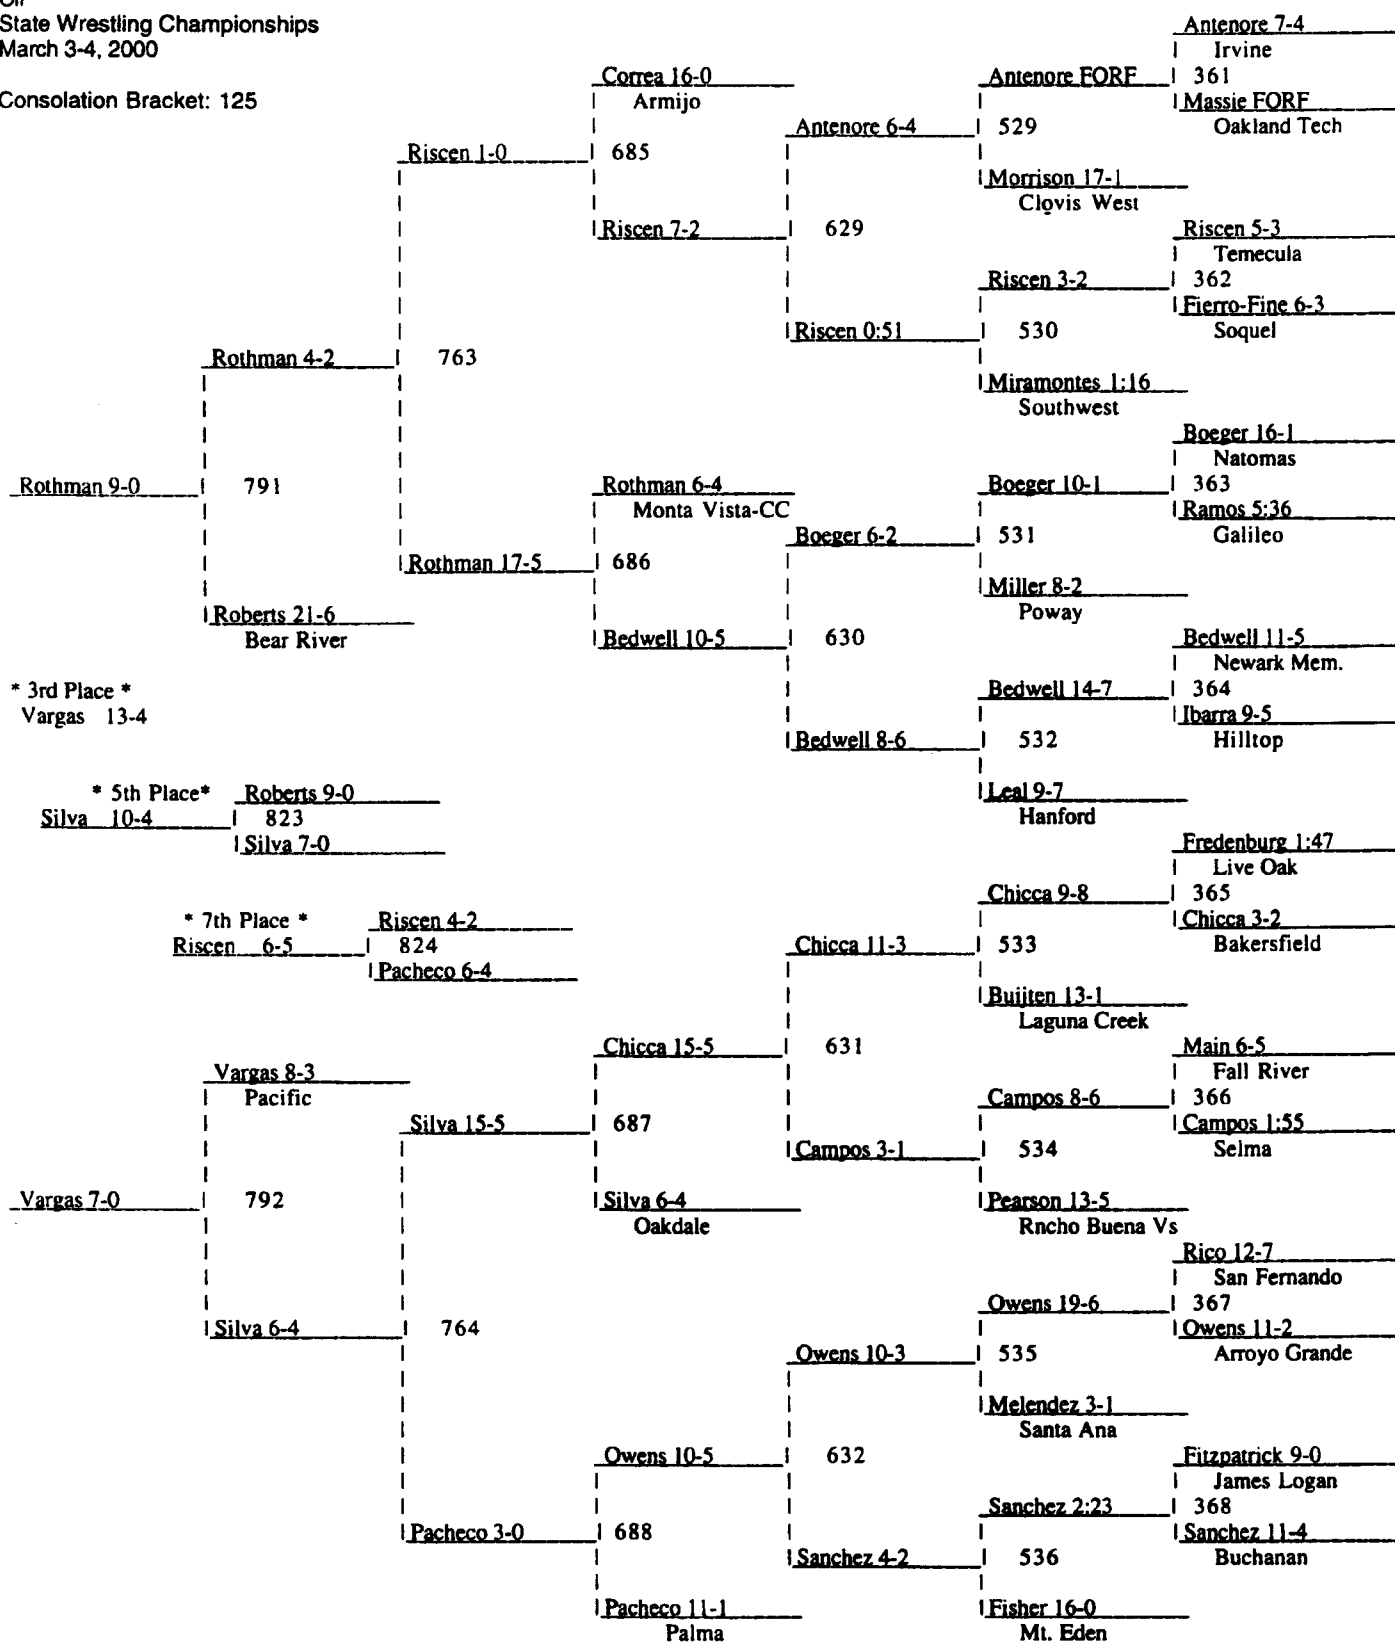

CIF
State Wrestling Championships
March 3-4, 2000

Consolation Bracket: 125