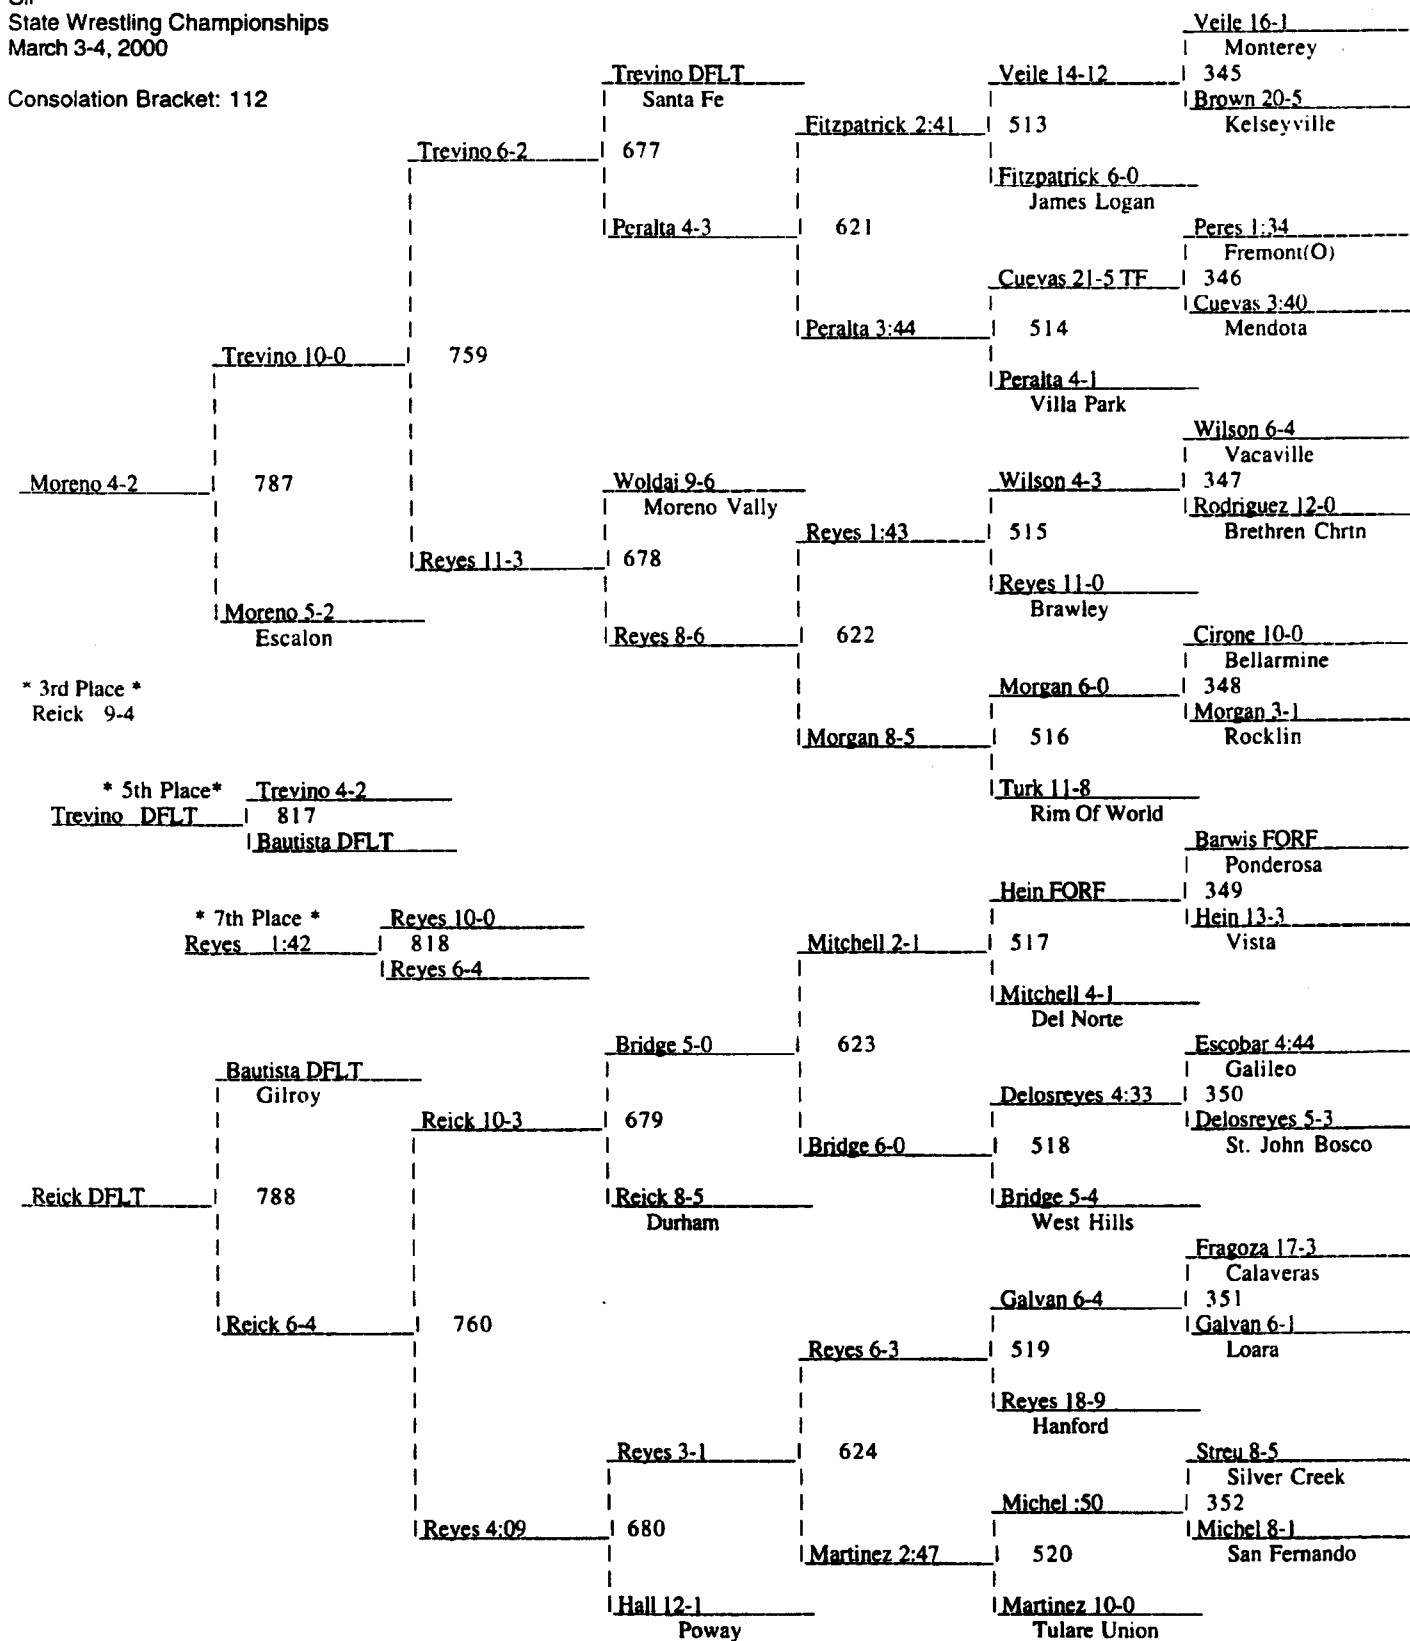

731

732

Tournament Champion

856

Vasquez

6-2

CIF
State Wrestling Championships
March 3-4, 2000

Consolation Bracket: 112