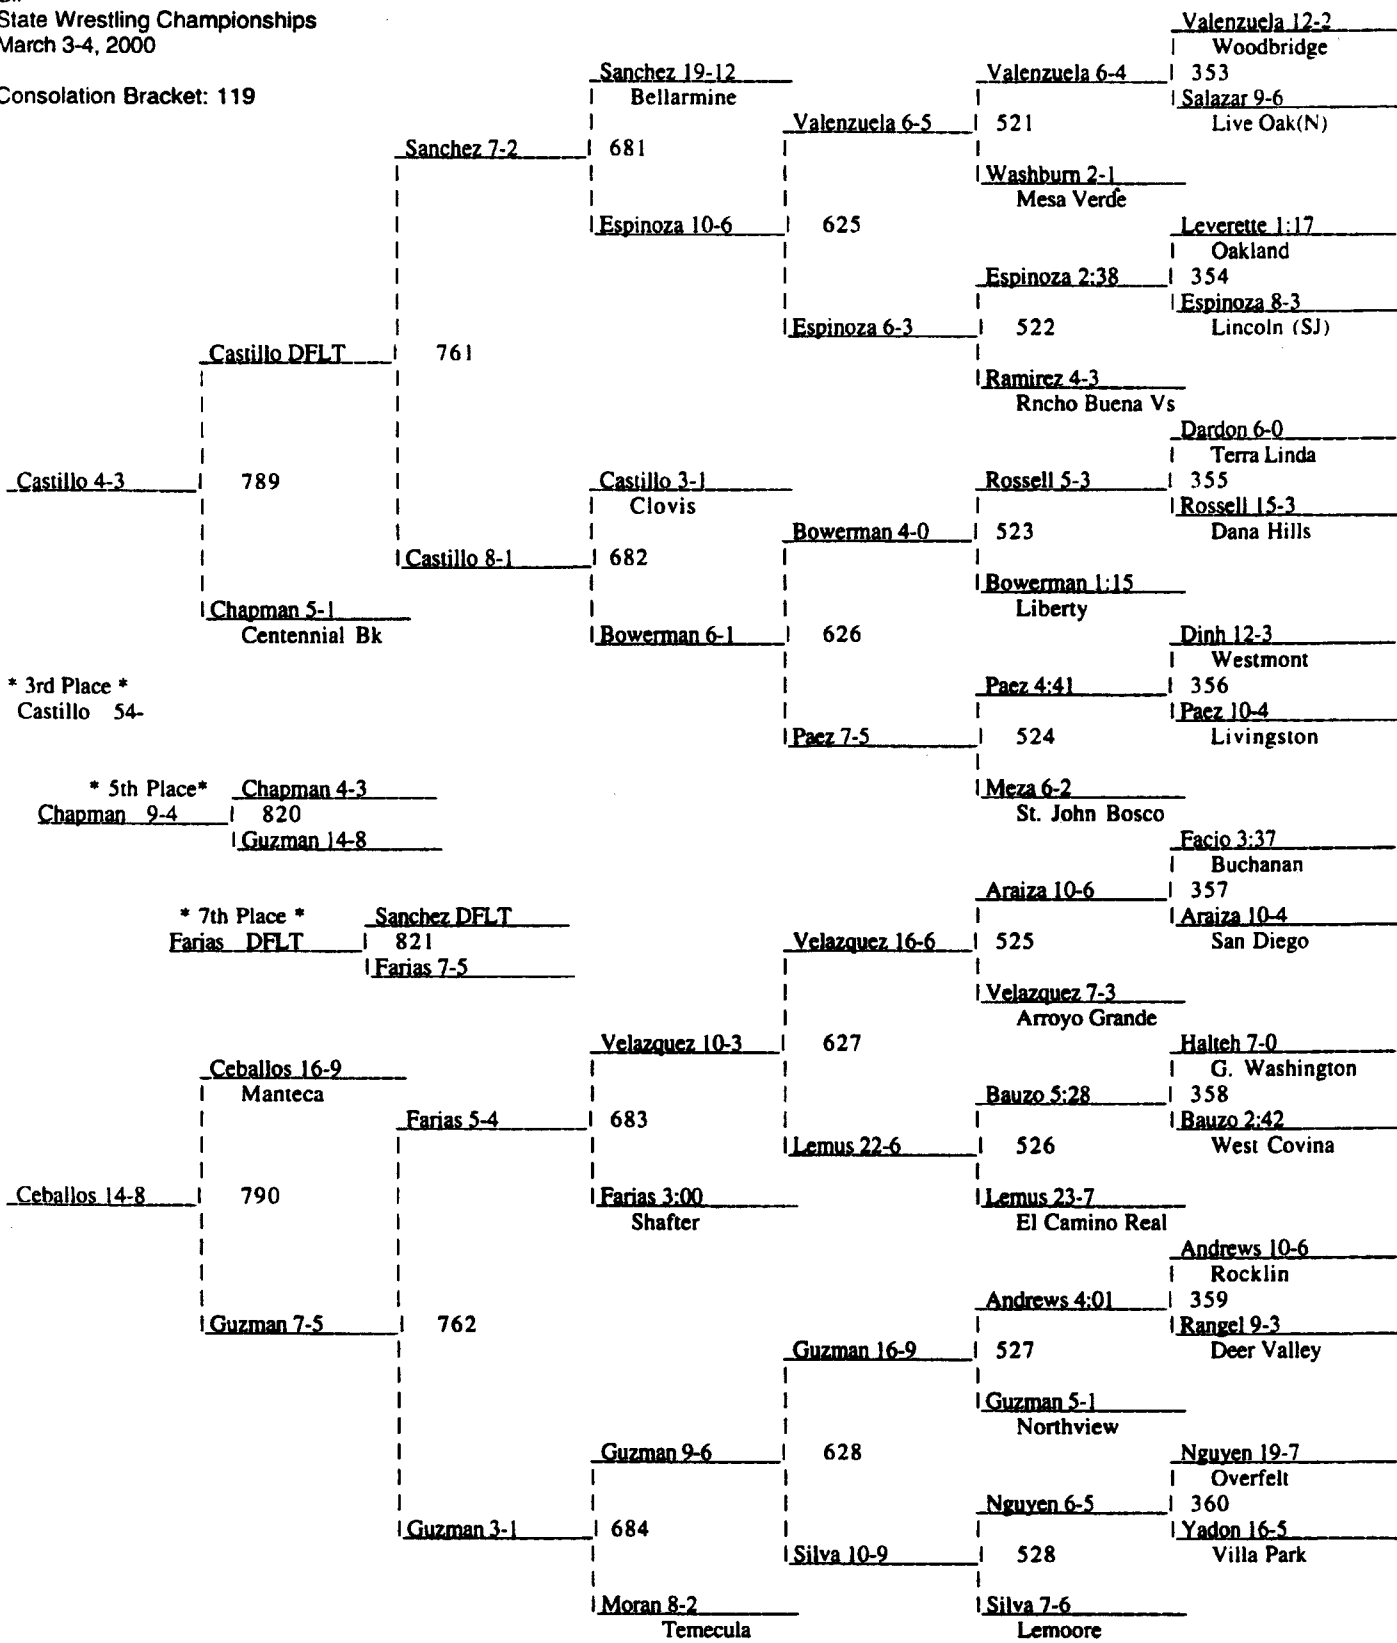

CIF
State Wrestling Championships
March 3-4, 2000

Consolation Bracket: 119

* 3rd Place *
Castillo 54-

* 5th Place *
Chapman 9-4
Chapman 4-3
Guzman 14-8

* 7th Place *
Sanchez DFLT
Farias DFLT
Farias 7-5