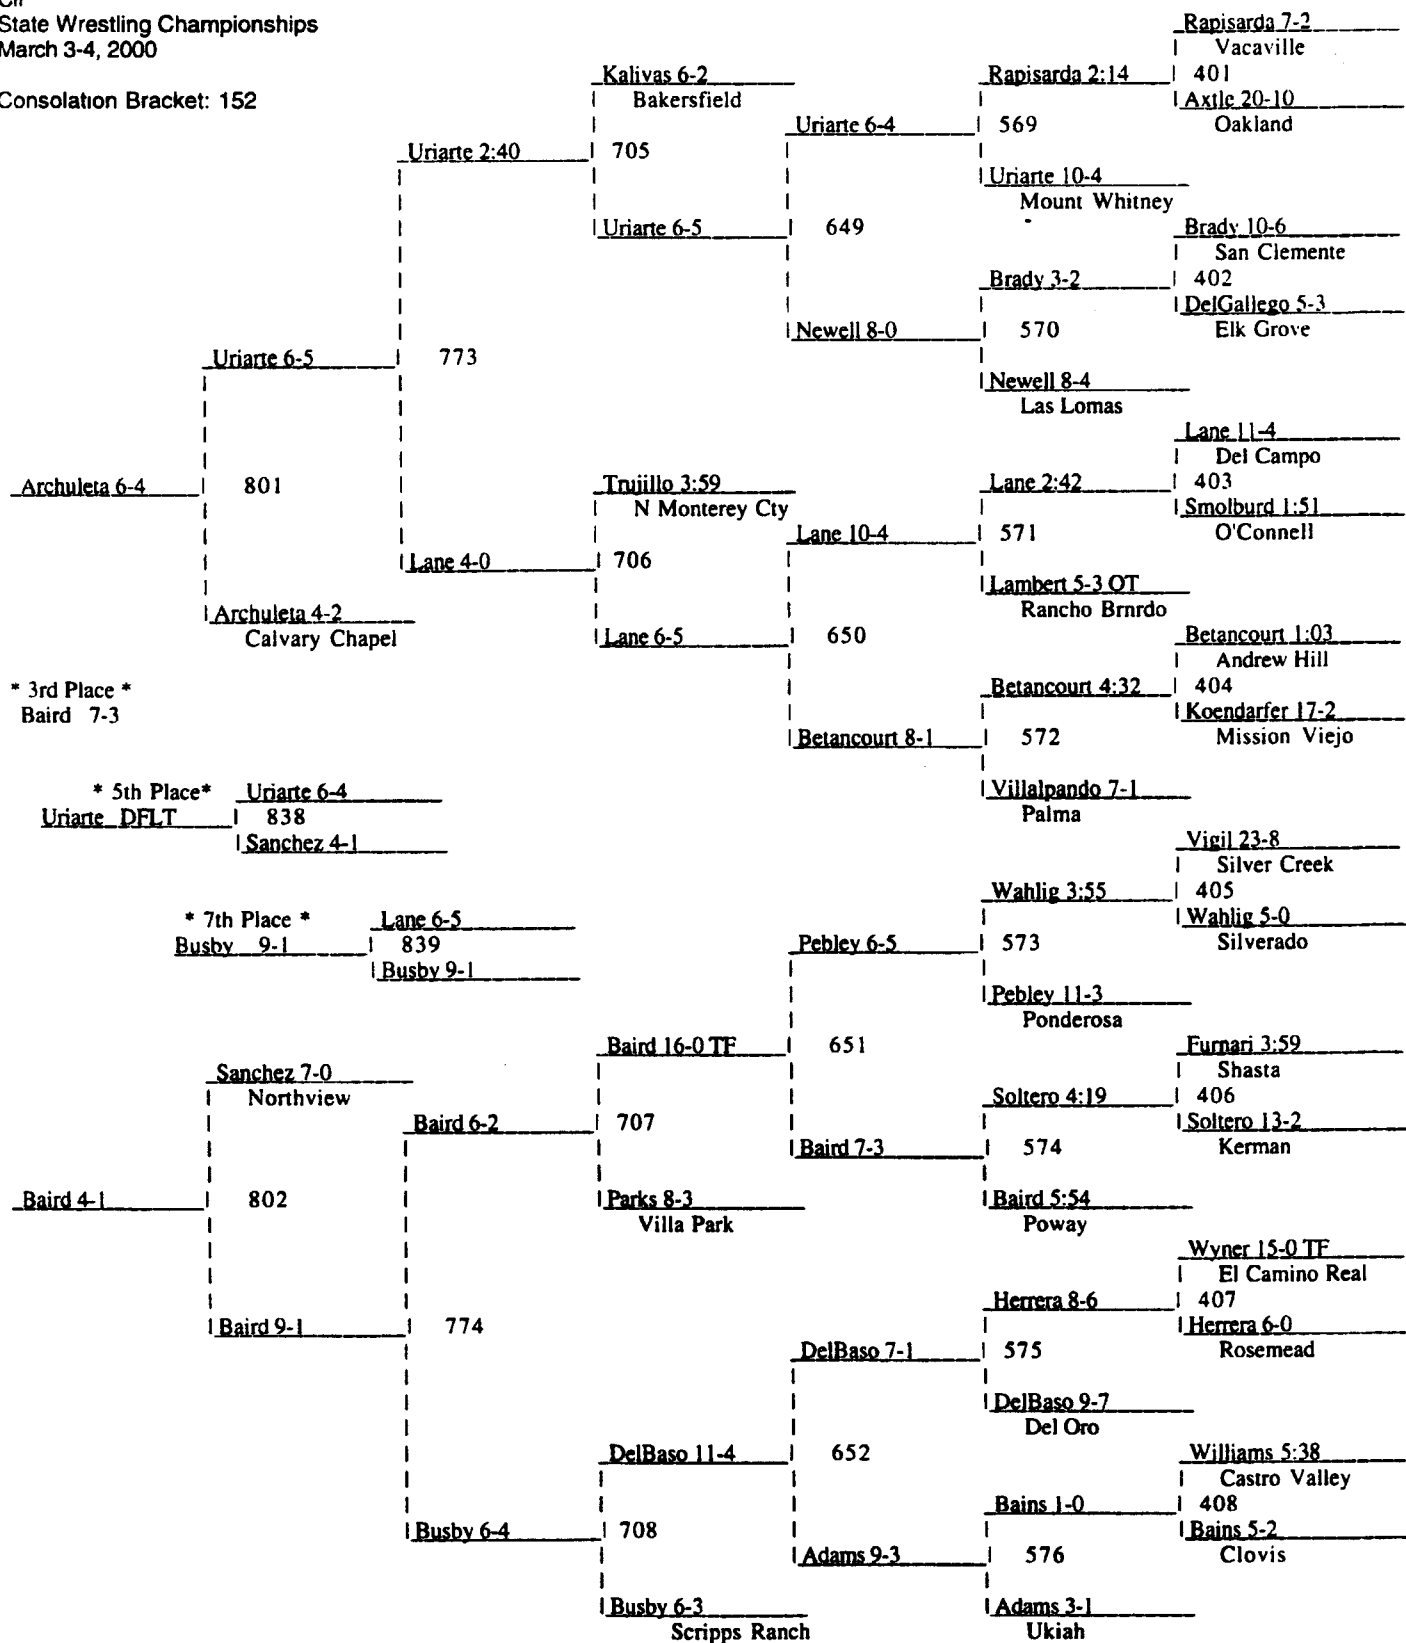

CIF
State Wrestling Championships
March 3-4, 2000

Consolation Bracket: 152