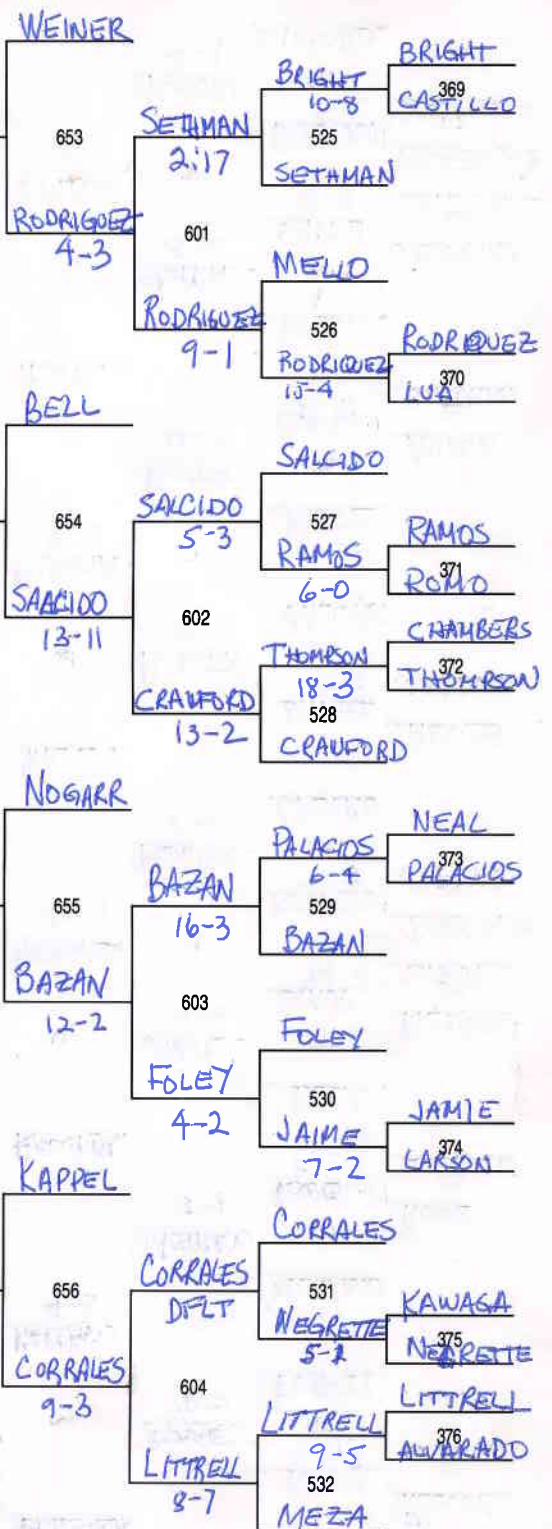

N2 - Bright, Jeff (Trinity - 12)

SD3 - Salcido, Darren (Valhalla - 12) 113

CC2 - Castillo, Mario (Watsonville - 10)

S3 - Mosley, Ed (Calvary Chapel - 10) 114

C1 - Crawford, Shane (Clovis - 12)

SJ4 - Rodriguez, Marius (Ceres - 12) 115

S6 - Lua, Juan (Century - 12)

NC1 - Mogarr, Josh (Liberty - 12) 116

S2 - Sethman, Steve (Whittier - 12)

CC3 - Ramos, Juan (Monterey - 12) 117

O1 - Romo, Lupe (Oakland - 12)

SD2 - Barker, Jason (Poway - 12) 118

C4 - Mello, Ben (Monache - 12)

SF1 - Chambers, Brian (McAteer - 10) 119

S7 - Thompson, Andy (West Valley - 12)

SJ1 - Kappel, P.J. (Vacaville - 12) 120

CC1 - Corrales, Mike (Santa Teresa - 12)

S5 - Neal, Bryan (Savannah - 10) 121

LA1 - Palacios, Ralph (Canoga Park - 12)

NC2 - Gaines, Doug (Del Norte - 12) 122

SJ2 - Weiner, Beau (Ponderosa - 11) 123

S4 - Jamie, Chris (El Modena - 11) 123

SD4 - Larson, Jeremiah (Granite Hills - 11)

C2 - Meza, Fernando (Madera - 11) 124

SD1 - Bell, Todd (Grossmont - 12)

C5 - Kagawa, Jason (Clovis West - 11) 125

NC3 - Bazan, Laio (Pittsburg - 11)

C3 - Negrette, Nacho (Firebaugh - 11) 126

SJ3 - Foley, Stefan (St. Patrick (SJ) - 10)

N1 - Littrell, Dave (Enterprise - 12) 127

CC4 - Alvarado, Sal (Monterey - 12)

S1 - Valencia, Anthony (Mark Keppel - 12) 128

SACCIDO
7-2 5-16

MOSLEY
3-2 OT

CRAWFORD
2:58

NOGARR
6-3

SETHMAN
4-3 OT

BARKER
14-3

MELLO
1:45

KAPPEL
10-2

CORRALES
9-4

GAINES
12-5

WEINER
9-1

MEZA
4-1

BELL
5-3 19-0

BAZAN
13-5

FOLEY
15-6

VALENCIA
3:00

MOSLEY
7-3

MOSLEY
4-2 OT

NOGARR
2-0

BARKER
5-1

BARKER
15-4

BARKER
7-2

KAPPEL
15-4

GAINES
4:52

WEINER
8-4

VALENCIA
8-5

WEINER
8-4

BELL
7-2

VALENCIA
4-2

VALENCIA
8-0

VALENCIA
8-0

CIF/Reebok

1993 HIGH SCHOOL WRESTLING CHAMPIONSHIPS

Consolation Bracket

CIF/REEBOK STATE CHAMPION

VALENCIA
5-3 OT

VALENCIA
1-0

Weight Class:
145 lbs. (Plan 3)