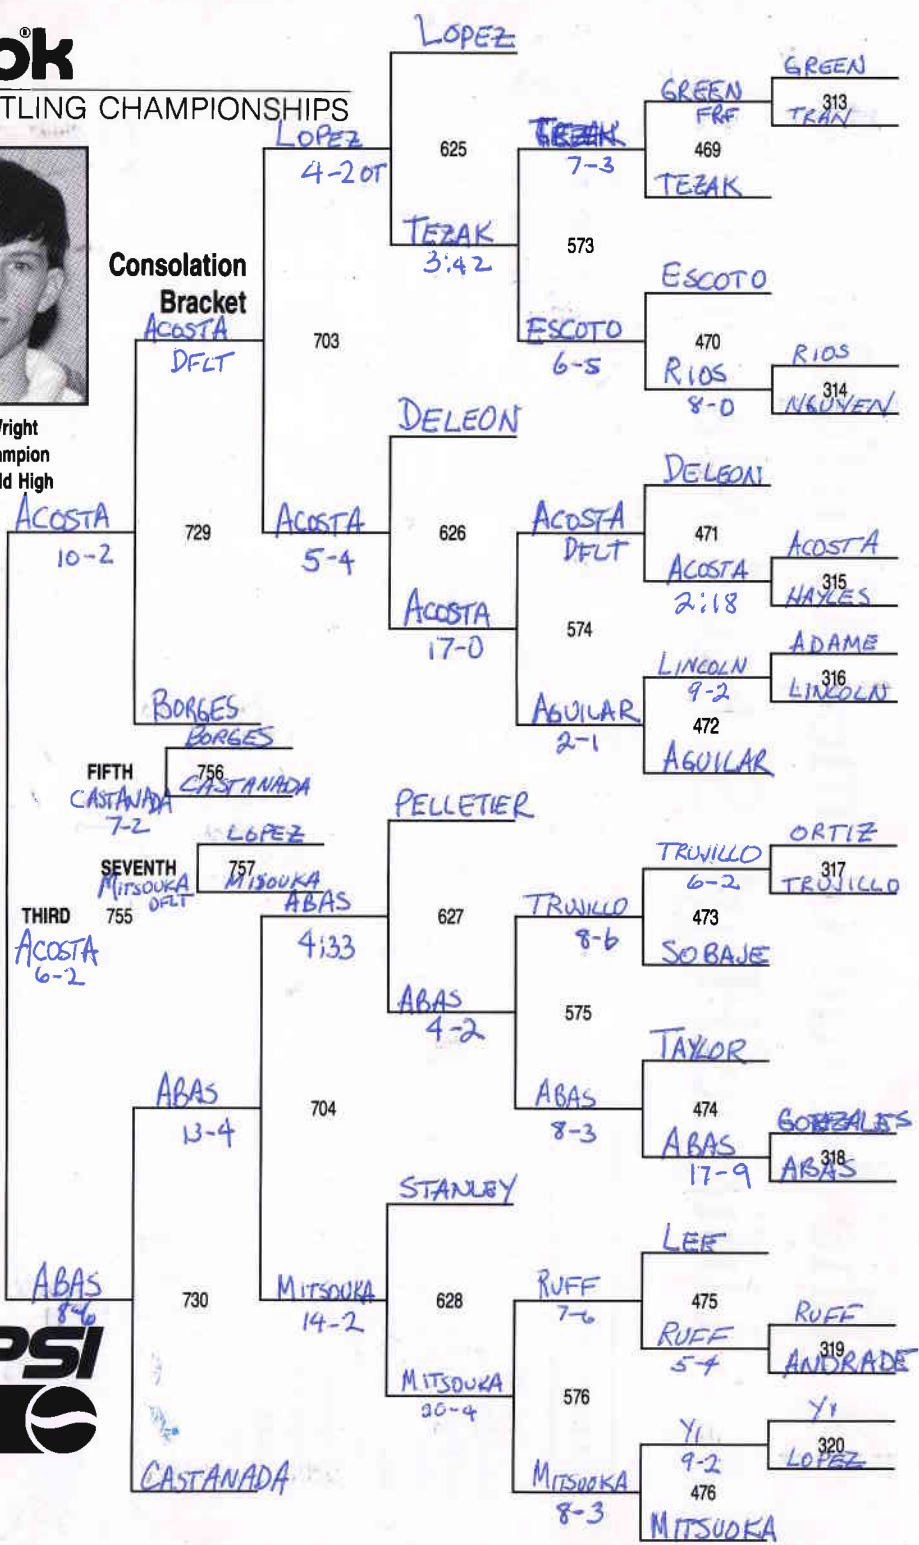

Consolation Bracket