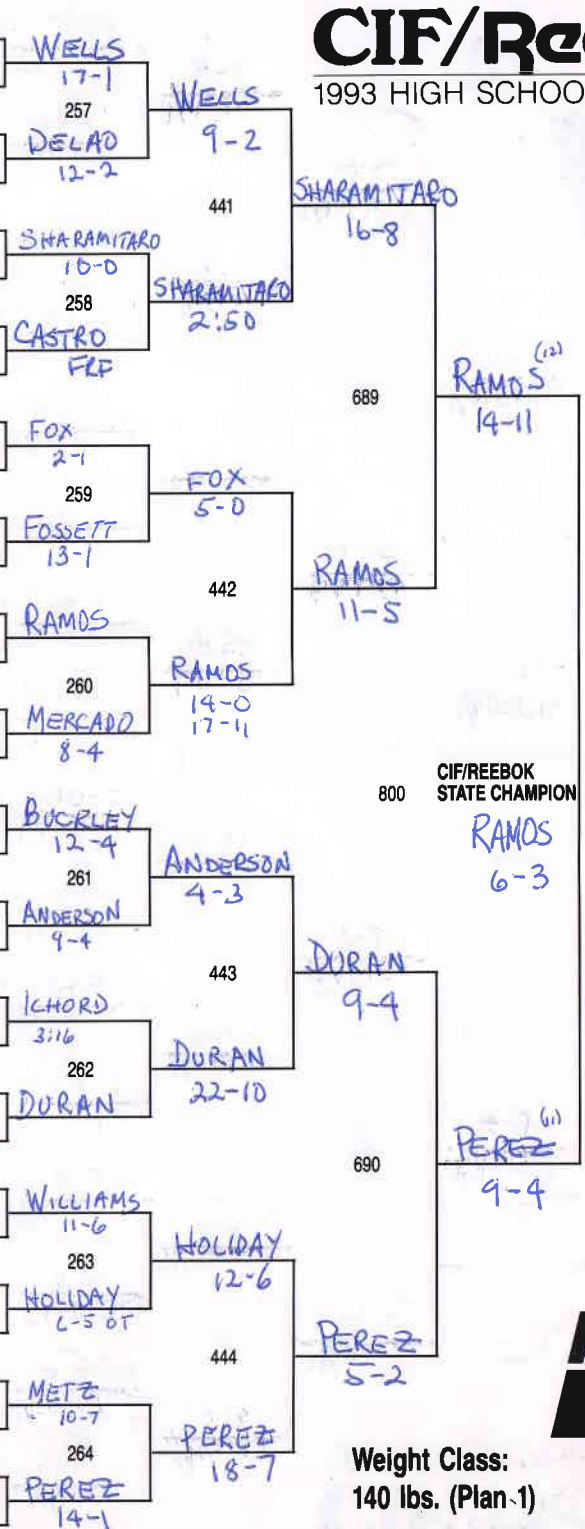

CIF/Reebok

1993 HIGH SCHOOL WRESTLING CHAMPIONSHIPS

8	SS1 - Wells, David (El Modena - 11)	
	CC4 - Koslov, Josh (Cupertino - 11)	97
	NC2 - Delao, Justo (San Ramon - 12)	
	SF1 - Shen, Jimmy (McAteer - 12)	98
4	SD2 - Sharamitaro, Carl (Ramona - 12)	
	SJ4 - Rowe, Eric (Manteca - 9)	99
	C3 - Hill, Aaron (Clovis West - 10)	
	O1 - Castro, Jesse (Skyline - 12)	100
3	SJ1 - Fox, Christian (Ponderosa - 12)	
	S4 - Mendoza, J.J. (Temecula Valley - 10)	101
	SD3 - Fossett, Steve (Granite Hills - 12)	
	N2 - Staup, Jarred (West Valley - 11)	102
1	C2 - Ramos, Eddie (Porterville - 12)	
7	S5 - Rodriguez, Jeff (Savanna - 12)	103
	NC3 - Baldacci, Phil (Santa Rosa - 11)	
	CC1 - Mercado, George (Oak Grove - 12)	104
25	SD1 - Makita, Ryan (Escondido - 11)	
	C4 - Buckley, Damani (Central - 12)	105
	CC3 - Loredo, David (Overfelt - 11)	
6	S2 - Anderson, Tormed (W. Torrance - 12)	106
	LA1 - Avila, Fernando (Chattsworth - 11)	
	SJ2 - Ichord, Josh (Hughson - 11)	107
5	S7 - Duran, Sal (Norte Vista - 12)	
	N1 - Bowman, Brandon (Anderson - 11)	108
	NC1 - Saleapaga, Jeremiah (James Logan - 11)	
	C5 - Williams, Mike (Firebaugh - 11)	109
	CC2 - Smith, Joey (Aptos - 12)	
	S3 - Holiday, Josh (Calvary Chapel - 10)	110
	SJ3 - Metz, Kirk (Atwater - 11)	
	S6 - Valasquez, Anthony (Downey - 12)	111
	SD4 - Bradshaw, Jeff (Poway - 12)	
2	C1 - Perez, Moises (Madera - 11)	112