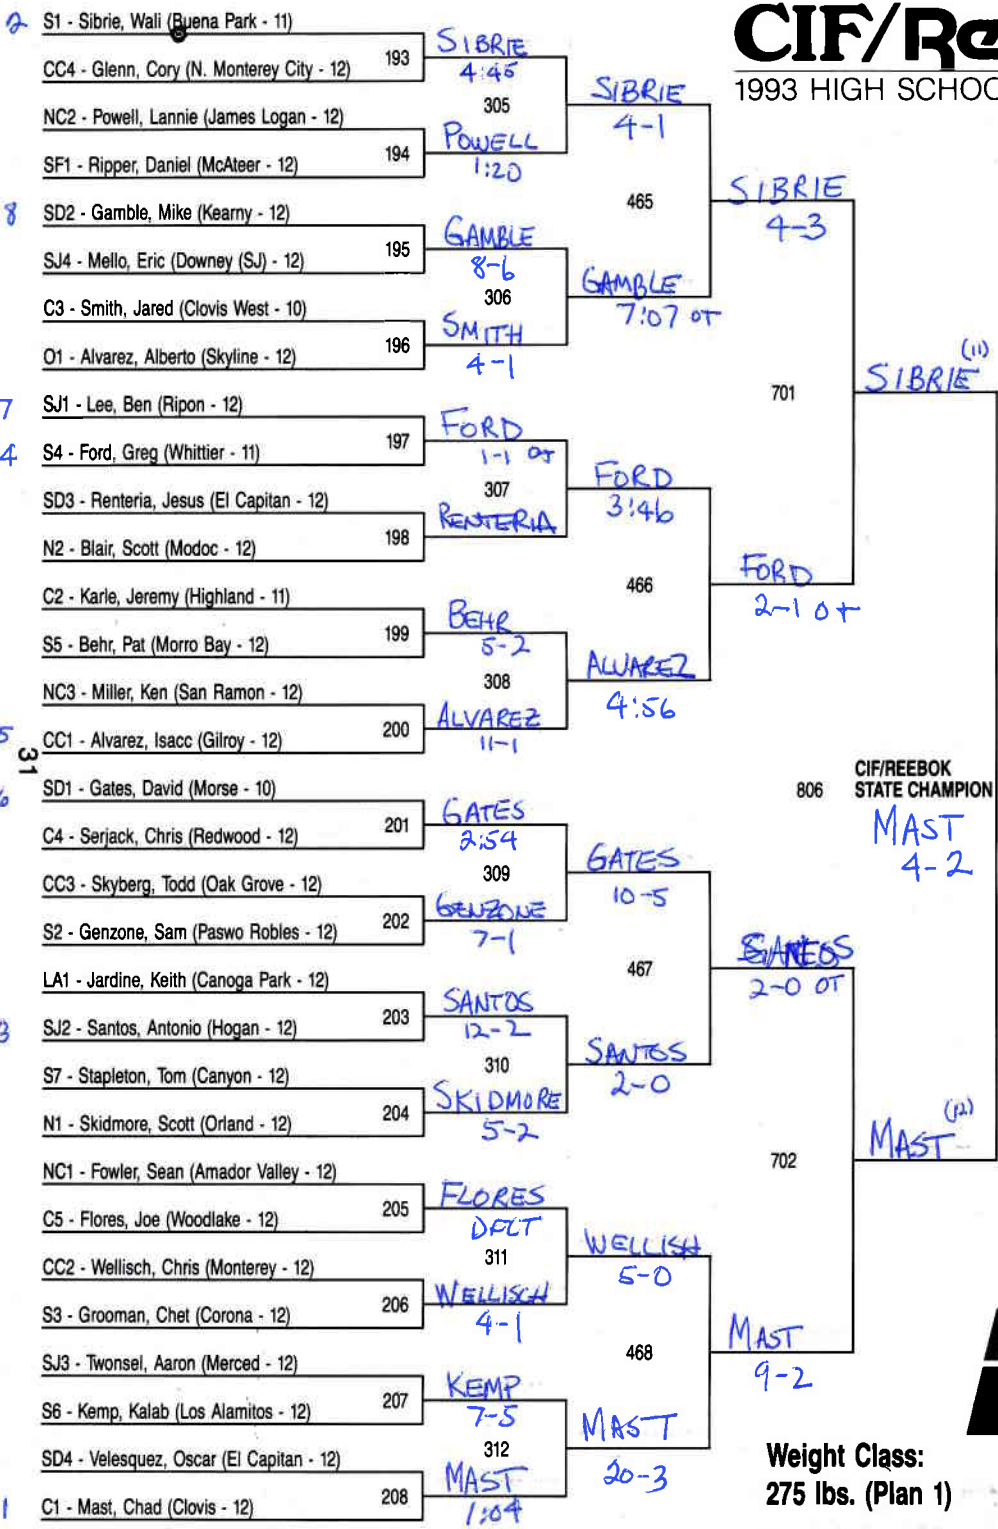

CIF/Reebok

1993 HIGH SCHOOL WRESTLING CHAMPIONSHIPS

Laio Moz
1992 Champion
Hanford High

Weight Class:
189 lbs. (Plan 3)

N2 - Appleyard, Jeremy (Orland - 11)				
SD3 - Neal, Stephen (San Dieguito - 11)	177	NEAL 5:15	OLIVERA 14-7	461
CC2 - Olivera, Joey (St. Francis - 12)		297 OLIVERA		
S3 - Ortiz, Tito (Huntington Beach - 12)	178	12-7		
C1 - Avila, Ryan (Monache - 11)			CHATMAN 4-2 OT	461
SJ4 - Thompson, Noah (Hughson - 11)	179	5-4	CHATMAN 7-3	
S6 - Tom, Chris (Alhambra - 12)		298 CHATMAN		
NC1 - Chatman, Bobbie (Pittsburg - 11)	180	13-2		
S2 - Reyes, Julius (Hemet - 12)			REYES 3-1	699
CC3 - Morales, Ray (Gilroy - 12)	181	1:28 REYES		
O1 - Jefferey, Randall (Oakland - 12)		299 LYNN	REYES 6-2	
SD2 - Lynn, Jason (Granite Hill - 11)	182	10-5		
C4 - Jasso, Jarold (Redwood - 11)			REYES 4-3	462
SF1 - Mellot, Ben (McAteer - 12)	183	11-1		
S7 - Haddad, Munib (John Glenn - 12)		300 BEBOUT	BEBOUT 15-0	
SJ1 - Bebout, Aaron (Ponderosa - 12)	184	8-3		
CC1 - Rider, Donny (San Benito - 11)			REYES 1:29	805
S5 - Lara, Anthony (Centennial, Corona - 12)	185	3:51 RIDER		
LA1 - Duffield, Phil (Canoga Park - 11)		301 CUMMINGS	RIDER 3:51	
NC2 - Cummings, Hane (Ft Bragg - 12)	186	9-3		
SJ2 - Walthour, Joe (Hilmar - 12)			RIDER 1:28	463
S4 - Bowman, Mike (Chaffey - 12)	187	7-6 BOWMAN	BOWMAN 9-3	
SD4 - Collier, Kevin (Monte Vista - 12)		302 MUHAMMAD		
C2 - Muhammad, Jeremiah (Roosevelt - 11)	188	15-3		
SD1 - Mallett, Sean (Poway - 12)			RIDER 7-6 OT	700
C5 - DeSantiago, Juan (Woodlake - 12)	189	6-4 MALLIET	MALLIET 1:30	
NC3 - Schaad, Aaron (Del Norte - 12)		303 SCHAAD		
C3 - Berrera, George (Firebaugh - 10)	190	11-6		
SJ3 - Finell, Erik (Ceres - 12)			SMITH 2-0 OT	464
N1 - Vought, John (Orland - 11)	191	6-3 FINELL	SMITH 12-6	
CC4 - Vargas, George (Overfelt - 12)		304 SMITH		
S1 - Smith, Drake (Etiwanda - 12)	192	4-2		

Consolation Bracket

		BOWMAN		
			ORTIZ 4:21	APPEYARD 401
	669	ORTIZ 8-4	LYNN	557
		ORTIZ :20		617
			JASSO 15-0	
	725	ORTIZ 5-4	TOM 9-1	558
			TOM 12-3	THOMPSON 402
		MALLIET		
			NEAL	
	751	MALLIET 14-4	NEAL 5-1	559
			MORELOS 13-12	MORELOS 403
			MELLOT 11-3	MELLOT 404
		CHATMAN CHATMAN	HADDAD 16-2	560
			AVILA	
		FIFTH SMITH 5-2	OLIVERA	
		MALLIET		
		SEVENTH MALLIET 790	LARA	LARA 405
		THIRD BEBOUT 15-0	LARA 9-0	DUFFIELD
			SCHAAD	561
			FINELL	
		BEBOUT 7-4	FINELL 5:5 OT	562
			WALTHOUR 3-2	WALTHOUR 406
			CUMMINGS	
			DESANTIGAO 6-5	563
			DESANTIGAO 4-3	DESANTIGAO 407
			VARGAS 5-3	VARGAS 408
			MUHAMMAD 5-4	564
			MUHAMMAD	

CIF/Reebok

1993 HIGH SCHOOL WRESTLING CHAMPIONSHIPS

Weight Class:
275 lbs. (Plan 1)