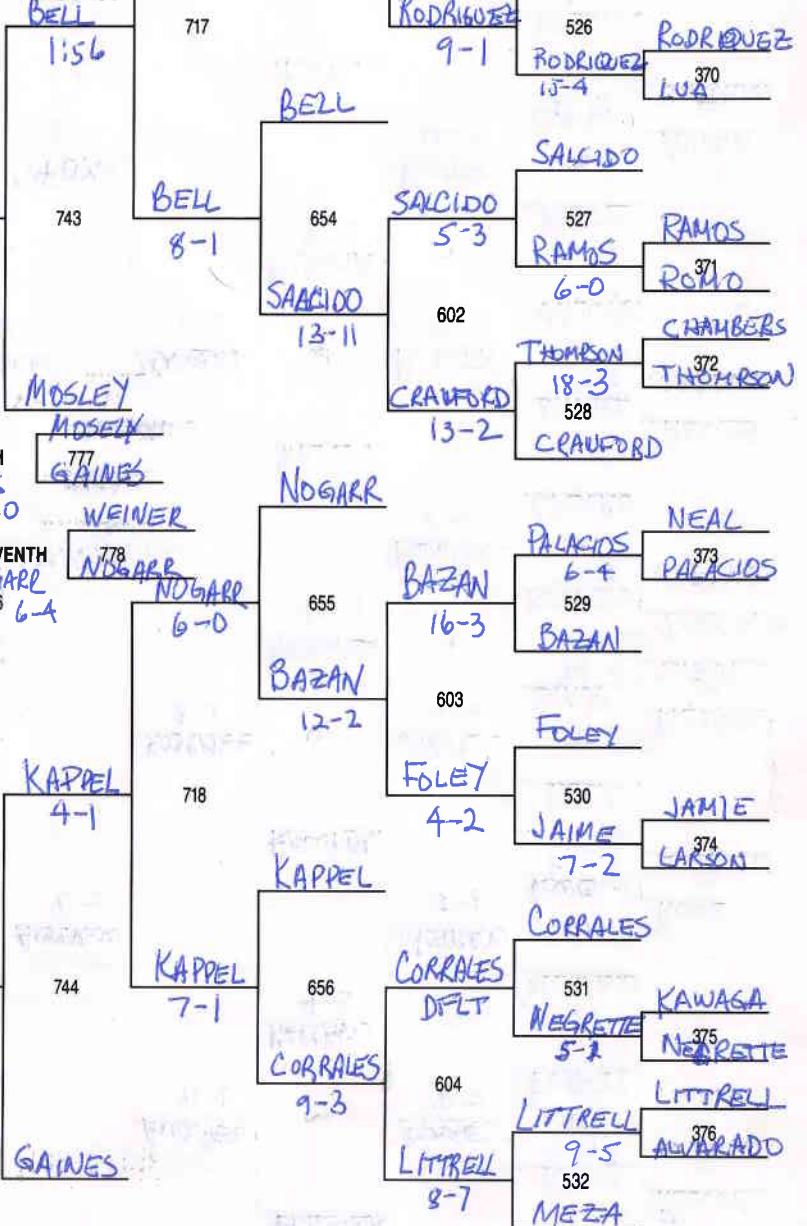

Consolation Bracket

CIF/REEBOK STATE CHAMPION

VALENCIA
5-3 OT

VALENCIA
1-0

Weight Class:
145 lbs. (Plan 3)