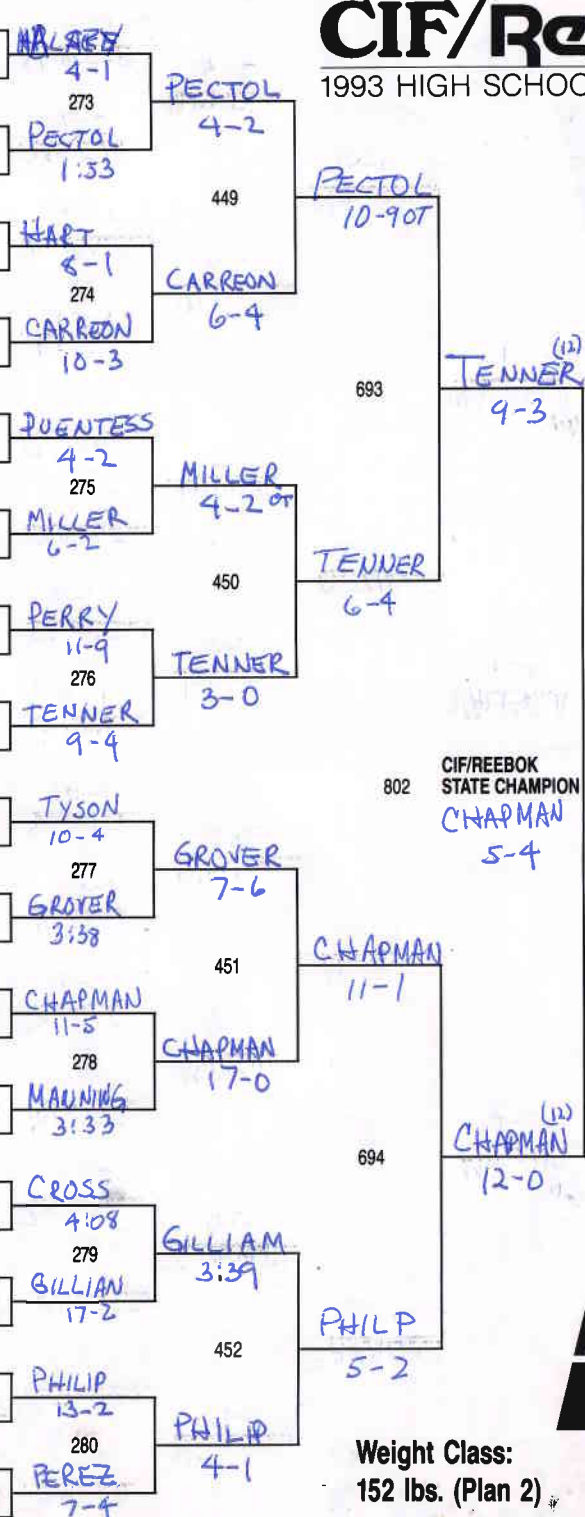

**CIF/REEBOK
STATE CHAMPION
CHAPMAN
5-4**

**Weight Class:
152 lbs. (Plan 2)**

- S6 - Blake, Doug (Diamond Bar - 12)
- SD1 - Halsey, Lionel (Rncho Buena Vista - 10) 129
- SF1 - Chiu, Jeff (McAteer - 10)
- 6 C3 - Pectol, Erin (Tulare Union - 12) 130
- SJ1 - Hart, Joe (Nevada Union - 10)
- CC4 - Randolph, James (Santa Clara - 12) 131
- NC2 - Garfinkel, Bob (College Park - 11)
- 5 S3 - Carreon, Hector (John Glenn - 12) 132
- SJ4 - Gines, Bobby (St. Patrick (SJ) - 12)
- CC1 - Puentess, Mario (Watsonville - 11) 133
- S7 - Pickens, John (Ocean View - 11)
- C2 - Miller, Doug (Hanford - 12) 134
- N1 - Perry, Victor (Orland - 11)
- 4 NC3 - Schmalz, Dave (Miramonte - 12) 135
- SD4 - Young, Van (Poway - 11)
- 2 S2 - Tenner, Willie (Pacific - 12) 136
- 27 C4 - Douthat, Fred (Lemoore - 12)
- 7 NC1 - Tyson, Chad (Mission S.J. - 12) 137
- LA1 - Grail, Chris (Bell - 12) 277
- 8 CC3 - Grover, Noel (Gilroy - 11) 138
- 1 S1 - Chapman, Scott (Rim of the World - 12) 139
- C5 - Wood, Andy (Reedley - 12) 278
- SJ3 - Kuehl, Sean (Fairfield - 11)
- SD2 - Manning, Erik (Mt. Carmel - 12) 140
- O1 - Cross, Nevada (Skyline - 10)
- SD3 - Enloe, Sergio (Castle Park - 12) 141
- CC2 - Gillian, Oscar (Riordan - 12)
- S4 - Fetyko, Charles (Paso Robles - 12) 142
- 3 C1 - Phillip, Eric (Madera - 11)
- S5 - Sufian, Ryan (Fountain Valley - 12) 143
- N2 - Schall, Glen (Las Plumas - 11)
- SJ2 - Perez, Mike (Ponderosa - 12) 144