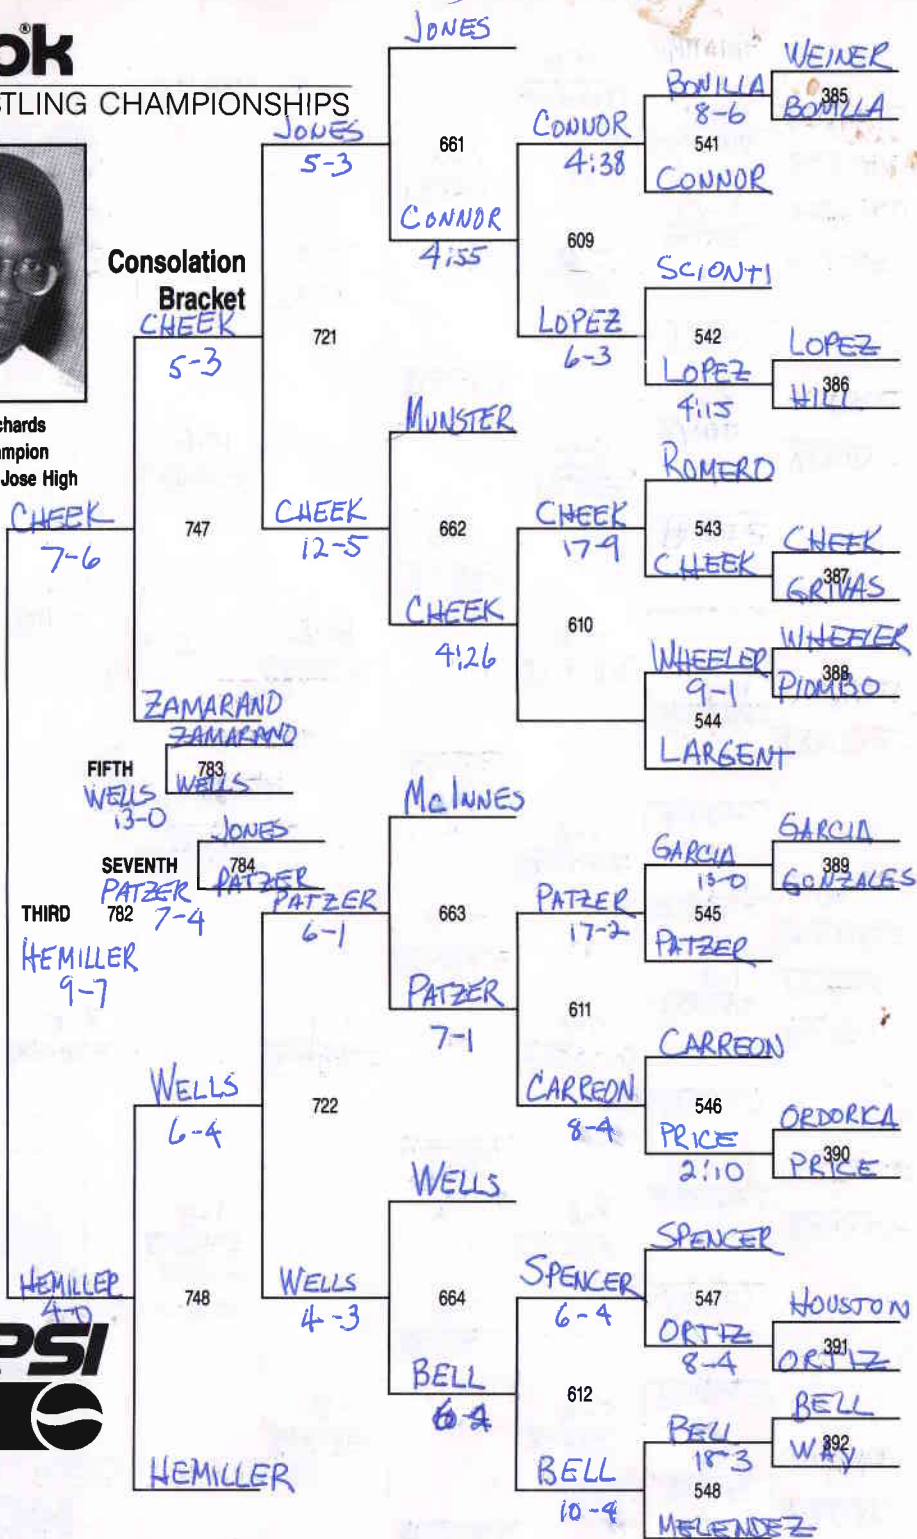

CIF/Reebok

1993 HIGH SCHOOL WRESTLING CHAMPIONSHIPS

ZAMARANO
6-0

MORENO (12)
4-2 OT

MORENO
10-4

CIF/REEBOK
STATE CHAMPION

WAKISAKA
9-2

HEMILLER
6-0

WAKISAKA (12)
11-10

WAKISAKA
15-8

Weight Class:
160 lbs. (Plan 1)

Consolation Bracket