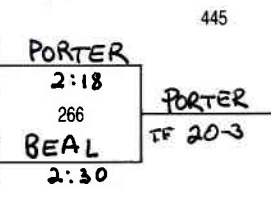

CIF/Reebok

1992 HIGH SCHOOL WRESTLING CHAMPIONSHIPS

S6 - Valencia, Anthony (Keppel - 11)

SD1 - Thompson, Eric (Fallbrook - 12) 113

SF1 - Bonilla, Jorge (McAteer - 11) 5

C3 - Spike, Brian (Sanger - 12) 114

1 SJ1 - Porter, Kyle (Hughson - 12) *

CC4 - Estrada, Marcos (Gonzales - 12) 115

NC2 - Peterson, Jamy (Montgomery - 12)

S3 - Beal, Randy (Dos Pueblos - 12) 116

SJ4 - Wool, Ty (Modesto - 12)

CC1 - Perez, Mike (Cupertino - 11) *

S7 - Partee, Mike (South Hills - 12)

C2 - Philip, Eric (Madera - 10) 118

N1 - Forseth, Neil (Enterprise - 12)

NC3 - Philbrick, Kermit (Livermore - 12) 119

SD4 - Carrillo, Fernando (Valhalla - 12)

4 1/2 S2 - Rios, Nick (Arroyo - 12) *

C4 - Hussein, Naser (Selma - 12) *

NC1 - Tyson, Chad (Mission S J - 11) 121

LA1 - Orona, Rudy (Wilson - 11)

8 CC3 - Keller, Don (Live Oak - 12) 122

2 S1 - Artman, Jack (Thousand Oaks - 12)

C5 - Green, Romel (Highland - 12) 123

6 SJ3 - Morris, R. (Oak Ridge - 12)

SD2 - Ramirez, Chris (Monte Vista - 12) 124

O1 - Ruiz, Joel (Fremont - 12)

SD3 - Barker, Jason (Poway - 11) 125

5 CC2 - McQuade, John (Willow Glen - 12)

S4 - Walling, Tanni (Tustin - 12) 126

3 C1 - Munster, Bruce (Clovis - 11)

S5 - Tenner, Willie (Pacific - 11) 127

N2 - Fornaciari, Tony (Trinity - 12) *

7 SJ2 - Kapple, P. J. (Vacaville - 12) 128

**Weight Class:
145 lbs. (Plan 2)**

**PORTER
7-6**

**CIF/REEBOK
STATE CHAMPION**

**PORTER
4-2**

**Consolation
Bracket
McQUADE**

**RIOS
7-4**

THIRD

FIFTH

SEVENTH

⑤ **MONSTER
5-0**

776

⑥ **McQUADE
8-2**

⑦ **KAPPLE 8-4**

**MORRIS
14-3**

718

**MONSTER
8-0**

744

MUNSTER

**KELLER
13-5**

**Wool
7-6**

**McQUADE
7-3**

**McQUADE
24 OT**

**McQUADE
24 OT**

**PEREZ
2:18**

**RIOS
McQUADE**

777 MORRIS

**KELLER
KAPPLE**

**KAPPLE
6-2**

**KAPPLE
8-4**

**MORRIS
4-1**

**MORRIS
4-1**

**MORRIS
18-1**

**MORRIS
2:13**

KELLER

**Wool
5:22**

**Wool
7-6**

McQUADE

McQUADE

**PEREZ
6-4**

**PEREZ
2:18**

**PEREZ
2:18**

**BEAL
3-2**

VALENCIA

**KAPPLE
8-4**

**KAPPLE
8-4**

**KAPPLE
2:12**

PARTEE

**MORRIS
19-10**

**MORRIS
18-1**

**MORRIS
2:13**

**Wool
5:22**

**Wool
5:22**

McQUADE

McQUADE

**PEREZ
6-4**

**PEREZ
2:18**

**PEREZ
2:18**

**BEAL
3-2**

VALENCIA

**KAPPLE
8-4**

**KAPPLE
8-4**

**KAPPLE
2:12**

PARTEE

**MORRIS
19-10**

**MORRIS
18-1**

**MORRIS
2:13**

**THOMPSON
3:25**

**Wool
5:22**

McQUADE

McQUADE

**PEREZ
6-4**

**PEREZ
2:18**

**PEREZ
2:18**

**BEAL
3-2**

VALENCIA

**KAPPLE
8-4**

**KAPPLE
8-4**

**KAPPLE
2:12**

PARTEE

**MORRIS
19-10**

**MORRIS
18-1**

**MORRIS
2:13**

**THOMPSON
3:25**

**Wool
5:22**

McQUADE

McQUADE

**PEREZ
6-4**

**PEREZ
2:18**

**PEREZ
2:18**

**BEAL
3-2**

VALENCIA

**KAPPLE
8-4**

**KAPPLE
8-4**

**KAPPLE
2:12**

PARTEE

**MORRIS
19-10**

**MORRIS
18-1**

**MORRIS
2:13**

MORRIS